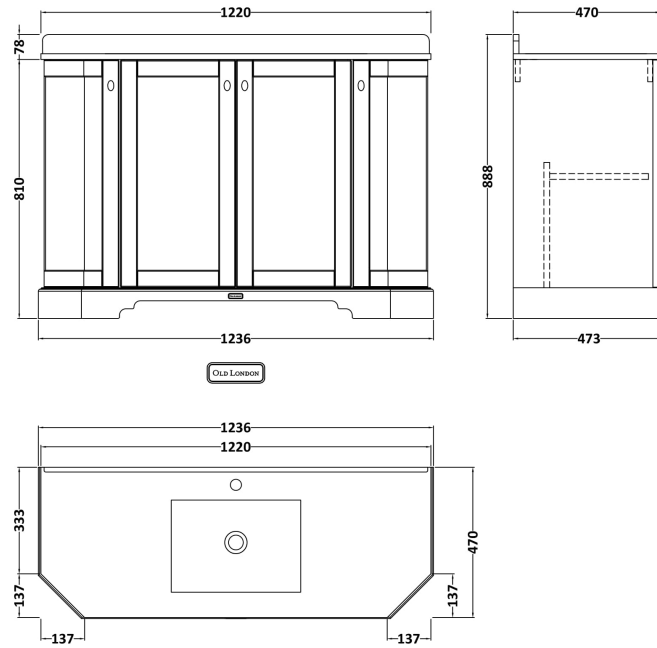

Sales Code: LOF460

Description: 1200 4-Door Angled Unit & Marble Top 1Th

Packaging Details

Barcode: 5056462602974

Sales Code: LON408

Description: 1200 4-Door Angled Basin Unit

Product Dimensions

Height (mm):	810
Width (mm):	1236
Depth (mm):	473
Nett Weight (kg):	54.5

Packaging Dimensions

Height (mm):	840
Width (mm):	1252
Depth (mm):	511
Gross Weight (kg):	55

Packaging Data

Box Colour:	Brown Cardboard Box
Box Qty:	1
Label Size:	150 x 100
Label Colour:	White Label
Label Qty:	2

Outer Box Dimensions (If Applicable)

Height (mm):	
Width (mm):	
Depth (mm):	
Gross Weight (kg):	
Barcode:	5056211871743

Product Details

Country of Origin:	Ireland
Fitting Instruction:	No
CE & UKCA:	
FSC Certified Materials:	Yes
Colour:	Timeless Sand
Construction Method:	Cam & Wood Dowel
Construction Type:	Rigid
Cabinet Finish:	Mdf Vinyl Smooth Matt
Fascia Finish:	Mdf Vinyl Smooth Matt
Cabinet Thickness (mm):	18
Fascia Thickness (mm):	18
Drawer Included:	No
Drawer Type:	Not Applicable
No of Shelves:	2
Hinge Type:	95 Degree Inset Clip-On S/C
Hinge Included:	Yes
Adjustable Legs:	Not Applicable
Fixings Included:	Not Required
Handle Style:	Traditional
Waste Shroud:	No
Handle Included:	Yes
Handle Type:	Knob

Sales Code: LOM277

Description: 1200 Single Bowl Angled Marble Top 1Th

Product Dimensions

Height (mm):	268
Width (mm):	1220
Depth (mm):	470
Nett Weight (kg):	27.5

Packaging Dimensions

Height (mm):	250
Width (mm):	1300
Depth (mm):	580
Gross Weight (kg):	28