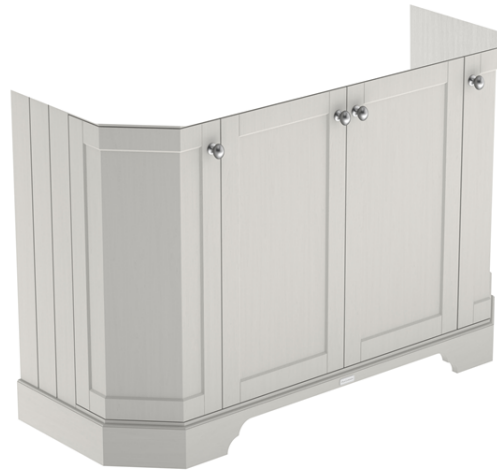

Sales Code: LOF460

Description: 1200 4-Door Angled Unit & Marble Top 1Th

Packaging Details

Barcode: 5056462602974

Sales Code: LON408

Description: 1200 4-Door Angled Basin Unit

Product Dimensions

Height (mm):	810
Width (mm):	1236
Depth (mm):	473
Nett Weight (kg):	54.5

Packaging Dimensions

Height (mm):	840
Width (mm):	1252
Depth (mm):	511
Gross Weight (kg):	55

Packaging Data

Box Colour:	Brown Cardboard Box
Box Qty:	1
Label Size:	150 x 100
Label Colour:	White Label
Label Qty:	2

Outer Box Dimensions (If Applicable)

Height (mm):	
Width (mm):	
Depth (mm):	
Gross Weight (kg):	
Barcode:	5056211871743

Product Details

Country of Origin:	Ireland
Fitting Instruction:	No
CE & UKCA:	
FSC Certified Materials:	Yes
Colour:	Timeless Sand
Construction Method:	Cam & Wood Dowel
Construction Type:	Rigid
Cabinet Finish:	Mdf Vinyl Smooth Matt
Fascia Finish:	Mdf Vinyl Smooth Matt
Cabinet Thickness (mm):	18
Fascia Thickness (mm):	18
Drawer Included:	No
Drawer Type:	Not Applicable
No of Shelves:	2
Hinge Type:	95 Degree Inset Clip-On S/C
Hinge Included:	Yes
Adjustable Legs:	Not Applicable
Fixings Included:	Not Required
Handle Style:	Traditional
Waste Shroud:	No
Handle Included:	Yes
Handle Type:	Knob

Sales Code: LOM277

Description: 1200 Single Bowl Angled Marble Top 1Th

Product Dimensions

Height (mm):	268
Width (mm):	1220
Depth (mm):	470
Nett Weight (kg):	27.5

Packaging Dimensions

Height (mm):	250
Width (mm):	1300
Depth (mm):	580
Gross Weight (kg):	28