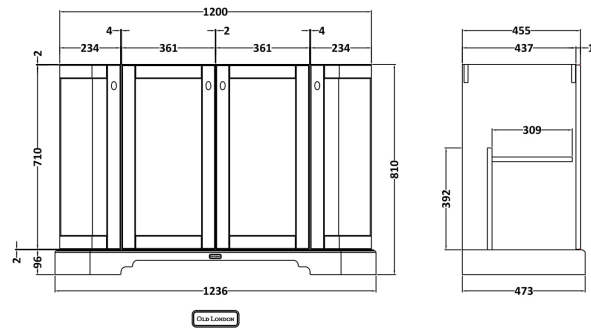

Sales Code: LOF460

Description: 1200 4-Door Angled Unit & Marble Top 1Th

Packaging Details

Barcode: 5056462602974

Sales Code: LON408

Description: 1200 4-Door Angled Basin Unit

Product Dimensions

Height (mm):	810
Width (mm):	1236
Depth (mm):	473
Nett Weight (kg):	54.5

Packaging Dimensions

Height (mm):	840
Width (mm):	1252
Depth (mm):	511
Gross Weight (kg):	55

Packaging Data

Box Colour:	Brown Cardboard Box
Box Qty:	1
Label Size:	150 x 100
Label Colour:	White Label
Label Qty:	2

Outer Box Dimensions (If Applicable)

Height (mm):	
Width (mm):	
Depth (mm):	
Gross Weight (kg):	
Barcode:	5056211871743

Product Details

Country of Origin:	Ireland
Fitting Instruction:	No
CE & UKCA:	
FSC Certified Materials:	Yes
Colour:	Timeless Sand
Construction Method:	Cam & Wood Dowel
Construction Type:	Rigid
Cabinet Finish:	Mdf Vinyl Smooth Matt
Fascia Finish:	Mdf Vinyl Smooth Matt
Cabinet Thickness (mm):	18
Fascia Thickness (mm):	18
Drawer Included:	No
Drawer Type:	Not Applicable
No of Shelves:	2
Hinge Type:	95 Degree Inset Clip-On S/C
Hinge Included:	Yes
Adjustable Legs:	Not Applicable
Fixings Included:	Not Required
Handle Style:	Traditional
Waste Shroud:	No
Handle Included:	Yes
Handle Type:	Knob

Sales Code: LOM277

Description: 1200 Single Bowl Angled Marble Top 1Th

Product Dimensions

Height (mm):	268
Width (mm):	1220
Depth (mm):	470
Nett Weight (kg):	27.5

Packaging Dimensions

Height (mm):	250
Width (mm):	1300
Depth (mm):	580
Gross Weight (kg):	28