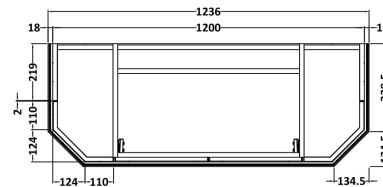

Sales Code: LOF460

Description: 1200 4-Door Angled Unit & Marble Top 1Th

Packaging Details

Barcode: 5056462602974

Sales Code: LON408

Description: 1200 4-Door Angled Basin Unit

Product Dimensions

Height (mm):	810
Width (mm):	1236
Depth (mm):	473
Nett Weight (kg):	54.5

Packaging Dimensions

Height (mm):	840
Width (mm):	1252
Depth (mm):	511
Gross Weight (kg):	55

Packaging Data

Box Colour:	Brown Cardboard Box
Box Qty:	1
Label Size:	150 x 100
Label Colour:	White Label
Label Qty:	2

Outer Box Dimensions (If Applicable)

Height (mm):	
Width (mm):	
Depth (mm):	
Gross Weight (kg):	
Barcode:	5056211871743

Product Details

Country of Origin:	Ireland
Fitting Instruction:	No
CE & UKCA:	
FSC Certified Materials:	Yes
Colour:	Timeless Sand
Construction Method:	Cam & Wood Dowel
Construction Type:	Rigid
Cabinet Finish:	Mdf Vinyl Smooth Matt
Fascia Finish:	Mdf Vinyl Smooth Matt
Cabinet Thickness (mm):	18
Fascia Thickness (mm):	18
Drawer Included:	No
Drawer Type:	Not Applicable
No of Shelves:	2
Hinge Type:	95 Degree Inset Clip-On S/C
Hinge Included:	Yes
Adjustable Legs:	Not Applicable
Fixings Included:	Not Required
Handle Style:	Traditional
Waste Shroud:	No
Handle Included:	Yes
Handle Type:	Knob

Sales Code: LOM277

Description: 1200 Single Bowl Angled Marble Top 1Th

Product Dimensions

Height (mm):	268
Width (mm):	1220
Depth (mm):	470
Nett Weight (kg):	27.5

Packaging Dimensions

Height (mm):	250
Width (mm):	1300
Depth (mm):	580
Gross Weight (kg):	28