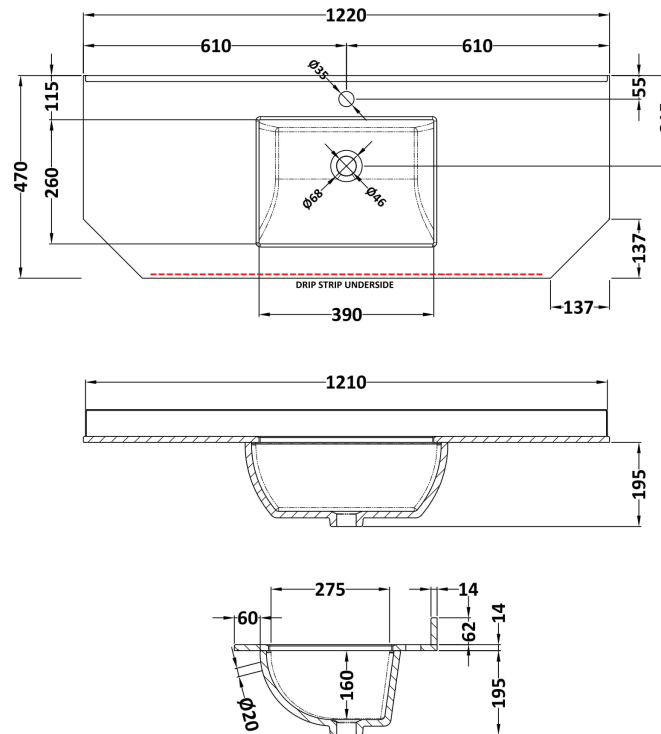

Packaging Dimensions

Height (mm):	840
Width (mm):	1252
Depth (mm):	511
Gross Weight (kg):	55

Packaging Data

Box Colour:	Brown Cardboard Box
Box Qty:	1
Label Size:	150 x 100
Label Colour:	White Label
Label Qty:	2

Outer Box Dimensions (If Applicable)

Height (mm):	
Width (mm):	
Depth (mm):	
Gross Weight (kg):	
Barcode:	5056211871743

Product Details

Country of Origin:	Ireland
Fitting Instruction:	No
CE & UKCA:	
FSC Certified Materials:	Yes
Colour:	Timeless Sand
Construction Method:	Cam & Wood Dowel
Construction Type:	Rigid
Cabinet Finish:	Mdf Vinyl Smooth Matt
Fascia Finish:	Mdf Vinyl Smooth Matt
Cabinet Thickness (mm):	18
Fascia Thickness (mm):	18
Drawer Included:	No
Drawer Type:	Not Applicable
No of Shelves:	2
Hinge Type:	95 Degree Inset Clip-On S/C
Hinge Included:	Yes
Adjustable Legs:	Not Applicable
Fixings Included:	Not Required
Handle Style:	Traditional
Waste Shroud:	No
Handle Included:	Yes
Handle Type:	Knob

Sales Code: LOM277

Description: 1200 Single Bowl Angled Marble Top 1Th

Product Dimensions

Height (mm):	268
Width (mm):	1220
Depth (mm):	470
Nett Weight (kg):	27.5

Packaging Dimensions

Height (mm):	250
Width (mm):	1300
Depth (mm):	580
Gross Weight (kg):	28

Packaging Data

Box Colour:	White Cardboard Box
Box Qty:	1
Label Size:	100 x 50
Label Colour:	White Label
Label Qty:	2

Outer Box Dimensions (If Applicable)

Height (mm):	
Width (mm):	
Depth (mm):	
Gross Weight (kg):	
Barcode:	5056211871538