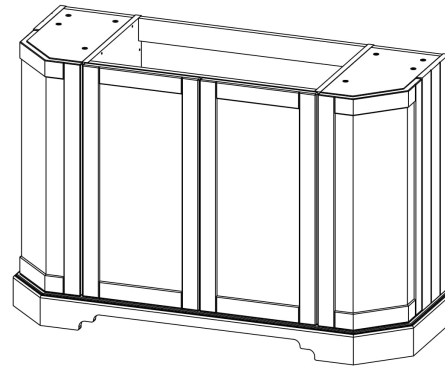

Sales Code: LOF460

Description: 1200 4-Door Angled Unit & Marble Top 1Th

Packaging Details

Barcode: 5056462602974

Sales Code: LON408

Description: 1200 4-Door Angled Basin Unit

Product Dimensions

Height (mm):	810
Width (mm):	1236
Depth (mm):	473
Nett Weight (kg):	54.5

Packaging Dimensions

Height (mm):	840
Width (mm):	1252
Depth (mm):	511
Gross Weight (kg):	55

Packaging Data

Box Colour:	Brown Cardboard Box
Box Qty:	1
Label Size:	150 x 100
Label Colour:	White Label
Label Qty:	2

Outer Box Dimensions (If Applicable)

Height (mm):	
Width (mm):	
Depth (mm):	
Gross Weight (kg):	
Barcode:	5056211871743

Product Details

Country of Origin:	Ireland
Fitting Instruction:	No
CE & UKCA:	
FSC Certified Materials:	Yes
Colour:	Timeless Sand
Construction Method:	Cam & Wood Dowel
Construction Type:	Rigid
Cabinet Finish:	Mdf Vinyl Smooth Matt
Fascia Finish:	Mdf Vinyl Smooth Matt
Cabinet Thickness (mm):	18
Fascia Thickness (mm):	18
Drawer Included:	No
Drawer Type:	Not Applicable
No of Shelves:	2
Hinge Type:	95 Degree Inset Clip-On S/C
Hinge Included:	Yes
Adjustable Legs:	Not Applicable
Fixings Included:	Not Required
Handle Style:	Traditional
Waste Shroud:	No
Handle Included:	Yes
Handle Type:	Knob

Sales Code: LOM277

Description: 1200 Single Bowl Angled Marble Top 1Th

Product Dimensions

Height (mm):	268
Width (mm):	1220
Depth (mm):	470
Nett Weight (kg):	27.5

Packaging Dimensions

Height (mm):	250
Width (mm):	1300
Depth (mm):	580
Gross Weight (kg):	28