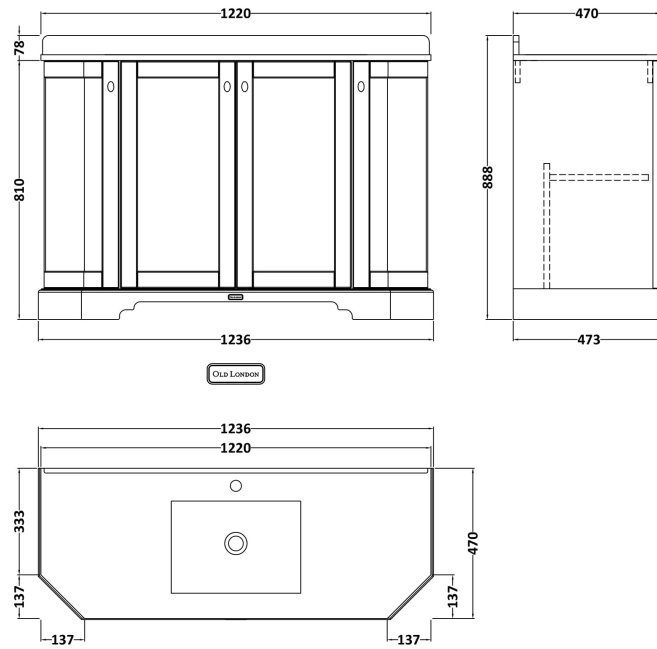

Sales Code: LOF360

Description: 1200 4-Door Angled Unit & Marble Top 1Th

Packaging Details

Barcode: 5056462602943

Sales Code: LON308

Description: 1200 4-Door Angled Basin Unit

Product Dimensions

Height (mm):	810
Width (mm):	1236
Depth (mm):	473
Nett Weight (kg):	54.5

Packaging Dimensions

Height (mm):	840
Width (mm):	1252
Depth (mm):	511
Gross Weight (kg):	55

Packaging Data

Box Colour:	Brown Cardboard Box
Box Qty:	1
Label Size:	150 x 100
Label Colour:	White Label
Label Qty:	2

Outer Box Dimensions (If Applicable)

Height (mm):	
Width (mm):	
Depth (mm):	
Gross Weight (kg):	
Barcode:	5056211871750

Product Details

Country of Origin:	Ireland
Fitting Instruction:	No
CE & UKCA:	
FSC Certified Materials:	Yes
Colour:	Twilight Blue
Construction Method:	Cam & Wood Dowel
Construction Type:	Rigid
Cabinet Finish:	Mdf Vinyl Smooth Matt
Fascia Finish:	Mdf Vinyl Smooth Matt
Cabinet Thickness (mm):	18
Fascia Thickness (mm):	18
Drawer Included:	No
Drawer Type:	Not Applicable
No of Shelves:	2
Hinge Type:	95 Degree Inset Clip-On S/C
Hinge Included:	Yes
Adjustable Legs:	Not Applicable
Fixings Included:	Not Required
Handle Style:	Traditional
Waste Shroud:	No
Handle Included:	Yes
Handle Type:	Knob

Sales Code: LOM277

Description: 1200 Single Bowl Angled Marble Top 1Th

Product Dimensions

Height (mm):	268
Width (mm):	1220
Depth (mm):	470
Nett Weight (kg):	27.5

Packaging Dimensions

Height (mm):	250
Width (mm):	1300
Depth (mm):	580
Gross Weight (kg):	28