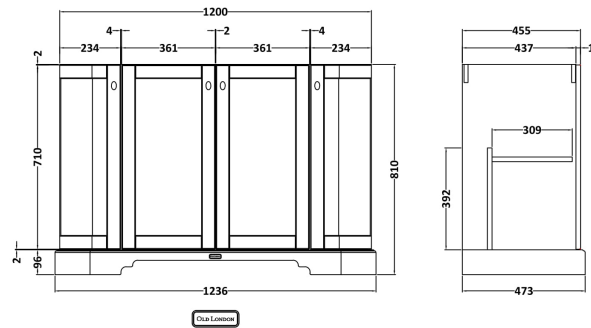

Sales Code: LOF360

Description: 1200 4-Door Angled Unit & Marble Top 1Th

Packaging Details

Barcode: 5056462602943

Sales Code: LON308

Description: 1200 4-Door Angled Basin Unit

Product Dimensions

Height (mm):	810
Width (mm):	1236
Depth (mm):	473
Nett Weight (kg):	54.5

Packaging Dimensions

Height (mm):	840
Width (mm):	1252
Depth (mm):	511
Gross Weight (kg):	55

Packaging Data

Box Colour:	Brown Cardboard Box
Box Qty:	1
Label Size:	150 x 100
Label Colour:	White Label
Label Qty:	2

Outer Box Dimensions (If Applicable)

Height (mm):	
Width (mm):	
Depth (mm):	
Gross Weight (kg):	
Barcode:	5056211871750

Product Details

Country of Origin:	Ireland
Fitting Instruction:	No
CE & UKCA:	
FSC Certified Materials:	Yes
Colour:	Twilight Blue
Construction Method:	Cam & Wood Dowel
Construction Type:	Rigid
Cabinet Finish:	Mdf Vinyl Smooth Matt
Fascia Finish:	Mdf Vinyl Smooth Matt
Cabinet Thickness (mm):	18
Fascia Thickness (mm):	18
Drawer Included:	No
Drawer Type:	Not Applicable
No of Shelves:	2
Hinge Type:	95 Degree Inset Clip-On S/C
Hinge Included:	Yes
Adjustable Legs:	Not Applicable
Fixings Included:	Not Required
Handle Style:	Traditional
Waste Shroud:	No
Handle Included:	Yes
Handle Type:	Knob

Sales Code: LOM277

Description: 1200 Single Bowl Angled Marble Top 1Th

Product Dimensions

Height (mm):	268
Width (mm):	1220
Depth (mm):	470
Nett Weight (kg):	27.5

Packaging Dimensions

Height (mm):	250
Width (mm):	1300
Depth (mm):	580
Gross Weight (kg):	28