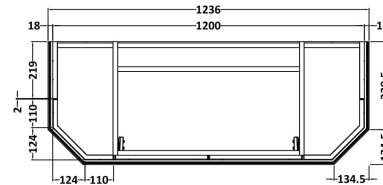

Sales Code: LOF360

Description: 1200 4-Door Angled Unit & Marble Top 1Th

Packaging Details

Barcode: 5056462602943

Sales Code: LON308

Description: 1200 4-Door Angled Basin Unit

Product Dimensions

Height (mm):	810
Width (mm):	1236
Depth (mm):	473
Nett Weight (kg):	54.5

Packaging Dimensions

Height (mm):	840
Width (mm):	1252
Depth (mm):	511
Gross Weight (kg):	55

Packaging Data

Box Colour:	Brown Cardboard Box
Box Qty:	1
Label Size:	150 x 100
Label Colour:	White Label
Label Qty:	2

Outer Box Dimensions (If Applicable)

Height (mm):	
Width (mm):	
Depth (mm):	
Gross Weight (kg):	
Barcode:	5056211871750

Product Details

Country of Origin:	Ireland
Fitting Instruction:	No
CE & UKCA:	
FSC Certified Materials:	Yes
Colour:	Twilight Blue
Construction Method:	Cam & Wood Dowel
Construction Type:	Rigid
Cabinet Finish:	Mdf Vinyl Smooth Matt
Fascia Finish:	Mdf Vinyl Smooth Matt
Cabinet Thickness (mm):	18
Fascia Thickness (mm):	18
Drawer Included:	No
Drawer Type:	Not Applicable
No of Shelves:	2
Hinge Type:	95 Degree Inset Clip-On S/C
Hinge Included:	Yes
Adjustable Legs:	Not Applicable
Fixings Included:	Not Required
Handle Style:	Traditional
Waste Shroud:	No
Handle Included:	Yes
Handle Type:	Knob

Sales Code: LOM277

Description: 1200 Single Bowl Angled Marble Top 1Th

Product Dimensions

Height (mm):	268
Width (mm):	1220
Depth (mm):	470
Nett Weight (kg):	27.5

Packaging Dimensions

Height (mm):	250
Width (mm):	1300
Depth (mm):	580
Gross Weight (kg):	28