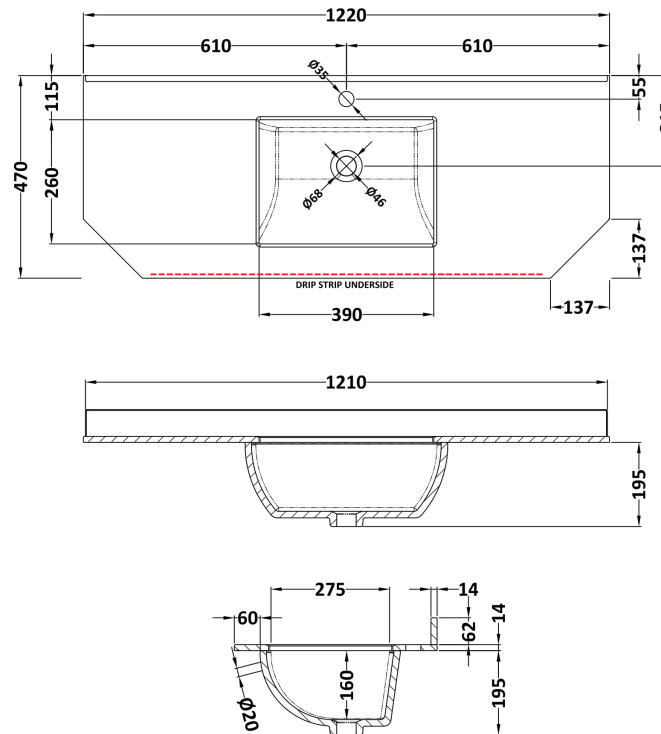

Packaging Dimensions

Height (mm):	840
Width (mm):	1252
Depth (mm):	511
Gross Weight (kg):	55

Packaging Data

Box Colour:	Brown Cardboard Box
Box Qty:	1
Label Size:	150 x 100
Label Colour:	White Label
Label Qty:	2

Outer Box Dimensions (If Applicable)

Height (mm):	
Width (mm):	
Depth (mm):	
Gross Weight (kg):	
Barcode:	5056211871750

Product Details

Country of Origin:	Ireland
Fitting Instruction:	No
CE & UKCA:	
FSC Certified Materials:	Yes
Colour:	Twilight Blue
Construction Method:	Cam & Wood Dowel
Construction Type:	Rigid
Cabinet Finish:	Mdf Vinyl Smooth Matt
Fascia Finish:	Mdf Vinyl Smooth Matt
Cabinet Thickness (mm):	18
Fascia Thickness (mm):	18
Drawer Included:	No
Drawer Type:	Not Applicable
No of Shelves:	2
Hinge Type:	95 Degree Inset Clip-On S/C
Hinge Included:	Yes
Adjustable Legs:	Not Applicable
Fixings Included:	Not Required
Handle Style:	Traditional
Waste Shroud:	No
Handle Included:	Yes
Handle Type:	Knob

Sales Code: LOM277

Description: 1200 Single Bowl Angled Marble Top 1Th

Product Dimensions

Height (mm):	268
Width (mm):	1220
Depth (mm):	470
Nett Weight (kg):	27.5

Packaging Dimensions

Height (mm):	250
Width (mm):	1300
Depth (mm):	580
Gross Weight (kg):	28

Packaging Data

Box Colour:	White Cardboard Box
Box Qty:	1
Label Size:	100 x 50
Label Colour:	White Label
Label Qty:	2

Outer Box Dimensions (If Applicable)

Height (mm):	
Width (mm):	
Depth (mm):	
Gross Weight (kg):	
Barcode:	5056211871538