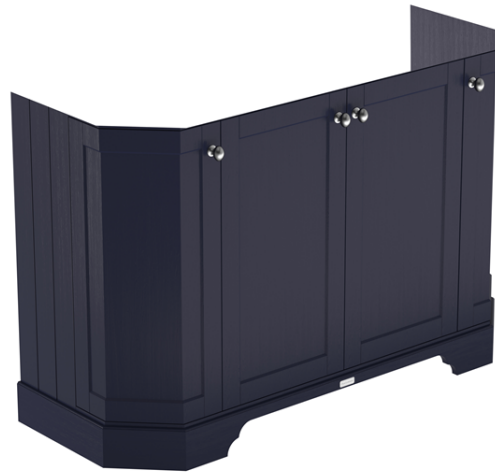

Sales Code: LOF360

Description: 1200 4-Door Angled Unit & Marble Top 1Th

Packaging Details

Barcode: 5056462602943

Sales Code: LON308

Description: 1200 4-Door Angled Basin Unit

Product Dimensions

Height (mm):	810
Width (mm):	1236
Depth (mm):	473
Nett Weight (kg):	54.5

Packaging Dimensions

Height (mm):	840
Width (mm):	1252
Depth (mm):	511
Gross Weight (kg):	55

Packaging Data

Box Colour:	Brown Cardboard Box
Box Qty:	1
Label Size:	150 x 100
Label Colour:	White Label
Label Qty:	2

Outer Box Dimensions (If Applicable)

Height (mm):	
Width (mm):	
Depth (mm):	
Gross Weight (kg):	
Barcode:	5056211871750

Product Details

Country of Origin:	Ireland
Fitting Instruction:	No
CE & UKCA:	
FSC Certified Materials:	Yes
Colour:	Twilight Blue
Construction Method:	Cam & Wood Dowel
Construction Type:	Rigid
Cabinet Finish:	Mdf Vinyl Smooth Matt
Fascia Finish:	Mdf Vinyl Smooth Matt
Cabinet Thickness (mm):	18
Fascia Thickness (mm):	18
Drawer Included:	No
Drawer Type:	Not Applicable
No of Shelves:	2
Hinge Type:	95 Degree Inset Clip-On S/C
Hinge Included:	Yes
Adjustable Legs:	Not Applicable
Fixings Included:	Not Required
Handle Style:	Traditional
Waste Shroud:	No
Handle Included:	Yes
Handle Type:	Knob

Sales Code: LOM277

Description: 1200 Single Bowl Angled Marble Top 1Th

Product Dimensions

Height (mm):	268
Width (mm):	1220
Depth (mm):	470
Nett Weight (kg):	27.5

Packaging Dimensions

Height (mm):	250
Width (mm):	1300
Depth (mm):	580
Gross Weight (kg):	28