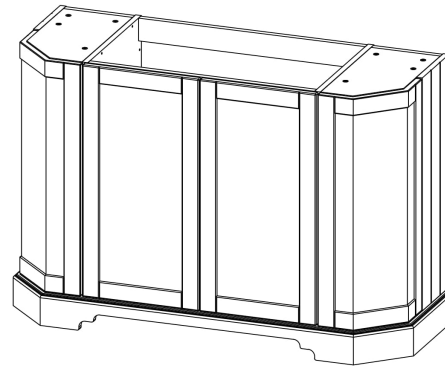

Sales Code: LOF360

Description: 1200 4-Door Angled Unit & Marble Top 1Th

Packaging Details

Barcode: 5056462602943

Sales Code: LON308

Description: 1200 4-Door Angled Basin Unit

Product Dimensions

Height (mm):	810
Width (mm):	1236
Depth (mm):	473
Nett Weight (kg):	54.5

Packaging Dimensions

Height (mm):	840
Width (mm):	1252
Depth (mm):	511
Gross Weight (kg):	55

Packaging Data

Box Colour:	Brown Cardboard Box
Box Qty:	1
Label Size:	150 x 100
Label Colour:	White Label
Label Qty:	2

Outer Box Dimensions (If Applicable)

Height (mm):	
Width (mm):	
Depth (mm):	
Gross Weight (kg):	
Barcode:	5056211871750

Product Details

Country of Origin:	Ireland
Fitting Instruction:	No
CE & UKCA:	
FSC Certified Materials:	Yes
Colour:	Twilight Blue
Construction Method:	Cam & Wood Dowel
Construction Type:	Rigid
Cabinet Finish:	Mdf Vinyl Smooth Matt
Fascia Finish:	Mdf Vinyl Smooth Matt
Cabinet Thickness (mm):	18
Fascia Thickness (mm):	18
Drawer Included:	No
Drawer Type:	Not Applicable
No of Shelves:	2
Hinge Type:	95 Degree Inset Clip-On S/C
Hinge Included:	Yes
Adjustable Legs:	Not Applicable
Fixings Included:	Not Required
Handle Style:	Traditional
Waste Shroud:	No
Handle Included:	Yes
Handle Type:	Knob

Sales Code: LOM277

Description: 1200 Single Bowl Angled Marble Top 1Th

Product Dimensions

Height (mm):	268
Width (mm):	1220
Depth (mm):	470
Nett Weight (kg):	27.5

Packaging Dimensions

Height (mm):	250
Width (mm):	1300
Depth (mm):	580
Gross Weight (kg):	28