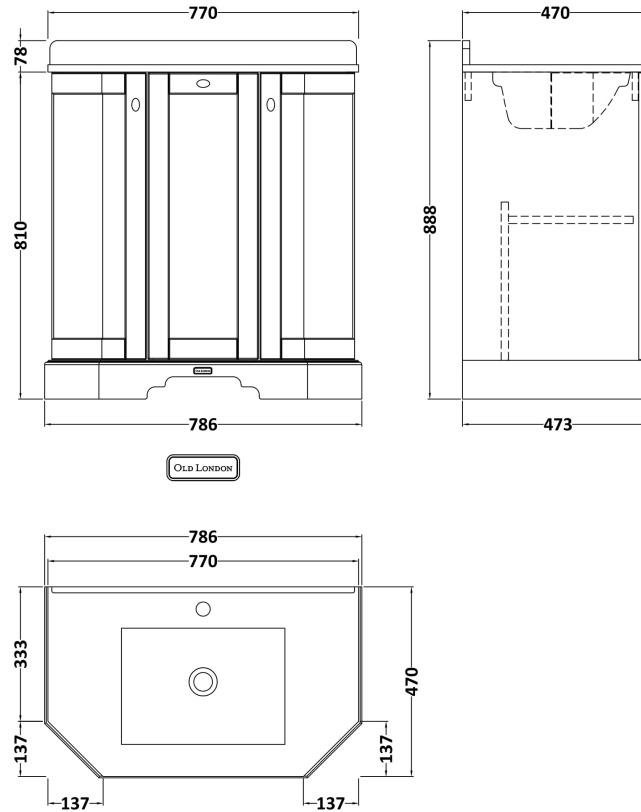

Sales Code: LOF816

Description: 750 3-Door Angled Unit & Marble Top 1Th

Packaging Details

Barcode: 5056462646626

Sales Code: LON804

Description: 750 3-Door Angled Basin Unit

Product Dimensions

Height (mm):	810
Width (mm):	786
Depth (mm):	473
Nett Weight (kg):	32.5

Packaging Dimensions

Height (mm):	850
Width (mm):	805
Depth (mm):	510
Gross Weight (kg):	33

Packaging Data

Box Colour:	Brown Cardboard Box
Box Qty:	1
Label Size:	150 x 100
Label Colour:	White Label
Label Qty:	2

Outer Box Dimensions (If Applicable)

Height (mm):	
Width (mm):	
Depth (mm):	
Gross Weight (kg):	
Barcode:	5056462622750

Product Details

Country of Origin:	United Kingdom
Fitting Instruction:	No
CE & UKCA:	
FSC Certified Materials:	Yes
Colour:	Hunter Green
Construction Method:	Cam & Wood Dowel
Construction Type:	Rigid
Cabinet Finish:	Mdf Vinyl Smooth Matt
Fascia Finish:	Mdf Vinyl Smooth Matt
Cabinet Thickness (mm):	18
Fascia Thickness (mm):	18
Drawer Included:	No
Drawer Type:	Not Applicable
No of Shelves:	1
Hinge Type:	95 Degree Inset Clip-On S/C
Hinge Included:	Yes
Adjustable Legs:	Not Applicable
Fixings Included:	Not Required
Handle Style:	Traditional
Waste Shroud:	No
Handle Included:	Yes
Handle Type:	Knob

Sales Code: LOM265

Description: 750 Single Bowl Angled Marble Top 1Th

Product Dimensions

Height (mm):	268
Width (mm):	770
Depth (mm):	470
Nett Weight (kg):	18

Packaging Dimensions

Height (mm):	250
Width (mm):	860
Depth (mm):	580
Gross Weight (kg):	18.5