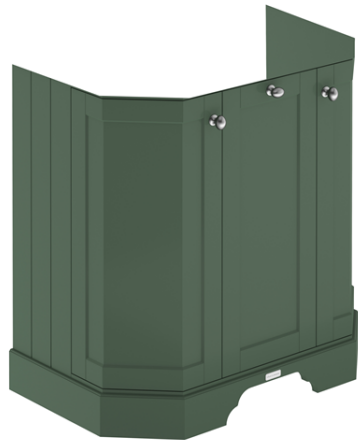

Sales Code: LOF816

Description: 750 3-Door Angled Unit & Marble Top 1Th

Packaging Details

Barcode: 5056462646626

Sales Code: LON804

Description: 750 3-Door Angled Basin Unit

Product Dimensions

Height (mm):	810
Width (mm):	786
Depth (mm):	473
Nett Weight (kg):	32.5

Packaging Dimensions

Height (mm):	850
Width (mm):	805
Depth (mm):	510
Gross Weight (kg):	33

Packaging Data

Box Colour:	Brown Cardboard Box
Box Qty:	1
Label Size:	150 x 100
Label Colour:	White Label
Label Qty:	2

Outer Box Dimensions (If Applicable)

Height (mm):	
Width (mm):	
Depth (mm):	
Gross Weight (kg):	
Barcode:	5056462622750

Product Details

Country of Origin:	United Kingdom
Fitting Instruction:	No
CE & UKCA:	
FSC Certified Materials:	Yes
Colour:	Hunter Green
Construction Method:	Cam & Wood Dowel
Construction Type:	Rigid
Cabinet Finish:	Mdf Vinyl Smooth Matt
Fascia Finish:	Mdf Vinyl Smooth Matt
Cabinet Thickness (mm):	18
Fascia Thickness (mm):	18
Drawer Included:	No
Drawer Type:	Not Applicable
No of Shelves:	1
Hinge Type:	95 Degree Inset Clip-On S/C
Hinge Included:	Yes
Adjustable Legs:	Not Applicable
Fixings Included:	Not Required
Handle Style:	Traditional
Waste Shroud:	No
Handle Included:	Yes
Handle Type:	Knob

Sales Code: LOM265

Description: 750 Single Bowl Angled Marble Top 1Th

Product Dimensions

Height (mm):	268
Width (mm):	770
Depth (mm):	470
Nett Weight (kg):	18

Packaging Dimensions

Height (mm):	250
Width (mm):	860
Depth (mm):	580
Gross Weight (kg):	18.5