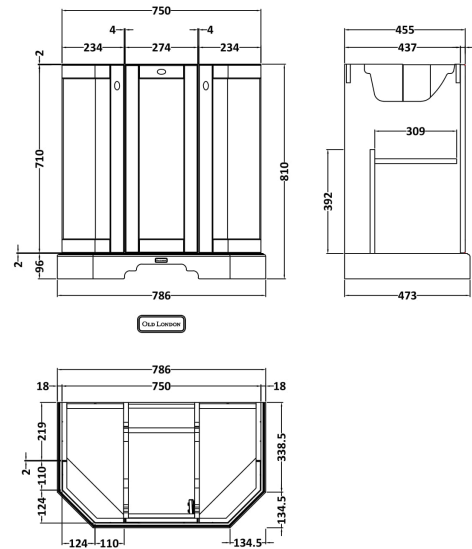

Sales Code: LOF816

Description: 750 3-Door Angled Unit & Marble Top 1Th

Packaging Details

Barcode: 5056462646626

Sales Code: LON804

Description: 750 3-Door Angled Basin Unit

Product Dimensions

Height (mm):	810
Width (mm):	786
Depth (mm):	473
Nett Weight (kg):	32.5

Packaging Dimensions

Height (mm):	850
Width (mm):	805
Depth (mm):	510
Gross Weight (kg):	33

Packaging Data

Box Colour:	Brown Cardboard Box
Box Qty:	1
Label Size:	150 x 100
Label Colour:	White Label
Label Qty:	2

Outer Box Dimensions (If Applicable)

Height (mm):	
Width (mm):	
Depth (mm):	
Gross Weight (kg):	
Barcode:	5056462622750

Product Details

Country of Origin:	United Kingdom
Fitting Instruction:	No
CE & UKCA:	
FSC Certified Materials:	Yes
Colour:	Hunter Green
Construction Method:	Cam & Wood Dowel
Construction Type:	Rigid
Cabinet Finish:	Mdf Vinyl Smooth Matt
Fascia Finish:	Mdf Vinyl Smooth Matt
Cabinet Thickness (mm):	18
Fascia Thickness (mm):	18
Drawer Included:	No
Drawer Type:	Not Applicable
No of Shelves:	1
Hinge Type:	95 Degree Inset Clip-On S/C
Hinge Included:	Yes
Adjustable Legs:	Not Applicable
Fixings Included:	Not Required
Handle Style:	Traditional
Waste Shroud:	No
Handle Included:	Yes
Handle Type:	Knob

Sales Code: LOM265

Description: 750 Single Bowl Angled Marble Top 1Th

Product Dimensions

Height (mm):	268
Width (mm):	770
Depth (mm):	470
Nett Weight (kg):	18

Packaging Dimensions

Height (mm):	250
Width (mm):	860
Depth (mm):	580
Gross Weight (kg):	18.5