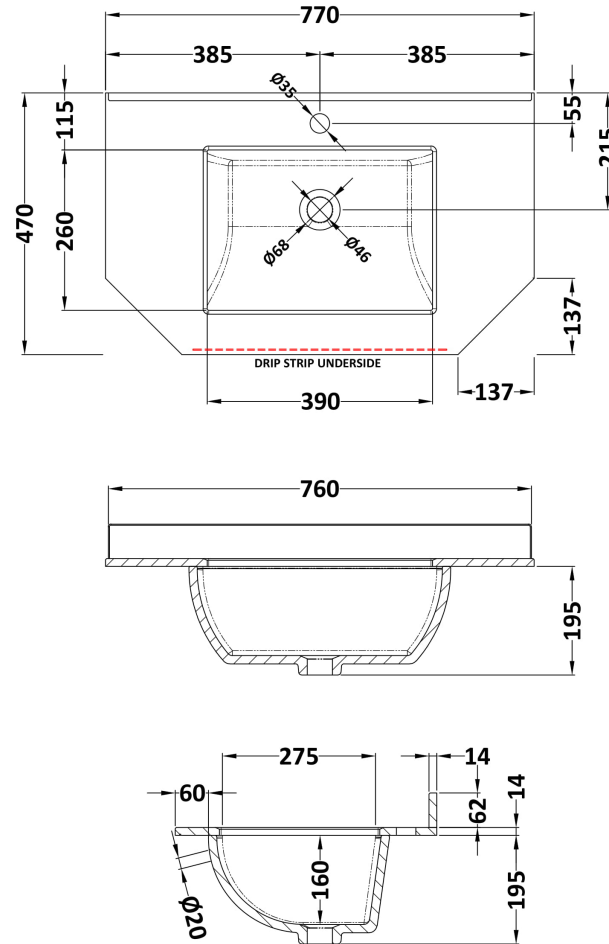

Packaging Dimensions

Height (mm):	850
Width (mm):	805
Depth (mm):	510
Gross Weight (kg):	33

Packaging Data

Box Colour:	Brown Cardboard Box
Box Qty:	1
Label Size:	150 x 100
Label Colour:	White Label
Label Qty:	2

Outer Box Dimensions (If Applicable)

Height (mm):	
Width (mm):	
Depth (mm):	
Gross Weight (kg):	
Barcode:	5056462622750

Product Details

Country of Origin:	United Kingdom
Fitting Instruction:	No
CE & UKCA:	
FSC Certified Materials:	Yes
Colour:	Hunter Green
Construction Method:	Cam & Wood Dowel
Construction Type:	Rigid
Cabinet Finish:	Mdf Vinyl Smooth Matt
Fascia Finish:	Mdf Vinyl Smooth Matt
Cabinet Thickness (mm):	18
Fascia Thickness (mm):	18
Drawer Included:	No
Drawer Type:	Not Applicable
No of Shelves:	1
Hinge Type:	95 Degree Inset Clip-On S/C
Hinge Included:	Yes
Adjustable Legs:	Not Applicable
Fixings Included:	Not Required
Handle Style:	Traditional
Waste Shroud:	No
Handle Included:	Yes
Handle Type:	Knob

Sales Code: LOM265

Description: 750 Single Bowl Angled Marble Top 1Th

Product Dimensions

Height (mm):	268
Width (mm):	770
Depth (mm):	470
Nett Weight (kg):	18

Packaging Dimensions

Height (mm):	250
Width (mm):	860
Depth (mm):	580
Gross Weight (kg):	18.5

Packaging Data

Box Colour:	White Cardboard Box
Box Qty:	1
Label Size:	100 x 50
Label Colour:	White Label
Label Qty:	2

Outer Box Dimensions (If Applicable)

Height (mm):	
Width (mm):	
Depth (mm):	
Gross Weight (kg):	
Barcode:	5056211871651