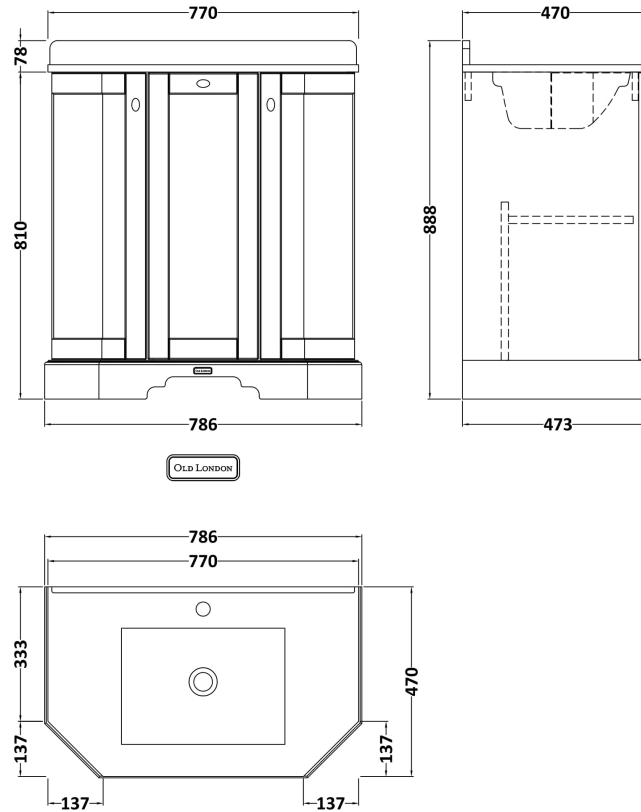

Sales Code: LOF416

Description: 750 3-Door Angled Unit & Marble Top 1Th

Packaging Details

Barcode: 5056462602615

Sales Code: LON404

Description: 750 3-Door Angled Basin Unit

Product Dimensions

Height (mm):	810
Width (mm):	786
Depth (mm):	473
Nett Weight (kg):	32.5

Packaging Dimensions

Height (mm):	850
Width (mm):	805
Depth (mm):	510
Gross Weight (kg):	33

Packaging Data

Box Colour:	Brown Cardboard Box
Box Qty:	1
Label Size:	150 x 100
Label Colour:	White Label
Label Qty:	2

Outer Box Dimensions (If Applicable)

Height (mm):	
Width (mm):	
Depth (mm):	
Gross Weight (kg):	
Barcode:	5056211871804

Product Details

Country of Origin:	Ireland
Fitting Instruction:	No
CE & UKCA:	
FSC Certified Materials:	Yes
Colour:	Timeless Sand
Construction Method:	Cam & Wood Dowel
Construction Type:	Rigid
Cabinet Finish:	Mdf Vinyl Smooth Matt
Fascia Finish:	Mdf Vinyl Smooth Matt
Cabinet Thickness (mm):	18
Fascia Thickness (mm):	18
Drawer Included:	No
Drawer Type:	Not Applicable
No of Shelves:	1
Hinge Type:	95 Degree Inset Clip-On S/C
Hinge Included:	Yes
Adjustable Legs:	Not Applicable
Fixings Included:	Not Required
Handle Style:	Traditional
Waste Shroud:	No
Handle Included:	Yes
Handle Type:	Knob

Sales Code: LOM265

Description: 750 Single Bowl Angled Marble Top 1Th

Product Dimensions

Height (mm):	268
Width (mm):	770
Depth (mm):	470
Nett Weight (kg):	18

Packaging Dimensions

Height (mm):	250
Width (mm):	860
Depth (mm):	580
Gross Weight (kg):	18.5