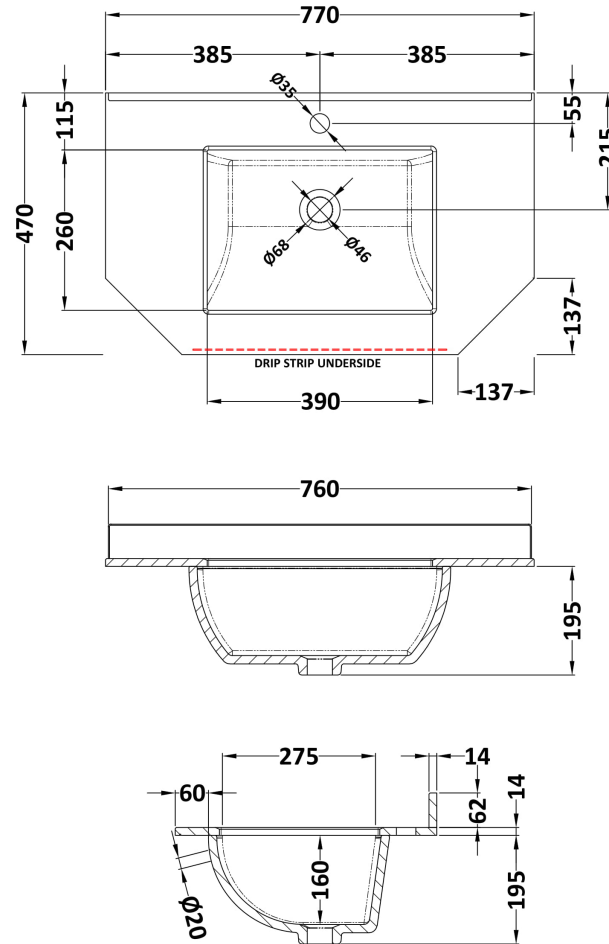

Packaging Dimensions

Height (mm):	850
Width (mm):	805
Depth (mm):	510
Gross Weight (kg):	33

Packaging Data

Box Colour:	Brown Cardboard Box
Box Qty:	1
Label Size:	150 x 100
Label Colour:	White Label
Label Qty:	2

Outer Box Dimensions (If Applicable)

Height (mm):	
Width (mm):	
Depth (mm):	
Gross Weight (kg):	
Barcode:	5056211871804

Product Details

Country of Origin:	Ireland
Fitting Instruction:	No
CE & UKCA:	
FSC Certified Materials:	Yes
Colour:	Timeless Sand
Construction Method:	Cam & Wood Dowel
Construction Type:	Rigid
Cabinet Finish:	Mdf Vinyl Smooth Matt
Fascia Finish:	Mdf Vinyl Smooth Matt
Cabinet Thickness (mm):	18
Fascia Thickness (mm):	18
Drawer Included:	No
Drawer Type:	Not Applicable
No of Shelves:	1
Hinge Type:	95 Degree Inset Clip-On S/C
Hinge Included:	Yes
Adjustable Legs:	Not Applicable
Fixings Included:	Not Required
Handle Style:	Traditional
Waste Shroud:	No
Handle Included:	Yes
Handle Type:	Knob

Sales Code: LOM265

Description: 750 Single Bowl Angled Marble Top 1Th

Product Dimensions

Height (mm):	268
Width (mm):	770
Depth (mm):	470
Nett Weight (kg):	18

Packaging Dimensions

Height (mm):	250
Width (mm):	860
Depth (mm):	580
Gross Weight (kg):	18.5

Packaging Data

Box Colour:	White Cardboard Box
Box Qty:	1
Label Size:	100 x 50
Label Colour:	White Label
Label Qty:	2

Outer Box Dimensions (If Applicable)

Height (mm):	
Width (mm):	
Depth (mm):	
Gross Weight (kg):	
Barcode:	5056211871651