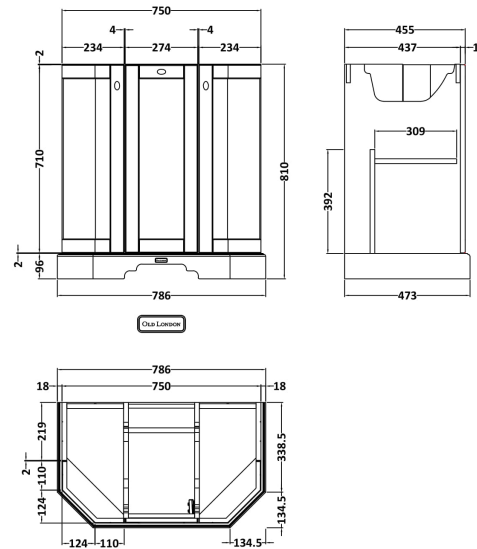

Sales Code: LOF416

Description: 750 3-Door Angled Unit & Marble Top 1Th

Packaging Details

Barcode: 5056462602615

Sales Code: LON404

Description: 750 3-Door Angled Basin Unit

Product Dimensions

Height (mm):	810
Width (mm):	786
Depth (mm):	473
Nett Weight (kg):	32.5

Packaging Dimensions

Height (mm):	850
Width (mm):	805
Depth (mm):	510
Gross Weight (kg):	33

Packaging Data

Box Colour:	Brown Cardboard Box
Box Qty:	1
Label Size:	150 x 100
Label Colour:	White Label
Label Qty:	2

Outer Box Dimensions (If Applicable)

Height (mm):	
Width (mm):	
Depth (mm):	
Gross Weight (kg):	
Barcode:	5056211871804

Product Details

Country of Origin:	Ireland
Fitting Instruction:	No
CE & UKCA:	
FSC Certified Materials:	Yes
Colour:	Timeless Sand
Construction Method:	Cam & Wood Dowel
Construction Type:	Rigid
Cabinet Finish:	Mdf Vinyl Smooth Matt
Fascia Finish:	Mdf Vinyl Smooth Matt
Cabinet Thickness (mm):	18
Fascia Thickness (mm):	18
Drawer Included:	No
Drawer Type:	Not Applicable
No of Shelves:	1
Hinge Type:	95 Degree Inset Clip-On S/C
Hinge Included:	Yes
Adjustable Legs:	Not Applicable
Fixings Included:	Not Required
Handle Style:	Traditional
Waste Shroud:	No
Handle Included:	Yes
Handle Type:	Knob

Sales Code: LOM265

Description: 750 Single Bowl Angled Marble Top 1Th

Product Dimensions

Height (mm):	268
Width (mm):	770
Depth (mm):	470
Nett Weight (kg):	18

Packaging Dimensions

Height (mm):	250
Width (mm):	860
Depth (mm):	580
Gross Weight (kg):	18.5