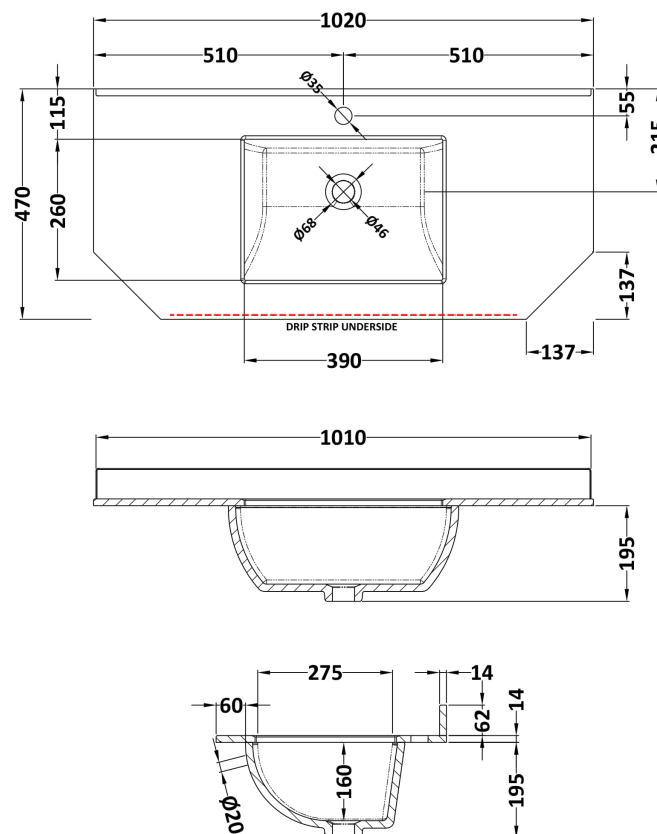

Packaging Dimensions

Height (mm):	850
Width (mm):	1055
Depth (mm):	510
Gross Weight (kg):	43.5

Packaging Data

Box Colour:	Brown Cardboard Box
Box Qty:	1
Label Size:	150 x 100
Label Colour:	White Label
Label Qty:	2

Outer Box Dimensions (If Applicable)

Height (mm):	
Width (mm):	
Depth (mm):	
Gross Weight (kg):	
Barcode:	5056211871774

Product Details

Country of Origin:	Ireland
Fitting Instruction:	No
CE & UKCA:	
FSC Certified Materials:	Yes
Colour:	Timeless Sand
Construction Method:	Cam & Wood Dowel
Construction Type:	Rigid
Cabinet Finish:	Mdf Vinyl Smooth Matt
Fascia Finish:	Mdf Vinyl Smooth Matt
Cabinet Thickness (mm):	18
Fascia Thickness (mm):	18
Drawer Included:	No
Drawer Type:	Not Applicable
No of Shelves:	1
Hinge Type:	95 Degree Inset Clip-On S/C
Hinge Included:	Yes
Adjustable Legs:	Not Applicable
Fixings Included:	Not Required
Handle Style:	Traditional
Waste Shroud:	No
Handle Included:	Yes
Handle Type:	Knob

Sales Code: LOM270

Description: 1000 Single Bowl Angled Marble Top 1Th

Product Dimensions

Height (mm):	268
Width (mm):	1020
Depth (mm):	470
Nett Weight (kg):	18

Packaging Dimensions

Height (mm):	250
Width (mm):	1100
Depth (mm):	580
Gross Weight (kg):	18.5

Packaging Data

Box Colour:	White Cardboard Box
Box Qty:	1
Label Size:	100 x 50
Label Colour:	White Label
Label Qty:	2

Outer Box Dimensions (If Applicable)

Height (mm):	
Width (mm):	
Depth (mm):	
Gross Weight (kg):	
Barcode:	5056211871606