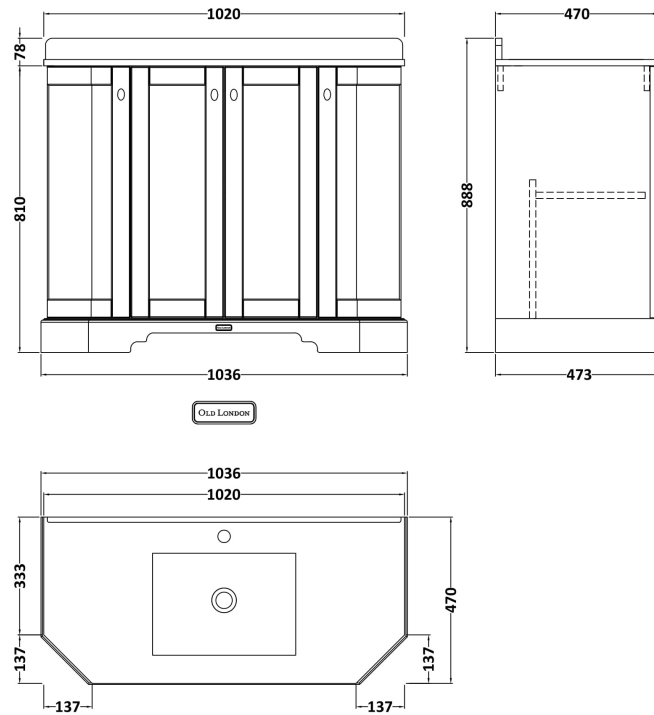

Sales Code: LOF483

Description: 1000 4-Door Angled Unit & Marble Top 1Th

Packaging Details

Barcode: 5056462602783

Sales Code: LON406

Description: 1000 4-Door Angled Basin Unit

Product Dimensions

Height (mm):	810
Width (mm):	1036
Depth (mm):	473
Nett Weight (kg):	42.5

Packaging Dimensions

Height (mm):	850
Width (mm):	1055
Depth (mm):	510
Gross Weight (kg):	43.5

Packaging Data

Box Colour:	Brown Cardboard Box
Box Qty:	1
Label Size:	150 x 100
Label Colour:	White Label
Label Qty:	2

Sales Code: LOM270

Description: 1000 Single Bowl Angled Marble Top 1Th

Product Dimensions

Height (mm):	268
Width (mm):	1020
Depth (mm):	470
Nett Weight (kg):	18

Packaging Dimensions

Height (mm):	250
Width (mm):	1100
Depth (mm):	580
Gross Weight (kg):	18.5

Packaging Data

Box Colour:	White Cardboard Box
Box Qty:	1
Label Size:	100 x 50
Label Colour:	White Label
Label Qty:	2

Outer Box Dimensions (If Applicable)

Height (mm):	
Width (mm):	
Depth (mm):	
Gross Weight (kg):	
Barcode:	5056211871606