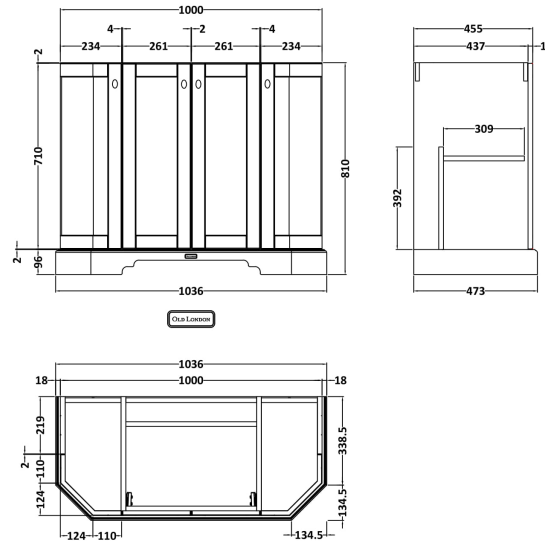

Sales Code: LOF483

Description: 1000 4-Door Angled Unit & Marble Top 1Th

Packaging Details

Barcode: 5056462602783

Sales Code: LON406

Description: 1000 4-Door Angled Basin Unit

Product Dimensions

Height (mm):	810
Width (mm):	1036
Depth (mm):	473
Nett Weight (kg):	42.5

Packaging Dimensions

Height (mm):	850
Width (mm):	1055
Depth (mm):	510
Gross Weight (kg):	43.5

Packaging Data

Box Colour:	Brown Cardboard Box
Box Qty:	1
Label Size:	150 x 100
Label Colour:	White Label
Label Qty:	2

Outer Box Dimensions (If Applicable)

Height (mm):	
Width (mm):	
Depth (mm):	
Gross Weight (kg):	
Barcode:	5056211871774

Product Details

Country of Origin:	Ireland
Fitting Instruction:	No
CE & UKCA:	
FSC Certified Materials:	Yes
Colour:	Timeless Sand
Construction Method:	Cam & Wood Dowel
Construction Type:	Rigid
Cabinet Finish:	Mdf Vinyl Smooth Matt
Fascia Finish:	Mdf Vinyl Smooth Matt
Cabinet Thickness (mm):	18
Fascia Thickness (mm):	18
Drawer Included:	No
Drawer Type:	Not Applicable
No of Shelves:	1
Hinge Type:	95 Degree Inset Clip-On S/C
Hinge Included:	Yes
Adjustable Legs:	Not Applicable
Fixings Included:	Not Required
Handle Style:	Traditional
Waste Shroud:	No
Handle Included:	Yes
Handle Type:	Knob

Sales Code: LOM270

Description: 1000 Single Bowl Angled Marble Top 1Th

Product Dimensions

Height (mm):	268
Width (mm):	1020
Depth (mm):	470
Nett Weight (kg):	18

Packaging Dimensions

Height (mm):	250
Width (mm):	1100
Depth (mm):	580
Gross Weight (kg):	18.5