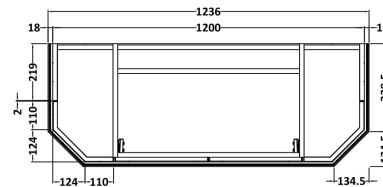

### Packaging Details

Barcode: 5056462602967

Sales Code: LON408

Description: 1200 4-Door Angled Basin Unit

**Product Dimensions**

Height (mm):	810
Width (mm):	1236
Depth (mm):	473
Nett Weight (kg):	54.5

**Packaging Dimensions**

Height (mm):	840
Width (mm):	1252
Depth (mm):	511
Gross Weight (kg):	55

**Packaging Data**

Box Colour:	Brown Cardboard Box
Box Qty:	1
Label Size:	150 x 100
Label Colour:	White Label
Label Qty:	2

**Outer Box Dimensions (If Applicable)**

### Product Dimensions

Height (mm):	268
Width (mm):	1220
Depth (mm):	470
Nett Weight (kg):	27.5

### Packaging Dimensions

Height (mm):	250
Width (mm):	1300
Depth (mm):	580
Gross Weight (kg):	28