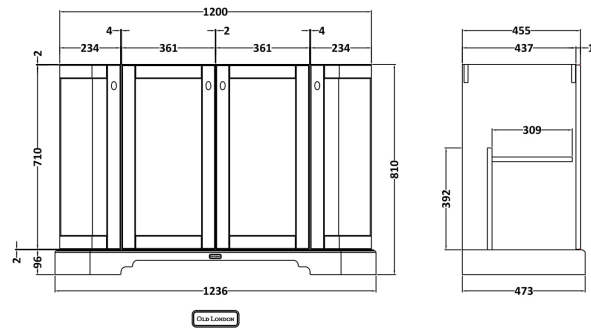

### Packaging Details

Barcode: 5056462602967

Sales Code: LON408

Description: 1200 4-Door Angled Basin Unit

**Product Dimensions**

Height (mm):	810
Width (mm):	1236
Depth (mm):	473
Nett Weight (kg):	54.5

**Packaging Dimensions**

Height (mm):	840
Width (mm):	1252
Depth (mm):	511
Gross Weight (kg):	55

**Packaging Data**

Box Colour:	Brown Cardboard Box
Box Qty:	1
Label Size:	150 x 100
Label Colour:	White Label
Label Qty:	2

**Outer Box Dimensions (If Applicable)**

### Product Dimensions

Height (mm):	268
Width (mm):	1220
Depth (mm):	470
Nett Weight (kg):	27.5

### Packaging Dimensions

Height (mm):	250
Width (mm):	1300
Depth (mm):	580
Gross Weight (kg):	28