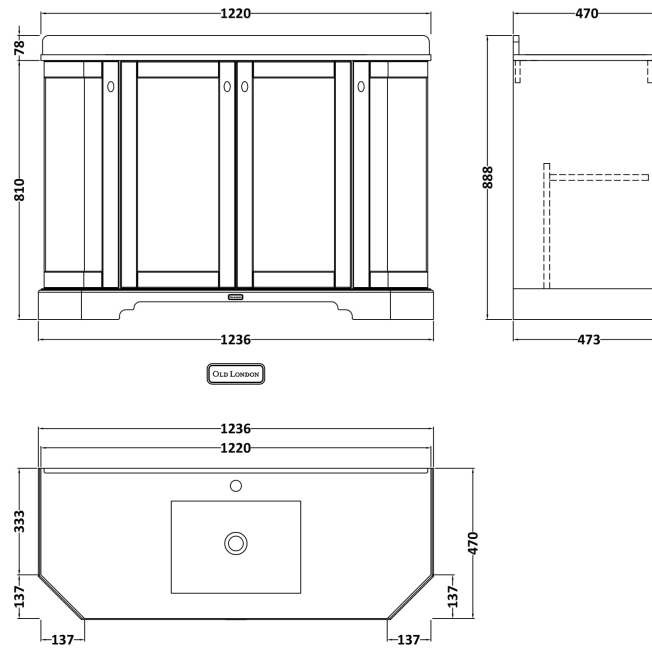

### Packaging Details

Barcode: 5056462602967

Sales Code: LON408

Description: 1200 4-Door Angled Basin Unit

**Product Dimensions**

Height (mm):	810
Width (mm):	1236
Depth (mm):	473
Nett Weight (kg):	54.5

**Packaging Dimensions**

Height (mm):	840
Width (mm):	1252
Depth (mm):	511
Gross Weight (kg):	55

**Packaging Data**

Box Colour:	Brown Cardboard Box
Box Qty:	1
Label Size:	150 x 100
Label Colour:	White Label
Label Qty:	2

**Outer Box Dimensions (If Applicable)**

### Product Dimensions

Height (mm):	268
Width (mm):	1220
Depth (mm):	470
Nett Weight (kg):	27.5

### Packaging Dimensions

Height (mm):	250
Width (mm):	1300
Depth (mm):	580
Gross Weight (kg):	28