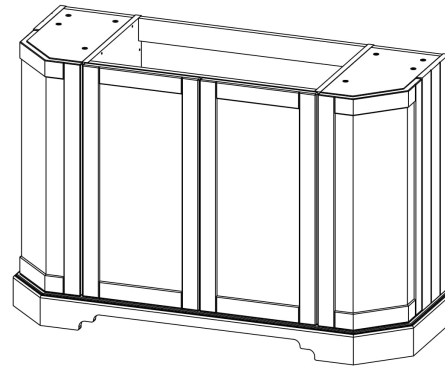

### Packaging Details

Barcode: 5056462602967

Sales Code: LON408

Description: 1200 4-Door Angled Basin Unit

**Product Dimensions**

Height (mm):	810
Width (mm):	1236
Depth (mm):	473
Nett Weight (kg):	54.5

**Packaging Dimensions**

Height (mm):	840
Width (mm):	1252
Depth (mm):	511
Gross Weight (kg):	55

**Packaging Data**

Box Colour:	Brown Cardboard Box
Box Qty:	1
Label Size:	150 x 100
Label Colour:	White Label
Label Qty:	2

**Outer Box Dimensions (If Applicable)**

### Product Dimensions

Height (mm):	268
Width (mm):	1220
Depth (mm):	470
Nett Weight (kg):	27.5

### Packaging Dimensions

Height (mm):	250
Width (mm):	1300
Depth (mm):	580
Gross Weight (kg):	28