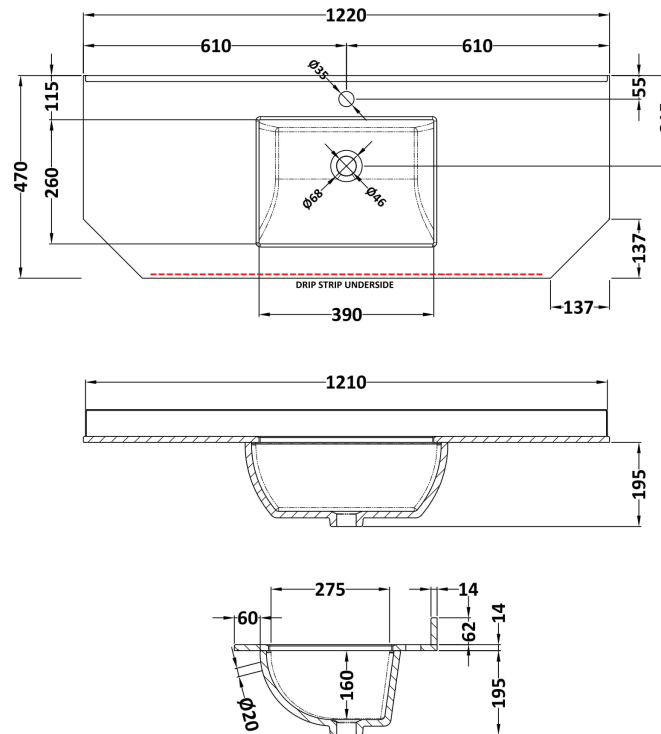

### Packaging Details

Barcode: 5056462602967

Sales Code: LON408

Description: 1200 4-Door Angled Basin Unit

**Product Dimensions**

Height (mm):	810
Width (mm):	1236
Depth (mm):	473
Nett Weight (kg):	54.5

**Packaging Dimensions**

Height (mm):	840
Width (mm):	1252
Depth (mm):	511
Gross Weight (kg):	55

**Packaging Data**

Box Colour:	Brown Cardboard Box
Box Qty:	1
Label Size:	150 x 100
Label Colour:	White Label
Label Qty:	2

**Outer Box Dimensions (If Applicable)**

### Product Dimensions

Height (mm):	268
Width (mm):	1220
Depth (mm):	470
Nett Weight (kg):	27.5

### Packaging Dimensions

Height (mm):	250
Width (mm):	1300
Depth (mm):	580
Gross Weight (kg):	28