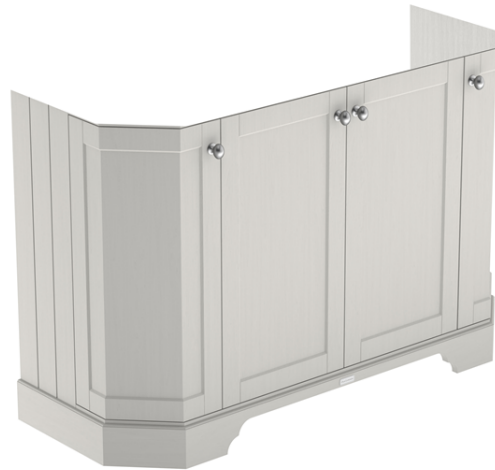

Sales Code: LOF461

Description: 1200 4-Door Angled Unit & Marble Top 1Th

### Packaging Details

Barcode: 5056462602967

Sales Code: LON408

Description: 1200 4-Door Angled Basin Unit

**Product Dimensions**

Height (mm):	810
Width (mm):	1236
Depth (mm):	473
Nett Weight (kg):	54.5

**Packaging Dimensions**

Height (mm):	840
Width (mm):	1252
Depth (mm):	511
Gross Weight (kg):	55

**Packaging Data**

Box Colour:	Brown Cardboard Box
Box Qty:	1
Label Size:	150 x 100
Label Colour:	White Label
Label Qty:	2

**Outer Box Dimensions (If Applicable)**

### Product Dimensions

Height (mm):	268
Width (mm):	1220
Depth (mm):	470
Nett Weight (kg):	27.5