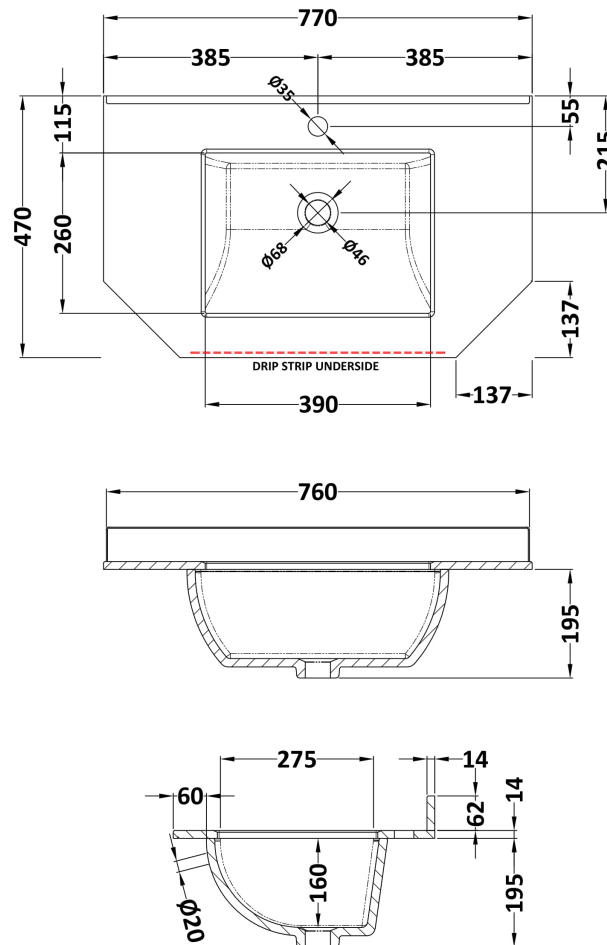

Packaging Dimensions

Height (mm):	850
Width (mm):	805
Depth (mm):	510
Gross Weight (kg):	33

Packaging Data

Box Colour:	Brown Cardboard Box
Box Qty:	1
Label Size:	150 x 100
Label Colour:	White Label
Label Qty:	2

Outer Box Dimensions (If Applicable)

Height (mm):	
Width (mm):	
Depth (mm):	
Gross Weight (kg):	
Barcode:	5056462622750

Product Details

Country of Origin:	United Kingdom
Fitting Instruction:	No
CE & UKCA:	
FSC Certified Materials:	Yes
Colour:	Hunter Green
Construction Method:	Cam & Wood Dowel
Construction Type:	Rigid
Cabinet Finish:	Mdf Vinyl Smooth Matt
Fascia Finish:	Mdf Vinyl Smooth Matt
Cabinet Thickness (mm):	18
Fascia Thickness (mm):	18
Drawer Included:	No
Drawer Type:	Not Applicable
No of Shelves:	1
Hinge Type:	95 Degree Inset Clip-On S/C
Hinge Included:	Yes
Adjustable Legs:	Not Applicable
Fixings Included:	Not Required
Handle Style:	Traditional
Waste Shroud:	No
Handle Included:	Yes
Handle Type:	Knob

Sales Code: LOM264

Description: 750 Single Bowl Angled Marble Top 1Th

Product Dimensions

Height (mm):	268
Width (mm):	770
Depth (mm):	470
Nett Weight (kg):	18

Packaging Dimensions

Height (mm):	250
Width (mm):	860
Depth (mm):	580
Gross Weight (kg):	18.5

Packaging Data

Box Colour:	White Cardboard Box
Box Qty:	1
Label Size:	100 x 50
Label Colour:	White Label
Label Qty:	2

Outer Box Dimensions (If Applicable)

Height (mm):	
Width (mm):	
Depth (mm):	
Gross Weight (kg):	
Barcode:	5056211871668