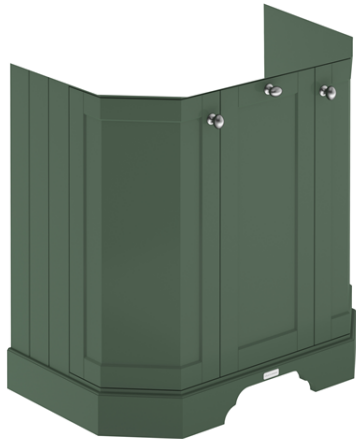

Sales Code: LOF817

Description: 750 3-Door Angled Unit & Marble Top 1Th

Packaging Details

Barcode: 5056462646633

Sales Code: LON804

Description: 750 3-Door Angled Basin Unit

Product Dimensions

Height (mm):	810
Width (mm):	786
Depth (mm):	473
Nett Weight (kg):	32.5

Packaging Dimensions

Height (mm):	850
Width (mm):	805
Depth (mm):	510
Gross Weight (kg):	33

Packaging Data

Box Colour:	Brown Cardboard Box
Box Qty:	1
Label Size:	150 x 100
Label Colour:	White Label
Label Qty:	2

Outer Box Dimensions (If Applicable)

Height (mm):	
Width (mm):	
Depth (mm):	
Gross Weight (kg):	
Barcode:	5056462622750

Product Details

Country of Origin:	United Kingdom
Fitting Instruction:	No
CE & UKCA:	
FSC Certified Materials:	Yes
Colour:	Hunter Green
Construction Method:	Cam & Wood Dowel
Construction Type:	Rigid
Cabinet Finish:	Mdf Vinyl Smooth Matt
Fascia Finish:	Mdf Vinyl Smooth Matt
Cabinet Thickness (mm):	18
Fascia Thickness (mm):	18
Drawer Included:	No
Drawer Type:	Not Applicable
No of Shelves:	1
Hinge Type:	95 Degree Inset Clip-On S/C
Hinge Included:	Yes
Adjustable Legs:	Not Applicable
Fixings Included:	Not Required
Handle Style:	Traditional
Waste Shroud:	No
Handle Included:	Yes
Handle Type:	Knob

Sales Code: LOM264

Description: 750 Single Bowl Angled Marble Top 1Th

Product Dimensions

Height (mm):	268
Width (mm):	770
Depth (mm):	470
Nett Weight (kg):	18

Packaging Dimensions

Height (mm):	250
Width (mm):	860
Depth (mm):	580
Gross Weight (kg):	18.5