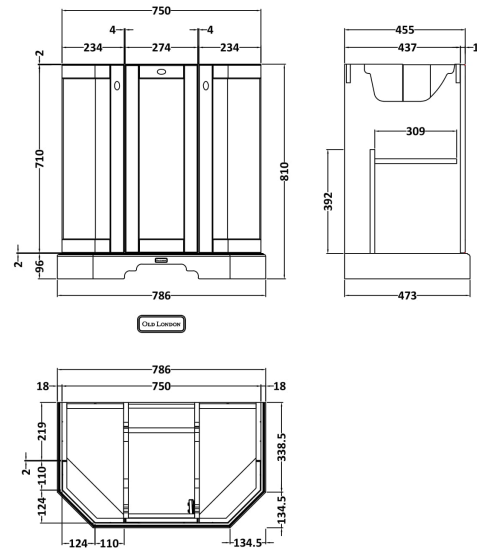

Sales Code: LOF817

Description: 750 3-Door Angled Unit & Marble Top 1Th

Packaging Details

Barcode: 5056462646633

Sales Code: LON804

Description: 750 3-Door Angled Basin Unit

Product Dimensions

Height (mm):	810
Width (mm):	786
Depth (mm):	473
Nett Weight (kg):	32.5

Packaging Dimensions

Height (mm):	850
Width (mm):	805
Depth (mm):	510
Gross Weight (kg):	33

Packaging Data

Box Colour:	Brown Cardboard Box
Box Qty:	1
Label Size:	150 x 100
Label Colour:	White Label
Label Qty:	2

Outer Box Dimensions (If Applicable)

Height (mm):	
Width (mm):	
Depth (mm):	
Gross Weight (kg):	
Barcode:	5056462622750

Product Details

Country of Origin:	United Kingdom
Fitting Instruction:	No
CE & UKCA:	
FSC Certified Materials:	Yes
Colour:	Hunter Green
Construction Method:	Cam & Wood Dowel
Construction Type:	Rigid
Cabinet Finish:	Mdf Vinyl Smooth Matt
Fascia Finish:	Mdf Vinyl Smooth Matt
Cabinet Thickness (mm):	18
Fascia Thickness (mm):	18
Drawer Included:	No
Drawer Type:	Not Applicable
No of Shelves:	1
Hinge Type:	95 Degree Inset Clip-On S/C
Hinge Included:	Yes
Adjustable Legs:	Not Applicable
Fixings Included:	Not Required
Handle Style:	Traditional
Waste Shroud:	No
Handle Included:	Yes
Handle Type:	Knob

Sales Code: LOM264

Description: 750 Single Bowl Angled Marble Top 1Th

Product Dimensions

Height (mm):	268
Width (mm):	770
Depth (mm):	470
Nett Weight (kg):	18

Packaging Dimensions

Height (mm):	250
Width (mm):	860
Depth (mm):	580
Gross Weight (kg):	18.5