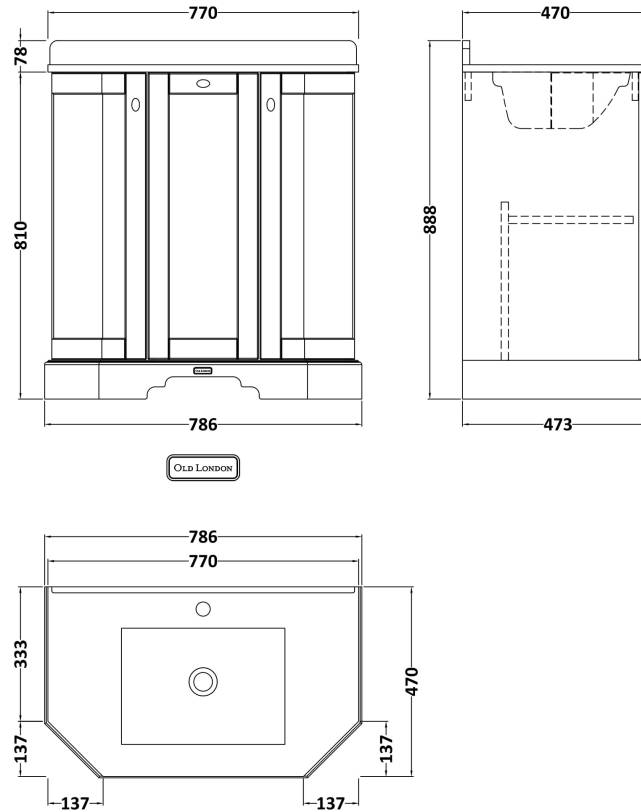

Sales Code: LOF817

Description: 750 3-Door Angled Unit & Marble Top 1Th

Packaging Details

Barcode: 5056462646633

Sales Code: LON804

Description: 750 3-Door Angled Basin Unit

Product Dimensions

Height (mm):	810
Width (mm):	786
Depth (mm):	473
Nett Weight (kg):	32.5

Packaging Dimensions

Height (mm):	850
Width (mm):	805
Depth (mm):	510
Gross Weight (kg):	33

Packaging Data

Box Colour:	Brown Cardboard Box
Box Qty:	1
Label Size:	150 x 100
Label Colour:	White Label
Label Qty:	2

Outer Box Dimensions (If Applicable)

Height (mm):	
Width (mm):	
Depth (mm):	
Gross Weight (kg):	
Barcode:	5056462622750

Product Details

Country of Origin:	United Kingdom
Fitting Instruction:	No
CE & UKCA:	
FSC Certified Materials:	Yes
Colour:	Hunter Green
Construction Method:	Cam & Wood Dowel
Construction Type:	Rigid
Cabinet Finish:	Mdf Vinyl Smooth Matt
Fascia Finish:	Mdf Vinyl Smooth Matt
Cabinet Thickness (mm):	18
Fascia Thickness (mm):	18
Drawer Included:	No
Drawer Type:	Not Applicable
No of Shelves:	1
Hinge Type:	95 Degree Inset Clip-On S/C
Hinge Included:	Yes
Adjustable Legs:	Not Applicable
Fixings Included:	Not Required
Handle Style:	Traditional
Waste Shroud:	No
Handle Included:	Yes
Handle Type:	Knob

Sales Code: LOM264

Description: 750 Single Bowl Angled Marble Top 1Th

Product Dimensions

Height (mm):	268
Width (mm):	770
Depth (mm):	470
Nett Weight (kg):	18

Packaging Dimensions

Height (mm):	250
Width (mm):	860
Depth (mm):	580
Gross Weight (kg):	18.5