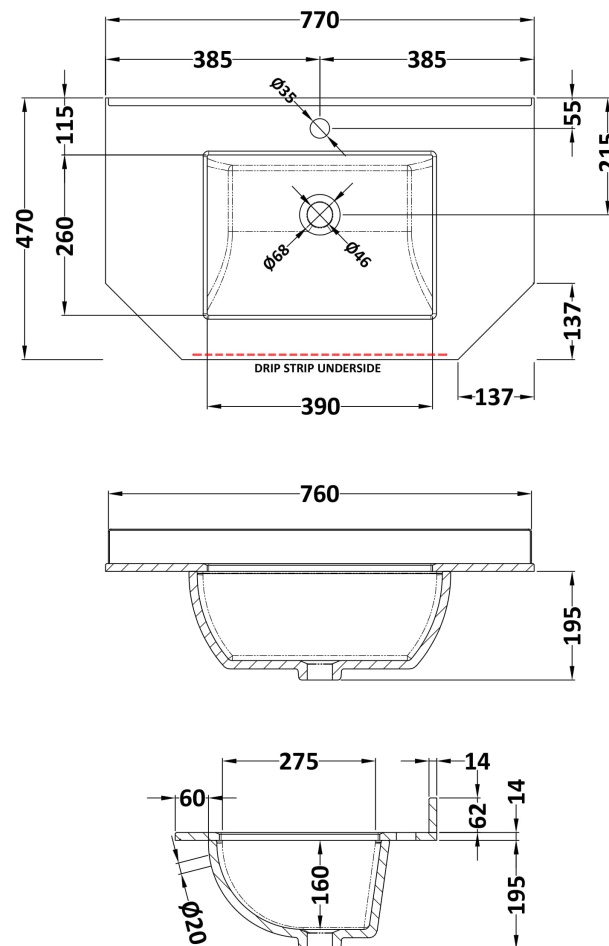

Packaging Dimensions

Height (mm):	850
Width (mm):	805
Depth (mm):	510
Gross Weight (kg):	33

Packaging Data

Box Colour:	Brown Cardboard Box
Box Qty:	1
Label Size:	150 x 100
Label Colour:	White Label
Label Qty:	2

Outer Box Dimensions (If Applicable)

Height (mm):	
Width (mm):	
Depth (mm):	
Gross Weight (kg):	
Barcode:	5056211871811

Product Details

Country of Origin:	Ireland
Fitting Instruction:	No
CE & UKCA:	
FSC Certified Materials:	Yes
Colour:	Twilight Blue
Construction Method:	Cam & Wood Dowel
Construction Type:	Rigid
Cabinet Finish:	Mdf Vinyl Smooth Matt
Fascia Finish:	Mdf Vinyl Smooth Matt
Cabinet Thickness (mm):	18
Fascia Thickness (mm):	18
Drawer Included:	No
Drawer Type:	Not Applicable
No of Shelves:	1
Hinge Type:	95 Degree Inset Clip-On S/C
Hinge Included:	Yes
Adjustable Legs:	Not Applicable
Fixings Included:	Not Required
Handle Style:	Traditional
Waste Shroud:	No
Handle Included:	Yes
Handle Type:	Knob

Sales Code: LOM264

Description: 750 Single Bowl Angled Marble Top 1Th

Product Dimensions

Height (mm):	268
Width (mm):	770
Depth (mm):	470
Nett Weight (kg):	18

Packaging Dimensions

Height (mm):	250
Width (mm):	860
Depth (mm):	580
Gross Weight (kg):	18.5

Packaging Data

Box Colour:	White Cardboard Box
Box Qty:	1
Label Size:	100 x 50
Label Colour:	White Label
Label Qty:	2

Outer Box Dimensions (If Applicable)

Height (mm):	
Width (mm):	
Depth (mm):	
Gross Weight (kg):	
Barcode:	5056211871668