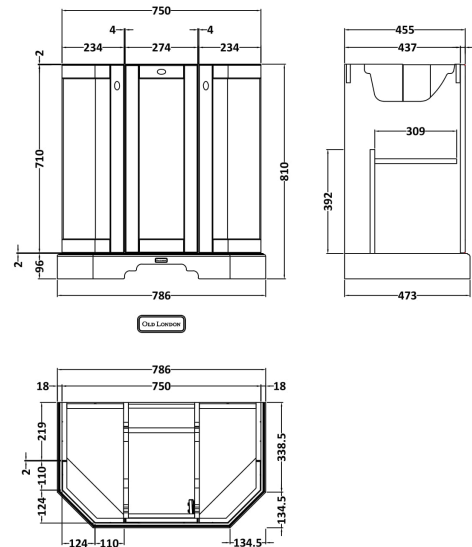

Sales Code: LOF317

Description: 750 3-Door Angled Unit & Marble Top 1Th

Packaging Details

Barcode: 5056462602578

Sales Code: LON304

Description: 750 3-Door Angled Basin Unit

Product Dimensions

Height (mm):	810
Width (mm):	786
Depth (mm):	473
Nett Weight (kg):	32.5

Packaging Dimensions

Height (mm):	850
Width (mm):	805
Depth (mm):	510
Gross Weight (kg):	33

Packaging Data

Box Colour:	Brown Cardboard Box
Box Qty:	1
Label Size:	150 x 100
Label Colour:	White Label
Label Qty:	2

Outer Box Dimensions (If Applicable)

Height (mm):	
Width (mm):	
Depth (mm):	
Gross Weight (kg):	
Barcode:	5056211871811

Product Details

Country of Origin:	Ireland
Fitting Instruction:	No
CE & UKCA:	
FSC Certified Materials:	Yes
Colour:	Twilight Blue
Construction Method:	Cam & Wood Dowel
Construction Type:	Rigid
Cabinet Finish:	Mdf Vinyl Smooth Matt
Fascia Finish:	Mdf Vinyl Smooth Matt
Cabinet Thickness (mm):	18
Fascia Thickness (mm):	18
Drawer Included:	No
Drawer Type:	Not Applicable
No of Shelves:	1
Hinge Type:	95 Degree Inset Clip-On S/C
Hinge Included:	Yes
Adjustable Legs:	Not Applicable
Fixings Included:	Not Required
Handle Style:	Traditional
Waste Shroud:	No
Handle Included:	Yes
Handle Type:	Knob

Sales Code: LOM264

Description: 750 Single Bowl Angled Marble Top 1Th

Product Dimensions

Height (mm):	268
Width (mm):	770
Depth (mm):	470
Nett Weight (kg):	18

Packaging Dimensions

Height (mm):	250
Width (mm):	860
Depth (mm):	580
Gross Weight (kg):	18.5