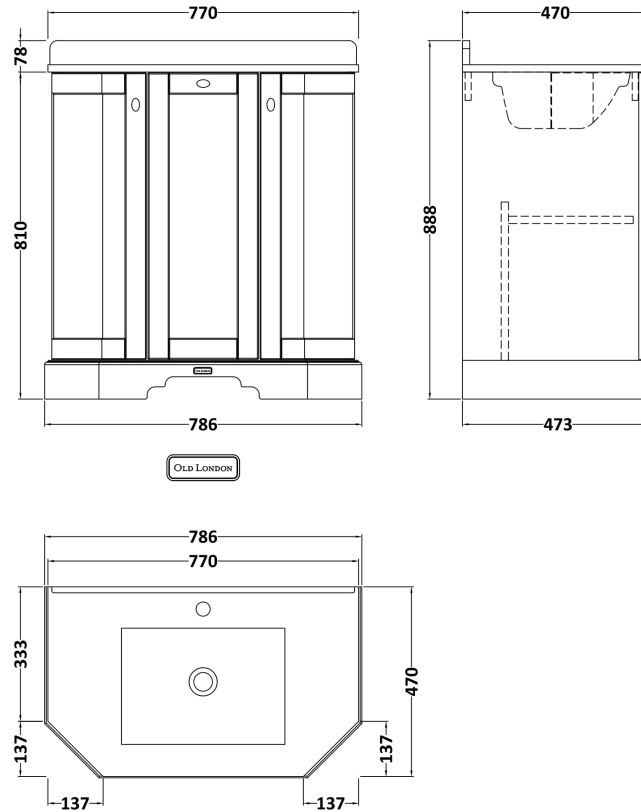

Sales Code: LOF317

Description: 750 3-Door Angled Unit & Marble Top 1Th

Packaging Details

Barcode: 5056462602578

Sales Code: LON304

Description: 750 3-Door Angled Basin Unit

Product Dimensions

Height (mm):	810
Width (mm):	786
Depth (mm):	473
Nett Weight (kg):	32.5

Packaging Dimensions

Height (mm):	850
Width (mm):	805
Depth (mm):	510
Gross Weight (kg):	33

Packaging Data

Box Colour:	Brown Cardboard Box
Box Qty:	1
Label Size:	150 x 100
Label Colour:	White Label
Label Qty:	2

Outer Box Dimensions (If Applicable)

Height (mm):	
Width (mm):	
Depth (mm):	
Gross Weight (kg):	
Barcode:	5056211871811

Product Details

Country of Origin:	Ireland
Fitting Instruction:	No
CE & UKCA:	
FSC Certified Materials:	Yes
Colour:	Twilight Blue
Construction Method:	Cam & Wood Dowel
Construction Type:	Rigid
Cabinet Finish:	Mdf Vinyl Smooth Matt
Fascia Finish:	Mdf Vinyl Smooth Matt
Cabinet Thickness (mm):	18
Fascia Thickness (mm):	18
Drawer Included:	No
Drawer Type:	Not Applicable
No of Shelves:	1
Hinge Type:	95 Degree Inset Clip-On S/C
Hinge Included:	Yes
Adjustable Legs:	Not Applicable
Fixings Included:	Not Required
Handle Style:	Traditional
Waste Shroud:	No
Handle Included:	Yes
Handle Type:	Knob

Sales Code: LOM264

Description: 750 Single Bowl Angled Marble Top 1Th

Product Dimensions

Height (mm):	268
Width (mm):	770
Depth (mm):	470
Nett Weight (kg):	18

Packaging Dimensions

Height (mm):	250
Width (mm):	860
Depth (mm):	580
Gross Weight (kg):	18.5