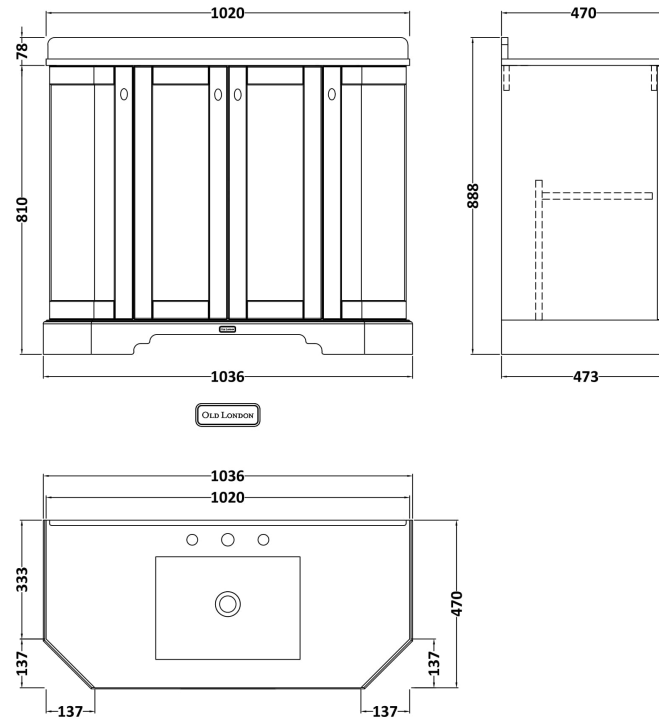

Sales Code: LOF885

Description: 1000 4-Door Angled Unit & Marble Top 3Th

Packaging Details

Barcode: 5056462646954

Sales Code: LON806

Description: 1000 4-Door Angled Basin Unit

Product Dimensions

Height (mm):	810
Width (mm):	1036
Depth (mm):	473
Nett Weight (kg):	42.5

Packaging Dimensions

Height (mm):	850
Width (mm):	1055
Depth (mm):	510
Gross Weight (kg):	43.5

Packaging Data

Box Colour:	Brown Cardboard Box
Box Qty:	1
Label Size:	150 x 100
Label Colour:	White Label
Label Qty:	2

Outer Box Dimensions (If Applicable)

Height (mm):	
Width (mm):	
Depth (mm):	
Gross Weight (kg):	
Barcode:	5056462622798

Product Details

Country of Origin:	Ireland
Fitting Instruction:	No
CE & UKCA:	
FSC Certified Materials:	Yes
Colour:	Hunter Green
Construction Method:	Cam & Wood Dowel
Construction Type:	Rigid
Cabinet Finish:	Mdf Vinyl Smooth Matt
Fascia Finish:	Mdf Vinyl Smooth Matt
Cabinet Thickness (mm):	18
Fascia Thickness (mm):	18
Drawer Included:	No
Drawer Type:	Not Applicable
No of Shelves:	1
Hinge Type:	95 Degree Inset Clip-On S/C
Hinge Included:	Yes
Adjustable Legs:	Not Applicable
Fixings Included:	Not Required
Handle Style:	Traditional
Waste Shroud:	No
Handle Included:	Yes
Handle Type:	Knob

Sales Code: LOM272

Description: 1000 Single Bowl Angled Marble Top 3Th

Product Dimensions

Height (mm):	268
Width (mm):	1020
Depth (mm):	470
Nett Weight (kg):	18

Packaging Dimensions

Height (mm):	250
Width (mm):	1100
Depth (mm):	580
Gross Weight (kg):	18.5