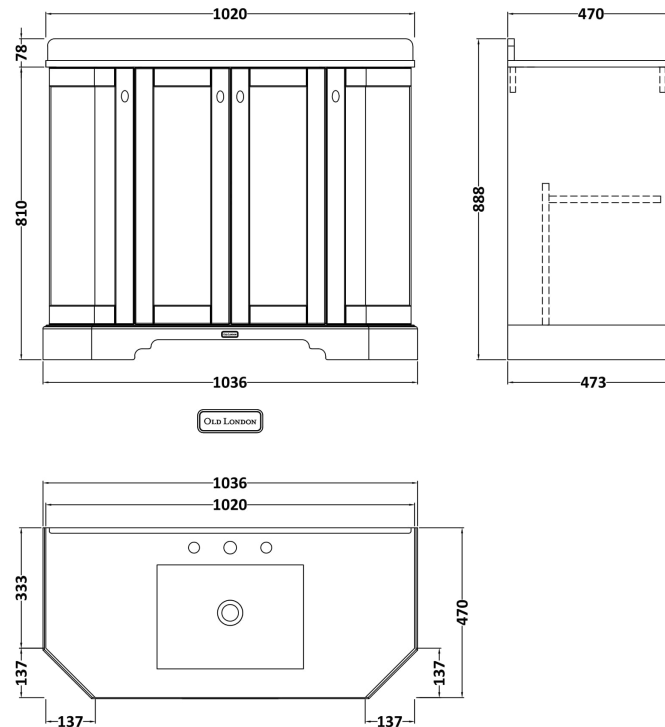

Sales Code: LOF885

Description: 1000 4-Door Angled Unit & Marble Top 3Th

Packaging Details

Barcode: 5056462646954

Sales Code: LON806

Description: 1000 4-Door Angled Basin Unit

Product Dimensions

Height (mm):	810
Width (mm):	1036
Depth (mm):	473
Nett Weight (kg):	42.5

Packaging Dimensions

Height (mm):	850
Width (mm):	1055
Depth (mm):	510
Gross Weight (kg):	43.5

Packaging Data

Box Colour:	Brown Cardboard Box
Box Qty:	1
Label Size:	150 x 100
Label Colour:	White Label
Label Qty:	2

Outer Box Dimensions (If Applicable)

Height (mm):	
Width (mm):	
Depth (mm):	
Gross Weight (kg):	
Barcode:	5056462622798

Product Details

Country of Origin:	Ireland
Fitting Instruction:	No
CE & UKCA:	
FSC Certified Materials:	Yes
Colour:	Hunter Green
Construction Method:	Cam & Wood Dowel
Construction Type:	Rigid
Cabinet Finish:	Mdf Vinyl Smooth Matt
Fascia Finish:	Mdf Vinyl Smooth Matt
Cabinet Thickness (mm):	18
Fascia Thickness (mm):	18
Drawer Included:	No
Drawer Type:	Not Applicable
No of Shelves:	1
Hinge Type:	95 Degree Inset Clip-On S/C
Hinge Included:	Yes
Adjustable Legs:	Not Applicable
Fixings Included:	Not Required
Handle Style:	Traditional
Waste Shroud:	No
Handle Included:	Yes
Handle Type:	Knob

Sales Code: LOM272

Description: 1000 Single Bowl Angled Marble Top 3Th

Product Dimensions

Height (mm):	268
Width (mm):	1020
Depth (mm):	470
Nett Weight (kg):	18

Packaging Dimensions

Height (mm):	250
Width (mm):	1100
Depth (mm):	580
Gross Weight (kg):	18.5