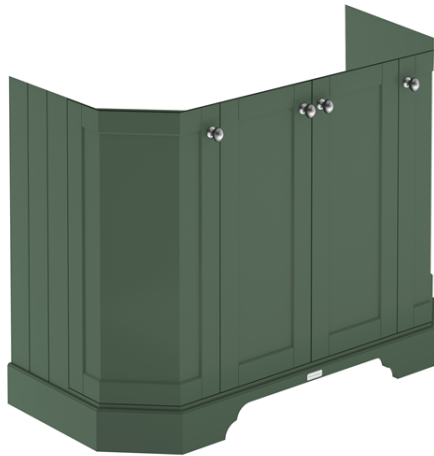

Sales Code: LOF885

Description: 1000 4-Door Angled Unit & Marble Top 3Th

Packaging Details

Barcode: 5056462646954

Sales Code: LON806

Description: 1000 4-Door Angled Basin Unit

Product Dimensions

Height (mm):	810
Width (mm):	1036
Depth (mm):	473
Nett Weight (kg):	42.5

Packaging Dimensions

Height (mm):	850
Width (mm):	1055
Depth (mm):	510
Gross Weight (kg):	43.5

Packaging Data

Box Colour:	Brown Cardboard Box
Box Qty:	1
Label Size:	150 x 100
Label Colour:	White Label
Label Qty:	2

Outer Box Dimensions (If Applicable)

Height (mm):	
Width (mm):	
Depth (mm):	
Gross Weight (kg):	
Barcode:	5056462622798

Product Details

Country of Origin:	Ireland
Fitting Instruction:	No
CE & UKCA:	
FSC Certified Materials:	Yes
Colour:	Hunter Green
Construction Method:	Cam & Wood Dowel
Construction Type:	Rigid
Cabinet Finish:	Mdf Vinyl Smooth Matt
Fascia Finish:	Mdf Vinyl Smooth Matt
Cabinet Thickness (mm):	18
Fascia Thickness (mm):	18
Drawer Included:	No
Drawer Type:	Not Applicable
No of Shelves:	1
Hinge Type:	95 Degree Inset Clip-On S/C
Hinge Included:	Yes
Adjustable Legs:	Not Applicable
Fixings Included:	Not Required
Handle Style:	Traditional
Waste Shroud:	No
Handle Included:	Yes
Handle Type:	Knob

Sales Code: LOM272

Description: 1000 Single Bowl Angled Marble Top 3Th

Product Dimensions

Height (mm):	268
Width (mm):	1020
Depth (mm):	470
Nett Weight (kg):	18

Packaging Dimensions

Height (mm):	250
Width (mm):	1100
Depth (mm):	580
Gross Weight (kg):	18.5