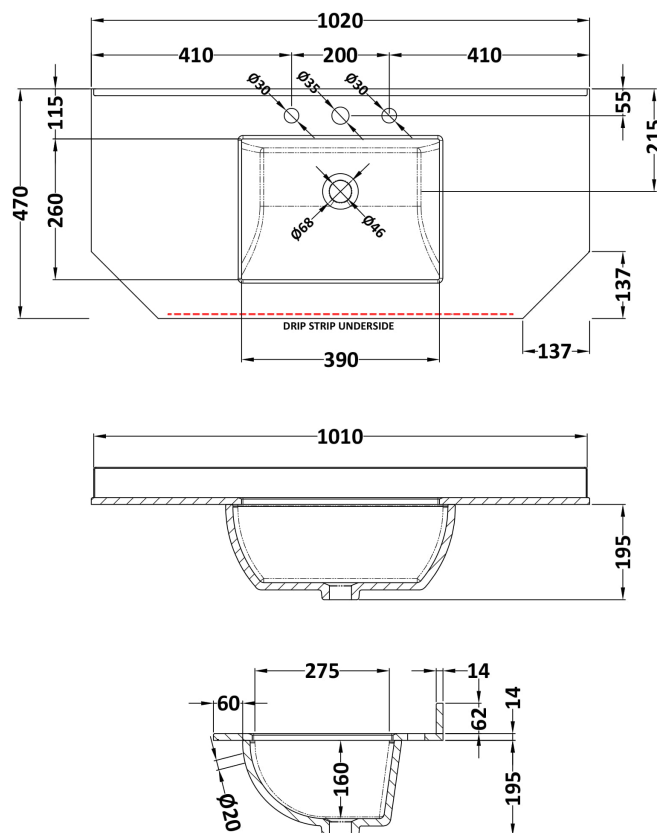

Packaging Dimensions

Height (mm):	850
Width (mm):	1055
Depth (mm):	510
Gross Weight (kg):	43.5

Packaging Data

Box Colour:	Brown Cardboard Box
Box Qty:	1
Label Size:	150 x 100
Label Colour:	White Label
Label Qty:	2

Outer Box Dimensions (If Applicable)

Height (mm):	
Width (mm):	
Depth (mm):	
Gross Weight (kg):	
Barcode:	5056462622798

Product Details

Country of Origin:	Ireland
Fitting Instruction:	No
CE & UKCA:	
FSC Certified Materials:	Yes
Colour:	Hunter Green
Construction Method:	Cam & Wood Dowel
Construction Type:	Rigid
Cabinet Finish:	Mdf Vinyl Smooth Matt
Fascia Finish:	Mdf Vinyl Smooth Matt
Cabinet Thickness (mm):	18
Fascia Thickness (mm):	18
Drawer Included:	No
Drawer Type:	Not Applicable
No of Shelves:	1
Hinge Type:	95 Degree Inset Clip-On S/C
Hinge Included:	Yes
Adjustable Legs:	Not Applicable
Fixings Included:	Not Required
Handle Style:	Traditional
Waste Shroud:	No
Handle Included:	Yes
Handle Type:	Knob

Sales Code: LOM272

Description: 1000 Single Bowl Angled Marble Top 3Th

Product Dimensions

Height (mm):	268
Width (mm):	1020
Depth (mm):	470
Nett Weight (kg):	18

Packaging Dimensions

Height (mm):	250
Width (mm):	1100
Depth (mm):	580
Gross Weight (kg):	18.5

Packaging Data

Box Colour:	White Cardboard Box
Box Qty:	1
Label Size:	100 x 50
Label Colour:	White Label
Label Qty:	2

Outer Box Dimensions (If Applicable)

Height (mm):	
Width (mm):	
Depth (mm):	
Gross Weight (kg):	
Barcode:	5056211871583