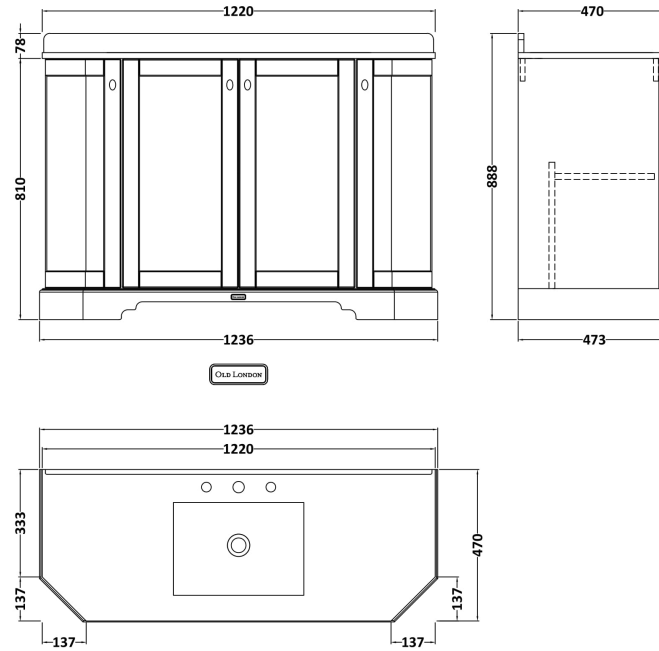

Sales Code: LOF859

Description: 1200 4-Door Angled Unit & Marble Top 3Th

Packaging Details

Barcode: 5056462646824

Sales Code: LON808

Description: 1200 4-Door Angled Basin Unit

Product Dimensions

Height (mm):	810
Width (mm):	1236
Depth (mm):	473
Nett Weight (kg):	54.5

Packaging Dimensions

Height (mm):	840
Width (mm):	1252
Depth (mm):	511
Gross Weight (kg):	55

Packaging Data

Box Colour:	Brown Cardboard Box
Box Qty:	1
Label Size:	150 x 100
Label Colour:	White Label
Label Qty:	2

Outer Box Dimensions (If Applicable)

Height (mm):	
Width (mm):	
Depth (mm):	
Gross Weight (kg):	
Barcode:	5056462622835

Product Details

Country of Origin:	United Kingdom
Fitting Instruction:	No
CE & UKCA:	
FSC Certified Materials:	Yes
Colour:	Hunter Green
Construction Method:	Cam & Wood Dowel
Construction Type:	Rigid
Cabinet Finish:	Mdf Vinyl Smooth Matt
Fascia Finish:	Mdf Vinyl Smooth Matt
Cabinet Thickness (mm):	18
Fascia Thickness (mm):	18
Drawer Included:	No
Drawer Type:	Not Applicable
No of Shelves:	2
Hinge Type:	95 Degree Inset Clip-On S/C
Hinge Included:	Yes
Adjustable Legs:	Not Applicable
Fixings Included:	Not Required
Handle Style:	Traditional
Waste Shroud:	No
Handle Included:	Yes
Handle Type:	Knob

Sales Code: LOM278

Description: 1200 Single Bowl Angled Marble Top 3Th

Product Dimensions

Height (mm):	268
Width (mm):	1220
Depth (mm):	470
Nett Weight (kg):	27.5

Packaging Dimensions

Height (mm):	250
Width (mm):	1300
Depth (mm):	580
Gross Weight (kg):	28