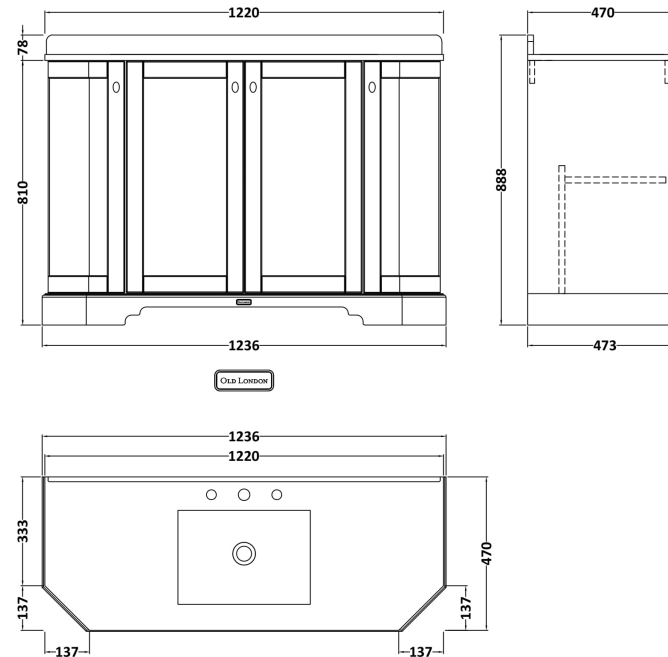

Sales Code: LOF859

Description: 1200 4-Door Angled Unit & Marble Top 3Th

Packaging Details

Barcode: 5056462646824

Sales Code: LON808

Description: 1200 4-Door Angled Basin Unit

Product Dimensions

Height (mm):	810
Width (mm):	1236
Depth (mm):	473
Nett Weight (kg):	54.5

Packaging Dimensions

Height (mm):	840
Width (mm):	1252
Depth (mm):	511
Gross Weight (kg):	55

Packaging Data

Box Colour:	Brown Cardboard Box
Box Qty:	1
Label Size:	150 x 100
Label Colour:	White Label
Label Qty:	2

Outer Box Dimensions (If Applicable)

Height (mm):	
Width (mm):	
Depth (mm):	
Gross Weight (kg):	
Barcode:	5056462622835

Product Details

Country of Origin:	United Kingdom
Fitting Instruction:	No
CE & UKCA:	
FSC Certified Materials:	Yes
Colour:	Hunter Green
Construction Method:	Cam & Wood Dowel
Construction Type:	Rigid
Cabinet Finish:	Mdf Vinyl Smooth Matt
Fascia Finish:	Mdf Vinyl Smooth Matt
Cabinet Thickness (mm):	18
Fascia Thickness (mm):	18
Drawer Included:	No
Drawer Type:	Not Applicable
No of Shelves:	2
Hinge Type:	95 Degree Inset Clip-On S/C
Hinge Included:	Yes
Adjustable Legs:	Not Applicable
Fixings Included:	Not Required
Handle Style:	Traditional
Waste Shroud:	No
Handle Included:	Yes
Handle Type:	Knob

Sales Code: LOM278

Description: 1200 Single Bowl Angled Marble Top 3Th

Product Dimensions

Height (mm):	268
Width (mm):	1220
Depth (mm):	470
Nett Weight (kg):	27.5

Packaging Dimensions

Height (mm):	250
Width (mm):	1300
Depth (mm):	580
Gross Weight (kg):	28