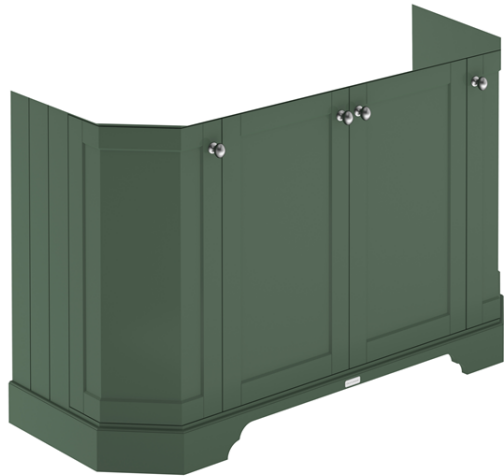

Sales Code: LOF859

Description: 1200 4-Door Angled Unit & Marble Top 3Th

Packaging Details

Barcode: 5056462646824

Sales Code: LON808

Description: 1200 4-Door Angled Basin Unit

Product Dimensions

Height (mm):	810
Width (mm):	1236
Depth (mm):	473
Nett Weight (kg):	54.5

Packaging Dimensions

Height (mm):	840
Width (mm):	1252
Depth (mm):	511
Gross Weight (kg):	55

Packaging Data

Box Colour:	Brown Cardboard Box
Box Qty:	1
Label Size:	150 x 100
Label Colour:	White Label
Label Qty:	2

Outer Box Dimensions (If Applicable)

Height (mm):	
Width (mm):	
Depth (mm):	
Gross Weight (kg):	
Barcode:	5056462622835

Product Details

Country of Origin:	United Kingdom
Fitting Instruction:	No
CE & UKCA:	
FSC Certified Materials:	Yes
Colour:	Hunter Green
Construction Method:	Cam & Wood Dowel
Construction Type:	Rigid
Cabinet Finish:	Mdf Vinyl Smooth Matt
Fascia Finish:	Mdf Vinyl Smooth Matt
Cabinet Thickness (mm):	18
Fascia Thickness (mm):	18
Drawer Included:	No
Drawer Type:	Not Applicable
No of Shelves:	2
Hinge Type:	95 Degree Inset Clip-On S/C
Hinge Included:	Yes
Adjustable Legs:	Not Applicable
Fixings Included:	Not Required
Handle Style:	Traditional
Waste Shroud:	No
Handle Included:	Yes
Handle Type:	Knob

Sales Code: LOM278

Description: 1200 Single Bowl Angled Marble Top 3Th

Product Dimensions

Height (mm):	268
Width (mm):	1220
Depth (mm):	470
Nett Weight (kg):	27.5

Packaging Dimensions

Height (mm):	250
Width (mm):	1300
Depth (mm):	580
Gross Weight (kg):	28