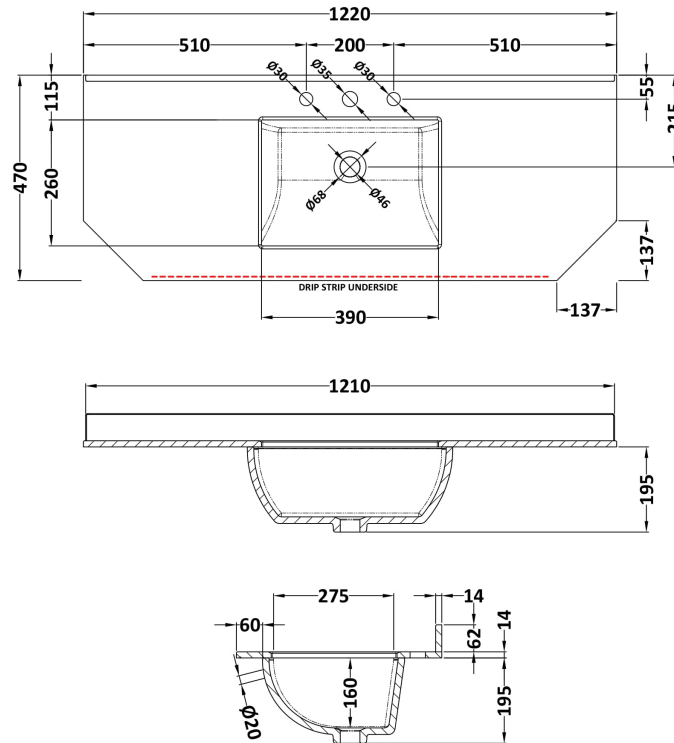

Packaging Dimensions

Height (mm):	840
Width (mm):	1252
Depth (mm):	511
Gross Weight (kg):	55

Packaging Data

Box Colour:	Brown Cardboard Box
Box Qty:	1
Label Size:	150 x 100
Label Colour:	White Label
Label Qty:	2

Outer Box Dimensions (If Applicable)

Height (mm):	
Width (mm):	
Depth (mm):	
Gross Weight (kg):	
Barcode:	5056462622835

Product Details

Country of Origin:	United Kingdom
Fitting Instruction:	No
CE & UKCA:	
FSC Certified Materials:	Yes
Colour:	Hunter Green
Construction Method:	Cam & Wood Dowel
Construction Type:	Rigid
Cabinet Finish:	Mdf Vinyl Smooth Matt
Fascia Finish:	Mdf Vinyl Smooth Matt
Cabinet Thickness (mm):	18
Fascia Thickness (mm):	18
Drawer Included:	No
Drawer Type:	Not Applicable
No of Shelves:	2
Hinge Type:	95 Degree Inset Clip-On S/C
Hinge Included:	Yes
Adjustable Legs:	Not Applicable
Fixings Included:	Not Required
Handle Style:	Traditional
Waste Shroud:	No
Handle Included:	Yes
Handle Type:	Knob

Sales Code: LOM278

Description: 1200 Single Bowl Angled Marble Top 3Th

Product Dimensions

Height (mm):	268
Width (mm):	1220
Depth (mm):	470
Nett Weight (kg):	27.5

Packaging Dimensions

Height (mm):	250
Width (mm):	1300
Depth (mm):	580
Gross Weight (kg):	28

Packaging Data

Box Colour:	White Cardboard Box
Box Qty:	1
Label Size:	100 x 50
Label Colour:	White Label
Label Qty:	2

Outer Box Dimensions (If Applicable)

Height (mm):	
Width (mm):	
Depth (mm):	
Gross Weight (kg):	
Barcode:	5056211871521