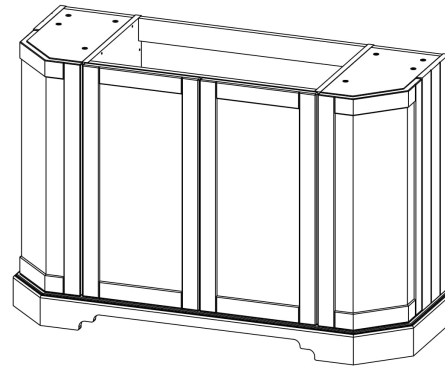

### Product Dimensions

Height (mm):	810
Width (mm):	1236
Depth (mm):	473
Nett Weight (kg):	54.5

### Packaging Dimensions

Height (mm):	840
Width (mm):	1252
Depth (mm):	511
Gross Weight (kg):	55

### Product Dimensions

Height (mm):	268
Width (mm):	1220
Depth (mm):	470
Nett Weight (kg):	27.5

### Packaging Dimensions

Height (mm):	250
Width (mm):	1300
Depth (mm):	580
Gross Weight (kg):	28