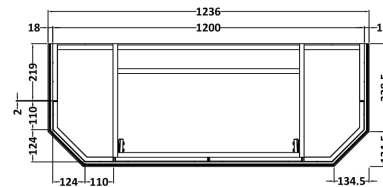

### Product Dimensions

Height (mm):	810
Width (mm):	1236
Depth (mm):	473
Nett Weight (kg):	54.5

### Packaging Dimensions

Height (mm):	840
Width (mm):	1252
Depth (mm):	511
Gross Weight (kg):	55

### Product Dimensions

Height (mm):	268
Width (mm):	1220
Depth (mm):	470
Nett Weight (kg):	27.5

### Packaging Dimensions

Height (mm):	250
Width (mm):	1300
Depth (mm):	580
Gross Weight (kg):	28