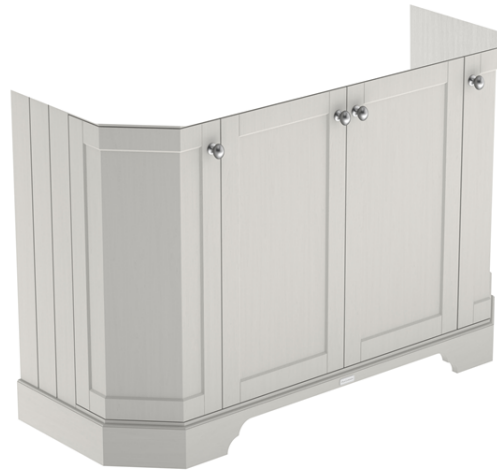

Sales Code: LOF459

Description: 1200 4-Door Angled Unit & Marble Top 3Th

### Packaging Details

Barcode: 5056462603049

Sales Code: LON408

Description: 1200 4-Door Angled Basin Unit

### Product Dimensions

Height (mm):	810
Width (mm):	1236
Depth (mm):	473
Nett Weight (kg):	54.5