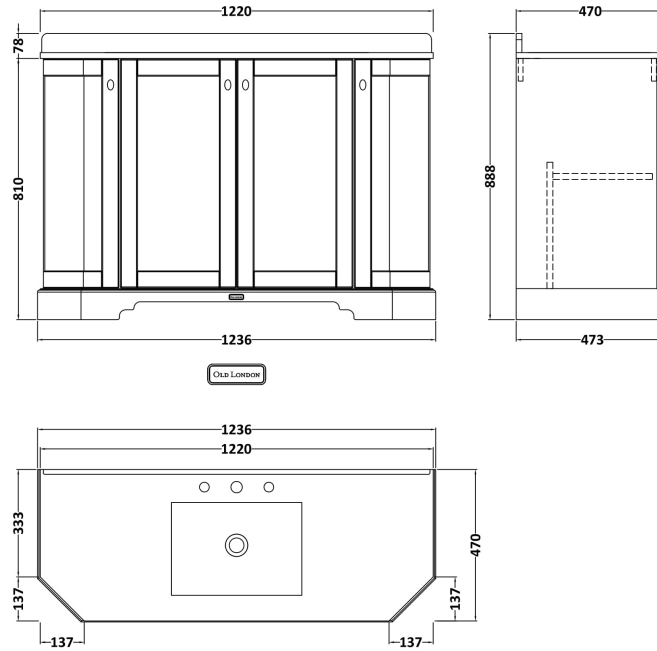

Sales Code: LOF459

Description: 1200 4-Door Angled Unit & Marble Top 3Th

Packaging Details

Barcode: 5056462603049