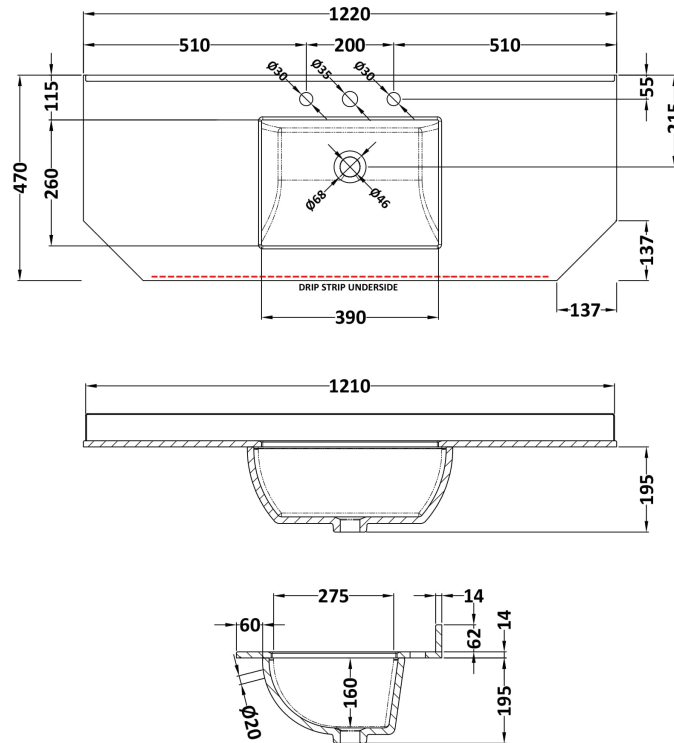

### Product Dimensions

Height (mm):	810
Width (mm):	1236
Depth (mm):	473
Nett Weight (kg):	54.5

### Packaging Dimensions

Height (mm):	840
Width (mm):	1252
Depth (mm):	511
Gross Weight (kg):	55

### Outer Box Dimensions (If Applicable)

Height (mm):	
Width (mm):	
Depth (mm):	
Gross Weight (kg):	
Barcode:	5056211871743

### Product Dimensions

Height (mm):	268
Width (mm):	1220
Depth (mm):	470
Nett Weight (kg):	27.5