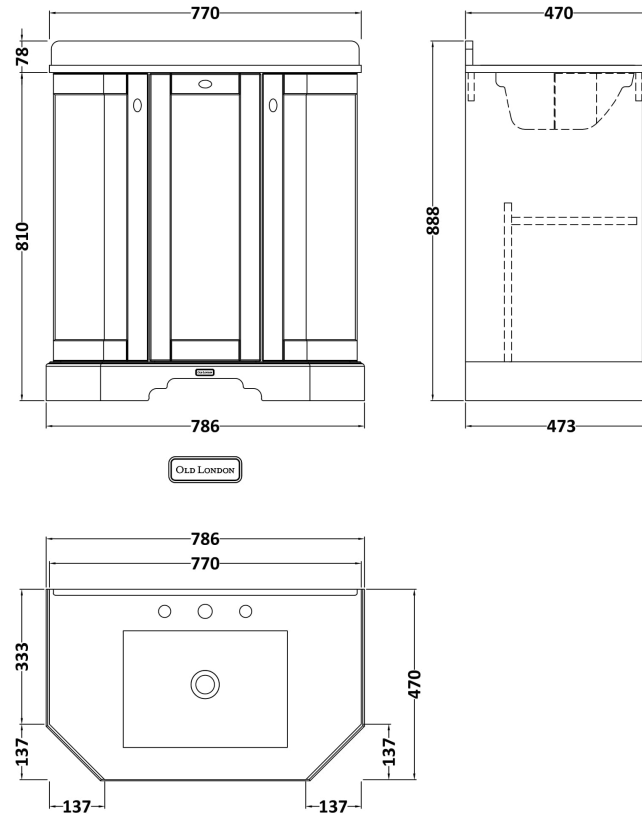

Sales Code: LOF815

Description: 750 3-Door Angled Unit & Marble Top 3Th

Packaging Details

Barcode: 5056462646619