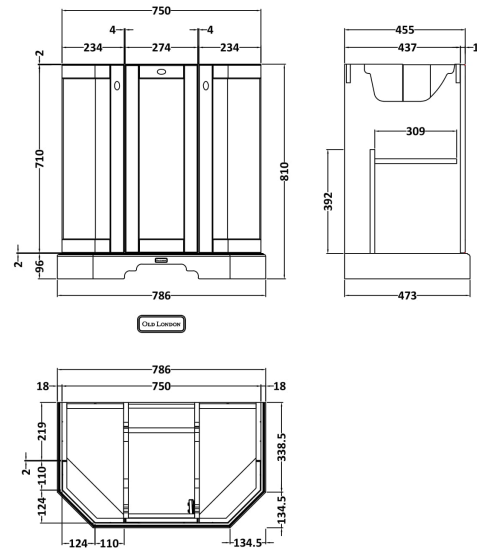

### Product Dimensions

Height (mm):	810
Width (mm):	786
Depth (mm):	473
Nett Weight (kg):	32.5

### Packaging Dimensions

Height (mm):	850
Width (mm):	805
Depth (mm):	510
Gross Weight (kg):	33

### Product Dimensions

Height (mm):	268
Width (mm):	770
Depth (mm):	470
Nett Weight (kg):	18

### Packaging Dimensions

Height (mm):	250
Width (mm):	860
Depth (mm):	580
Gross Weight (kg):	18.5