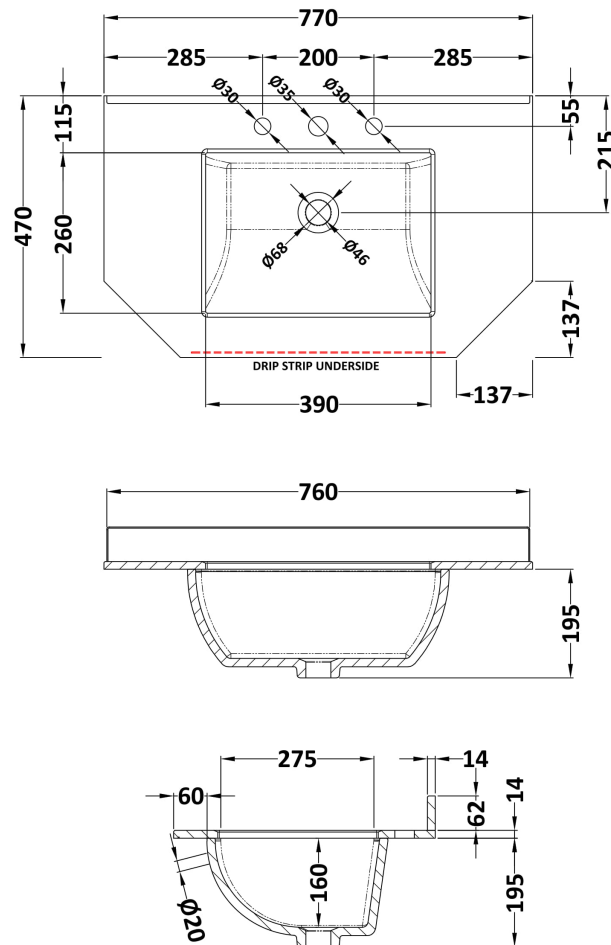

### Product Dimensions

Height (mm):	810
Width (mm):	786
Depth (mm):	473
Nett Weight (kg):	32.5

### Outer Box Dimensions (If Applicable)

Height (mm):	
Width (mm):	
Depth (mm):	
Gross Weight (kg):	
Barcode:	5056462622750

### Product Dimensions

Height (mm):	268
Width (mm):	770
Depth (mm):	470
Nett Weight (kg):	18

### Packaging Dimensions

Height (mm):	250
Width (mm):	860
Depth (mm):	580
Gross Weight (kg):	18.5