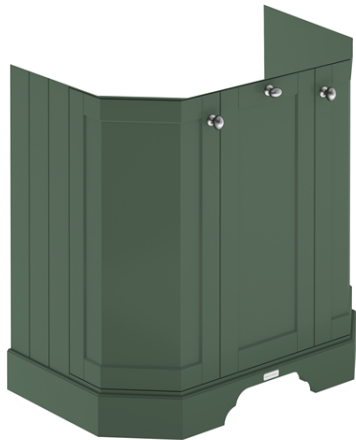

Sales Code: LOF815

Description: 750 3-Door Angled Unit & Marble Top 3Th

### Packaging Details

Barcode: 5056462646619

Sales Code: LON804

Description: 750 3-Door Angled Basin Unit

### Product Dimensions

Height (mm):	810
Width (mm):	786
Depth (mm):	473
Nett Weight (kg):	32.5

### Packaging Dimensions

Height (mm):	850
Width (mm):	805
Depth (mm):	510
Gross Weight (kg):	33