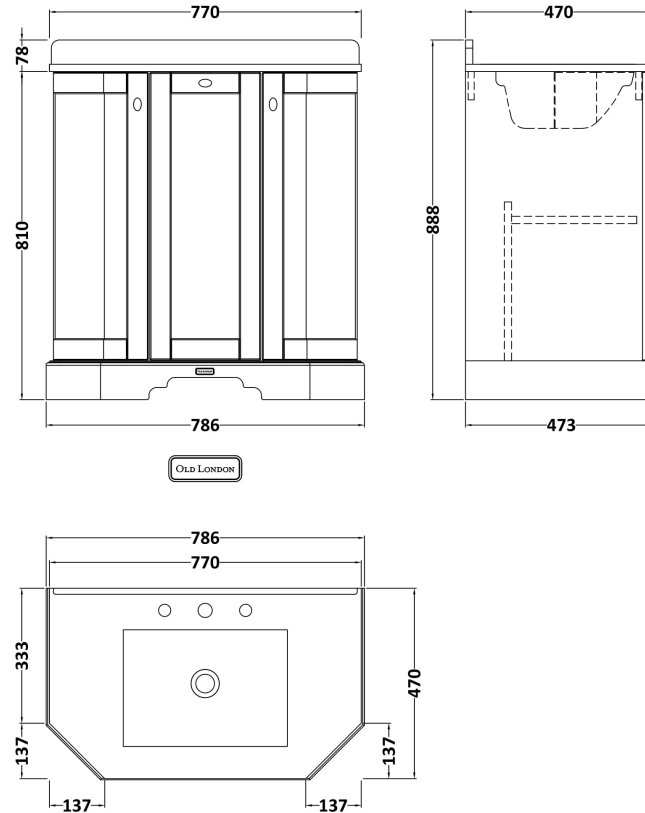

Sales Code: LOF215

Description: 750 3-Door Angled Unit & Marble Top 3Th

Packaging Details

Barcode: 5056462602622