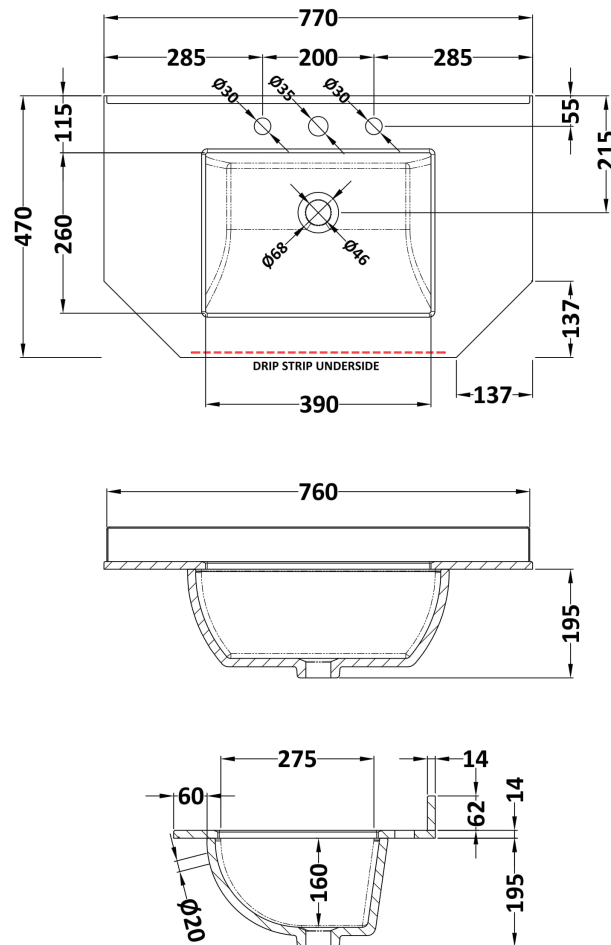

### Product Dimensions

Height (mm):	810
Width (mm):	786
Depth (mm):	473
Nett Weight (kg):	32.5

### Outer Box Dimensions (If Applicable)

Height (mm):	
Width (mm):	
Depth (mm):	
Gross Weight (kg):	
Barcode:	5056211871828

### Product Dimensions

Height (mm):	268
Width (mm):	770
Depth (mm):	470
Nett Weight (kg):	18

### Packaging Dimensions

Height (mm):	250
Width (mm):	860
Depth (mm):	580
Gross Weight (kg):	18.5