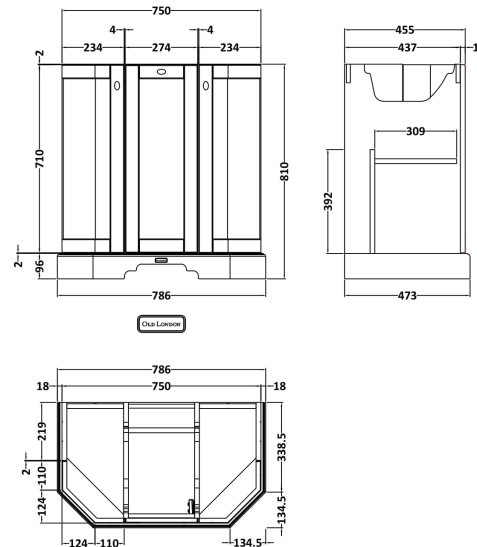

### Product Dimensions

Height (mm):	810
Width (mm):	786
Depth (mm):	473
Nett Weight (kg):	32.5

### Packaging Dimensions

Height (mm):	850
Width (mm):	805
Depth (mm):	510
Gross Weight (kg):	33

### Product Dimensions

Height (mm):	268
Width (mm):	770
Depth (mm):	470
Nett Weight (kg):	18

### Packaging Dimensions

Height (mm):	250
Width (mm):	860
Depth (mm):	580
Gross Weight (kg):	18.5