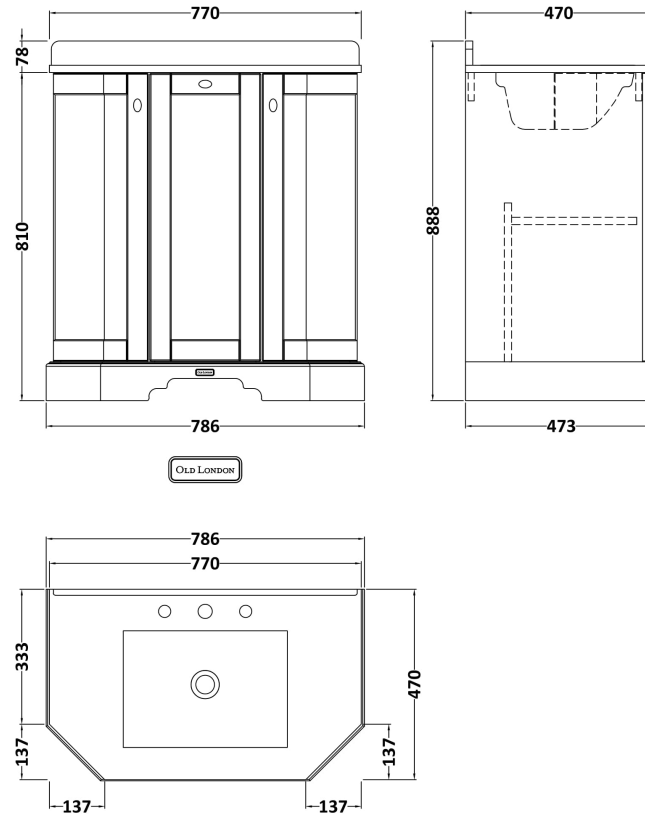

Sales Code: LOF415

Description: 750 3-Door Angled Unit & Marble Top 3Th

Packaging Details

Barcode: 5056462602684