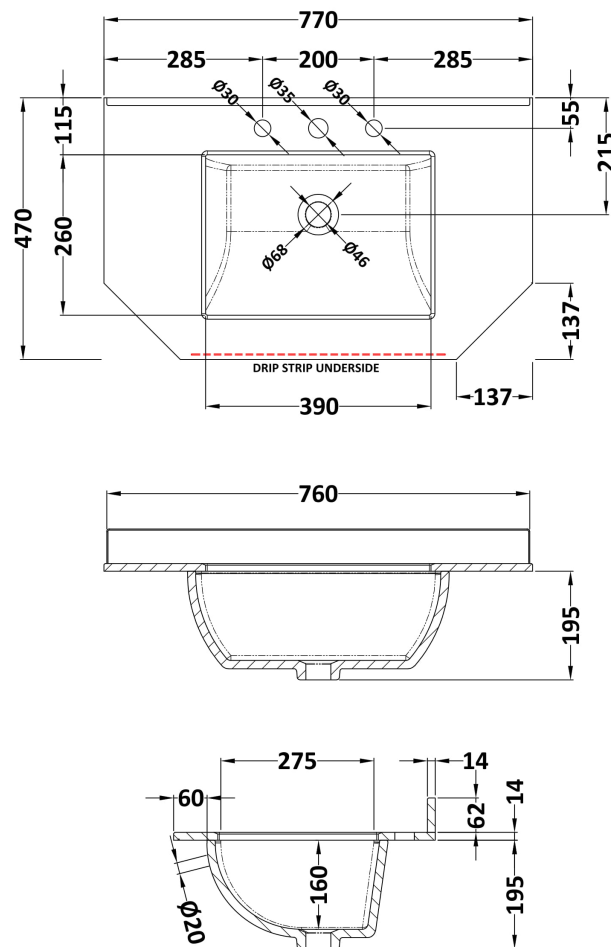

### Product Dimensions

|                   |      |
|-------------------|------|
| Height (mm):      | 810  |
| Width (mm):       | 786  |
| Depth (mm):       | 473  |
| Nett Weight (kg): | 32.5 |

### Packaging Dimensions

|                    |     |
|--------------------|-----|
| Height (mm):       | 850 |
| Width (mm):        | 805 |
| Depth (mm):        | 510 |
| Gross Weight (kg): | 33  |

### Outer Box Dimensions (If Applicable)

|                    |               |
|--------------------|---------------|
| Height (mm):       |               |
| Width (mm):        |               |
| Depth (mm):        |               |
| Gross Weight (kg): |               |
| Barcode:           | 5056211871804 |

### Product Dimensions

|                   |     |
|-------------------|-----|
| Height (mm):      | 268 |
| Width (mm):       | 770 |
| Depth (mm):       | 470 |
| Nett Weight (kg): | 18  |