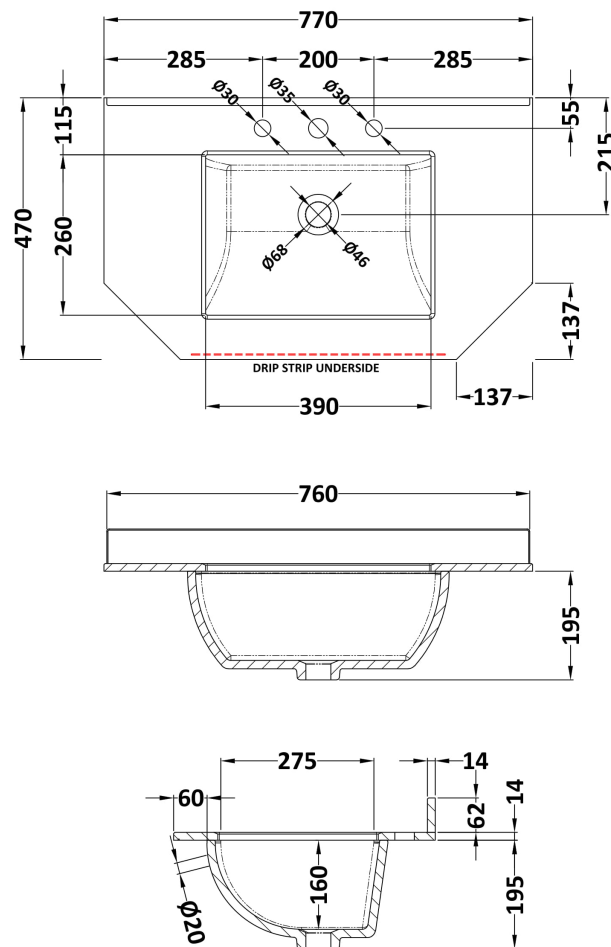

Packaging Dimensions

Height (mm):	850
Width (mm):	805
Depth (mm):	510
Gross Weight (kg):	33

Packaging Data

Box Colour:	Brown Cardboard Box
Box Qty:	1
Label Size:	150 x 100
Label Colour:	White Label
Label Qty:	2

Outer Box Dimensions (If Applicable)

Height (mm):	
Width (mm):	
Depth (mm):	
Gross Weight (kg):	
Barcode:	5056211871811

Product Details

Country of Origin:	Ireland
Fitting Instruction:	No
CE & UKCA:	
FSC Certified Materials:	Yes
Colour:	Twilight Blue
Construction Method:	Cam & Wood Dowel
Construction Type:	Rigid
Cabinet Finish:	Mdf Vinyl Smooth Matt
Fascia Finish:	Mdf Vinyl Smooth Matt
Cabinet Thickness (mm):	18
Fascia Thickness (mm):	18
Drawer Included:	No
Drawer Type:	Not Applicable
No of Shelves:	1
Hinge Type:	95 Degree Inset Clip-On S/C
Hinge Included:	Yes
Adjustable Legs:	Not Applicable
Fixings Included:	Not Required
Handle Style:	Traditional
Waste Shroud:	No
Handle Included:	Yes
Handle Type:	Knob

Sales Code: LOM266

Description: 750 Single Bowl Angled Marble Top 3Th

Product Dimensions

Height (mm):	268
Width (mm):	770
Depth (mm):	470
Nett Weight (kg):	18

Packaging Dimensions

Height (mm):	250
Width (mm):	860
Depth (mm):	580
Gross Weight (kg):	18.5

Packaging Data

Box Colour:	White Cardboard Box
Box Qty:	1
Label Size:	100 x 50
Label Colour:	White Label
Label Qty:	2

Outer Box Dimensions (If Applicable)

Height (mm):	
Width (mm):	
Depth (mm):	
Gross Weight (kg):	
Barcode:	5056211871644