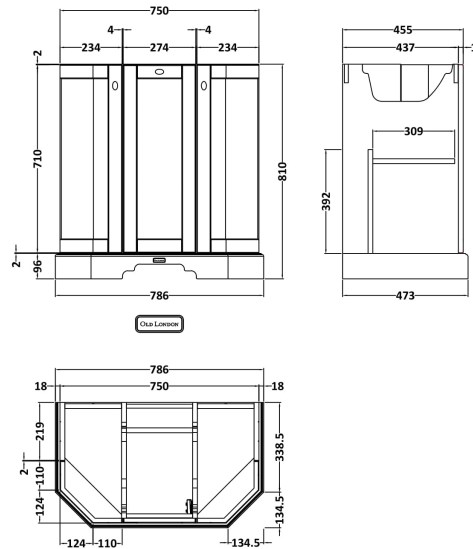

Sales Code: LOF315

Description: 750 3-Door Angled Unit & Marble Top 3Th

Packaging Details

Barcode: 5056462602653

Sales Code: LON304

Description: 750 3-Door Angled Basin Unit

Product Dimensions

Height (mm):	810
Width (mm):	786
Depth (mm):	473
Nett Weight (kg):	32.5

Packaging Dimensions

Height (mm):	850
Width (mm):	805
Depth (mm):	510
Gross Weight (kg):	33

Packaging Data

Box Colour:	Brown Cardboard Box
Box Qty:	1
Label Size:	150 x 100
Label Colour:	White Label
Label Qty:	2

Outer Box Dimensions (If Applicable)

Height (mm):	
Width (mm):	
Depth (mm):	
Gross Weight (kg):	
Barcode:	5056211871811

Product Details

Country of Origin:	Ireland
Fitting Instruction:	No
CE & UKCA:	
FSC Certified Materials:	Yes
Colour:	Twilight Blue
Construction Method:	Cam & Wood Dowel
Construction Type:	Rigid
Cabinet Finish:	Mdf Vinyl Smooth Matt
Fascia Finish:	Mdf Vinyl Smooth Matt
Cabinet Thickness (mm):	18
Fascia Thickness (mm):	18
Drawer Included:	No
Drawer Type:	Not Applicable
No of Shelves:	1
Hinge Type:	95 Degree Inset Clip-On S/C
Hinge Included:	Yes
Adjustable Legs:	Not Applicable
Fixings Included:	Not Required
Handle Style:	Traditional
Waste Shroud:	No
Handle Included:	Yes
Handle Type:	Knob

Sales Code: LOM266

Description: 750 Single Bowl Angled Marble Top 3Th

Product Dimensions

Height (mm):	268
Width (mm):	770
Depth (mm):	470
Nett Weight (kg):	18

Packaging Dimensions

Height (mm):	250
Width (mm):	860
Depth (mm):	580
Gross Weight (kg):	18.5