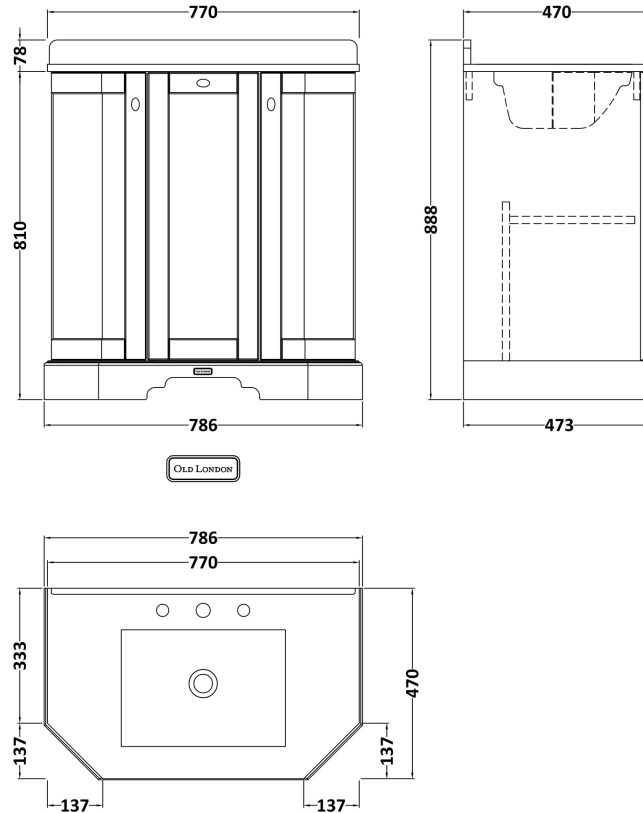

Sales Code: LOF315

Description: 750 3-Door Angled Unit & Marble Top 3Th

Packaging Details

Barcode: 5056462602653

Sales Code: LON304

Description: 750 3-Door Angled Basin Unit

Product Dimensions

Height (mm):	810
Width (mm):	786
Depth (mm):	473
Nett Weight (kg):	32.5

Packaging Dimensions

Height (mm):	850
Width (mm):	805
Depth (mm):	510
Gross Weight (kg):	33

Packaging Data

Box Colour:	Brown Cardboard Box
Box Qty:	1
Label Size:	150 x 100
Label Colour:	White Label
Label Qty:	2

Outer Box Dimensions (If Applicable)

Height (mm):	
Width (mm):	
Depth (mm):	
Gross Weight (kg):	
Barcode:	5056211871811

Product Details

Country of Origin:	Ireland
Fitting Instruction:	No
CE & UKCA:	
FSC Certified Materials:	Yes
Colour:	Twilight Blue
Construction Method:	Cam & Wood Dowel
Construction Type:	Rigid
Cabinet Finish:	Mdf Vinyl Smooth Matt
Fascia Finish:	Mdf Vinyl Smooth Matt
Cabinet Thickness (mm):	18
Fascia Thickness (mm):	18
Drawer Included:	No
Drawer Type:	Not Applicable
No of Shelves:	1
Hinge Type:	95 Degree Inset Clip-On S/C
Hinge Included:	Yes
Adjustable Legs:	Not Applicable
Fixings Included:	Not Required
Handle Style:	Traditional
Waste Shroud:	No
Handle Included:	Yes
Handle Type:	Knob

Sales Code: LOM266

Description: 750 Single Bowl Angled Marble Top 3Th

Product Dimensions

Height (mm):	268
Width (mm):	770
Depth (mm):	470
Nett Weight (kg):	18

Packaging Dimensions

Height (mm):	250
Width (mm):	860
Depth (mm):	580
Gross Weight (kg):	18.5