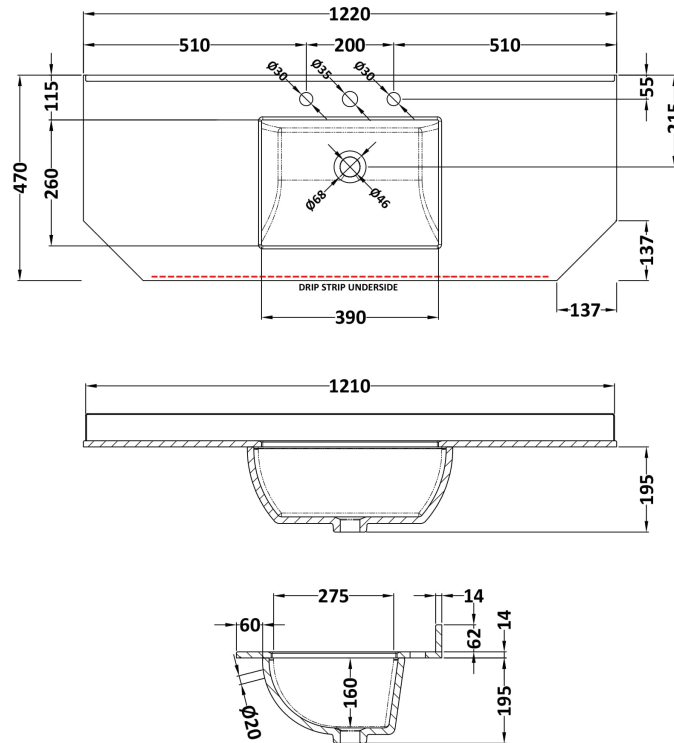

Packaging Dimensions

Height (mm):	840
Width (mm):	1252
Depth (mm):	511
Gross Weight (kg):	55

Packaging Data

Box Colour:	Brown Cardboard Box
Box Qty:	1
Label Size:	150 x 100
Label Colour:	White Label
Label Qty:	2

Outer Box Dimensions (If Applicable)

Height (mm):	
Width (mm):	
Depth (mm):	
Gross Weight (kg):	
Barcode:	5056462622835

Product Details

Country of Origin:	United Kingdom
Fitting Instruction:	No
CE & UKCA:	
FSC Certified Materials:	Yes
Colour:	Hunter Green
Construction Method:	Cam & Wood Dowel
Construction Type:	Rigid
Cabinet Finish:	Mdf Vinyl Smooth Matt
Fascia Finish:	Mdf Vinyl Smooth Matt
Cabinet Thickness (mm):	18
Fascia Thickness (mm):	18
Drawer Included:	No
Drawer Type:	Not Applicable
No of Shelves:	2
Hinge Type:	95 Degree Inset Clip-On S/C
Hinge Included:	Yes
Adjustable Legs:	Not Applicable
Fixings Included:	Not Required
Handle Style:	Traditional
Waste Shroud:	No
Handle Included:	Yes
Handle Type:	Knob

Sales Code: LOM280

Description: 1200 Single Bowl Angled Marble Top 3Th

Product Dimensions

Height (mm):	268
Width (mm):	1220
Depth (mm):	470
Nett Weight (kg):	27.5

Packaging Dimensions

Height (mm):	250
Width (mm):	1300
Depth (mm):	580
Gross Weight (kg):	28

Packaging Data

Box Colour:	White Cardboard Box
Box Qty:	1
Label Size:	100 x 50
Label Colour:	White Label
Label Qty:	2

Outer Box Dimensions (If Applicable)

Height (mm):	
Width (mm):	
Depth (mm):	
Gross Weight (kg):	
Barcode:	5056211871507