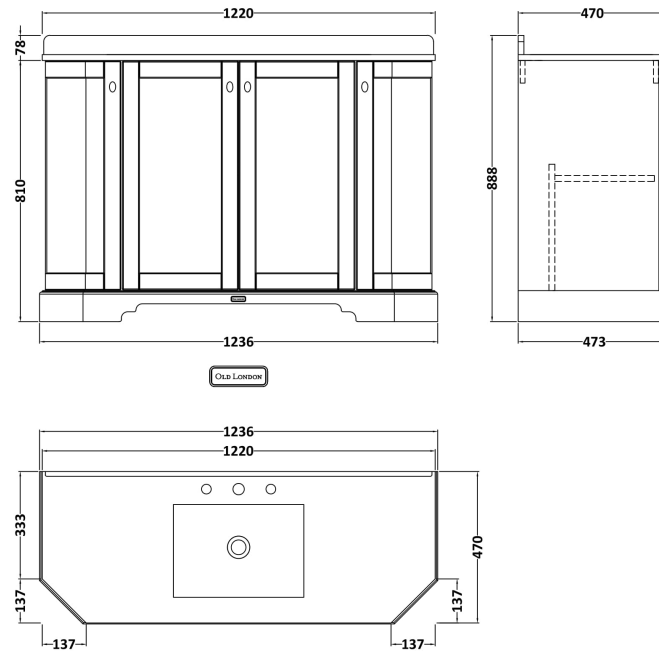

Sales Code: LOF857

Description: 1200 4-Door Angled Unit & Marble Top 3Th

Packaging Details

Barcode: 5056462646800

Sales Code: LON808

Description: 1200 4-Door Angled Basin Unit

Product Dimensions

Height (mm):	810
Width (mm):	1236
Depth (mm):	473
Nett Weight (kg):	54.5

Packaging Dimensions

Height (mm):	840
Width (mm):	1252
Depth (mm):	511
Gross Weight (kg):	55

Packaging Data

Box Colour:	Brown Cardboard Box
Box Qty:	1
Label Size:	150 x 100
Label Colour:	White Label
Label Qty:	2

Outer Box Dimensions (If Applicable)

Height (mm):	
Width (mm):	
Depth (mm):	
Gross Weight (kg):	
Barcode:	5056462622835

Product Details

Country of Origin:	United Kingdom
Fitting Instruction:	No
CE & UKCA:	
FSC Certified Materials:	Yes
Colour:	Hunter Green
Construction Method:	Cam & Wood Dowel
Construction Type:	Rigid
Cabinet Finish:	Mdf Vinyl Smooth Matt
Fascia Finish:	Mdf Vinyl Smooth Matt
Cabinet Thickness (mm):	18
Fascia Thickness (mm):	18
Drawer Included:	No
Drawer Type:	Not Applicable
No of Shelves:	2
Hinge Type:	95 Degree Inset Clip-On S/C
Hinge Included:	Yes
Adjustable Legs:	Not Applicable
Fixings Included:	Not Required
Handle Style:	Traditional
Waste Shroud:	No
Handle Included:	Yes
Handle Type:	Knob

Sales Code: LOM280

Description: 1200 Single Bowl Angled Marble Top 3Th

Product Dimensions

Height (mm):	268
Width (mm):	1220
Depth (mm):	470
Nett Weight (kg):	27.5

Packaging Dimensions

Height (mm):	250
Width (mm):	1300
Depth (mm):	580
Gross Weight (kg):	28