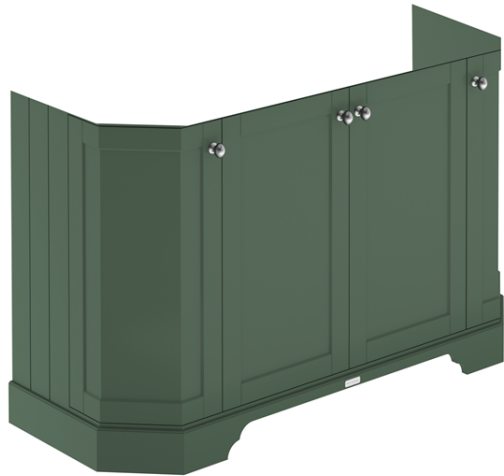

Sales Code: LOF857

Description: 1200 4-Door Angled Unit & Marble Top 3Th

Packaging Details

Barcode: 5056462646800

Sales Code: LON808

Description: 1200 4-Door Angled Basin Unit

Product Dimensions

Height (mm):	810
Width (mm):	1236
Depth (mm):	473
Nett Weight (kg):	54.5

Packaging Dimensions

Height (mm):	840
Width (mm):	1252
Depth (mm):	511
Gross Weight (kg):	55

Packaging Data

Box Colour:	Brown Cardboard Box
Box Qty:	1
Label Size:	150 x 100
Label Colour:	White Label
Label Qty:	2

Outer Box Dimensions (If Applicable)

Height (mm):	
Width (mm):	
Depth (mm):	
Gross Weight (kg):	
Barcode:	5056462622835

Product Details

Country of Origin:	United Kingdom
Fitting Instruction:	No
CE & UKCA:	
FSC Certified Materials:	Yes
Colour:	Hunter Green
Construction Method:	Cam & Wood Dowel
Construction Type:	Rigid
Cabinet Finish:	Mdf Vinyl Smooth Matt
Fascia Finish:	Mdf Vinyl Smooth Matt
Cabinet Thickness (mm):	18
Fascia Thickness (mm):	18
Drawer Included:	No
Drawer Type:	Not Applicable
No of Shelves:	2
Hinge Type:	95 Degree Inset Clip-On S/C
Hinge Included:	Yes
Adjustable Legs:	Not Applicable
Fixings Included:	Not Required
Handle Style:	Traditional
Waste Shroud:	No
Handle Included:	Yes
Handle Type:	Knob

Sales Code: LOM280

Description: 1200 Single Bowl Angled Marble Top 3Th

Product Dimensions

Height (mm):	268
Width (mm):	1220
Depth (mm):	470
Nett Weight (kg):	27.5

Packaging Dimensions

Height (mm):	250
Width (mm):	1300
Depth (mm):	580
Gross Weight (kg):	28