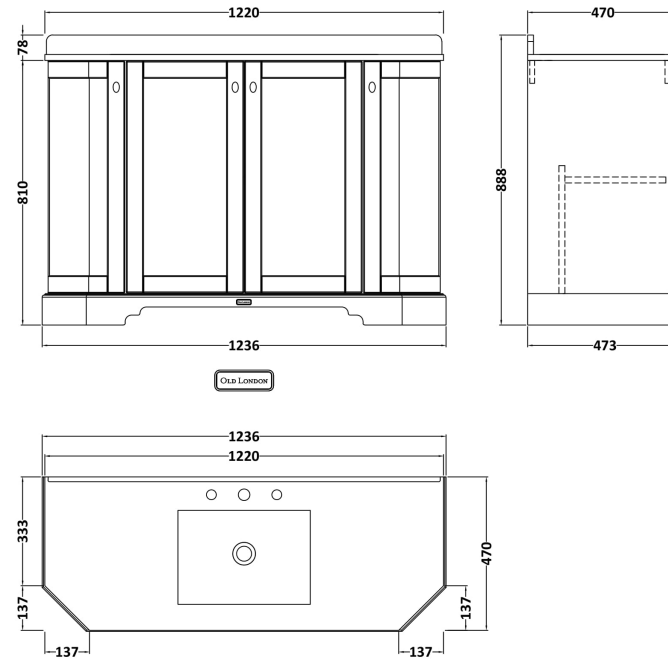

Sales Code: LOF857

Description: 1200 4-Door Angled Unit & Marble Top 3Th

Packaging Details

Barcode: 5056462646800

Sales Code: LON808

Description: 1200 4-Door Angled Basin Unit

Product Dimensions

Height (mm):	810
Width (mm):	1236
Depth (mm):	473
Nett Weight (kg):	54.5

Packaging Dimensions

Height (mm):	840
Width (mm):	1252
Depth (mm):	511
Gross Weight (kg):	55

Packaging Data

Box Colour:	Brown Cardboard Box
Box Qty:	1
Label Size:	150 x 100
Label Colour:	White Label
Label Qty:	2

Outer Box Dimensions (If Applicable)

Height (mm):	
Width (mm):	
Depth (mm):	
Gross Weight (kg):	
Barcode:	5056462622835

Product Details

Country of Origin:	United Kingdom
Fitting Instruction:	No
CE & UKCA:	
FSC Certified Materials:	Yes
Colour:	Hunter Green
Construction Method:	Cam & Wood Dowel
Construction Type:	Rigid
Cabinet Finish:	Mdf Vinyl Smooth Matt
Fascia Finish:	Mdf Vinyl Smooth Matt
Cabinet Thickness (mm):	18
Fascia Thickness (mm):	18
Drawer Included:	No
Drawer Type:	Not Applicable
No of Shelves:	2
Hinge Type:	95 Degree Inset Clip-On S/C
Hinge Included:	Yes
Adjustable Legs:	Not Applicable
Fixings Included:	Not Required
Handle Style:	Traditional
Waste Shroud:	No
Handle Included:	Yes
Handle Type:	Knob

Sales Code: LOM280

Description: 1200 Single Bowl Angled Marble Top 3Th

Product Dimensions

Height (mm):	268
Width (mm):	1220
Depth (mm):	470
Nett Weight (kg):	27.5

Packaging Dimensions

Height (mm):	250
Width (mm):	1300
Depth (mm):	580
Gross Weight (kg):	28