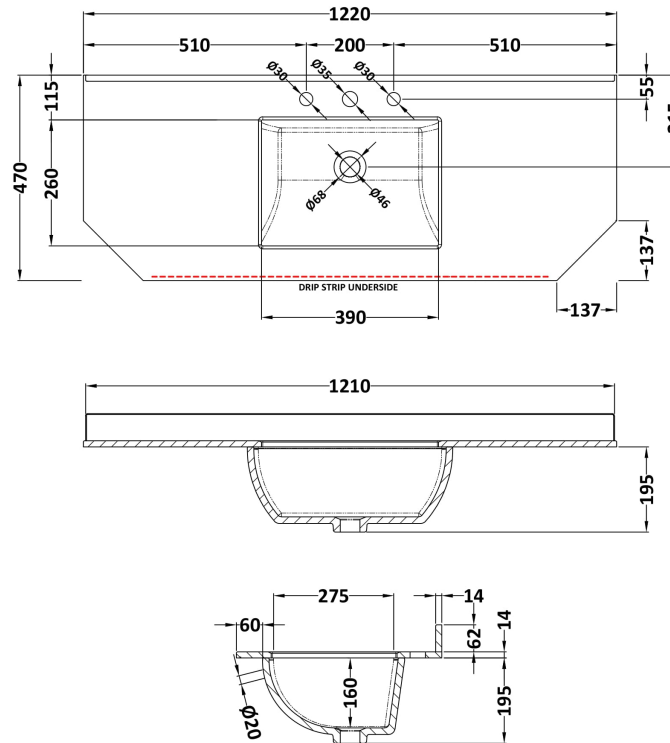

Packaging Dimensions

Height (mm):	840
Width (mm):	1252
Depth (mm):	511
Gross Weight (kg):	55

Packaging Data

Box Colour:	Brown Cardboard Box
Box Qty:	1
Label Size:	150 x 100
Label Colour:	White Label
Label Qty:	2

Outer Box Dimensions (If Applicable)

Height (mm):	
Width (mm):	
Depth (mm):	
Gross Weight (kg):	
Barcode:	5056211871767

Product Details

Country of Origin:	Ireland
Fitting Instruction:	No
CE & UKCA:	
FSC Certified Materials:	Yes
Colour:	Storm Grey
Construction Method:	Cam & Wood Dowel
Construction Type:	Rigid
Cabinet Finish:	Mdf Vinyl Smooth Matt
Fascia Finish:	Mdf Vinyl Smooth Matt
Cabinet Thickness (mm):	18
Fascia Thickness (mm):	18
Drawer Included:	No
Drawer Type:	Not Applicable
No of Shelves:	2
Hinge Type:	95 Degree Inset Clip-On S/C
Hinge Included:	Yes
Adjustable Legs:	Not Applicable
Fixings Included:	Not Required
Handle Style:	Traditional
Waste Shroud:	No
Handle Included:	Yes
Handle Type:	Knob

Sales Code: LOM280

Description: 1200 Single Bowl Angled Marble Top 3Th

Product Dimensions

Height (mm):	268
Width (mm):	1220
Depth (mm):	470
Nett Weight (kg):	27.5

Packaging Dimensions

Height (mm):	250
Width (mm):	1300
Depth (mm):	580
Gross Weight (kg):	28

Packaging Data

Box Colour:	White Cardboard Box
Box Qty:	1
Label Size:	100 x 50
Label Colour:	White Label
Label Qty:	2

Outer Box Dimensions (If Applicable)

Height (mm):	
Width (mm):	
Depth (mm):	
Gross Weight (kg):	
Barcode:	5056211871507