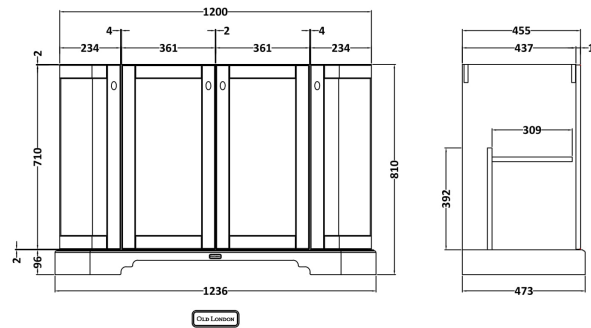

Sales Code: LOF257

Description: 1200 4-Door Angled Unit & Marble Top 3Th

Packaging Details

Barcode: 5056462603001

Sales Code: LON208

Description: 1200 4-Door Angled Basin Unit

Product Dimensions

Height (mm):	810
Width (mm):	1236
Depth (mm):	473
Nett Weight (kg):	54.5

Packaging Dimensions

Height (mm):	840
Width (mm):	1252
Depth (mm):	511
Gross Weight (kg):	55

Packaging Data

Box Colour:	Brown Cardboard Box
Box Qty:	1
Label Size:	150 x 100
Label Colour:	White Label
Label Qty:	2

Outer Box Dimensions (If Applicable)

Height (mm):	
Width (mm):	
Depth (mm):	
Gross Weight (kg):	
Barcode:	5056211871767

Product Details

Country of Origin:	Ireland
Fitting Instruction:	No
CE & UKCA:	
FSC Certified Materials:	Yes
Colour:	Storm Grey
Construction Method:	Cam & Wood Dowel
Construction Type:	Rigid
Cabinet Finish:	Mdf Vinyl Smooth Matt
Fascia Finish:	Mdf Vinyl Smooth Matt
Cabinet Thickness (mm):	18
Fascia Thickness (mm):	18
Drawer Included:	No
Drawer Type:	Not Applicable
No of Shelves:	2
Hinge Type:	95 Degree Inset Clip-On S/C
Hinge Included:	Yes
Adjustable Legs:	Not Applicable
Fixings Included:	Not Required
Handle Style:	Traditional
Waste Shroud:	No
Handle Included:	Yes
Handle Type:	Knob

Sales Code: LOM280

Description: 1200 Single Bowl Angled Marble Top 3Th

Product Dimensions

Height (mm):	268
Width (mm):	1220
Depth (mm):	470
Nett Weight (kg):	27.5

Packaging Dimensions

Height (mm):	250
Width (mm):	1300
Depth (mm):	580
Gross Weight (kg):	28