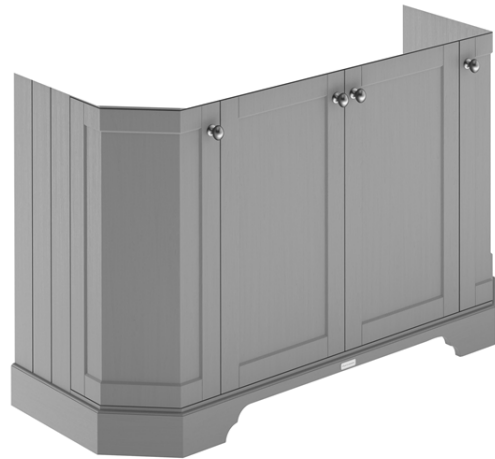

Sales Code: LOF257

Description: 1200 4-Door Angled Unit & Marble Top 3Th

Packaging Details

Barcode: 5056462603001

Sales Code: LON208

Description: 1200 4-Door Angled Basin Unit

Product Dimensions

Height (mm):	810
Width (mm):	1236
Depth (mm):	473
Nett Weight (kg):	54.5

Packaging Dimensions

Height (mm):	840
Width (mm):	1252
Depth (mm):	511
Gross Weight (kg):	55

Packaging Data

Box Colour:	Brown Cardboard Box
Box Qty:	1
Label Size:	150 x 100
Label Colour:	White Label
Label Qty:	2

Outer Box Dimensions (If Applicable)

Height (mm):	
Width (mm):	
Depth (mm):	
Gross Weight (kg):	
Barcode:	5056211871767

Product Details

Country of Origin:	Ireland
Fitting Instruction:	No
CE & UKCA:	
FSC Certified Materials:	Yes
Colour:	Storm Grey
Construction Method:	Cam & Wood Dowel
Construction Type:	Rigid
Cabinet Finish:	Mdf Vinyl Smooth Matt
Fascia Finish:	Mdf Vinyl Smooth Matt
Cabinet Thickness (mm):	18
Fascia Thickness (mm):	18
Drawer Included:	No
Drawer Type:	Not Applicable
No of Shelves:	2
Hinge Type:	95 Degree Inset Clip-On S/C
Hinge Included:	Yes
Adjustable Legs:	Not Applicable
Fixings Included:	Not Required
Handle Style:	Traditional
Waste Shroud:	No
Handle Included:	Yes
Handle Type:	Knob

Sales Code: LOM280

Description: 1200 Single Bowl Angled Marble Top 3Th

Product Dimensions

Height (mm):	268
Width (mm):	1220
Depth (mm):	470
Nett Weight (kg):	27.5

Packaging Dimensions

Height (mm):	250
Width (mm):	1300
Depth (mm):	580
Gross Weight (kg):	28