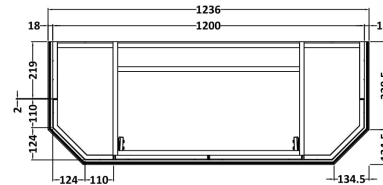

Sales Code: LOF257

Description: 1200 4-Door Angled Unit & Marble Top 3Th

Packaging Details

Barcode: 5056462603001

Sales Code: LON208

Description: 1200 4-Door Angled Basin Unit

Product Dimensions

Height (mm):	810
Width (mm):	1236
Depth (mm):	473
Nett Weight (kg):	54.5

Packaging Dimensions

Height (mm):	840
Width (mm):	1252
Depth (mm):	511
Gross Weight (kg):	55

Packaging Data

Box Colour:	Brown Cardboard Box
Box Qty:	1
Label Size:	150 x 100
Label Colour:	White Label
Label Qty:	2

Outer Box Dimensions (If Applicable)

Height (mm):	
Width (mm):	
Depth (mm):	
Gross Weight (kg):	
Barcode:	5056211871767

Product Details

Country of Origin:	Ireland
Fitting Instruction:	No
CE & UKCA:	
FSC Certified Materials:	Yes
Colour:	Storm Grey
Construction Method:	Cam & Wood Dowel
Construction Type:	Rigid
Cabinet Finish:	Mdf Vinyl Smooth Matt
Fascia Finish:	Mdf Vinyl Smooth Matt
Cabinet Thickness (mm):	18
Fascia Thickness (mm):	18
Drawer Included:	No
Drawer Type:	Not Applicable
No of Shelves:	2
Hinge Type:	95 Degree Inset Clip-On S/C
Hinge Included:	Yes
Adjustable Legs:	Not Applicable
Fixings Included:	Not Required
Handle Style:	Traditional
Waste Shroud:	No
Handle Included:	Yes
Handle Type:	Knob

Sales Code: LOM280

Description: 1200 Single Bowl Angled Marble Top 3Th

Product Dimensions

Height (mm):	268
Width (mm):	1220
Depth (mm):	470
Nett Weight (kg):	27.5

Packaging Dimensions

Height (mm):	250
Width (mm):	1300
Depth (mm):	580
Gross Weight (kg):	28