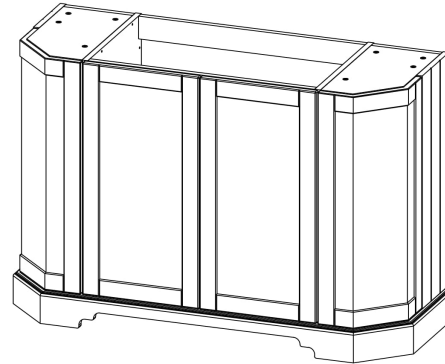

Sales Code: LOF257

Description: 1200 4-Door Angled Unit & Marble Top 3Th

Packaging Details

Barcode: 5056462603001

Sales Code: LON208

Description: 1200 4-Door Angled Basin Unit

Product Dimensions

Height (mm):	810
Width (mm):	1236
Depth (mm):	473
Nett Weight (kg):	54.5

Packaging Dimensions

Height (mm):	840
Width (mm):	1252
Depth (mm):	511
Gross Weight (kg):	55

Packaging Data

Box Colour:	Brown Cardboard Box
Box Qty:	1
Label Size:	150 x 100
Label Colour:	White Label
Label Qty:	2

Outer Box Dimensions (If Applicable)

Height (mm):	
Width (mm):	
Depth (mm):	
Gross Weight (kg):	
Barcode:	5056211871767

Product Details

Country of Origin:	Ireland
Fitting Instruction:	No
CE & UKCA:	
FSC Certified Materials:	Yes
Colour:	Storm Grey
Construction Method:	Cam & Wood Dowel
Construction Type:	Rigid
Cabinet Finish:	Mdf Vinyl Smooth Matt
Fascia Finish:	Mdf Vinyl Smooth Matt
Cabinet Thickness (mm):	18
Fascia Thickness (mm):	18
Drawer Included:	No
Drawer Type:	Not Applicable
No of Shelves:	2
Hinge Type:	95 Degree Inset Clip-On S/C
Hinge Included:	Yes
Adjustable Legs:	Not Applicable
Fixings Included:	Not Required
Handle Style:	Traditional
Waste Shroud:	No
Handle Included:	Yes
Handle Type:	Knob

Sales Code: LOM280

Description: 1200 Single Bowl Angled Marble Top 3Th

Product Dimensions

Height (mm):	268
Width (mm):	1220
Depth (mm):	470
Nett Weight (kg):	27.5

Packaging Dimensions

Height (mm):	250
Width (mm):	1300
Depth (mm):	580
Gross Weight (kg):	28