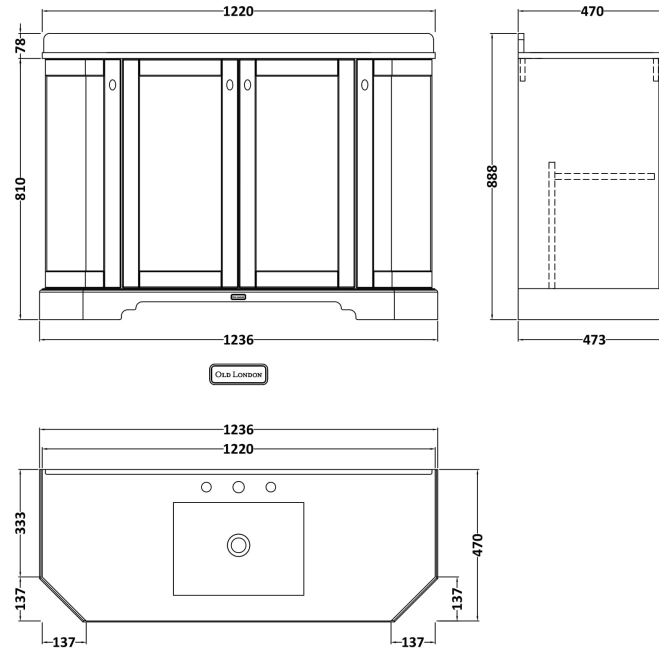

Sales Code: LOF257

Description: 1200 4-Door Angled Unit & Marble Top 3Th

Packaging Details

Barcode: 5056462603001

Sales Code: LON208

Description: 1200 4-Door Angled Basin Unit

Product Dimensions

Height (mm):	810
Width (mm):	1236
Depth (mm):	473
Nett Weight (kg):	54.5

Packaging Dimensions

Height (mm):	840
Width (mm):	1252
Depth (mm):	511
Gross Weight (kg):	55

Packaging Data

Box Colour:	Brown Cardboard Box
Box Qty:	1
Label Size:	150 x 100
Label Colour:	White Label
Label Qty:	2

Outer Box Dimensions (If Applicable)

Height (mm):	
Width (mm):	
Depth (mm):	
Gross Weight (kg):	
Barcode:	5056211871767

Product Details

Country of Origin:	Ireland
Fitting Instruction:	No
CE & UKCA:	
FSC Certified Materials:	Yes
Colour:	Storm Grey
Construction Method:	Cam & Wood Dowel
Construction Type:	Rigid
Cabinet Finish:	Mdf Vinyl Smooth Matt
Fascia Finish:	Mdf Vinyl Smooth Matt
Cabinet Thickness (mm):	18
Fascia Thickness (mm):	18
Drawer Included:	No
Drawer Type:	Not Applicable
No of Shelves:	2
Hinge Type:	95 Degree Inset Clip-On S/C
Hinge Included:	Yes
Adjustable Legs:	Not Applicable
Fixings Included:	Not Required
Handle Style:	Traditional
Waste Shroud:	No
Handle Included:	Yes
Handle Type:	Knob

Sales Code: LOM280

Description: 1200 Single Bowl Angled Marble Top 3Th

Product Dimensions

Height (mm):	268
Width (mm):	1220
Depth (mm):	470
Nett Weight (kg):	27.5

Packaging Dimensions

Height (mm):	250
Width (mm):	1300
Depth (mm):	580
Gross Weight (kg):	28