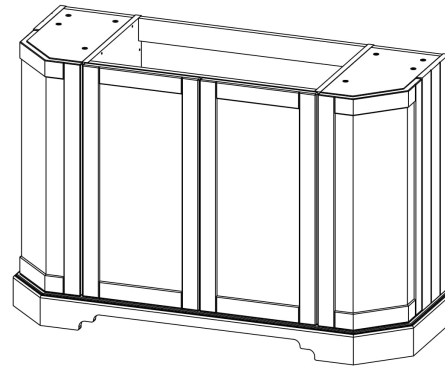

Sales Code: LOF457

Description: 1200 4-Door Angled Unit & Marble Top 3Th

Packaging Details

Barcode: 5056462603063

Sales Code: LON408

Description: 1200 4-Door Angled Basin Unit

Product Dimensions

Height (mm):	810
Width (mm):	1236
Depth (mm):	473
Nett Weight (kg):	54.5

Packaging Dimensions

Height (mm):	840
Width (mm):	1252
Depth (mm):	511
Gross Weight (kg):	55

Packaging Data

Box Colour:	Brown Cardboard Box
Box Qty:	1
Label Size:	150 x 100
Label Colour:	White Label
Label Qty:	2

Outer Box Dimensions (If Applicable)

Height (mm):	
Width (mm):	
Depth (mm):	
Gross Weight (kg):	
Barcode:	5056211871743

Product Details

Country of Origin:	Ireland
Fitting Instruction:	No
CE & UKCA:	
FSC Certified Materials:	Yes
Colour:	Timeless Sand
Construction Method:	Cam & Wood Dowel
Construction Type:	Rigid
Cabinet Finish:	Mdf Vinyl Smooth Matt
Fascia Finish:	Mdf Vinyl Smooth Matt
Cabinet Thickness (mm):	18
Fascia Thickness (mm):	18
Drawer Included:	No
Drawer Type:	Not Applicable
No of Shelves:	2
Hinge Type:	95 Degree Inset Clip-On S/C
Hinge Included:	Yes
Adjustable Legs:	Not Applicable
Fixings Included:	Not Required
Handle Style:	Traditional
Waste Shroud:	No
Handle Included:	Yes
Handle Type:	Knob

Sales Code: LOM280

Description: 1200 Single Bowl Angled Marble Top 3Th

Product Dimensions

Height (mm):	268
Width (mm):	1220
Depth (mm):	470
Nett Weight (kg):	27.5

Packaging Dimensions

Height (mm):	250
Width (mm):	1300
Depth (mm):	580
Gross Weight (kg):	28