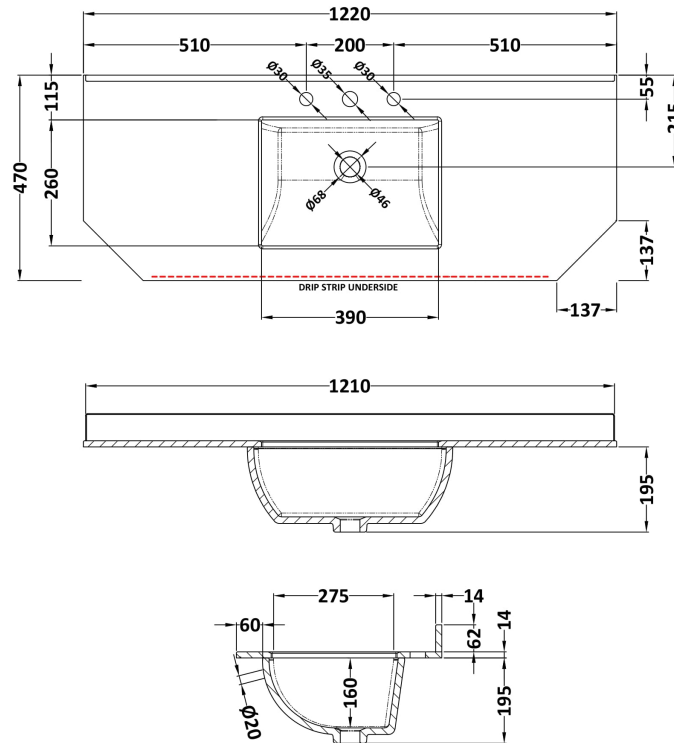

Packaging Dimensions

Height (mm):	840
Width (mm):	1252
Depth (mm):	511
Gross Weight (kg):	55

Packaging Data

Box Colour:	Brown Cardboard Box
Box Qty:	1
Label Size:	150 x 100
Label Colour:	White Label
Label Qty:	2

Outer Box Dimensions (If Applicable)

Height (mm):	
Width (mm):	
Depth (mm):	
Gross Weight (kg):	
Barcode:	5056211871743

Product Details

Country of Origin:	Ireland
Fitting Instruction:	No
CE & UKCA:	
FSC Certified Materials:	Yes
Colour:	Timeless Sand
Construction Method:	Cam & Wood Dowel
Construction Type:	Rigid
Cabinet Finish:	Mdf Vinyl Smooth Matt
Fascia Finish:	Mdf Vinyl Smooth Matt
Cabinet Thickness (mm):	18
Fascia Thickness (mm):	18
Drawer Included:	No
Drawer Type:	Not Applicable
No of Shelves:	2
Hinge Type:	95 Degree Inset Clip-On S/C
Hinge Included:	Yes
Adjustable Legs:	Not Applicable
Fixings Included:	Not Required
Handle Style:	Traditional
Waste Shroud:	No
Handle Included:	Yes
Handle Type:	Knob

Sales Code: LOM280

Description: 1200 Single Bowl Angled Marble Top 3Th

Product Dimensions

Height (mm):	268
Width (mm):	1220
Depth (mm):	470
Nett Weight (kg):	27.5

Packaging Dimensions

Height (mm):	250
Width (mm):	1300
Depth (mm):	580
Gross Weight (kg):	28

Packaging Data

Box Colour:	White Cardboard Box
Box Qty:	1
Label Size:	100 x 50
Label Colour:	White Label
Label Qty:	2

Outer Box Dimensions (If Applicable)

Height (mm):	
Width (mm):	
Depth (mm):	
Gross Weight (kg):	
Barcode:	5056211871507