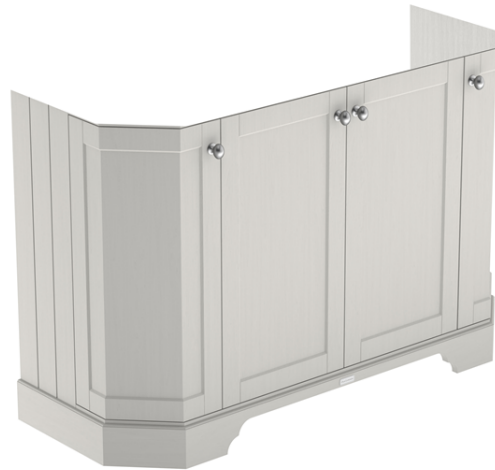

Sales Code: LOF457

Description: 1200 4-Door Angled Unit & Marble Top 3Th

Packaging Details

Barcode: 5056462603063

Sales Code: LON408

Description: 1200 4-Door Angled Basin Unit

Product Dimensions

Height (mm):	810
Width (mm):	1236
Depth (mm):	473
Nett Weight (kg):	54.5

Packaging Dimensions

Height (mm):	840
Width (mm):	1252
Depth (mm):	511
Gross Weight (kg):	55

Packaging Data

Box Colour:	Brown Cardboard Box
Box Qty:	1
Label Size:	150 x 100
Label Colour:	White Label
Label Qty:	2

Outer Box Dimensions (If Applicable)

Height (mm):	
Width (mm):	
Depth (mm):	
Gross Weight (kg):	
Barcode:	5056211871743

Product Details

Country of Origin:	Ireland
Fitting Instruction:	No
CE & UKCA:	
FSC Certified Materials:	Yes
Colour:	Timeless Sand
Construction Method:	Cam & Wood Dowel
Construction Type:	Rigid
Cabinet Finish:	Mdf Vinyl Smooth Matt
Fascia Finish:	Mdf Vinyl Smooth Matt
Cabinet Thickness (mm):	18
Fascia Thickness (mm):	18
Drawer Included:	No
Drawer Type:	Not Applicable
No of Shelves:	2
Hinge Type:	95 Degree Inset Clip-On S/C
Hinge Included:	Yes
Adjustable Legs:	Not Applicable
Fixings Included:	Not Required
Handle Style:	Traditional
Waste Shroud:	No
Handle Included:	Yes
Handle Type:	Knob

Sales Code: LOM280

Description: 1200 Single Bowl Angled Marble Top 3Th

Product Dimensions

Height (mm):	268
Width (mm):	1220
Depth (mm):	470
Nett Weight (kg):	27.5

Packaging Dimensions

Height (mm):	250
Width (mm):	1300
Depth (mm):	580
Gross Weight (kg):	28