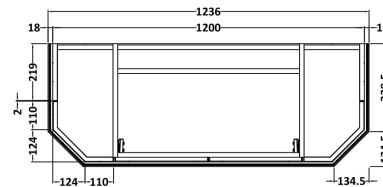

Sales Code: LOF457

Description: 1200 4-Door Angled Unit & Marble Top 3Th

Packaging Details

Barcode: 5056462603063

Sales Code: LON408

Description: 1200 4-Door Angled Basin Unit

Product Dimensions

Height (mm):	810
Width (mm):	1236
Depth (mm):	473
Nett Weight (kg):	54.5

Packaging Dimensions

Height (mm):	840
Width (mm):	1252
Depth (mm):	511
Gross Weight (kg):	55

Packaging Data

Box Colour:	Brown Cardboard Box
Box Qty:	1
Label Size:	150 x 100
Label Colour:	White Label
Label Qty:	2

Outer Box Dimensions (If Applicable)

Height (mm):	
Width (mm):	
Depth (mm):	
Gross Weight (kg):	
Barcode:	5056211871743

Product Details

Country of Origin:	Ireland
Fitting Instruction:	No
CE & UKCA:	
FSC Certified Materials:	Yes
Colour:	Timeless Sand
Construction Method:	Cam & Wood Dowel
Construction Type:	Rigid
Cabinet Finish:	Mdf Vinyl Smooth Matt
Fascia Finish:	Mdf Vinyl Smooth Matt
Cabinet Thickness (mm):	18
Fascia Thickness (mm):	18
Drawer Included:	No
Drawer Type:	Not Applicable
No of Shelves:	2
Hinge Type:	95 Degree Inset Clip-On S/C
Hinge Included:	Yes
Adjustable Legs:	Not Applicable
Fixings Included:	Not Required
Handle Style:	Traditional
Waste Shroud:	No
Handle Included:	Yes
Handle Type:	Knob

Sales Code: LOM280

Description: 1200 Single Bowl Angled Marble Top 3Th

Product Dimensions

Height (mm):	268
Width (mm):	1220
Depth (mm):	470
Nett Weight (kg):	27.5

Packaging Dimensions

Height (mm):	250
Width (mm):	1300
Depth (mm):	580
Gross Weight (kg):	28