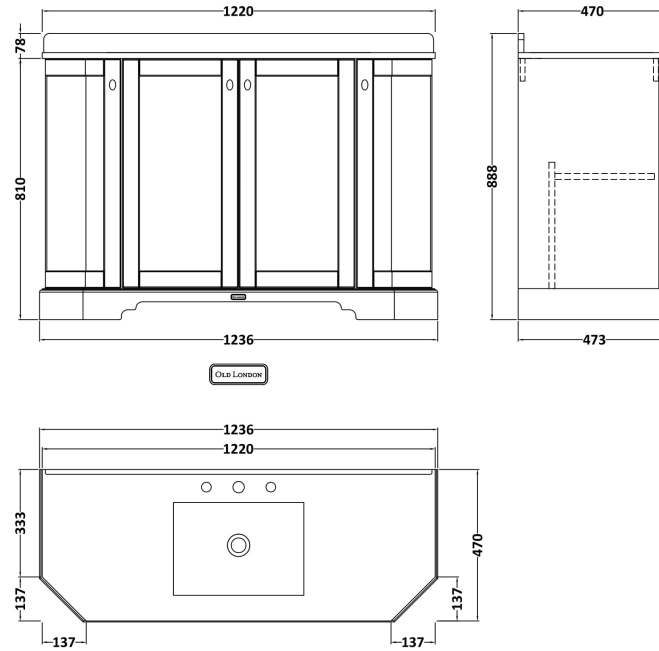

Sales Code: LOF457

Description: 1200 4-Door Angled Unit & Marble Top 3Th

Packaging Details

Barcode: 5056462603063

Sales Code: LON408

Description: 1200 4-Door Angled Basin Unit

Product Dimensions

Height (mm):	810
Width (mm):	1236
Depth (mm):	473
Nett Weight (kg):	54.5

Packaging Dimensions

Height (mm):	840
Width (mm):	1252
Depth (mm):	511
Gross Weight (kg):	55

Packaging Data

Box Colour:	Brown Cardboard Box
Box Qty:	1
Label Size:	150 x 100
Label Colour:	White Label
Label Qty:	2

Outer Box Dimensions (If Applicable)

Height (mm):	
Width (mm):	
Depth (mm):	
Gross Weight (kg):	
Barcode:	5056211871743

Product Details

Country of Origin:	Ireland
Fitting Instruction:	No
CE & UKCA:	
FSC Certified Materials:	Yes
Colour:	Timeless Sand
Construction Method:	Cam & Wood Dowel
Construction Type:	Rigid
Cabinet Finish:	Mdf Vinyl Smooth Matt
Fascia Finish:	Mdf Vinyl Smooth Matt
Cabinet Thickness (mm):	18
Fascia Thickness (mm):	18
Drawer Included:	No
Drawer Type:	Not Applicable
No of Shelves:	2
Hinge Type:	95 Degree Inset Clip-On S/C
Hinge Included:	Yes
Adjustable Legs:	Not Applicable
Fixings Included:	Not Required
Handle Style:	Traditional
Waste Shroud:	No
Handle Included:	Yes
Handle Type:	Knob

Sales Code: LOM280

Description: 1200 Single Bowl Angled Marble Top 3Th

Product Dimensions

Height (mm):	268
Width (mm):	1220
Depth (mm):	470
Nett Weight (kg):	27.5

Packaging Dimensions

Height (mm):	250
Width (mm):	1300
Depth (mm):	580
Gross Weight (kg):	28