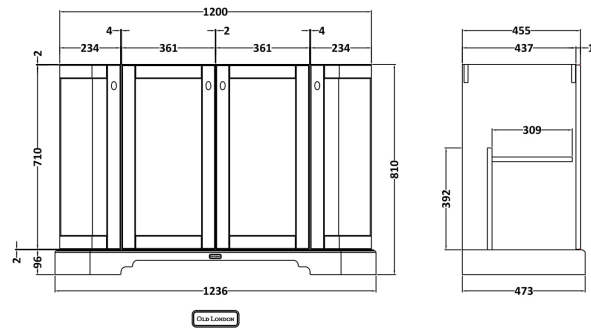

Sales Code: LOF457

Description: 1200 4-Door Angled Unit & Marble Top 3Th

Packaging Details

Barcode: 5056462603063

Sales Code: LON408

Description: 1200 4-Door Angled Basin Unit

Product Dimensions

Height (mm):	810
Width (mm):	1236
Depth (mm):	473
Nett Weight (kg):	54.5

Packaging Dimensions

Height (mm):	840
Width (mm):	1252
Depth (mm):	511
Gross Weight (kg):	55

Packaging Data

Box Colour:	Brown Cardboard Box
Box Qty:	1
Label Size:	150 x 100
Label Colour:	White Label
Label Qty:	2

Outer Box Dimensions (If Applicable)

Height (mm):	
Width (mm):	
Depth (mm):	
Gross Weight (kg):	
Barcode:	5056211871743

Product Details

Country of Origin:	Ireland
Fitting Instruction:	No
CE & UKCA:	
FSC Certified Materials:	Yes
Colour:	Timeless Sand
Construction Method:	Cam & Wood Dowel
Construction Type:	Rigid
Cabinet Finish:	Mdf Vinyl Smooth Matt
Fascia Finish:	Mdf Vinyl Smooth Matt
Cabinet Thickness (mm):	18
Fascia Thickness (mm):	18
Drawer Included:	No
Drawer Type:	Not Applicable
No of Shelves:	2
Hinge Type:	95 Degree Inset Clip-On S/C
Hinge Included:	Yes
Adjustable Legs:	Not Applicable
Fixings Included:	Not Required
Handle Style:	Traditional
Waste Shroud:	No
Handle Included:	Yes
Handle Type:	Knob

Sales Code: LOM280

Description: 1200 Single Bowl Angled Marble Top 3Th

Product Dimensions

Height (mm):	268
Width (mm):	1220
Depth (mm):	470
Nett Weight (kg):	27.5

Packaging Dimensions

Height (mm):	250
Width (mm):	1300
Depth (mm):	580
Gross Weight (kg):	28