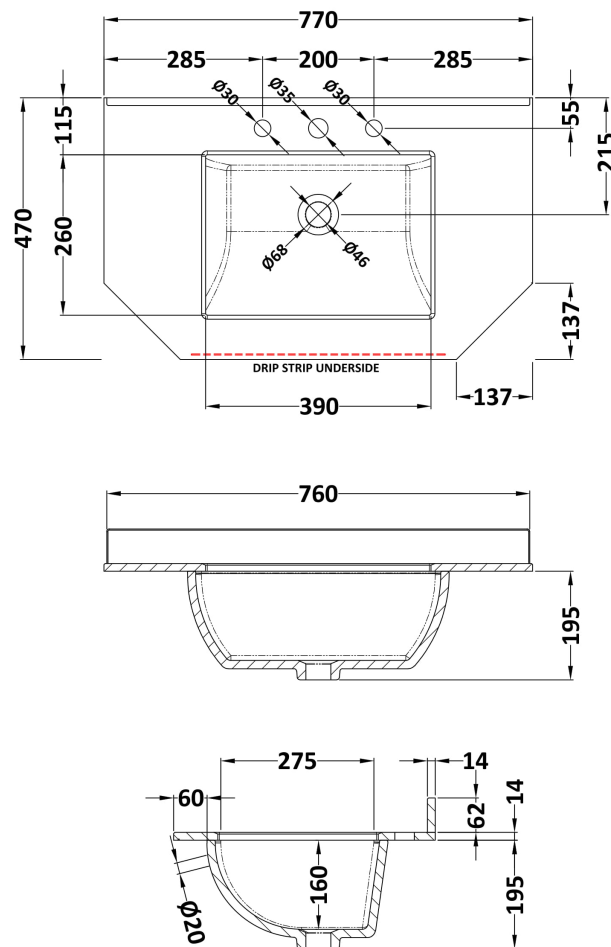

Packaging Dimensions

Height (mm):	850
Width (mm):	805
Depth (mm):	510
Gross Weight (kg):	33

Packaging Data

Box Colour:	Brown Cardboard Box
Box Qty:	1
Label Size:	150 x 100
Label Colour:	White Label
Label Qty:	2

Outer Box Dimensions (If Applicable)

Height (mm):	
Width (mm):	
Depth (mm):	
Gross Weight (kg):	
Barcode:	5056462622750

Product Details

Country of Origin:	United Kingdom
Fitting Instruction:	No
CE & UKCA:	
FSC Certified Materials:	Yes
Colour:	Hunter Green
Construction Method:	Cam & Wood Dowel
Construction Type:	Rigid
Cabinet Finish:	Mdf Vinyl Smooth Matt
Fascia Finish:	Mdf Vinyl Smooth Matt
Cabinet Thickness (mm):	18
Fascia Thickness (mm):	18
Drawer Included:	No
Drawer Type:	Not Applicable
No of Shelves:	1
Hinge Type:	95 Degree Inset Clip-On S/C
Hinge Included:	Yes
Adjustable Legs:	Not Applicable
Fixings Included:	Not Required
Handle Style:	Traditional
Waste Shroud:	No
Handle Included:	Yes
Handle Type:	Knob

Sales Code: LOM268

Description: 750 Single Bowl Angled Marble Top 3Th

Product Dimensions

Height (mm):	268
Width (mm):	770
Depth (mm):	470
Nett Weight (kg):	18

Packaging Dimensions

Height (mm):	250
Width (mm):	860
Depth (mm):	580
Gross Weight (kg):	18.5

Packaging Data

Box Colour:	White Cardboard Box
Box Qty:	1
Label Size:	100 x 50
Label Colour:	White Label
Label Qty:	2

Outer Box Dimensions (If Applicable)

Height (mm):	
Width (mm):	
Depth (mm):	
Gross Weight (kg):	
Barcode:	5056211871620