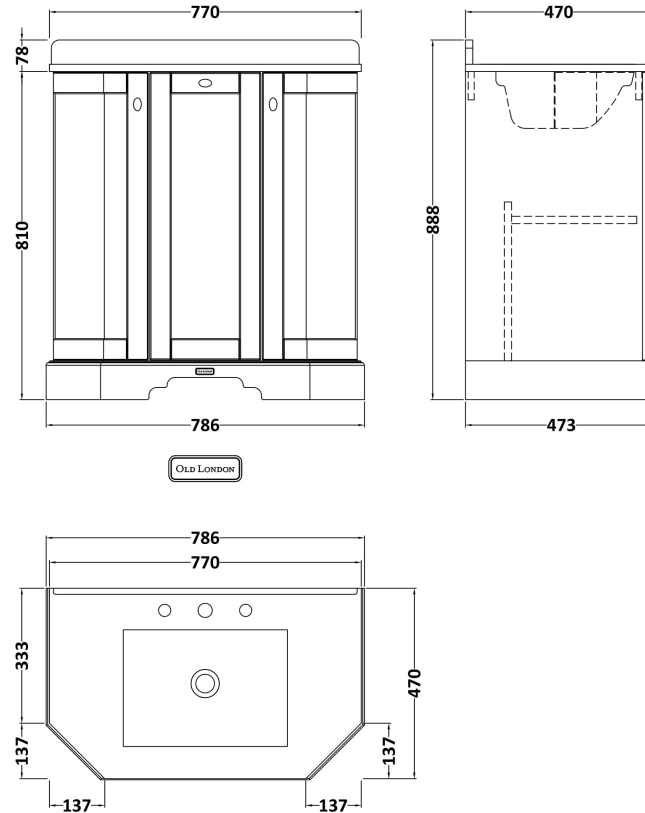

Sales Code: LOF813

Description: 750 3-Door Angled Unit & Marble Top 3Th

Packaging Details

Barcode: 5056462646596

Sales Code: LON804

Description: 750 3-Door Angled Basin Unit

Product Dimensions

Height (mm):	810
Width (mm):	786
Depth (mm):	473
Nett Weight (kg):	32.5

Packaging Dimensions

Height (mm):	850
Width (mm):	805
Depth (mm):	510
Gross Weight (kg):	33

Packaging Data

Box Colour:	Brown Cardboard Box
Box Qty:	1
Label Size:	150 x 100
Label Colour:	White Label
Label Qty:	2

Outer Box Dimensions (If Applicable)

Height (mm):	
Width (mm):	
Depth (mm):	
Gross Weight (kg):	
Barcode:	5056462622750

Product Details

Country of Origin:	United Kingdom
Fitting Instruction:	No
CE & UKCA:	
FSC Certified Materials:	Yes
Colour:	Hunter Green
Construction Method:	Cam & Wood Dowel
Construction Type:	Rigid
Cabinet Finish:	Mdf Vinyl Smooth Matt
Fascia Finish:	Mdf Vinyl Smooth Matt
Cabinet Thickness (mm):	18
Fascia Thickness (mm):	18
Drawer Included:	No
Drawer Type:	Not Applicable
No of Shelves:	1
Hinge Type:	95 Degree Inset Clip-On S/C
Hinge Included:	Yes
Adjustable Legs:	Not Applicable
Fixings Included:	Not Required
Handle Style:	Traditional
Waste Shroud:	No
Handle Included:	Yes
Handle Type:	Knob

Sales Code: LOM268

Description: 750 Single Bowl Angled Marble Top 3Th

Product Dimensions

Height (mm):	268
Width (mm):	770
Depth (mm):	470
Nett Weight (kg):	18

Packaging Dimensions

Height (mm):	250
Width (mm):	860
Depth (mm):	580
Gross Weight (kg):	18.5