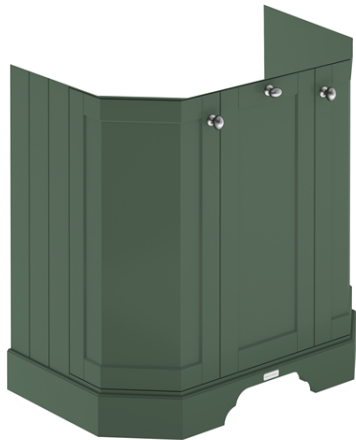

Sales Code: LOF813

Description: 750 3-Door Angled Unit & Marble Top 3Th

Packaging Details

Barcode: 5056462646596

Sales Code: LON804

Description: 750 3-Door Angled Basin Unit

Product Dimensions

Height (mm):	810
Width (mm):	786
Depth (mm):	473
Nett Weight (kg):	32.5

Packaging Dimensions

Height (mm):	850
Width (mm):	805
Depth (mm):	510
Gross Weight (kg):	33

Packaging Data

Box Colour:	Brown Cardboard Box
Box Qty:	1
Label Size:	150 x 100
Label Colour:	White Label
Label Qty:	2

Outer Box Dimensions (If Applicable)

Height (mm):	
Width (mm):	
Depth (mm):	
Gross Weight (kg):	
Barcode:	5056462622750

Product Details

Country of Origin:	United Kingdom
Fitting Instruction:	No
CE & UKCA:	
FSC Certified Materials:	Yes
Colour:	Hunter Green
Construction Method:	Cam & Wood Dowel
Construction Type:	Rigid
Cabinet Finish:	Mdf Vinyl Smooth Matt
Fascia Finish:	Mdf Vinyl Smooth Matt
Cabinet Thickness (mm):	18
Fascia Thickness (mm):	18
Drawer Included:	No
Drawer Type:	Not Applicable
No of Shelves:	1
Hinge Type:	95 Degree Inset Clip-On S/C
Hinge Included:	Yes
Adjustable Legs:	Not Applicable
Fixings Included:	Not Required
Handle Style:	Traditional
Waste Shroud:	No
Handle Included:	Yes
Handle Type:	Knob

Sales Code: LOM268

Description: 750 Single Bowl Angled Marble Top 3Th

Product Dimensions

Height (mm):	268
Width (mm):	770
Depth (mm):	470
Nett Weight (kg):	18

Packaging Dimensions

Height (mm):	250
Width (mm):	860
Depth (mm):	580
Gross Weight (kg):	18.5