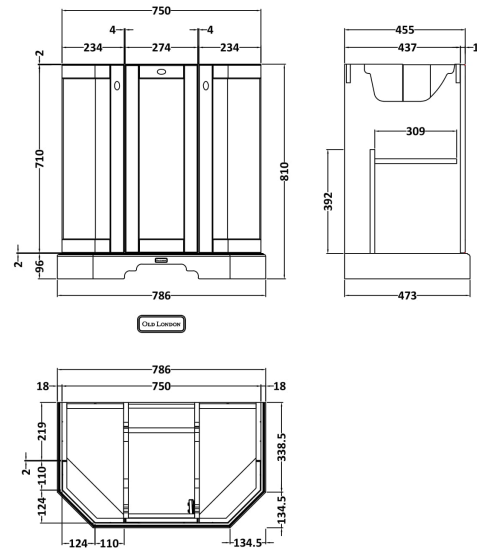

Sales Code: LOF813

Description: 750 3-Door Angled Unit & Marble Top 3Th

Packaging Details

Barcode: 5056462646596

Sales Code: LON804

Description: 750 3-Door Angled Basin Unit

Product Dimensions

Height (mm):	810
Width (mm):	786
Depth (mm):	473
Nett Weight (kg):	32.5

Packaging Dimensions

Height (mm):	850
Width (mm):	805
Depth (mm):	510
Gross Weight (kg):	33

Packaging Data

Box Colour:	Brown Cardboard Box
Box Qty:	1
Label Size:	150 x 100
Label Colour:	White Label
Label Qty:	2

Outer Box Dimensions (If Applicable)

Height (mm):	
Width (mm):	
Depth (mm):	
Gross Weight (kg):	
Barcode:	5056462622750

Product Details

Country of Origin:	United Kingdom
Fitting Instruction:	No
CE & UKCA:	
FSC Certified Materials:	Yes
Colour:	Hunter Green
Construction Method:	Cam & Wood Dowel
Construction Type:	Rigid
Cabinet Finish:	Mdf Vinyl Smooth Matt
Fascia Finish:	Mdf Vinyl Smooth Matt
Cabinet Thickness (mm):	18
Fascia Thickness (mm):	18
Drawer Included:	No
Drawer Type:	Not Applicable
No of Shelves:	1
Hinge Type:	95 Degree Inset Clip-On S/C
Hinge Included:	Yes
Adjustable Legs:	Not Applicable
Fixings Included:	Not Required
Handle Style:	Traditional
Waste Shroud:	No
Handle Included:	Yes
Handle Type:	Knob

Sales Code: LOM268

Description: 750 Single Bowl Angled Marble Top 3Th

Product Dimensions

Height (mm):	268
Width (mm):	770
Depth (mm):	470
Nett Weight (kg):	18

Packaging Dimensions

Height (mm):	250
Width (mm):	860
Depth (mm):	580
Gross Weight (kg):	18.5