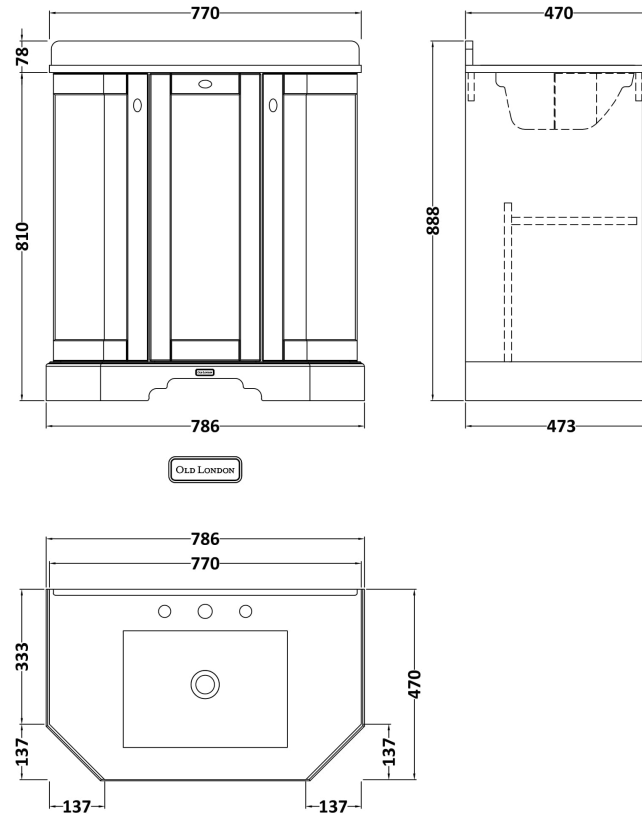

Sales Code: LOF213

Description: 750 3-Door Angled Unit & Marble Top 3Th

Packaging Details

Barcode: 5056462602646

Sales Code: LON204

Description: 750 3-Door Angled Basin Unit

Product Dimensions

Height (mm):	810
Width (mm):	786
Depth (mm):	473
Nett Weight (kg):	32.5

Packaging Dimensions

Height (mm):	850
Width (mm):	805
Depth (mm):	510
Gross Weight (kg):	33

Packaging Data

Box Colour:	Brown Cardboard Box
Box Qty:	1
Label Size:	150 x 100
Label Colour:	White Label
Label Qty:	2

Outer Box Dimensions (If Applicable)

Height (mm):	
Width (mm):	
Depth (mm):	
Gross Weight (kg):	
Barcode:	5056211871828

Product Details

Country of Origin:	Ireland
Fitting Instruction:	No
CE & UKCA:	
FSC Certified Materials:	Yes
Colour:	Storm Grey
Construction Method:	Cam & Wood Dowel
Construction Type:	Rigid
Cabinet Finish:	Mdf Vinyl Smooth Matt
Fascia Finish:	Mdf Vinyl Smooth Matt
Cabinet Thickness (mm):	18
Fascia Thickness (mm):	18
Drawer Included:	No
Drawer Type:	Not Applicable
No of Shelves:	1
Hinge Type:	95 Degree Inset Clip-On S/C
Hinge Included:	Yes
Adjustable Legs:	Not Applicable
Fixings Included:	Not Required
Handle Style:	Traditional
Waste Shroud:	No
Handle Included:	Yes
Handle Type:	Knob

Sales Code: LOM268

Description: 750 Single Bowl Angled Marble Top 3Th

Product Dimensions

Height (mm):	268
Width (mm):	770
Depth (mm):	470
Nett Weight (kg):	18

Packaging Dimensions

Height (mm):	250
Width (mm):	860
Depth (mm):	580
Gross Weight (kg):	18.5