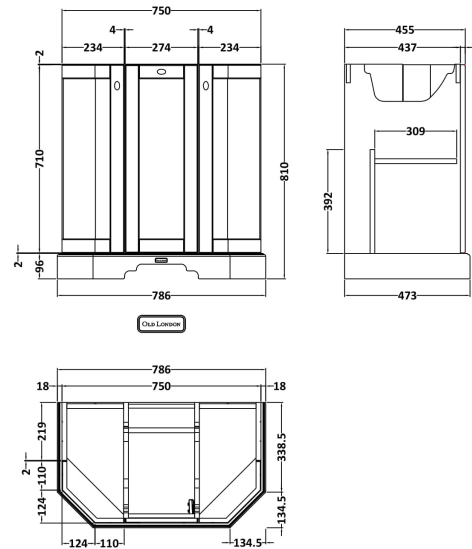

Sales Code: LOF213

Description: 750 3-Door Angled Unit & Marble Top 3Th

Packaging Details

Barcode: 5056462602646

Sales Code: LON204

Description: 750 3-Door Angled Basin Unit

Product Dimensions

Height (mm):	810
Width (mm):	786
Depth (mm):	473
Nett Weight (kg):	32.5

Packaging Dimensions

Height (mm):	850
Width (mm):	805
Depth (mm):	510
Gross Weight (kg):	33

Packaging Data

Box Colour:	Brown Cardboard Box
Box Qty:	1
Label Size:	150 x 100
Label Colour:	White Label
Label Qty:	2

Outer Box Dimensions (If Applicable)

Height (mm):	
Width (mm):	
Depth (mm):	
Gross Weight (kg):	
Barcode:	5056211871828

Product Details

Country of Origin:	Ireland
Fitting Instruction:	No
CE & UKCA:	
FSC Certified Materials:	Yes
Colour:	Storm Grey
Construction Method:	Cam & Wood Dowel
Construction Type:	Rigid
Cabinet Finish:	Mdf Vinyl Smooth Matt
Fascia Finish:	Mdf Vinyl Smooth Matt
Cabinet Thickness (mm):	18
Fascia Thickness (mm):	18
Drawer Included:	No
Drawer Type:	Not Applicable
No of Shelves:	1
Hinge Type:	95 Degree Inset Clip-On S/C
Hinge Included:	Yes
Adjustable Legs:	Not Applicable
Fixings Included:	Not Required
Handle Style:	Traditional
Waste Shroud:	No
Handle Included:	Yes
Handle Type:	Knob

Sales Code: LOM268

Description: 750 Single Bowl Angled Marble Top 3Th

Product Dimensions

Height (mm):	268
Width (mm):	770
Depth (mm):	470
Nett Weight (kg):	18

Packaging Dimensions

Height (mm):	250
Width (mm):	860
Depth (mm):	580
Gross Weight (kg):	18.5