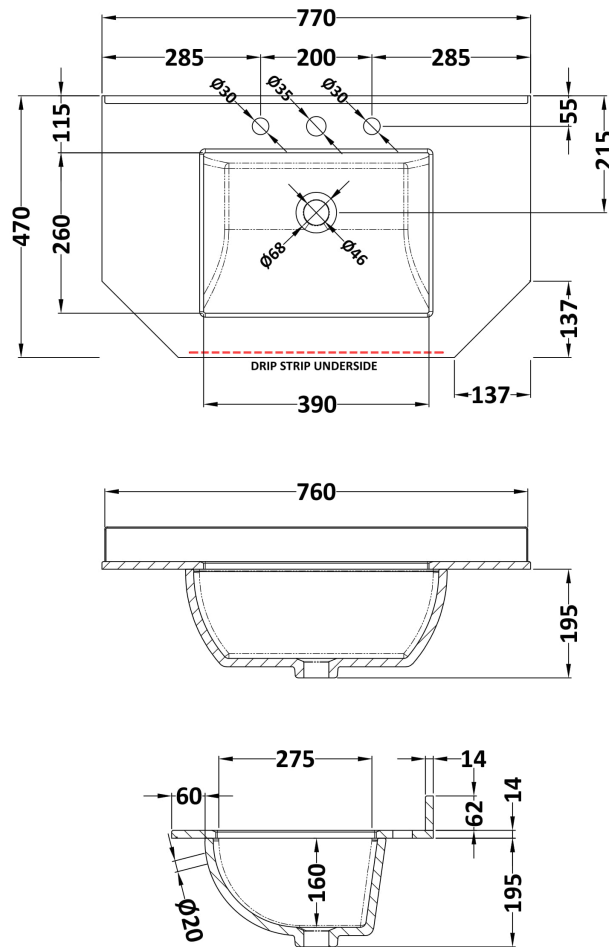

Packaging Dimensions

Height (mm):	850
Width (mm):	805
Depth (mm):	510
Gross Weight (kg):	33

Packaging Data

Box Colour:	Brown Cardboard Box
Box Qty:	1
Label Size:	150 x 100
Label Colour:	White Label
Label Qty:	2

Outer Box Dimensions (If Applicable)

Height (mm):	
Width (mm):	
Depth (mm):	
Gross Weight (kg):	
Barcode:	5056211871828

Product Details

Country of Origin:	Ireland
Fitting Instruction:	No
CE & UKCA:	
FSC Certified Materials:	Yes
Colour:	Storm Grey
Construction Method:	Cam & Wood Dowel
Construction Type:	Rigid
Cabinet Finish:	Mdf Vinyl Smooth Matt
Fascia Finish:	Mdf Vinyl Smooth Matt
Cabinet Thickness (mm):	18
Fascia Thickness (mm):	18
Drawer Included:	No
Drawer Type:	Not Applicable
No of Shelves:	1
Hinge Type:	95 Degree Inset Clip-On S/C
Hinge Included:	Yes
Adjustable Legs:	Not Applicable
Fixings Included:	Not Required
Handle Style:	Traditional
Waste Shroud:	No
Handle Included:	Yes
Handle Type:	Knob

Sales Code: LOM268

Description: 750 Single Bowl Angled Marble Top 3Th

Product Dimensions

Height (mm):	268
Width (mm):	770
Depth (mm):	470
Nett Weight (kg):	18

Packaging Dimensions

Height (mm):	250
Width (mm):	860
Depth (mm):	580
Gross Weight (kg):	18.5

Packaging Data

Box Colour:	White Cardboard Box
Box Qty:	1
Label Size:	100 x 50
Label Colour:	White Label
Label Qty:	2

Outer Box Dimensions (If Applicable)

Height (mm):	
Width (mm):	
Depth (mm):	
Gross Weight (kg):	
Barcode:	5056211871620