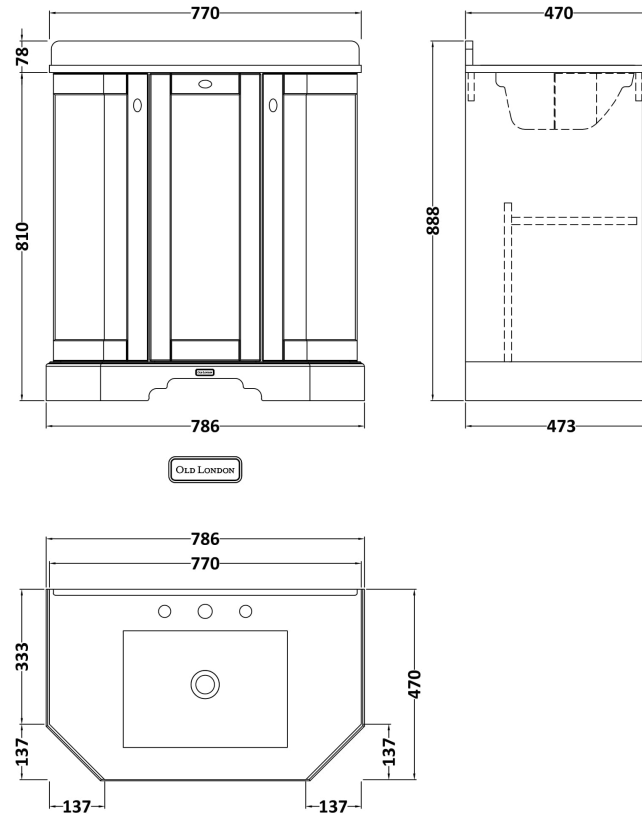

Sales Code: LOF413

Description: 750 3-Door Angled Unit & Marble Top 3Th

Packaging Details

Barcode: 5056462602707

Sales Code: LON404

Description: 750 3-Door Angled Basin Unit

Product Dimensions

Height (mm):	810
Width (mm):	786
Depth (mm):	473
Nett Weight (kg):	32.5

Packaging Dimensions

Height (mm):	850
Width (mm):	805
Depth (mm):	510
Gross Weight (kg):	33

Packaging Data

Box Colour:	Brown Cardboard Box
Box Qty:	1
Label Size:	150 x 100
Label Colour:	White Label
Label Qty:	2

Outer Box Dimensions (If Applicable)

Height (mm):	
Width (mm):	
Depth (mm):	
Gross Weight (kg):	
Barcode:	5056211871804

Product Details

Country of Origin:	Ireland
Fitting Instruction:	No
CE & UKCA:	
FSC Certified Materials:	Yes
Colour:	Timeless Sand
Construction Method:	Cam & Wood Dowel
Construction Type:	Rigid
Cabinet Finish:	Mdf Vinyl Smooth Matt
Fascia Finish:	Mdf Vinyl Smooth Matt
Cabinet Thickness (mm):	18
Fascia Thickness (mm):	18
Drawer Included:	No
Drawer Type:	Not Applicable
No of Shelves:	1
Hinge Type:	95 Degree Inset Clip-On S/C
Hinge Included:	Yes
Adjustable Legs:	Not Applicable
Fixings Included:	Not Required
Handle Style:	Traditional
Waste Shroud:	No
Handle Included:	Yes
Handle Type:	Knob

Sales Code: LOM268

Description: 750 Single Bowl Angled Marble Top 3Th

Product Dimensions

Height (mm):	268
Width (mm):	770
Depth (mm):	470
Nett Weight (kg):	18

Packaging Dimensions

Height (mm):	250
Width (mm):	860
Depth (mm):	580
Gross Weight (kg):	18.5