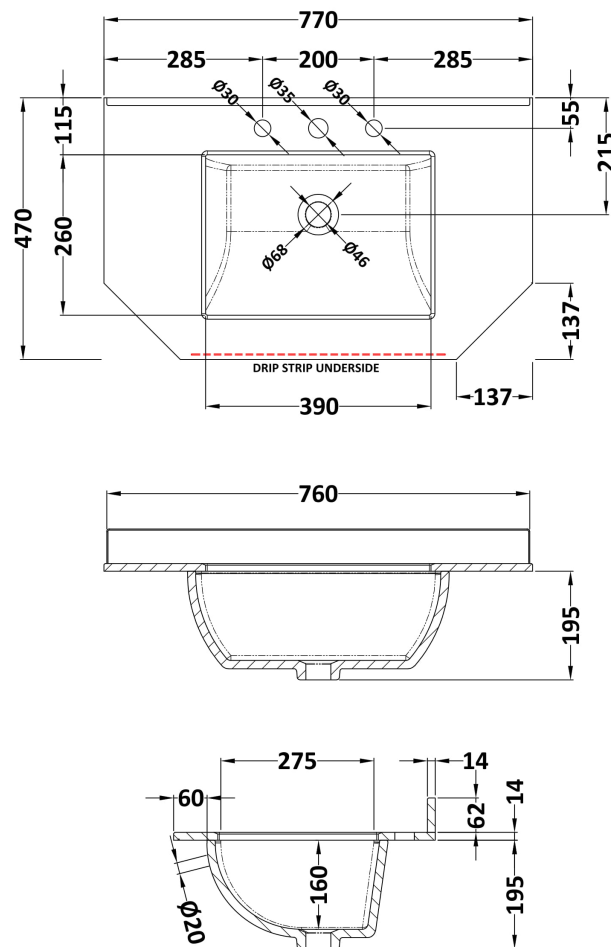

Packaging Dimensions

Height (mm):	850
Width (mm):	805
Depth (mm):	510
Gross Weight (kg):	33

Packaging Data

Box Colour:	Brown Cardboard Box
Box Qty:	1
Label Size:	150 x 100
Label Colour:	White Label
Label Qty:	2

Outer Box Dimensions (If Applicable)

Height (mm):	
Width (mm):	
Depth (mm):	
Gross Weight (kg):	
Barcode:	5056211871804

Product Details

Country of Origin:	Ireland
Fitting Instruction:	No
CE & UKCA:	
FSC Certified Materials:	Yes
Colour:	Timeless Sand
Construction Method:	Cam & Wood Dowel
Construction Type:	Rigid
Cabinet Finish:	Mdf Vinyl Smooth Matt
Fascia Finish:	Mdf Vinyl Smooth Matt
Cabinet Thickness (mm):	18
Fascia Thickness (mm):	18
Drawer Included:	No
Drawer Type:	Not Applicable
No of Shelves:	1
Hinge Type:	95 Degree Inset Clip-On S/C
Hinge Included:	Yes
Adjustable Legs:	Not Applicable
Fixings Included:	Not Required
Handle Style:	Traditional
Waste Shroud:	No
Handle Included:	Yes
Handle Type:	Knob

Sales Code: LOM268

Description: 750 Single Bowl Angled Marble Top 3Th

Product Dimensions

Height (mm):	268
Width (mm):	770
Depth (mm):	470
Nett Weight (kg):	18

Packaging Dimensions

Height (mm):	250
Width (mm):	860
Depth (mm):	580
Gross Weight (kg):	18.5

Packaging Data

Box Colour:	White Cardboard Box
Box Qty:	1
Label Size:	100 x 50
Label Colour:	White Label
Label Qty:	2

Outer Box Dimensions (If Applicable)

Height (mm):	
Width (mm):	
Depth (mm):	
Gross Weight (kg):	
Barcode:	5056211871620