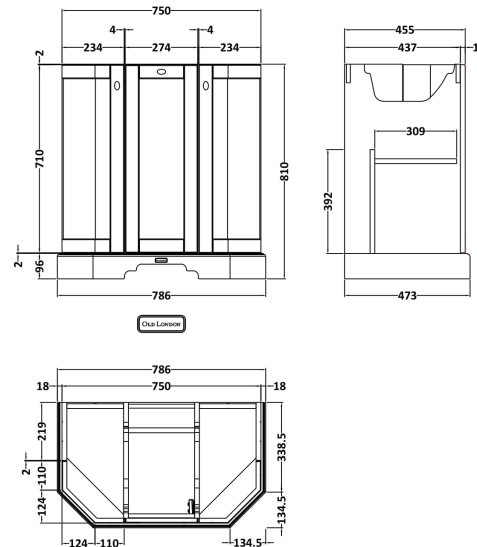

Sales Code: LOF413

Description: 750 3-Door Angled Unit & Marble Top 3Th

Packaging Details

Barcode: 5056462602707

Sales Code: LON404

Description: 750 3-Door Angled Basin Unit

Product Dimensions

Height (mm):	810
Width (mm):	786
Depth (mm):	473
Nett Weight (kg):	32.5

Packaging Dimensions

Height (mm):	850
Width (mm):	805
Depth (mm):	510
Gross Weight (kg):	33

Packaging Data

Box Colour:	Brown Cardboard Box
Box Qty:	1
Label Size:	150 x 100
Label Colour:	White Label
Label Qty:	2

Outer Box Dimensions (If Applicable)

Height (mm):	
Width (mm):	
Depth (mm):	
Gross Weight (kg):	
Barcode:	5056211871804

Product Details

Country of Origin:	Ireland
Fitting Instruction:	No
CE & UKCA:	
FSC Certified Materials:	Yes
Colour:	Timeless Sand
Construction Method:	Cam & Wood Dowel
Construction Type:	Rigid
Cabinet Finish:	Mdf Vinyl Smooth Matt
Fascia Finish:	Mdf Vinyl Smooth Matt
Cabinet Thickness (mm):	18
Fascia Thickness (mm):	18
Drawer Included:	No
Drawer Type:	Not Applicable
No of Shelves:	1
Hinge Type:	95 Degree Inset Clip-On S/C
Hinge Included:	Yes
Adjustable Legs:	Not Applicable
Fixings Included:	Not Required
Handle Style:	Traditional
Waste Shroud:	No
Handle Included:	Yes
Handle Type:	Knob

Sales Code: LOM268

Description: 750 Single Bowl Angled Marble Top 3Th

Product Dimensions

Height (mm):	268
Width (mm):	770
Depth (mm):	470
Nett Weight (kg):	18

Packaging Dimensions

Height (mm):	250
Width (mm):	860
Depth (mm):	580
Gross Weight (kg):	18.5