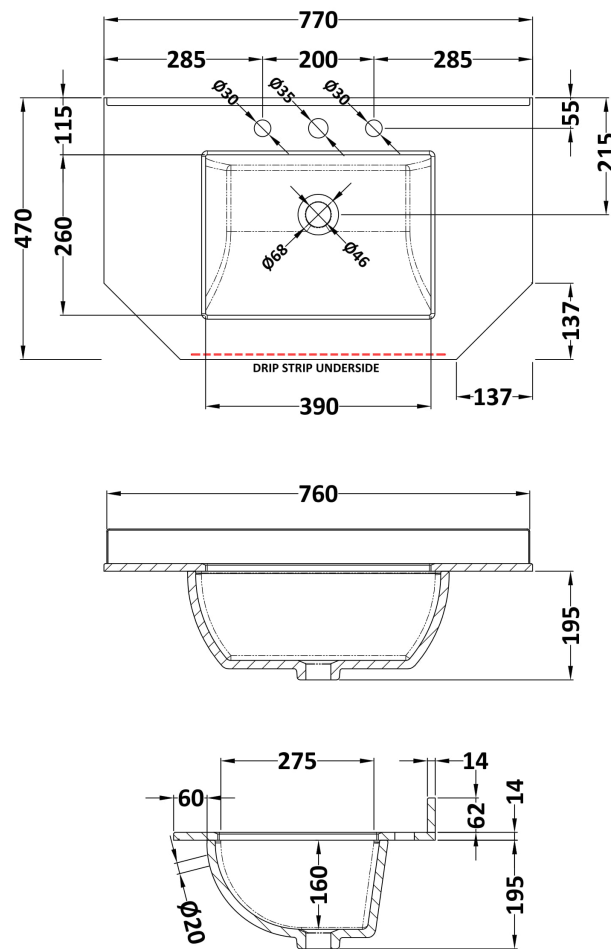

Packaging Dimensions

Height (mm):	850
Width (mm):	805
Depth (mm):	510
Gross Weight (kg):	33

Packaging Data

Box Colour:	Brown Cardboard Box
Box Qty:	1
Label Size:	150 x 100
Label Colour:	White Label
Label Qty:	2

Outer Box Dimensions (If Applicable)

Height (mm):	
Width (mm):	
Depth (mm):	
Gross Weight (kg):	
Barcode:	5056211871811

Product Details

Country of Origin:	Ireland
Fitting Instruction:	No
CE & UKCA:	
FSC Certified Materials:	Yes
Colour:	Twilight Blue
Construction Method:	Cam & Wood Dowel
Construction Type:	Rigid
Cabinet Finish:	Mdf Vinyl Smooth Matt
Fascia Finish:	Mdf Vinyl Smooth Matt
Cabinet Thickness (mm):	18
Fascia Thickness (mm):	18
Drawer Included:	No
Drawer Type:	Not Applicable
No of Shelves:	1
Hinge Type:	95 Degree Inset Clip-On S/C
Hinge Included:	Yes
Adjustable Legs:	Not Applicable
Fixings Included:	Not Required
Handle Style:	Traditional
Waste Shroud:	No
Handle Included:	Yes
Handle Type:	Knob

Sales Code: LOM268

Description: 750 Single Bowl Angled Marble Top 3Th

Product Dimensions

Height (mm):	268
Width (mm):	770
Depth (mm):	470
Nett Weight (kg):	18

Packaging Dimensions

Height (mm):	250
Width (mm):	860
Depth (mm):	580
Gross Weight (kg):	18.5

Packaging Data

Box Colour:	White Cardboard Box
Box Qty:	1
Label Size:	100 x 50
Label Colour:	White Label
Label Qty:	2

Outer Box Dimensions (If Applicable)

Height (mm):	
Width (mm):	
Depth (mm):	
Gross Weight (kg):	
Barcode:	5056211871620