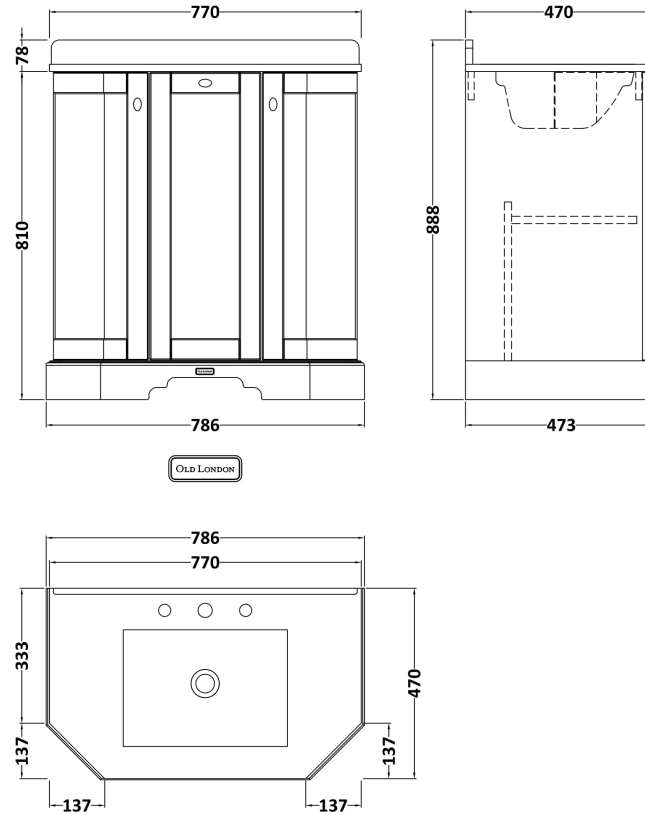

Sales Code: LOF313

Description: 750 3-Door Angled Unit & Marble Top 3Th

Packaging Details

Barcode: 5056462602677

Sales Code: LON304

Description: 750 3-Door Angled Basin Unit

Product Dimensions

Height (mm):	810
Width (mm):	786
Depth (mm):	473
Nett Weight (kg):	32.5

Packaging Dimensions

Height (mm):	850
Width (mm):	805
Depth (mm):	510
Gross Weight (kg):	33

Packaging Data

Box Colour:	Brown Cardboard Box
Box Qty:	1
Label Size:	150 x 100
Label Colour:	White Label
Label Qty:	2

Outer Box Dimensions (If Applicable)

Height (mm):	
Width (mm):	
Depth (mm):	
Gross Weight (kg):	
Barcode:	5056211871811

Product Details

Country of Origin:	Ireland
Fitting Instruction:	No
CE & UKCA:	
FSC Certified Materials:	Yes
Colour:	Twilight Blue
Construction Method:	Cam & Wood Dowel
Construction Type:	Rigid
Cabinet Finish:	Mdf Vinyl Smooth Matt
Fascia Finish:	Mdf Vinyl Smooth Matt
Cabinet Thickness (mm):	18
Fascia Thickness (mm):	18
Drawer Included:	No
Drawer Type:	Not Applicable
No of Shelves:	1
Hinge Type:	95 Degree Inset Clip-On S/C
Hinge Included:	Yes
Adjustable Legs:	Not Applicable
Fixings Included:	Not Required
Handle Style:	Traditional
Waste Shroud:	No
Handle Included:	Yes
Handle Type:	Knob

Sales Code: LOM268

Description: 750 Single Bowl Angled Marble Top 3Th

Product Dimensions

Height (mm):	268
Width (mm):	770
Depth (mm):	470
Nett Weight (kg):	18

Packaging Dimensions

Height (mm):	250
Width (mm):	860
Depth (mm):	580
Gross Weight (kg):	18.5