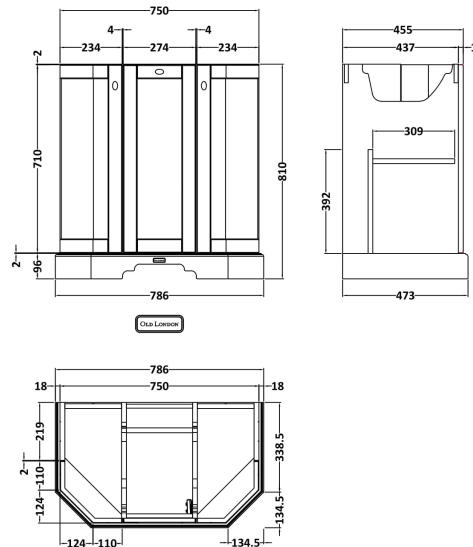

Sales Code: LOF313

Description: 750 3-Door Angled Unit & Marble Top 3Th

Packaging Details

Barcode: 5056462602677

Sales Code: LON304

Description: 750 3-Door Angled Basin Unit

Product Dimensions

Height (mm):	810
Width (mm):	786
Depth (mm):	473
Nett Weight (kg):	32.5

Packaging Dimensions

Height (mm):	850
Width (mm):	805
Depth (mm):	510
Gross Weight (kg):	33

Packaging Data

Box Colour:	Brown Cardboard Box
Box Qty:	1
Label Size:	150 x 100
Label Colour:	White Label
Label Qty:	2

Outer Box Dimensions (If Applicable)

Height (mm):	
Width (mm):	
Depth (mm):	
Gross Weight (kg):	
Barcode:	5056211871811

Product Details

Country of Origin:	Ireland
Fitting Instruction:	No
CE & UKCA:	
FSC Certified Materials:	Yes
Colour:	Twilight Blue
Construction Method:	Cam & Wood Dowel
Construction Type:	Rigid
Cabinet Finish:	Mdf Vinyl Smooth Matt
Fascia Finish:	Mdf Vinyl Smooth Matt
Cabinet Thickness (mm):	18
Fascia Thickness (mm):	18
Drawer Included:	No
Drawer Type:	Not Applicable
No of Shelves:	1
Hinge Type:	95 Degree Inset Clip-On S/C
Hinge Included:	Yes
Adjustable Legs:	Not Applicable
Fixings Included:	Not Required
Handle Style:	Traditional
Waste Shroud:	No
Handle Included:	Yes
Handle Type:	Knob

Sales Code: LOM268

Description: 750 Single Bowl Angled Marble Top 3Th

Product Dimensions

Height (mm):	268
Width (mm):	770
Depth (mm):	470
Nett Weight (kg):	18

Packaging Dimensions

Height (mm):	250
Width (mm):	860
Depth (mm):	580
Gross Weight (kg):	18.5