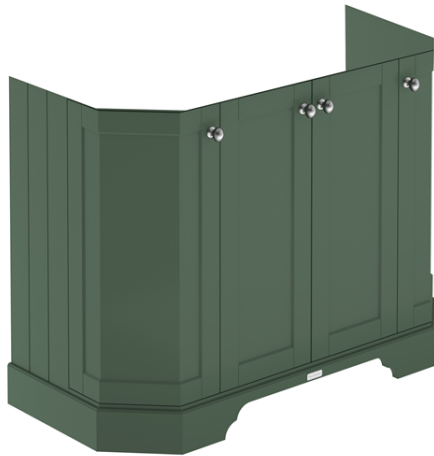

Sales Code: LOF886

Description: 1000 4-Door Angled Unit & Marble Top 3Th

Packaging Details

Barcode: 5056462646961

Sales Code: LON806

Description: 1000 4-Door Angled Basin Unit

Product Dimensions

Height (mm):	810
Width (mm):	1036
Depth (mm):	473
Nett Weight (kg):	42.5

Packaging Dimensions

Height (mm):	850
Width (mm):	1055
Depth (mm):	510
Gross Weight (kg):	43.5

Packaging Data

Box Colour:	Brown Cardboard Box
Box Qty:	1
Label Size:	150 x 100
Label Colour:	White Label
Label Qty:	2

Outer Box Dimensions (If Applicable)

Height (mm):	
Width (mm):	
Depth (mm):	
Gross Weight (kg):	
Barcode:	5056462622798

Product Details

Country of Origin:	Ireland
Fitting Instruction:	No
CE & UKCA:	
FSC Certified Materials:	Yes
Colour:	Hunter Green
Construction Method:	Cam & Wood Dowel
Construction Type:	Rigid
Cabinet Finish:	Mdf Vinyl Smooth Matt
Fascia Finish:	Mdf Vinyl Smooth Matt
Cabinet Thickness (mm):	18
Fascia Thickness (mm):	18
Drawer Included:	No
Drawer Type:	Not Applicable
No of Shelves:	1
Hinge Type:	95 Degree Inset Clip-On S/C
Hinge Included:	Yes
Adjustable Legs:	Not Applicable
Fixings Included:	Not Required
Handle Style:	Traditional
Waste Shroud:	No
Handle Included:	Yes
Handle Type:	Knob

Sales Code: LOM273

Description: 1000 Single Bowl Angled Marble Top 3Th

Product Dimensions

Height (mm):	268
Width (mm):	1020
Depth (mm):	470
Nett Weight (kg):	18

Packaging Dimensions

Height (mm):	250
Width (mm):	1100
Depth (mm):	580
Gross Weight (kg):	18.5