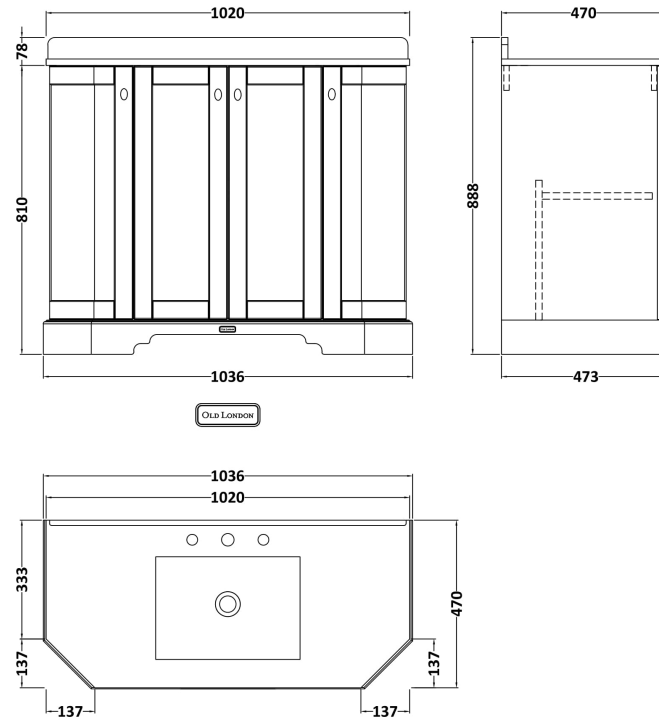

Sales Code: LOF886

Description: 1000 4-Door Angled Unit & Marble Top 3Th

Packaging Details

Barcode: 5056462646961

Sales Code: LON806

Description: 1000 4-Door Angled Basin Unit

Product Dimensions

Height (mm):	810
Width (mm):	1036
Depth (mm):	473
Nett Weight (kg):	42.5

Packaging Dimensions

Height (mm):	850
Width (mm):	1055
Depth (mm):	510
Gross Weight (kg):	43.5

Packaging Data

Box Colour:	Brown Cardboard Box
Box Qty:	1
Label Size:	150 x 100
Label Colour:	White Label
Label Qty:	2

Outer Box Dimensions (If Applicable)

Height (mm):	
Width (mm):	
Depth (mm):	
Gross Weight (kg):	
Barcode:	5056462622798

Product Details

Country of Origin:	Ireland
Fitting Instruction:	No
CE & UKCA:	
FSC Certified Materials:	Yes
Colour:	Hunter Green
Construction Method:	Cam & Wood Dowel
Construction Type:	Rigid
Cabinet Finish:	Mdf Vinyl Smooth Matt
Fascia Finish:	Mdf Vinyl Smooth Matt
Cabinet Thickness (mm):	18
Fascia Thickness (mm):	18
Drawer Included:	No
Drawer Type:	Not Applicable
No of Shelves:	1
Hinge Type:	95 Degree Inset Clip-On S/C
Hinge Included:	Yes
Adjustable Legs:	Not Applicable
Fixings Included:	Not Required
Handle Style:	Traditional
Waste Shroud:	No
Handle Included:	Yes
Handle Type:	Knob

Sales Code: LOM273

Description: 1000 Single Bowl Angled Marble Top 3Th

Product Dimensions

Height (mm):	268
Width (mm):	1020
Depth (mm):	470
Nett Weight (kg):	18

Packaging Dimensions

Height (mm):	250
Width (mm):	1100
Depth (mm):	580
Gross Weight (kg):	18.5