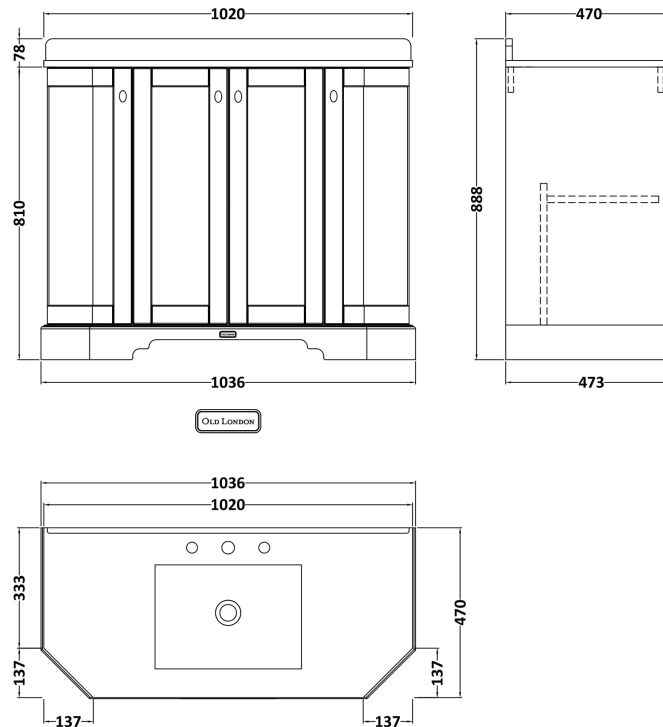

Sales Code: LOF886

Description: 1000 4-Door Angled Unit & Marble Top 3Th

Packaging Details

Barcode: 5056462646961

Sales Code: LON806

Description: 1000 4-Door Angled Basin Unit

Product Dimensions

Height (mm):	810
Width (mm):	1036
Depth (mm):	473
Nett Weight (kg):	42.5

Packaging Dimensions

Height (mm):	850
Width (mm):	1055
Depth (mm):	510
Gross Weight (kg):	43.5

Packaging Data

Box Colour:	Brown Cardboard Box
Box Qty:	1
Label Size:	150 x 100
Label Colour:	White Label
Label Qty:	2

Outer Box Dimensions (If Applicable)

Height (mm):	
Width (mm):	
Depth (mm):	
Gross Weight (kg):	
Barcode:	5056462622798

Product Details

Country of Origin:	Ireland
Fitting Instruction:	No
CE & UKCA:	
FSC Certified Materials:	Yes
Colour:	Hunter Green
Construction Method:	Cam & Wood Dowel
Construction Type:	Rigid
Cabinet Finish:	Mdf Vinyl Smooth Matt
Fascia Finish:	Mdf Vinyl Smooth Matt
Cabinet Thickness (mm):	18
Fascia Thickness (mm):	18
Drawer Included:	No
Drawer Type:	Not Applicable
No of Shelves:	1
Hinge Type:	95 Degree Inset Clip-On S/C
Hinge Included:	Yes
Adjustable Legs:	Not Applicable
Fixings Included:	Not Required
Handle Style:	Traditional
Waste Shroud:	No
Handle Included:	Yes
Handle Type:	Knob

Sales Code: LOM273

Description: 1000 Single Bowl Angled Marble Top 3Th

Product Dimensions

Height (mm):	268
Width (mm):	1020
Depth (mm):	470
Nett Weight (kg):	18

Packaging Dimensions

Height (mm):	250
Width (mm):	1100
Depth (mm):	580
Gross Weight (kg):	18.5