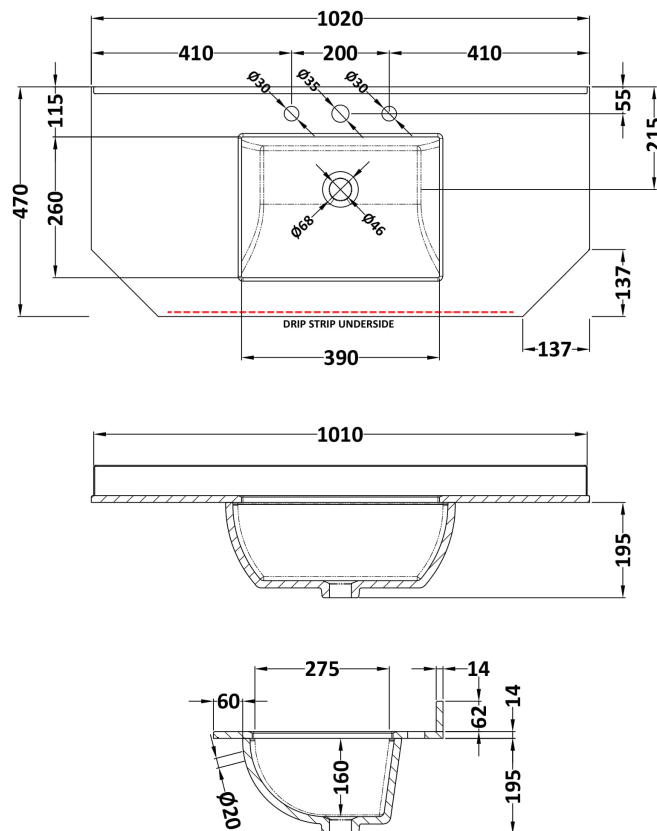

Packaging Dimensions

Height (mm):	850
Width (mm):	1055
Depth (mm):	510
Gross Weight (kg):	43.5

Packaging Data

Box Colour:	Brown Cardboard Box
Box Qty:	1
Label Size:	150 x 100
Label Colour:	White Label
Label Qty:	2

Outer Box Dimensions (If Applicable)

Height (mm):	
Width (mm):	
Depth (mm):	
Gross Weight (kg):	
Barcode:	5056462622798

Product Details

Country of Origin:	Ireland
Fitting Instruction:	No
CE & UKCA:	
FSC Certified Materials:	Yes
Colour:	Hunter Green
Construction Method:	Cam & Wood Dowel
Construction Type:	Rigid
Cabinet Finish:	Mdf Vinyl Smooth Matt
Fascia Finish:	Mdf Vinyl Smooth Matt
Cabinet Thickness (mm):	18
Fascia Thickness (mm):	18
Drawer Included:	No
Drawer Type:	Not Applicable
No of Shelves:	1
Hinge Type:	95 Degree Inset Clip-On S/C
Hinge Included:	Yes
Adjustable Legs:	Not Applicable
Fixings Included:	Not Required
Handle Style:	Traditional
Waste Shroud:	No
Handle Included:	Yes
Handle Type:	Knob

Sales Code: LOM273

Description: 1000 Single Bowl Angled Marble Top 3Th

Product Dimensions

Height (mm):	268
Width (mm):	1020
Depth (mm):	470
Nett Weight (kg):	18

Packaging Dimensions

Height (mm):	250
Width (mm):	1100
Depth (mm):	580
Gross Weight (kg):	18.5

Packaging Data

Box Colour:	White Cardboard Box
Box Qty:	1
Label Size:	100 x 50
Label Colour:	White Label
Label Qty:	2

Outer Box Dimensions (If Applicable)

Height (mm):	
Width (mm):	
Depth (mm):	
Gross Weight (kg):	
Barcode:	5056211871576