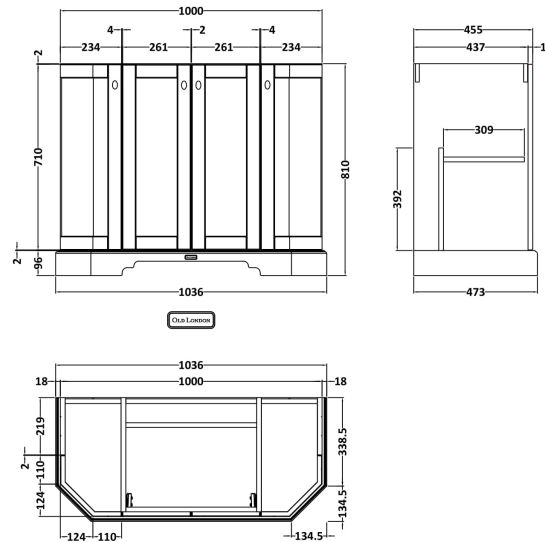

Sales Code: LOF286

Description: 1000 4-Door Angled Unit & Marble Top 3Th

Packaging Details

Barcode: 5056462602813

Sales Code: LON206

Description: 1000 4-Door Angled Basin Unit

Product Dimensions

Height (mm):	810
Width (mm):	1036
Depth (mm):	473
Nett Weight (kg):	42.5

Packaging Dimensions

Height (mm):	850
Width (mm):	1055
Depth (mm):	510
Gross Weight (kg):	43.5

Packaging Data

Box Colour:	Brown Cardboard Box
Box Qty:	1
Label Size:	150 x 100
Label Colour:	White Label
Label Qty:	2

Outer Box Dimensions (If Applicable)

Height (mm):	
Width (mm):	
Depth (mm):	
Gross Weight (kg):	
Barcode:	5056211871798

Product Details

Country of Origin:	Ireland
Fitting Instruction:	No
CE & UKCA:	
FSC Certified Materials:	Yes
Colour:	Storm Grey
Construction Method:	Cam & Wood Dowel
Construction Type:	Rigid
Cabinet Finish:	Mdf Vinyl Smooth Matt
Fascia Finish:	Mdf Vinyl Smooth Matt
Cabinet Thickness (mm):	18
Fascia Thickness (mm):	18
Drawer Included:	No
Drawer Type:	Not Applicable
No of Shelves:	1
Hinge Type:	95 Degree Inset Clip-On S/C
Hinge Included:	Yes
Adjustable Legs:	Not Applicable
Fixings Included:	Not Required
Handle Style:	Traditional
Waste Shroud:	No
Handle Included:	Yes
Handle Type:	Knob

Sales Code: LOM273

Description: 1000 Single Bowl Angled Marble Top 3Th

Product Dimensions

Height (mm):	268
Width (mm):	1020
Depth (mm):	470
Nett Weight (kg):	18

Packaging Dimensions

Height (mm):	250
Width (mm):	1100
Depth (mm):	580
Gross Weight (kg):	18.5