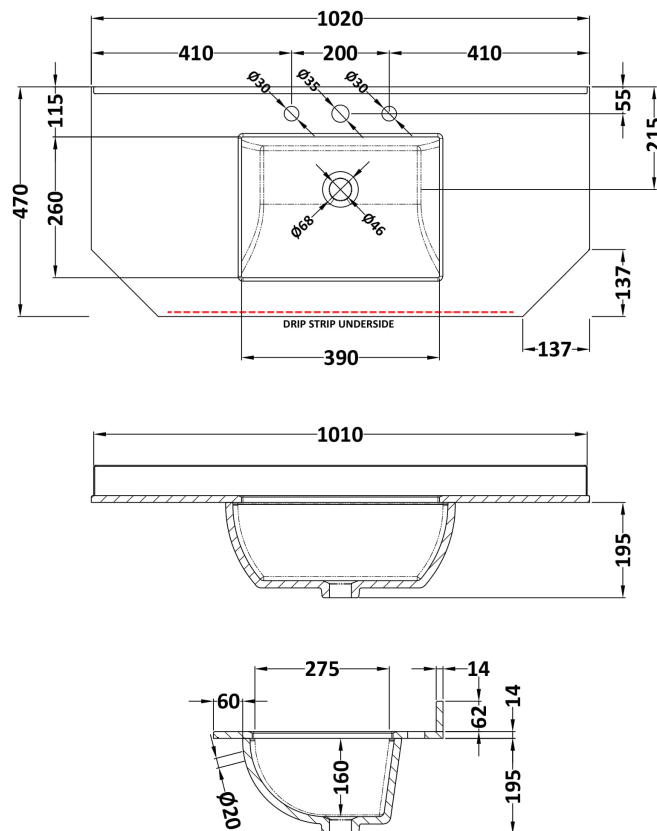

Packaging Dimensions

Height (mm):	850
Width (mm):	1055
Depth (mm):	510
Gross Weight (kg):	43.5

Packaging Data

Box Colour:	Brown Cardboard Box
Box Qty:	1
Label Size:	150 x 100
Label Colour:	White Label
Label Qty:	2

Outer Box Dimensions (If Applicable)

Height (mm):	
Width (mm):	
Depth (mm):	
Gross Weight (kg):	
Barcode:	5056211871798

Product Details

Country of Origin:	Ireland
Fitting Instruction:	No
CE & UKCA:	
FSC Certified Materials:	Yes
Colour:	Storm Grey
Construction Method:	Cam & Wood Dowel
Construction Type:	Rigid
Cabinet Finish:	Mdf Vinyl Smooth Matt
Fascia Finish:	Mdf Vinyl Smooth Matt
Cabinet Thickness (mm):	18
Fascia Thickness (mm):	18
Drawer Included:	No
Drawer Type:	Not Applicable
No of Shelves:	1
Hinge Type:	95 Degree Inset Clip-On S/C
Hinge Included:	Yes
Adjustable Legs:	Not Applicable
Fixings Included:	Not Required
Handle Style:	Traditional
Waste Shroud:	No
Handle Included:	Yes
Handle Type:	Knob

Sales Code: LOM273

Description: 1000 Single Bowl Angled Marble Top 3Th

Product Dimensions

Height (mm):	268
Width (mm):	1020
Depth (mm):	470
Nett Weight (kg):	18

Packaging Dimensions

Height (mm):	250
Width (mm):	1100
Depth (mm):	580
Gross Weight (kg):	18.5

Packaging Data

Box Colour:	White Cardboard Box
Box Qty:	1
Label Size:	100 x 50
Label Colour:	White Label
Label Qty:	2

Outer Box Dimensions (If Applicable)

Height (mm):	
Width (mm):	
Depth (mm):	
Gross Weight (kg):	
Barcode:	5056211871576