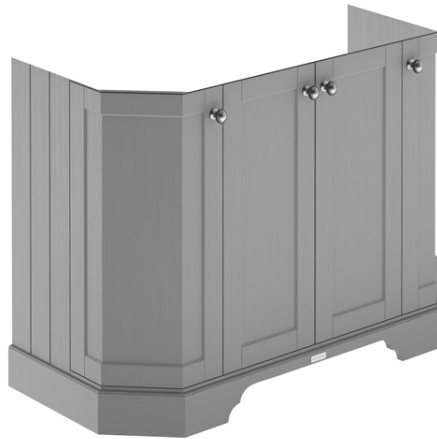

Sales Code: LOF286

Description: 1000 4-Door Angled Unit & Marble Top 3Th

Packaging Details

Barcode: 5056462602813

Sales Code: LON206

Description: 1000 4-Door Angled Basin Unit

Product Dimensions

Height (mm):	810
Width (mm):	1036
Depth (mm):	473
Nett Weight (kg):	42.5

Packaging Dimensions

Height (mm):	850
Width (mm):	1055
Depth (mm):	510
Gross Weight (kg):	43.5

Packaging Data

Box Colour:	Brown Cardboard Box
Box Qty:	1
Label Size:	150 x 100
Label Colour:	White Label
Label Qty:	2

Outer Box Dimensions (If Applicable)

Height (mm):	
Width (mm):	
Depth (mm):	
Gross Weight (kg):	
Barcode:	5056211871798

Product Details

Country of Origin:	Ireland
Fitting Instruction:	No
CE & UKCA:	
FSC Certified Materials:	Yes
Colour:	Storm Grey
Construction Method:	Cam & Wood Dowel
Construction Type:	Rigid
Cabinet Finish:	Mdf Vinyl Smooth Matt
Fascia Finish:	Mdf Vinyl Smooth Matt
Cabinet Thickness (mm):	18
Fascia Thickness (mm):	18
Drawer Included:	No
Drawer Type:	Not Applicable
No of Shelves:	1
Hinge Type:	95 Degree Inset Clip-On S/C
Hinge Included:	Yes
Adjustable Legs:	Not Applicable
Fixings Included:	Not Required
Handle Style:	Traditional
Waste Shroud:	No
Handle Included:	Yes
Handle Type:	Knob

Sales Code: LOM273

Description: 1000 Single Bowl Angled Marble Top 3Th

Product Dimensions

Height (mm):	268
Width (mm):	1020
Depth (mm):	470
Nett Weight (kg):	18

Packaging Dimensions

Height (mm):	250
Width (mm):	1100
Depth (mm):	580
Gross Weight (kg):	18.5