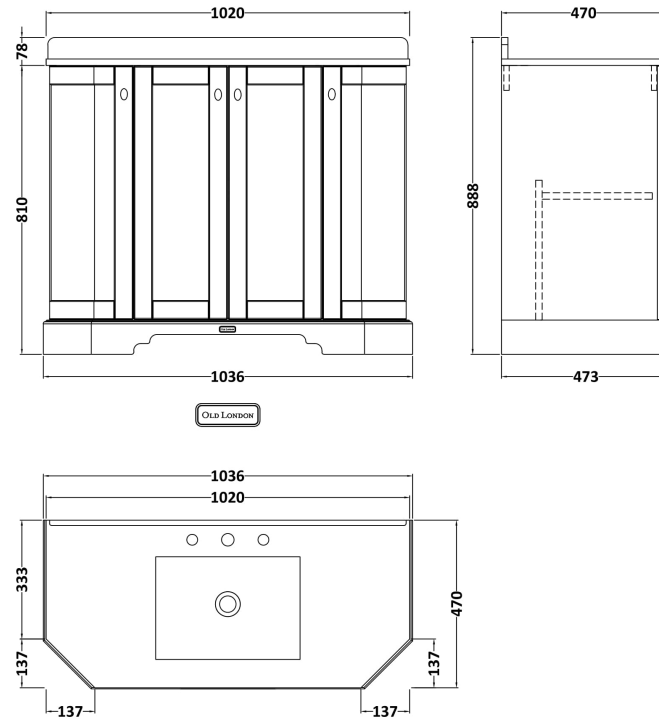

Sales Code: LOF286

Description: 1000 4-Door Angled Unit & Marble Top 3Th

Packaging Details

Barcode: 5056462602813

Sales Code: LON206

Description: 1000 4-Door Angled Basin Unit

Product Dimensions

Height (mm):	810
Width (mm):	1036
Depth (mm):	473
Nett Weight (kg):	42.5

Packaging Dimensions

Height (mm):	850
Width (mm):	1055
Depth (mm):	510
Gross Weight (kg):	43.5

Packaging Data

Box Colour:	Brown Cardboard Box
Box Qty:	1
Label Size:	150 x 100
Label Colour:	White Label
Label Qty:	2

Outer Box Dimensions (If Applicable)

Height (mm):	
Width (mm):	
Depth (mm):	
Gross Weight (kg):	
Barcode:	5056211871798

Product Details

Country of Origin:	Ireland
Fitting Instruction:	No
CE & UKCA:	
FSC Certified Materials:	Yes
Colour:	Storm Grey
Construction Method:	Cam & Wood Dowel
Construction Type:	Rigid
Cabinet Finish:	Mdf Vinyl Smooth Matt
Fascia Finish:	Mdf Vinyl Smooth Matt
Cabinet Thickness (mm):	18
Fascia Thickness (mm):	18
Drawer Included:	No
Drawer Type:	Not Applicable
No of Shelves:	1
Hinge Type:	95 Degree Inset Clip-On S/C
Hinge Included:	Yes
Adjustable Legs:	Not Applicable
Fixings Included:	Not Required
Handle Style:	Traditional
Waste Shroud:	No
Handle Included:	Yes
Handle Type:	Knob

Sales Code: LOM273

Description: 1000 Single Bowl Angled Marble Top 3Th

Product Dimensions

Height (mm):	268
Width (mm):	1020
Depth (mm):	470
Nett Weight (kg):	18

Packaging Dimensions

Height (mm):	250
Width (mm):	1100
Depth (mm):	580
Gross Weight (kg):	18.5