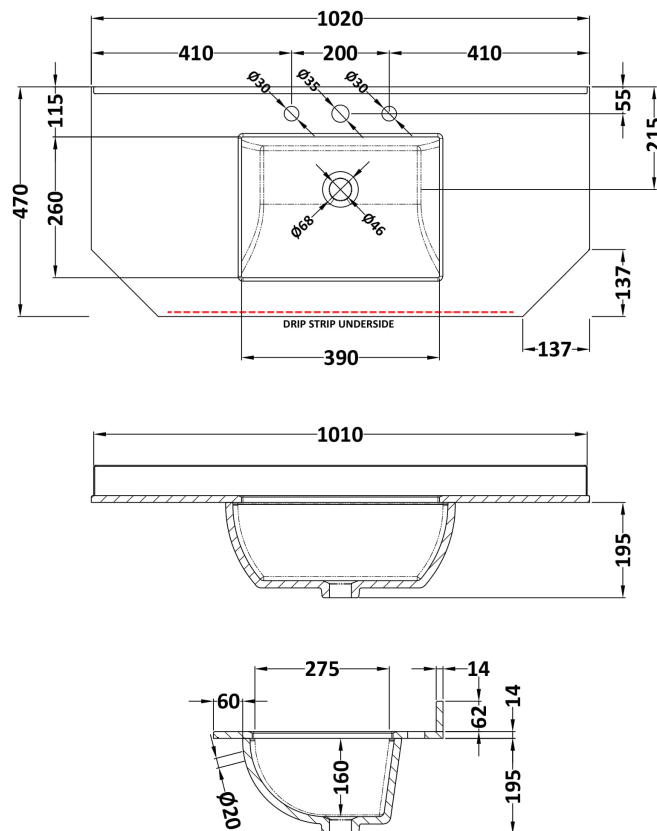

Packaging Dimensions

Height (mm):	850
Width (mm):	1055
Depth (mm):	510
Gross Weight (kg):	43.5

Packaging Data

Box Colour:	Brown Cardboard Box
Box Qty:	1
Label Size:	150 x 100
Label Colour:	White Label
Label Qty:	2

Outer Box Dimensions (If Applicable)

Height (mm):	
Width (mm):	
Depth (mm):	
Gross Weight (kg):	
Barcode:	5056211871774

Product Details

Country of Origin:	Ireland
Fitting Instruction:	No
CE & UKCA:	
FSC Certified Materials:	Yes
Colour:	Timeless Sand
Construction Method:	Cam & Wood Dowel
Construction Type:	Rigid
Cabinet Finish:	Mdf Vinyl Smooth Matt
Fascia Finish:	Mdf Vinyl Smooth Matt
Cabinet Thickness (mm):	18
Fascia Thickness (mm):	18
Drawer Included:	No
Drawer Type:	Not Applicable
No of Shelves:	1
Hinge Type:	95 Degree Inset Clip-On S/C
Hinge Included:	Yes
Adjustable Legs:	Not Applicable
Fixings Included:	Not Required
Handle Style:	Traditional
Waste Shroud:	No
Handle Included:	Yes
Handle Type:	Knob

Sales Code: LOM273

Description: 1000 Single Bowl Angled Marble Top 3Th

Product Dimensions

Height (mm):	268
Width (mm):	1020
Depth (mm):	470
Nett Weight (kg):	18

Packaging Dimensions

Height (mm):	250
Width (mm):	1100
Depth (mm):	580
Gross Weight (kg):	18.5

Packaging Data

Box Colour:	White Cardboard Box
Box Qty:	1
Label Size:	100 x 50
Label Colour:	White Label
Label Qty:	2

Outer Box Dimensions (If Applicable)

Height (mm):	
Width (mm):	
Depth (mm):	
Gross Weight (kg):	
Barcode:	5056211871576