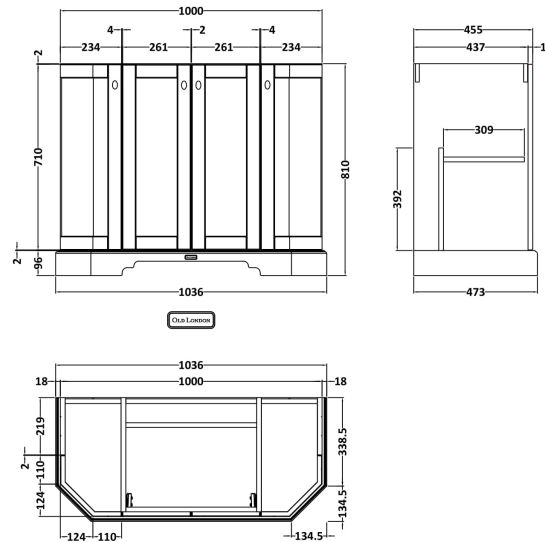

Sales Code: LOF486

Description: 1000 4-Door Angled Unit & Marble Top 3Th

Packaging Details

Barcode: 5056462602875

Sales Code: LON406

Description: 1000 4-Door Angled Basin Unit

Product Dimensions

Height (mm):	810
Width (mm):	1036
Depth (mm):	473
Nett Weight (kg):	42.5

Packaging Dimensions

Height (mm):	850
Width (mm):	1055
Depth (mm):	510
Gross Weight (kg):	43.5

Packaging Data

Box Colour:	Brown Cardboard Box
Box Qty:	1
Label Size:	150 x 100
Label Colour:	White Label
Label Qty:	2

Outer Box Dimensions (If Applicable)

Height (mm):	
Width (mm):	
Depth (mm):	
Gross Weight (kg):	
Barcode:	5056211871774

Product Details

Country of Origin:	Ireland
Fitting Instruction:	No
CE & UKCA:	
FSC Certified Materials:	Yes
Colour:	Timeless Sand
Construction Method:	Cam & Wood Dowel
Construction Type:	Rigid
Cabinet Finish:	Mdf Vinyl Smooth Matt
Fascia Finish:	Mdf Vinyl Smooth Matt
Cabinet Thickness (mm):	18
Fascia Thickness (mm):	18
Drawer Included:	No
Drawer Type:	Not Applicable
No of Shelves:	1
Hinge Type:	95 Degree Inset Clip-On S/C
Hinge Included:	Yes
Adjustable Legs:	Not Applicable
Fixings Included:	Not Required
Handle Style:	Traditional
Waste Shroud:	No
Handle Included:	Yes
Handle Type:	Knob

Sales Code: LOM273

Description: 1000 Single Bowl Angled Marble Top 3Th

Product Dimensions

Height (mm):	268
Width (mm):	1020
Depth (mm):	470
Nett Weight (kg):	18

Packaging Dimensions

Height (mm):	250
Width (mm):	1100
Depth (mm):	580
Gross Weight (kg):	18.5