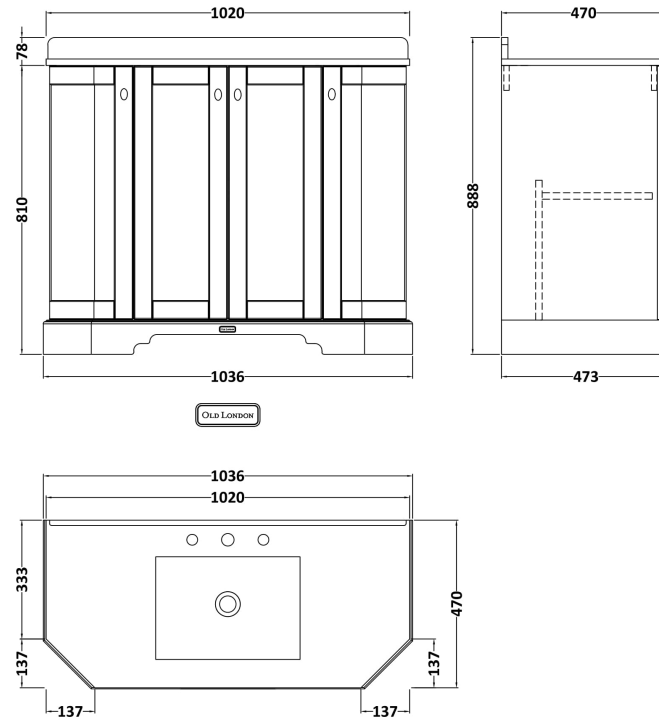

Sales Code: LOF486

Description: 1000 4-Door Angled Unit & Marble Top 3Th

Packaging Details

Barcode: 5056462602875

Sales Code: LON406

Description: 1000 4-Door Angled Basin Unit

Product Dimensions

Height (mm):	810
Width (mm):	1036
Depth (mm):	473
Nett Weight (kg):	42.5

Packaging Dimensions

Height (mm):	850
Width (mm):	1055
Depth (mm):	510
Gross Weight (kg):	43.5

Packaging Data

Box Colour:	Brown Cardboard Box
Box Qty:	1
Label Size:	150 x 100
Label Colour:	White Label
Label Qty:	2

Outer Box Dimensions (If Applicable)

Height (mm):	
Width (mm):	
Depth (mm):	
Gross Weight (kg):	
Barcode:	5056211871774

Product Details

Country of Origin:	Ireland
Fitting Instruction:	No
CE & UKCA:	
FSC Certified Materials:	Yes
Colour:	Timeless Sand
Construction Method:	Cam & Wood Dowel
Construction Type:	Rigid
Cabinet Finish:	Mdf Vinyl Smooth Matt
Fascia Finish:	Mdf Vinyl Smooth Matt
Cabinet Thickness (mm):	18
Fascia Thickness (mm):	18
Drawer Included:	No
Drawer Type:	Not Applicable
No of Shelves:	1
Hinge Type:	95 Degree Inset Clip-On S/C
Hinge Included:	Yes
Adjustable Legs:	Not Applicable
Fixings Included:	Not Required
Handle Style:	Traditional
Waste Shroud:	No
Handle Included:	Yes
Handle Type:	Knob

Sales Code: LOM273

Description: 1000 Single Bowl Angled Marble Top 3Th

Product Dimensions

Height (mm):	268
Width (mm):	1020
Depth (mm):	470
Nett Weight (kg):	18

Packaging Dimensions

Height (mm):	250
Width (mm):	1100
Depth (mm):	580
Gross Weight (kg):	18.5