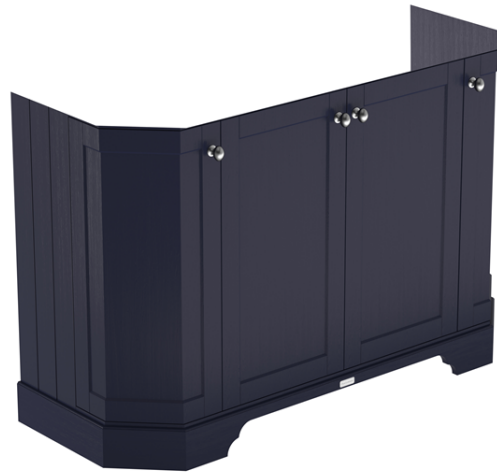

Sales Code: LOF358

Description: 1200 4-Door Angled Unit & Marble Top 3Th

### Packaging Details

Barcode: 5056462603025

Sales Code: LON308

Description: 1200 4-Door Angled Basin Unit

### Product Dimensions

Height (mm):	810
Width (mm):	1236
Depth (mm):	473
Nett Weight (kg):	54.5

### Packaging Dimensions

Height (mm):	840
Width (mm):	1252
Depth (mm):	511
Gross Weight (kg):	55