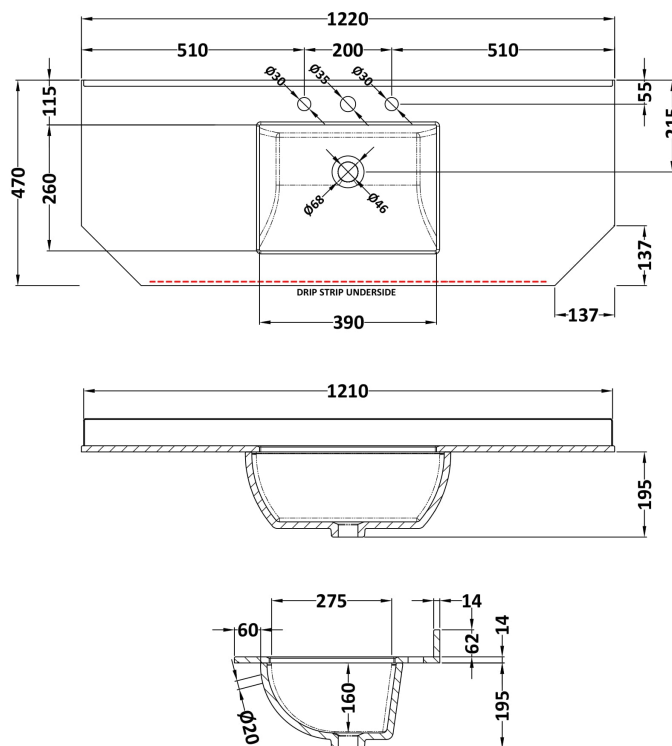

### Product Dimensions

Height (mm):	810
Width (mm):	1236
Depth (mm):	473
Nett Weight (kg):	54.5

### Packaging Dimensions

Height (mm):	840
Width (mm):	1252
Depth (mm):	511
Gross Weight (kg):	55

### Outer Box Dimensions (If Applicable)

Height (mm):	
Width (mm):	
Depth (mm):	
Gross Weight (kg):	
Barcode:	5056211871750

Sales Code: LOM279

Description: 1200 Single Bowl Angled Marble Top 3Th

**Product Dimensions**

Height (mm):	268
Width (mm):	1220
Depth (mm):	470
Nett Weight (kg):	27.5

**Packaging Dimensions**

Height (mm):	250
Width (mm):	1300
Depth (mm):	580
Gross Weight (kg):	28