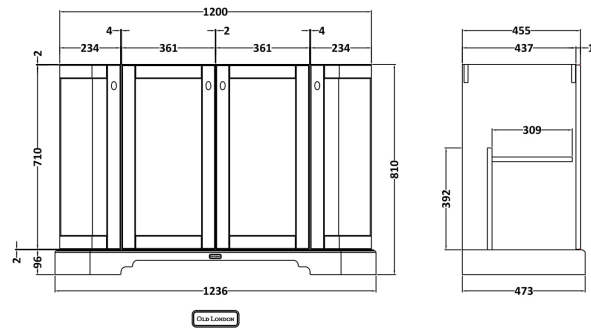

### Product Dimensions

Height (mm):	810
Width (mm):	1236
Depth (mm):	473
Nett Weight (kg):	54.5

### Packaging Dimensions

Height (mm):	840
Width (mm):	1252
Depth (mm):	511
Gross Weight (kg):	55

### Outer Box Dimensions (If Applicable)

Height (mm):	
Width (mm):	
Depth (mm):	
Gross Weight (kg):	
Barcode:	5056211871750

Sales Code: LOM279

Description: 1200 Single Bowl Angled Marble Top 3Th

**Product Dimensions**

Height (mm):	268
Width (mm):	1220
Depth (mm):	470
Nett Weight (kg):	27.5

**Packaging Dimensions**

Height (mm):	250
Width (mm):	1300
Depth (mm):	580
Gross Weight (kg):	28