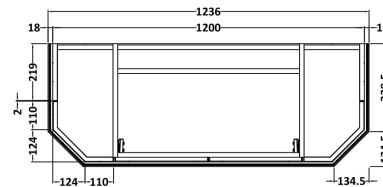

### Product Dimensions

Height (mm):	810
Width (mm):	1236
Depth (mm):	473
Nett Weight (kg):	54.5

### Packaging Dimensions

Height (mm):	840
Width (mm):	1252
Depth (mm):	511
Gross Weight (kg):	55

### Outer Box Dimensions (If Applicable)

Height (mm):	
Width (mm):	
Depth (mm):	
Gross Weight (kg):	
Barcode:	5056211871750

Sales Code: LOM279

Description: 1200 Single Bowl Angled Marble Top 3Th

**Product Dimensions**

Height (mm):	268
Width (mm):	1220
Depth (mm):	470
Nett Weight (kg):	27.5

**Packaging Dimensions**

Height (mm):	250
Width (mm):	1300
Depth (mm):	580
Gross Weight (kg):	28