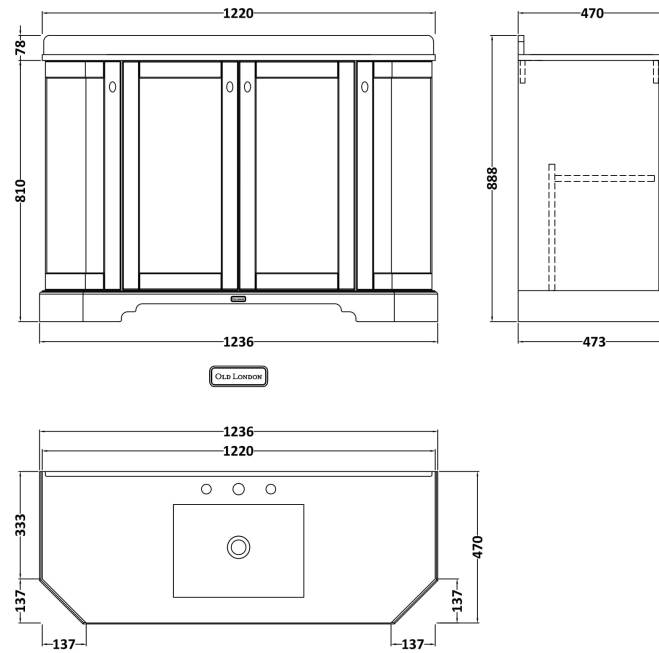

Sales Code: LOF358

Description: 1200 4-Door Angled Unit & Marble Top 3Th

Packaging Details

Barcode: 5056462603025