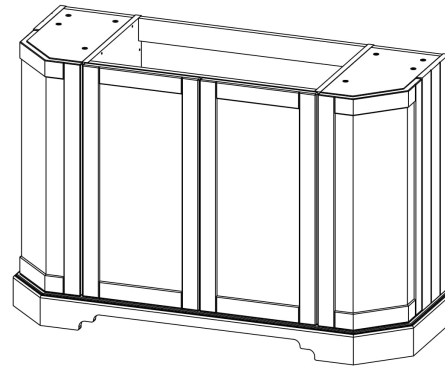

Sales Code: LOF358

Description: 1200 4-Door Angled Unit & Marble Top 3Th

### Packaging Details

Barcode: 5056462603025

Sales Code: LON308

Description: 1200 4-Door Angled Basin Unit

### Product Dimensions

Height (mm):	810
Width (mm):	1236
Depth (mm):	473
Nett Weight (kg):	54.5

### Packaging Dimensions

Height (mm):	840
Width (mm):	1252
Depth (mm):	511
Gross Weight (kg):	55