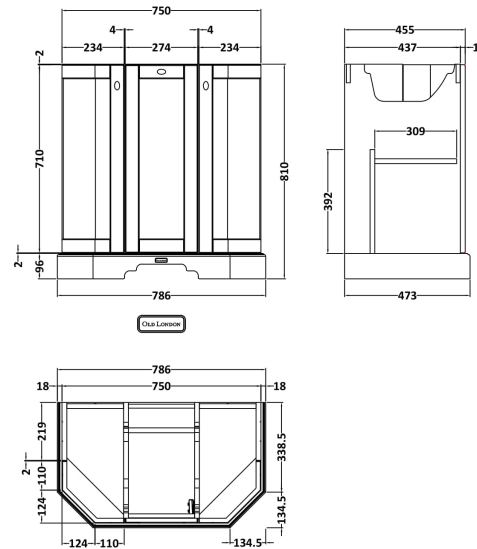

Sales Code: LOF814

Description: 750 3-Door Angled Unit & Marble Top 3Th

Packaging Details

Barcode: 5056462646602

Sales Code: LON804

Description: 750 3-Door Angled Basin Unit

Product Dimensions

Height (mm):	810
Width (mm):	786
Depth (mm):	473
Nett Weight (kg):	32.5

Packaging Dimensions

Height (mm):	850
Width (mm):	805
Depth (mm):	510
Gross Weight (kg):	33

Packaging Data

Box Colour:	Brown Cardboard Box
Box Qty:	1
Label Size:	150 x 100
Label Colour:	White Label
Label Qty:	2

Outer Box Dimensions (If Applicable)

Height (mm):	
Width (mm):	
Depth (mm):	
Gross Weight (kg):	
Barcode:	5056462622750

Product Details

Country of Origin:	United Kingdom
Fitting Instruction:	No
CE & UKCA:	
FSC Certified Materials:	Yes
Colour:	Hunter Green
Construction Method:	Cam & Wood Dowel
Construction Type:	Rigid
Cabinet Finish:	Mdf Vinyl Smooth Matt
Fascia Finish:	Mdf Vinyl Smooth Matt
Cabinet Thickness (mm):	18
Fascia Thickness (mm):	18
Drawer Included:	No
Drawer Type:	Not Applicable
No of Shelves:	1
Hinge Type:	95 Degree Inset Clip-On S/C
Hinge Included:	Yes
Adjustable Legs:	Not Applicable
Fixings Included:	Not Required
Handle Style:	Traditional
Waste Shroud:	No
Handle Included:	Yes
Handle Type:	Knob

Sales Code: LOM267

Description: 750 Single Bowl Angled Marble Top 3Th

Product Dimensions

Height (mm):	268
Width (mm):	770
Depth (mm):	470
Nett Weight (kg):	18

Packaging Dimensions

Height (mm):	250
Width (mm):	860
Depth (mm):	580
Gross Weight (kg):	18.5