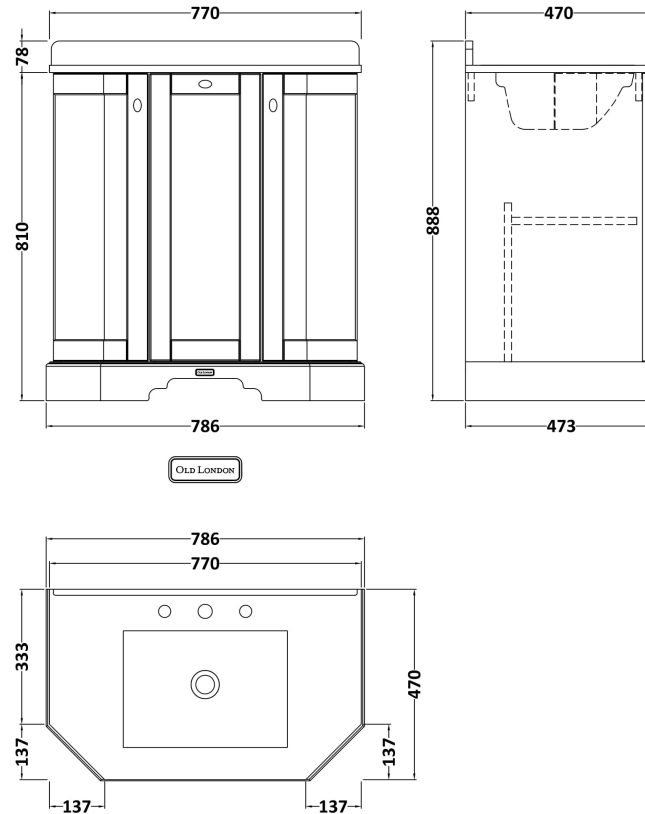

Sales Code: LOF814

Description: 750 3-Door Angled Unit & Marble Top 3Th

Packaging Details

Barcode: 5056462646602

Sales Code: LON804

Description: 750 3-Door Angled Basin Unit

Product Dimensions

Height (mm):	810
Width (mm):	786
Depth (mm):	473
Nett Weight (kg):	32.5

Packaging Dimensions

Height (mm):	850
Width (mm):	805
Depth (mm):	510
Gross Weight (kg):	33

Packaging Data

Box Colour:	Brown Cardboard Box
Box Qty:	1
Label Size:	150 x 100
Label Colour:	White Label
Label Qty:	2

Outer Box Dimensions (If Applicable)

Height (mm):	
Width (mm):	
Depth (mm):	
Gross Weight (kg):	
Barcode:	5056462622750

Product Details

Country of Origin:	United Kingdom
Fitting Instruction:	No
CE & UKCA:	
FSC Certified Materials:	Yes
Colour:	Hunter Green
Construction Method:	Cam & Wood Dowel
Construction Type:	Rigid
Cabinet Finish:	Mdf Vinyl Smooth Matt
Fascia Finish:	Mdf Vinyl Smooth Matt
Cabinet Thickness (mm):	18
Fascia Thickness (mm):	18
Drawer Included:	No
Drawer Type:	Not Applicable
No of Shelves:	1
Hinge Type:	95 Degree Inset Clip-On S/C
Hinge Included:	Yes
Adjustable Legs:	Not Applicable
Fixings Included:	Not Required
Handle Style:	Traditional
Waste Shroud:	No
Handle Included:	Yes
Handle Type:	Knob

Sales Code: LOM267

Description: 750 Single Bowl Angled Marble Top 3Th

Product Dimensions

Height (mm):	268
Width (mm):	770
Depth (mm):	470
Nett Weight (kg):	18

Packaging Dimensions

Height (mm):	250
Width (mm):	860
Depth (mm):	580
Gross Weight (kg):	18.5