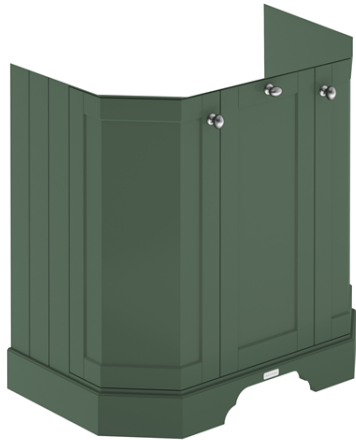

Sales Code: LOF814

Description: 750 3-Door Angled Unit & Marble Top 3Th

Packaging Details

Barcode: 5056462646602

Sales Code: LON804

Description: 750 3-Door Angled Basin Unit

Product Dimensions

Height (mm):	810
Width (mm):	786
Depth (mm):	473
Nett Weight (kg):	32.5

Packaging Dimensions

Height (mm):	850
Width (mm):	805
Depth (mm):	510
Gross Weight (kg):	33

Packaging Data

Box Colour:	Brown Cardboard Box
Box Qty:	1
Label Size:	150 x 100
Label Colour:	White Label
Label Qty:	2

Outer Box Dimensions (If Applicable)

Height (mm):	
Width (mm):	
Depth (mm):	
Gross Weight (kg):	
Barcode:	5056462622750

Product Details

Country of Origin:	United Kingdom
Fitting Instruction:	No
CE & UKCA:	
FSC Certified Materials:	Yes
Colour:	Hunter Green
Construction Method:	Cam & Wood Dowel
Construction Type:	Rigid
Cabinet Finish:	Mdf Vinyl Smooth Matt
Fascia Finish:	Mdf Vinyl Smooth Matt
Cabinet Thickness (mm):	18
Fascia Thickness (mm):	18
Drawer Included:	No
Drawer Type:	Not Applicable
No of Shelves:	1
Hinge Type:	95 Degree Inset Clip-On S/C
Hinge Included:	Yes
Adjustable Legs:	Not Applicable
Fixings Included:	Not Required
Handle Style:	Traditional
Waste Shroud:	No
Handle Included:	Yes
Handle Type:	Knob

Sales Code: LOM267

Description: 750 Single Bowl Angled Marble Top 3Th

Product Dimensions

Height (mm):	268
Width (mm):	770
Depth (mm):	470
Nett Weight (kg):	18

Packaging Dimensions

Height (mm):	250
Width (mm):	860
Depth (mm):	580
Gross Weight (kg):	18.5