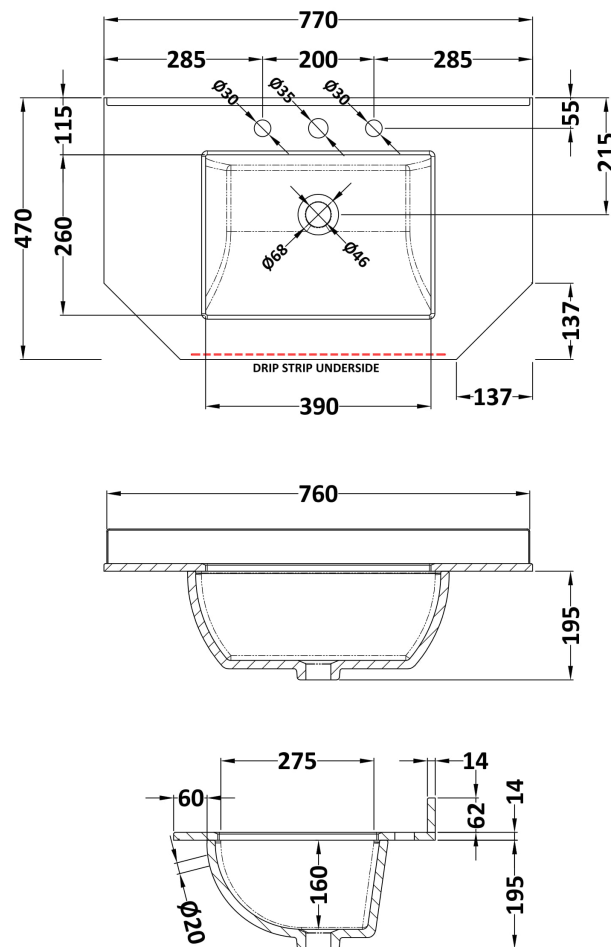

Packaging Dimensions

Height (mm):	850
Width (mm):	805
Depth (mm):	510
Gross Weight (kg):	33

Packaging Data

Box Colour:	Brown Cardboard Box
Box Qty:	1
Label Size:	150 x 100
Label Colour:	White Label
Label Qty:	2

Outer Box Dimensions (If Applicable)

Height (mm):	
Width (mm):	
Depth (mm):	
Gross Weight (kg):	
Barcode:	5056462622750

Product Details

Country of Origin:	United Kingdom
Fitting Instruction:	No
CE & UKCA:	
FSC Certified Materials:	Yes
Colour:	Hunter Green
Construction Method:	Cam & Wood Dowel
Construction Type:	Rigid
Cabinet Finish:	Mdf Vinyl Smooth Matt
Fascia Finish:	Mdf Vinyl Smooth Matt
Cabinet Thickness (mm):	18
Fascia Thickness (mm):	18
Drawer Included:	No
Drawer Type:	Not Applicable
No of Shelves:	1
Hinge Type:	95 Degree Inset Clip-On S/C
Hinge Included:	Yes
Adjustable Legs:	Not Applicable
Fixings Included:	Not Required
Handle Style:	Traditional
Waste Shroud:	No
Handle Included:	Yes
Handle Type:	Knob

Sales Code: LOM267

Description: 750 Single Bowl Angled Marble Top 3Th

Product Dimensions

Height (mm):	268
Width (mm):	770
Depth (mm):	470
Nett Weight (kg):	18

Packaging Dimensions

Height (mm):	250
Width (mm):	860
Depth (mm):	580
Gross Weight (kg):	18.5

Packaging Data

Box Colour:	White Cardboard Box
Box Qty:	1
Label Size:	100 x 50
Label Colour:	White Label
Label Qty:	2

Outer Box Dimensions (If Applicable)

Height (mm):	
Width (mm):	
Depth (mm):	
Gross Weight (kg):	
Barcode:	5056211871637