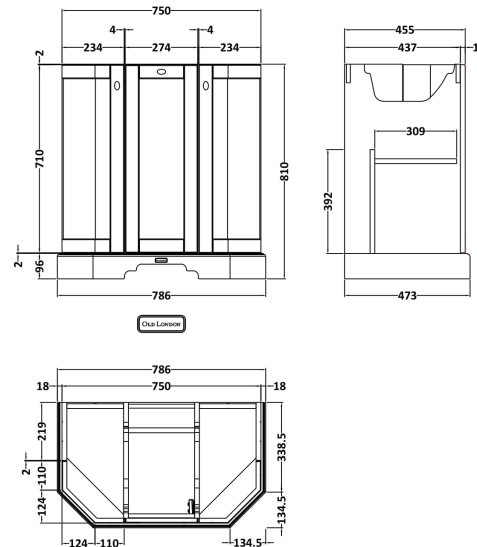

Sales Code: LOF214

Description: 750 3-Door Angled Unit & Marble Top 3Th

Packaging Details

Barcode: 5056462602639

Sales Code: LON204

Description: 750 3-Door Angled Basin Unit

Product Dimensions

Height (mm):	810
Width (mm):	786
Depth (mm):	473
Nett Weight (kg):	32.5

Packaging Dimensions

Height (mm):	850
Width (mm):	805
Depth (mm):	510
Gross Weight (kg):	33

Packaging Data

Box Colour:	Brown Cardboard Box
Box Qty:	1
Label Size:	150 x 100
Label Colour:	White Label
Label Qty:	2

Outer Box Dimensions (If Applicable)

Height (mm):	
Width (mm):	
Depth (mm):	
Gross Weight (kg):	
Barcode:	5056211871828

Product Details

Country of Origin:	Ireland
Fitting Instruction:	No
CE & UKCA:	
FSC Certified Materials:	Yes
Colour:	Storm Grey
Construction Method:	Cam & Wood Dowel
Construction Type:	Rigid
Cabinet Finish:	Mdf Vinyl Smooth Matt
Fascia Finish:	Mdf Vinyl Smooth Matt
Cabinet Thickness (mm):	18
Fascia Thickness (mm):	18
Drawer Included:	No
Drawer Type:	Not Applicable
No of Shelves:	1
Hinge Type:	95 Degree Inset Clip-On S/C
Hinge Included:	Yes
Adjustable Legs:	Not Applicable
Fixings Included:	Not Required
Handle Style:	Traditional
Waste Shroud:	No
Handle Included:	Yes
Handle Type:	Knob

Sales Code: LOM267

Description: 750 Single Bowl Angled Marble Top 3Th

Product Dimensions

Height (mm):	268
Width (mm):	770
Depth (mm):	470
Nett Weight (kg):	18

Packaging Dimensions

Height (mm):	250
Width (mm):	860
Depth (mm):	580
Gross Weight (kg):	18.5