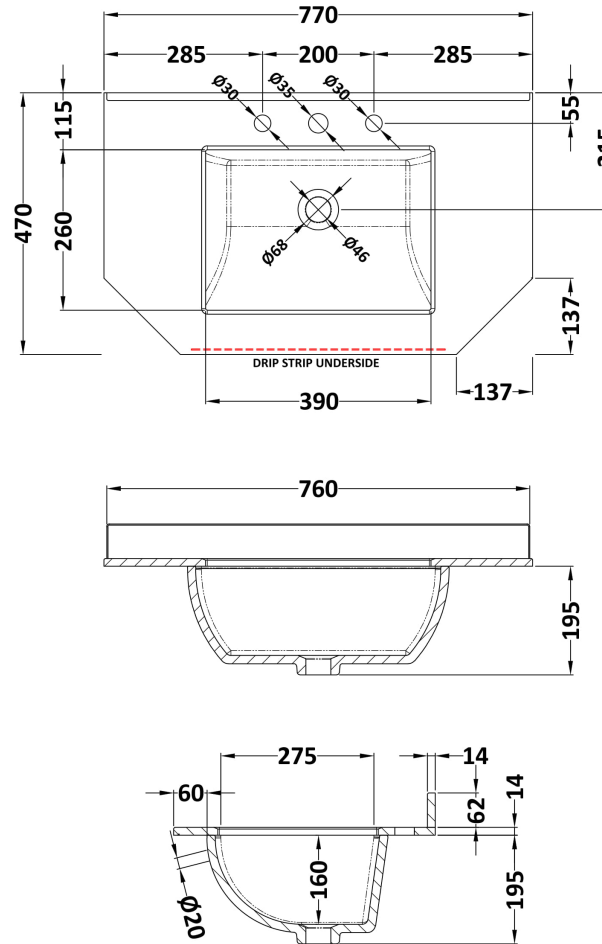

Packaging Dimensions

Height (mm):	850
Width (mm):	805
Depth (mm):	510
Gross Weight (kg):	33

Packaging Data

Box Colour:	Brown Cardboard Box
Box Qty:	1
Label Size:	150 x 100
Label Colour:	White Label
Label Qty:	2

Outer Box Dimensions (If Applicable)

Height (mm):	
Width (mm):	
Depth (mm):	
Gross Weight (kg):	
Barcode:	5056211871828

Product Details

Country of Origin:	Ireland
Fitting Instruction:	No
CE & UKCA:	
FSC Certified Materials:	Yes
Colour:	Storm Grey
Construction Method:	Cam & Wood Dowel
Construction Type:	Rigid
Cabinet Finish:	Mdf Vinyl Smooth Matt
Fascia Finish:	Mdf Vinyl Smooth Matt
Cabinet Thickness (mm):	18
Fascia Thickness (mm):	18
Drawer Included:	No
Drawer Type:	Not Applicable
No of Shelves:	1
Hinge Type:	95 Degree Inset Clip-On S/C
Hinge Included:	Yes
Adjustable Legs:	Not Applicable
Fixings Included:	Not Required
Handle Style:	Traditional
Waste Shroud:	No
Handle Included:	Yes
Handle Type:	Knob

Sales Code: LOM267

Description: 750 Single Bowl Angled Marble Top 3Th

Product Dimensions

Height (mm):	268
Width (mm):	770
Depth (mm):	470
Nett Weight (kg):	18

Packaging Dimensions

Height (mm):	250
Width (mm):	860
Depth (mm):	580
Gross Weight (kg):	18.5

Packaging Data

Box Colour:	White Cardboard Box
Box Qty:	1
Label Size:	100 x 50
Label Colour:	White Label
Label Qty:	2

Outer Box Dimensions (If Applicable)

Height (mm):	
Width (mm):	
Depth (mm):	
Gross Weight (kg):	
Barcode:	5056211871637