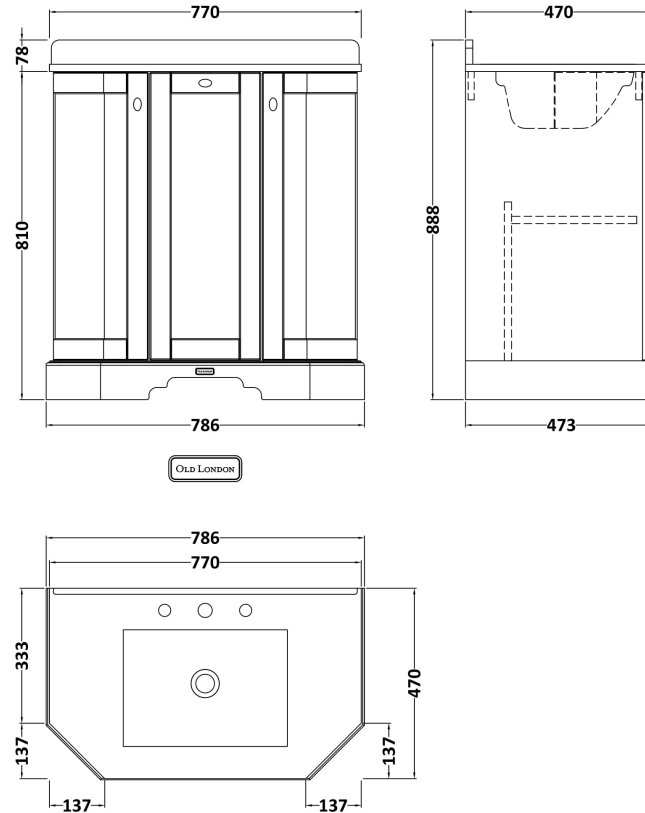

Sales Code: LOF214

Description: 750 3-Door Angled Unit & Marble Top 3Th

Packaging Details

Barcode: 5056462602639

Sales Code: LON204

Description: 750 3-Door Angled Basin Unit

Product Dimensions

Height (mm):	810
Width (mm):	786
Depth (mm):	473
Nett Weight (kg):	32.5

Packaging Dimensions

Height (mm):	850
Width (mm):	805
Depth (mm):	510
Gross Weight (kg):	33

Packaging Data

Box Colour:	Brown Cardboard Box
Box Qty:	1
Label Size:	150 x 100
Label Colour:	White Label
Label Qty:	2

Outer Box Dimensions (If Applicable)

Height (mm):	
Width (mm):	
Depth (mm):	
Gross Weight (kg):	
Barcode:	5056211871828

Product Details

Country of Origin:	Ireland
Fitting Instruction:	No
CE & UKCA:	
FSC Certified Materials:	Yes
Colour:	Storm Grey
Construction Method:	Cam & Wood Dowel
Construction Type:	Rigid
Cabinet Finish:	Mdf Vinyl Smooth Matt
Fascia Finish:	Mdf Vinyl Smooth Matt
Cabinet Thickness (mm):	18
Fascia Thickness (mm):	18
Drawer Included:	No
Drawer Type:	Not Applicable
No of Shelves:	1
Hinge Type:	95 Degree Inset Clip-On S/C
Hinge Included:	Yes
Adjustable Legs:	Not Applicable
Fixings Included:	Not Required
Handle Style:	Traditional
Waste Shroud:	No
Handle Included:	Yes
Handle Type:	Knob

Sales Code: LOM267

Description: 750 Single Bowl Angled Marble Top 3Th

Product Dimensions

Height (mm):	268
Width (mm):	770
Depth (mm):	470
Nett Weight (kg):	18

Packaging Dimensions

Height (mm):	250
Width (mm):	860
Depth (mm):	580
Gross Weight (kg):	18.5