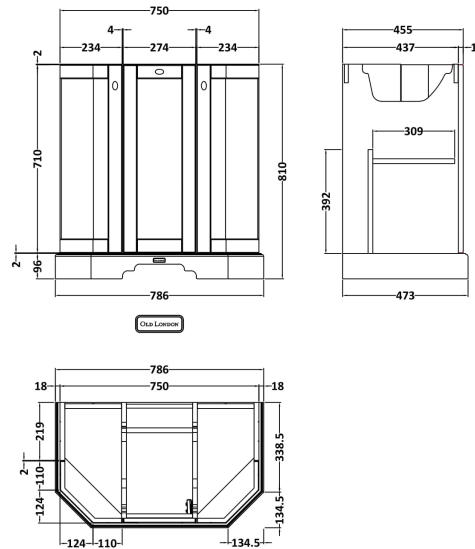

### Product Dimensions

Height (mm):	810
Width (mm):	786
Depth (mm):	473
Nett Weight (kg):	32.5

### Packaging Dimensions

Height (mm):	850
Width (mm):	805
Depth (mm):	510
Gross Weight (kg):	33

### Product Dimensions

Height (mm):	268
Width (mm):	770
Depth (mm):	470
Nett Weight (kg):	18

### Packaging Dimensions

Height (mm):	250
Width (mm):	860
Depth (mm):	580
Gross Weight (kg):	18.5