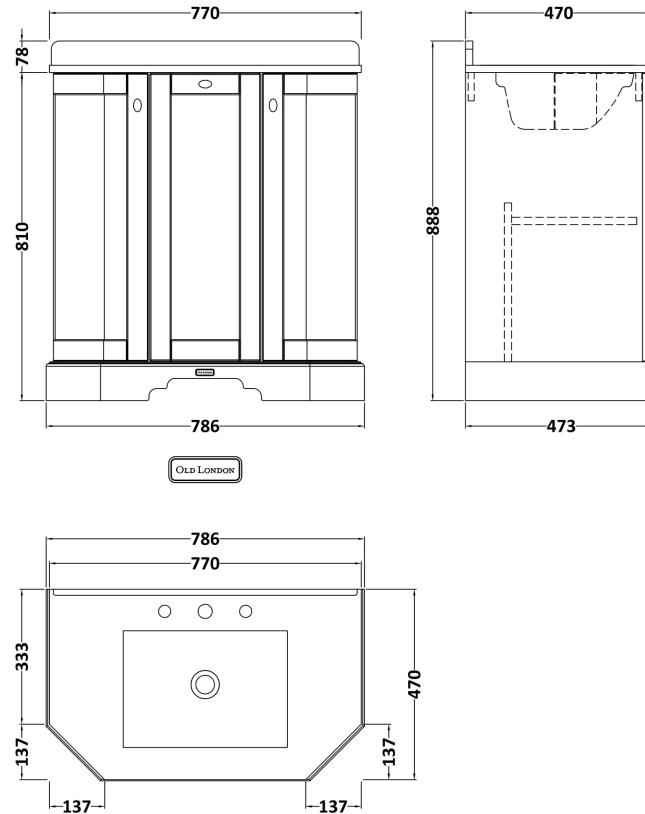

Sales Code: LOF314

Description: 750 3-Door Angled Unit & Marble Top 3Th

Packaging Details

Barcode: 5056462602660