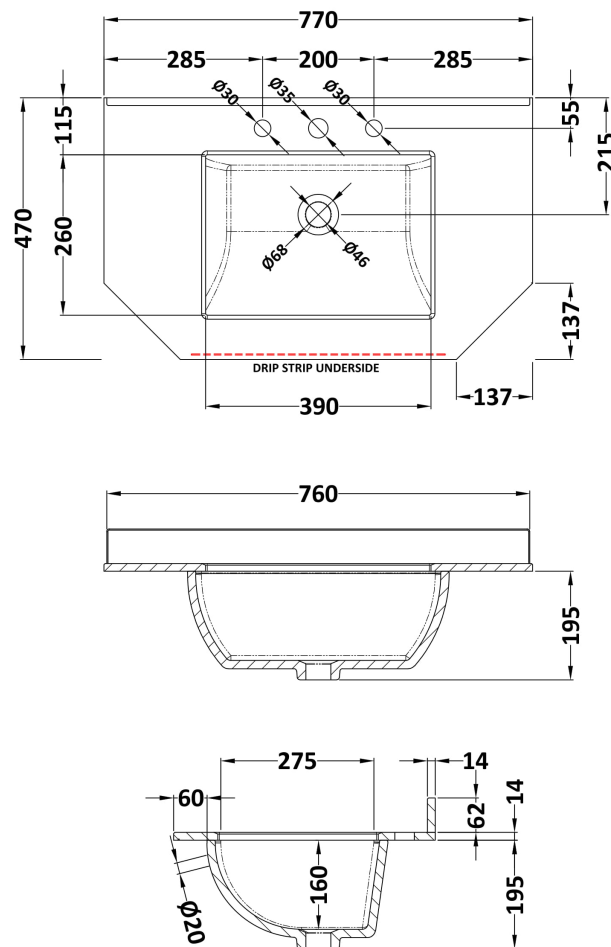

### Product Dimensions

Height (mm):	810
Width (mm):	786
Depth (mm):	473
Nett Weight (kg):	32.5

### Outer Box Dimensions (If Applicable)

Height (mm):	
Width (mm):	
Depth (mm):	
Gross Weight (kg):	
Barcode:	5056211871811

### Product Dimensions

Height (mm):	268
Width (mm):	770
Depth (mm):	470
Nett Weight (kg):	18

### Packaging Dimensions

Height (mm):	250
Width (mm):	860
Depth (mm):	580
Gross Weight (kg):	18.5