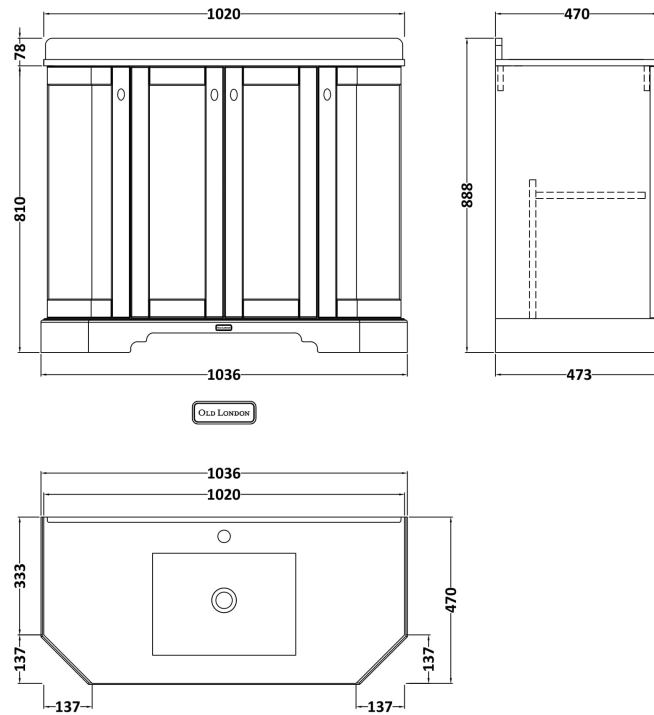

Sales Code: LOF883

Description: 1000 4-Door Angled Unit & Marble Top 1Th

Packaging Details

Barcode: 5056462646930

Sales Code: LON806

Description: 1000 4-Door Angled Basin Unit

Product Dimensions

Height (mm):	810
Width (mm):	1036
Depth (mm):	473
Nett Weight (kg):	42.5

Packaging Dimensions

Height (mm):	850
Width (mm):	1055
Depth (mm):	510
Gross Weight (kg):	43.5

Packaging Data

Box Colour:	Brown Cardboard Box
Box Qty:	1
Label Size:	150 x 100
Label Colour:	White Label
Label Qty:	2

Outer Box Dimensions (If Applicable)

Height (mm):	
Width (mm):	
Depth (mm):	
Gross Weight (kg):	
Barcode:	5056462622798

Product Details

Country of Origin:	Ireland
Fitting Instruction:	No
CE & UKCA:	
FSC Certified Materials:	Yes
Colour:	Hunter Green
Construction Method:	Cam & Wood Dowel
Construction Type:	Rigid
Cabinet Finish:	Mdf Vinyl Smooth Matt
Fascia Finish:	Mdf Vinyl Smooth Matt
Cabinet Thickness (mm):	18
Fascia Thickness (mm):	18
Drawer Included:	No
Drawer Type:	Not Applicable
No of Shelves:	1
Hinge Type:	95 Degree Inset Clip-On S/C
Hinge Included:	Yes
Adjustable Legs:	Not Applicable
Fixings Included:	Not Required
Handle Style:	Traditional
Waste Shroud:	No
Handle Included:	Yes
Handle Type:	Knob

Sales Code: LOM270

Description: 1000 Single Bowl Angled Marble Top 1Th

Product Dimensions

Height (mm):	268
Width (mm):	1020
Depth (mm):	470
Nett Weight (kg):	18

Packaging Dimensions

Height (mm):	250
Width (mm):	1100
Depth (mm):	580
Gross Weight (kg):	18.5