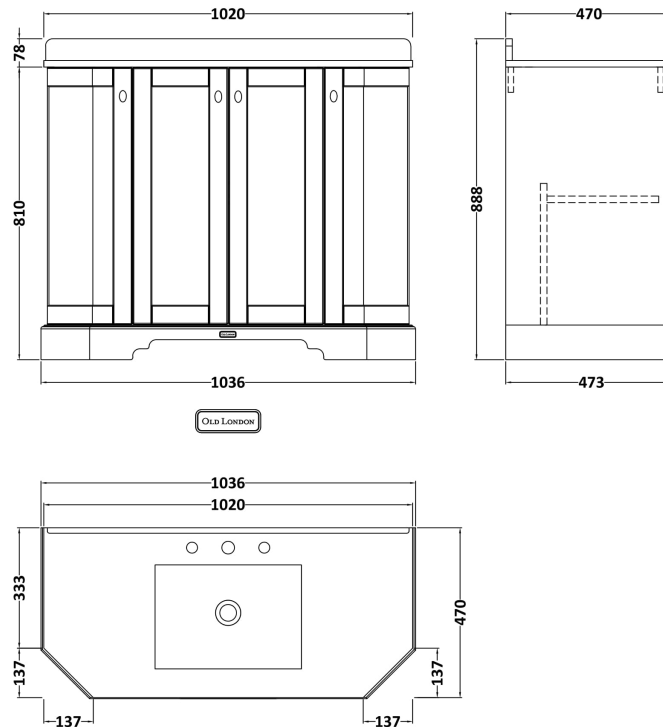

Sales Code: LOF883

Description: 1000 4-Door Angled Unit & Marble Top 1Th

Packaging Details

Barcode: 5056462646930

Sales Code: LON806

Description: 1000 4-Door Angled Basin Unit

Product Dimensions

Height (mm):	810
Width (mm):	1036
Depth (mm):	473
Nett Weight (kg):	42.5

Packaging Dimensions

Height (mm):	850
Width (mm):	1055
Depth (mm):	510
Gross Weight (kg):	43.5

Packaging Data

Box Colour:	Brown Cardboard Box
Box Qty:	1
Label Size:	150 x 100
Label Colour:	White Label
Label Qty:	2

Outer Box Dimensions (If Applicable)

Height (mm):	
Width (mm):	
Depth (mm):	
Gross Weight (kg):	
Barcode:	5056462622798

Product Details

Country of Origin:	Ireland
Fitting Instruction:	No
CE & UKCA:	
FSC Certified Materials:	Yes
Colour:	Hunter Green
Construction Method:	Cam & Wood Dowel
Construction Type:	Rigid
Cabinet Finish:	Mdf Vinyl Smooth Matt
Fascia Finish:	Mdf Vinyl Smooth Matt
Cabinet Thickness (mm):	18
Fascia Thickness (mm):	18
Drawer Included:	No
Drawer Type:	Not Applicable
No of Shelves:	1
Hinge Type:	95 Degree Inset Clip-On S/C
Hinge Included:	Yes
Adjustable Legs:	Not Applicable
Fixings Included:	Not Required
Handle Style:	Traditional
Waste Shroud:	No
Handle Included:	Yes
Handle Type:	Knob

Sales Code: LOM270

Description: 1000 Single Bowl Angled Marble Top 1Th

Product Dimensions

Height (mm):	268
Width (mm):	1020
Depth (mm):	470
Nett Weight (kg):	18

Packaging Dimensions

Height (mm):	250
Width (mm):	1100
Depth (mm):	580
Gross Weight (kg):	18.5