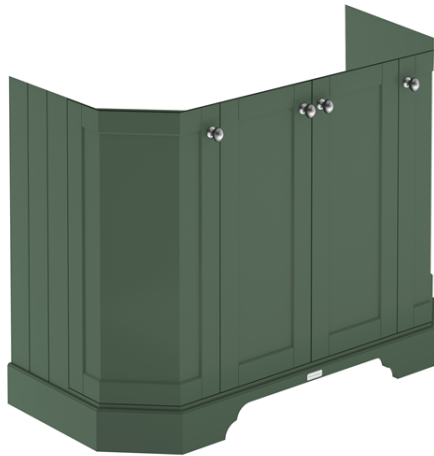

Sales Code: LOF883

Description: 1000 4-Door Angled Unit & Marble Top 1Th

Packaging Details

Barcode: 5056462646930

Sales Code: LON806

Description: 1000 4-Door Angled Basin Unit

Product Dimensions

Height (mm):	810
Width (mm):	1036
Depth (mm):	473
Nett Weight (kg):	42.5

Packaging Dimensions

Height (mm):	850
Width (mm):	1055
Depth (mm):	510
Gross Weight (kg):	43.5

Packaging Data

Box Colour:	Brown Cardboard Box
Box Qty:	1
Label Size:	150 x 100
Label Colour:	White Label
Label Qty:	2

Outer Box Dimensions (If Applicable)

Height (mm):	
Width (mm):	
Depth (mm):	
Gross Weight (kg):	
Barcode:	5056462622798

Product Details

Country of Origin:	Ireland
Fitting Instruction:	No
CE & UKCA:	
FSC Certified Materials:	Yes
Colour:	Hunter Green
Construction Method:	Cam & Wood Dowel
Construction Type:	Rigid
Cabinet Finish:	Mdf Vinyl Smooth Matt
Fascia Finish:	Mdf Vinyl Smooth Matt
Cabinet Thickness (mm):	18
Fascia Thickness (mm):	18
Drawer Included:	No
Drawer Type:	Not Applicable
No of Shelves:	1
Hinge Type:	95 Degree Inset Clip-On S/C
Hinge Included:	Yes
Adjustable Legs:	Not Applicable
Fixings Included:	Not Required
Handle Style:	Traditional
Waste Shroud:	No
Handle Included:	Yes
Handle Type:	Knob

Sales Code: LOM270

Description: 1000 Single Bowl Angled Marble Top 1Th

Product Dimensions

Height (mm):	268
Width (mm):	1020
Depth (mm):	470
Nett Weight (kg):	18

Packaging Dimensions

Height (mm):	250
Width (mm):	1100
Depth (mm):	580
Gross Weight (kg):	18.5