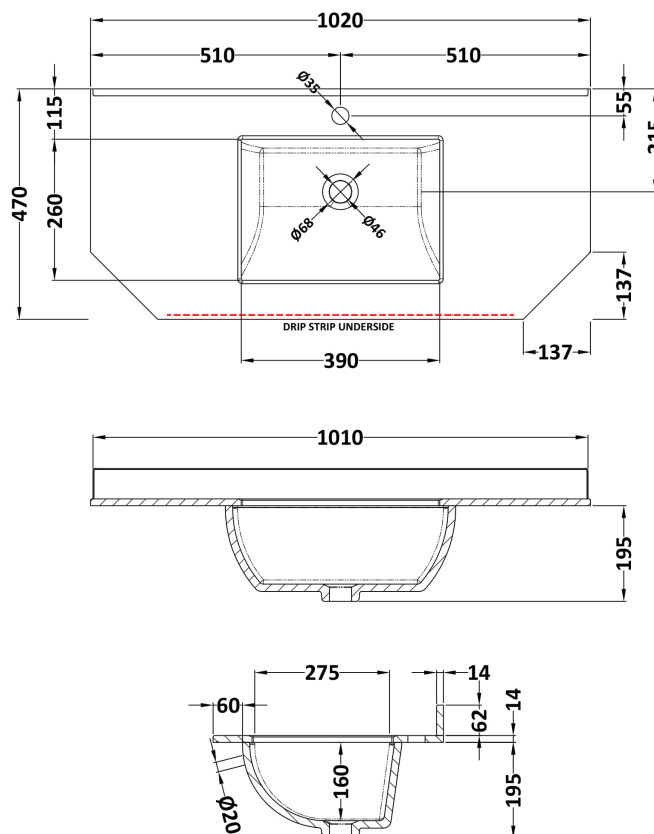

Packaging Dimensions

Height (mm):	850
Width (mm):	1055
Depth (mm):	510
Gross Weight (kg):	43.5

Packaging Data

Box Colour:	Brown Cardboard Box
Box Qty:	1
Label Size:	150 x 100
Label Colour:	White Label
Label Qty:	2

Outer Box Dimensions (If Applicable)

Height (mm):	
Width (mm):	
Depth (mm):	
Gross Weight (kg):	
Barcode:	5056462622798

Product Details

Country of Origin:	Ireland
Fitting Instruction:	No
CE & UKCA:	
FSC Certified Materials:	Yes
Colour:	Hunter Green
Construction Method:	Cam & Wood Dowel
Construction Type:	Rigid
Cabinet Finish:	Mdf Vinyl Smooth Matt
Fascia Finish:	Mdf Vinyl Smooth Matt
Cabinet Thickness (mm):	18
Fascia Thickness (mm):	18
Drawer Included:	No
Drawer Type:	Not Applicable
No of Shelves:	1
Hinge Type:	95 Degree Inset Clip-On S/C
Hinge Included:	Yes
Adjustable Legs:	Not Applicable
Fixings Included:	Not Required
Handle Style:	Traditional
Waste Shroud:	No
Handle Included:	Yes
Handle Type:	Knob

Sales Code: LOM270

Description: 1000 Single Bowl Angled Marble Top 1Th

Product Dimensions

Height (mm):	268
Width (mm):	1020
Depth (mm):	470
Nett Weight (kg):	18

Packaging Dimensions

Height (mm):	250
Width (mm):	1100
Depth (mm):	580
Gross Weight (kg):	18.5

Packaging Data

Box Colour:	White Cardboard Box
Box Qty:	1
Label Size:	100 x 50
Label Colour:	White Label
Label Qty:	2

Outer Box Dimensions (If Applicable)

Height (mm):	
Width (mm):	
Depth (mm):	
Gross Weight (kg):	
Barcode:	5056211871606