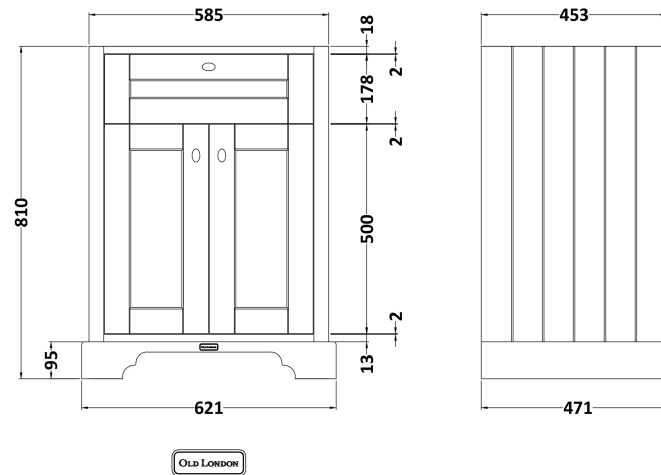

Sales Code: LOF244

Description: 600 2-Door Unit & Classic Basin 0Th

Packaging Details

Barcode: 5056678432631

Sales Code: LON203

Description: 600 2-Door Basin Unit

Product Dimensions

Height (mm):	810
Width (mm):	621
Depth (mm):	471
Nett Weight (kg):	29.5

Packaging Dimensions

Height (mm):	840
Width (mm):	651
Depth (mm):	511
Gross Weight (kg):	30

Packaging Data

Box Colour:	Brown Cardboard Box
Box Qty:	1
Label Size:	150 x 100
Label Colour:	White Label
Label Qty:	2

Outer Box Dimensions (If Applicable)

Height (mm):	
Width (mm):	
Depth (mm):	
Gross Weight (kg):	
Barcode:	5056211817994

Product Details

Country of Origin:	Ireland
Fitting Instruction:	No
CE & UKCA:	
FSC Certified Materials:	Yes
Colour:	Storm Grey
Construction Method:	Cam & Wood Dowel
Construction Type:	Rigid
Cabinet Finish:	Mdf Vinyl Smooth Matt
Fascia Finish:	Mdf Vinyl Smooth Matt
Cabinet Thickness (mm):	18
Fascia Thickness (mm):	18
Drawer Included:	No
Drawer Type:	Not Applicable
No of Shelves:	1
Hinge Type:	95 Degree Inset Clip-On S/C
Hinge Included:	Yes
Adjustable Legs:	Not Applicable
Fixings Included:	Not Required
Handle Style:	Traditional
Waste Shroud:	No
Handle Included:	Yes
Handle Type:	Knob

Sales Code: CBM513

Description: 600 Classique Basin 0Th

Product Dimensions

Height (mm):	66
Width (mm):	630
Depth (mm):	471
Nett Weight (kg):	17

Packaging Dimensions

Height (mm):	490
Width (mm):	650
Depth (mm):	220
Gross Weight (kg):	17