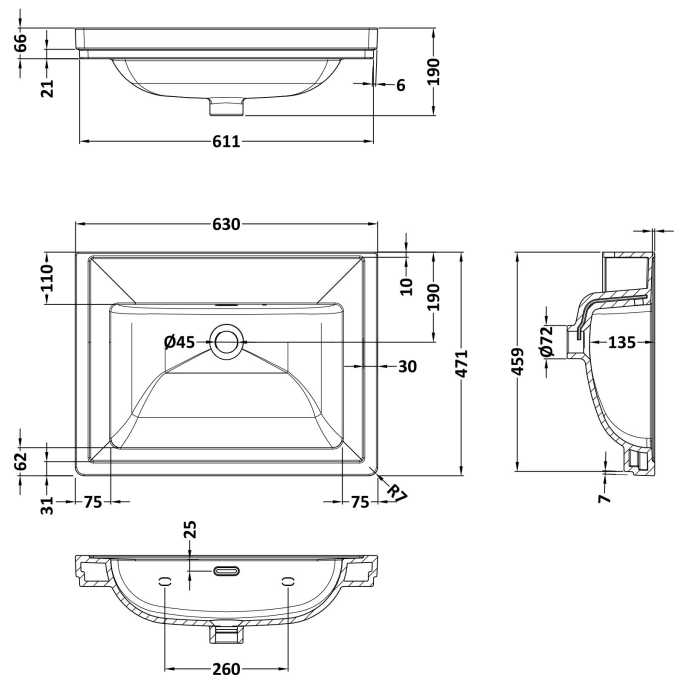

Packaging Dimensions

Height (mm):	840
Width (mm):	651
Depth (mm):	511
Gross Weight (kg):	30

Packaging Data

Box Colour:	Brown Cardboard Box
Box Qty:	1
Label Size:	150 x 100
Label Colour:	White Label
Label Qty:	2

Outer Box Dimensions (If Applicable)

Height (mm):	
Width (mm):	
Depth (mm):	
Gross Weight (kg):	
Barcode:	5056211817994

Product Details

Country of Origin:	Ireland
Fitting Instruction:	No
CE & UKCA:	
FSC Certified Materials:	Yes
Colour:	Storm Grey
Construction Method:	Cam & Wood Dowel
Construction Type:	Rigid
Cabinet Finish:	Mdf Vinyl Smooth Matt
Fascia Finish:	Mdf Vinyl Smooth Matt
Cabinet Thickness (mm):	18
Fascia Thickness (mm):	18
Drawer Included:	No
Drawer Type:	Not Applicable
No of Shelves:	1
Hinge Type:	95 Degree Inset Clip-On S/C
Hinge Included:	Yes
Adjustable Legs:	Not Applicable
Fixings Included:	Not Required
Handle Style:	Traditional
Waste Shroud:	No
Handle Included:	Yes
Handle Type:	Knob

Sales Code: CBM513

Description: 600 Classique Basin 0Th

Product Dimensions

Height (mm):	66
Width (mm):	630
Depth (mm):	471
Nett Weight (kg):	17

Packaging Dimensions

Height (mm):	490
Width (mm):	650
Depth (mm):	220
Gross Weight (kg):	17

Packaging Data

Box Colour:	Brown Cardboard Box - Printed
Box Qty:	1
Label Size:	100 x 50
Label Colour:	White Label
Label Qty:	2

Outer Box Dimensions (If Applicable)

Height (mm):	
Width (mm):	
Depth (mm):	
Gross Weight (kg):	
Barcode:	5056678431191