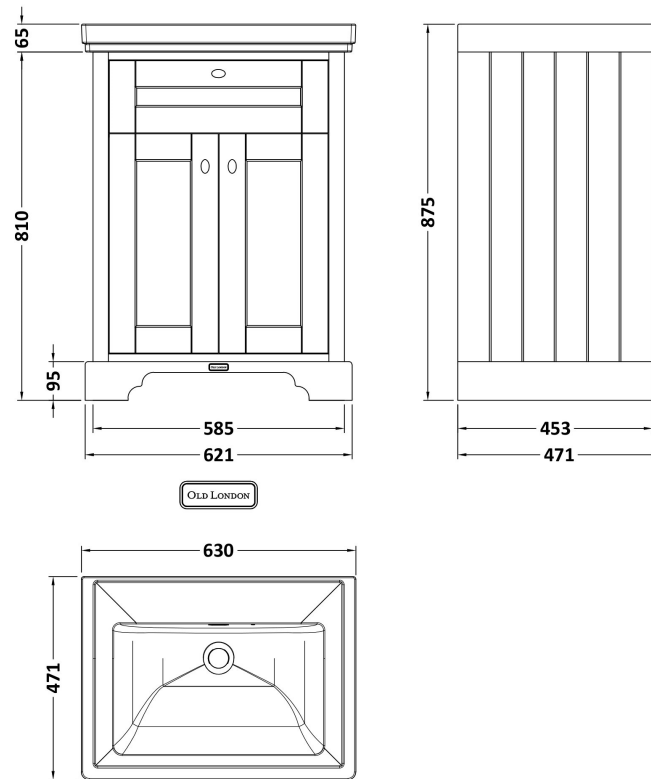

Sales Code: LOF244

Description: 600 2-Door Unit & Classic Basin 0Th

Packaging Details

Barcode: 5056678432631

Sales Code: LON203

Description: 600 2-Door Basin Unit

Product Dimensions

Height (mm):	810
Width (mm):	621
Depth (mm):	471
Nett Weight (kg):	29.5

Packaging Dimensions

Height (mm):	840
Width (mm):	651
Depth (mm):	511
Gross Weight (kg):	30

Packaging Data

Box Colour:	Brown Cardboard Box
Box Qty:	1
Label Size:	150 x 100
Label Colour:	White Label
Label Qty:	2

Outer Box Dimensions (If Applicable)

Height (mm):	
Width (mm):	
Depth (mm):	
Gross Weight (kg):	
Barcode:	5056211817994

Product Details

Country of Origin:	Ireland
Fitting Instruction:	No
CE & UKCA:	
FSC Certified Materials:	Yes
Colour:	Storm Grey
Construction Method:	Cam & Wood Dowel
Construction Type:	Rigid
Cabinet Finish:	Mdf Vinyl Smooth Matt
Fascia Finish:	Mdf Vinyl Smooth Matt
Cabinet Thickness (mm):	18
Fascia Thickness (mm):	18
Drawer Included:	No
Drawer Type:	Not Applicable
No of Shelves:	1
Hinge Type:	95 Degree Inset Clip-On S/C
Hinge Included:	Yes
Adjustable Legs:	Not Applicable
Fixings Included:	Not Required
Handle Style:	Traditional
Waste Shroud:	No
Handle Included:	Yes
Handle Type:	Knob

Sales Code: CBM513

Description: 600 Classique Basin 0Th

Product Dimensions

Height (mm):	66
Width (mm):	630
Depth (mm):	471
Nett Weight (kg):	17

Packaging Dimensions

Height (mm):	490
Width (mm):	650
Depth (mm):	220
Gross Weight (kg):	17