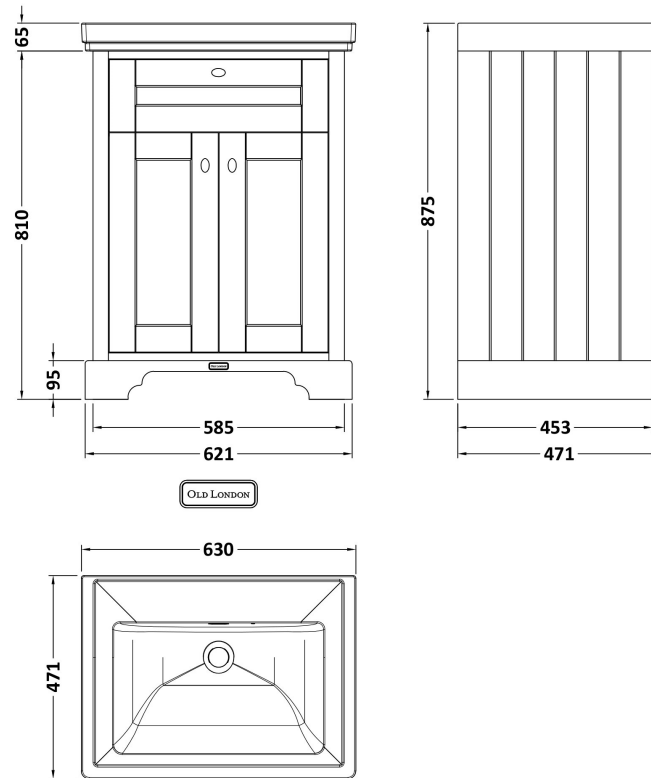

Sales Code: LOF444

Description: 600 2-Door Unit & Classic Basin 0Th

Packaging Details

Barcode: 5056678432624

Sales Code: LON403

Description: 600 2-Door Basin Unit

Product Dimensions

Height (mm):	810
Width (mm):	621
Depth (mm):	471
Nett Weight (kg):	29.5

Packaging Dimensions

Height (mm):	840
Width (mm):	651
Depth (mm):	511
Gross Weight (kg):	30

Packaging Data

Box Colour:	Brown Cardboard Box
Box Qty:	1
Label Size:	150 x 100
Label Colour:	White Label
Label Qty:	2

Outer Box Dimensions (If Applicable)

Height (mm):	
Width (mm):	
Depth (mm):	
Gross Weight (kg):	
Barcode:	5056211818014

Product Details

Country of Origin:	Ireland
Fitting Instruction:	No
CE & UKCA:	
FSC Certified Materials:	Yes
Colour:	Timeless Sand
Construction Method:	Cam & Wood Dowel
Construction Type:	Rigid
Cabinet Finish:	Mdf Vinyl Smooth Matt
Fascia Finish:	Mdf Vinyl Smooth Matt
Cabinet Thickness (mm):	18
Fascia Thickness (mm):	18
Drawer Included:	No
Drawer Type:	Not Applicable
No of Shelves:	1
Hinge Type:	95 Degree Inset Clip-On S/C
Hinge Included:	Yes
Adjustable Legs:	Not Applicable
Fixings Included:	Not Required
Handle Style:	Traditional
Waste Shroud:	No
Handle Included:	Yes
Handle Type:	Knob

Sales Code: CBM513

Description: 600 Classique Basin 0Th

Product Dimensions

Height (mm):	66
Width (mm):	630
Depth (mm):	471
Nett Weight (kg):	17

Packaging Dimensions

Height (mm):	490
Width (mm):	650
Depth (mm):	220
Gross Weight (kg):	17