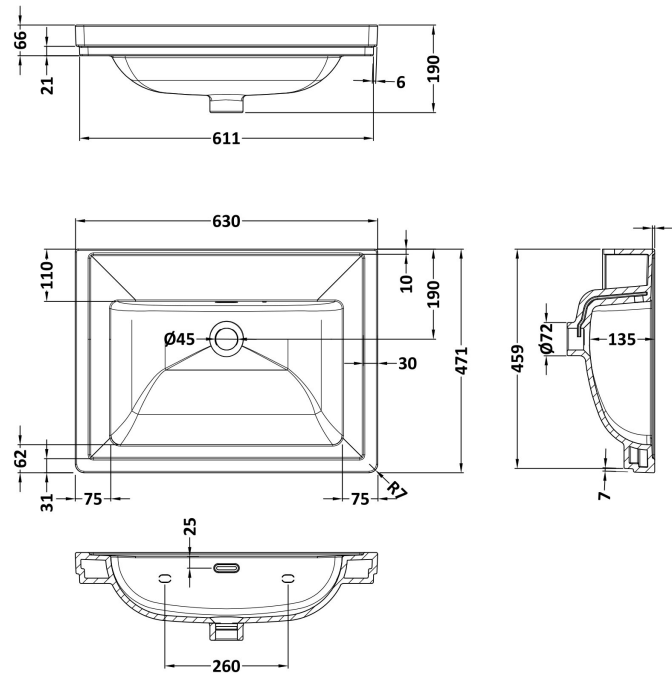

Packaging Dimensions

Height (mm):	840
Width (mm):	651
Depth (mm):	511
Gross Weight (kg):	30

Packaging Data

Box Colour:	Brown Cardboard Box
Box Qty:	1
Label Size:	150 x 100
Label Colour:	White Label
Label Qty:	2

Outer Box Dimensions (If Applicable)

Height (mm):	
Width (mm):	
Depth (mm):	
Gross Weight (kg):	
Barcode:	5056211818014

Product Details

Country of Origin:	Ireland
Fitting Instruction:	No
CE & UKCA:	
FSC Certified Materials:	Yes
Colour:	Timeless Sand
Construction Method:	Cam & Wood Dowel
Construction Type:	Rigid
Cabinet Finish:	Mdf Vinyl Smooth Matt
Fascia Finish:	Mdf Vinyl Smooth Matt
Cabinet Thickness (mm):	18
Fascia Thickness (mm):	18
Drawer Included:	No
Drawer Type:	Not Applicable
No of Shelves:	1
Hinge Type:	95 Degree Inset Clip-On S/C
Hinge Included:	Yes
Adjustable Legs:	Not Applicable
Fixings Included:	Not Required
Handle Style:	Traditional
Waste Shroud:	No
Handle Included:	Yes
Handle Type:	Knob

Sales Code: CBM513

Description: 600 Classique Basin 0Th

Product Dimensions

Height (mm):	66
Width (mm):	630
Depth (mm):	471
Nett Weight (kg):	17

Packaging Dimensions

Height (mm):	490
Width (mm):	650
Depth (mm):	220
Gross Weight (kg):	17

Packaging Data

Box Colour:	Brown Cardboard Box - Printed
Box Qty:	1
Label Size:	100 x 50
Label Colour:	White Label
Label Qty:	2

Outer Box Dimensions (If Applicable)

Height (mm):	
Width (mm):	
Depth (mm):	
Gross Weight (kg):	
Barcode:	5056678431191