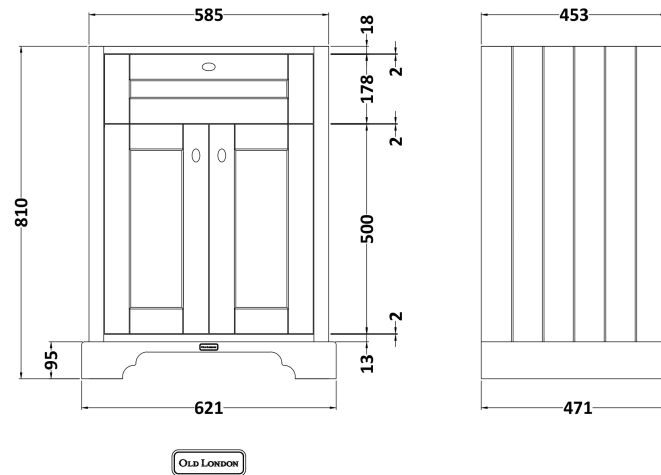

Sales Code: LOF444

Description: 600 2-Door Unit & Classic Basin 0Th

Packaging Details

Barcode: 5056678432624

Sales Code: LON403

Description: 600 2-Door Basin Unit

Product Dimensions

Height (mm):	810
Width (mm):	621
Depth (mm):	471
Nett Weight (kg):	29.5

Packaging Dimensions

Height (mm):	840
Width (mm):	651
Depth (mm):	511
Gross Weight (kg):	30

Packaging Data

Box Colour:	Brown Cardboard Box
Box Qty:	1
Label Size:	150 x 100
Label Colour:	White Label
Label Qty:	2

Outer Box Dimensions (If Applicable)

Height (mm):	
Width (mm):	
Depth (mm):	
Gross Weight (kg):	
Barcode:	5056211818014

Product Details

Country of Origin:	Ireland
Fitting Instruction:	No
CE & UKCA:	
FSC Certified Materials:	Yes
Colour:	Timeless Sand
Construction Method:	Cam & Wood Dowel
Construction Type:	Rigid
Cabinet Finish:	Mdf Vinyl Smooth Matt
Fascia Finish:	Mdf Vinyl Smooth Matt
Cabinet Thickness (mm):	18
Fascia Thickness (mm):	18
Drawer Included:	No
Drawer Type:	Not Applicable
No of Shelves:	1
Hinge Type:	95 Degree Inset Clip-On S/C
Hinge Included:	Yes
Adjustable Legs:	Not Applicable
Fixings Included:	Not Required
Handle Style:	Traditional
Waste Shroud:	No
Handle Included:	Yes
Handle Type:	Knob

Sales Code: CBM513

Description: 600 Classique Basin 0Th

Product Dimensions

Height (mm):	66
Width (mm):	630
Depth (mm):	471
Nett Weight (kg):	17

Packaging Dimensions

Height (mm):	490
Width (mm):	650
Depth (mm):	220
Gross Weight (kg):	17