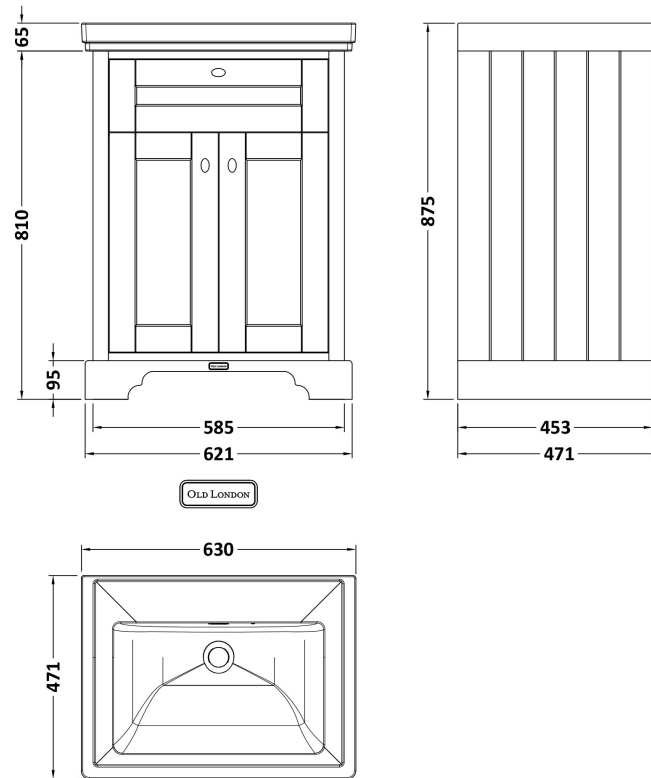

Sales Code: LOF344

Description: 600 2-Door Unit & Classic Basin 0Th

Packaging Details

Barcode: 5056678432648