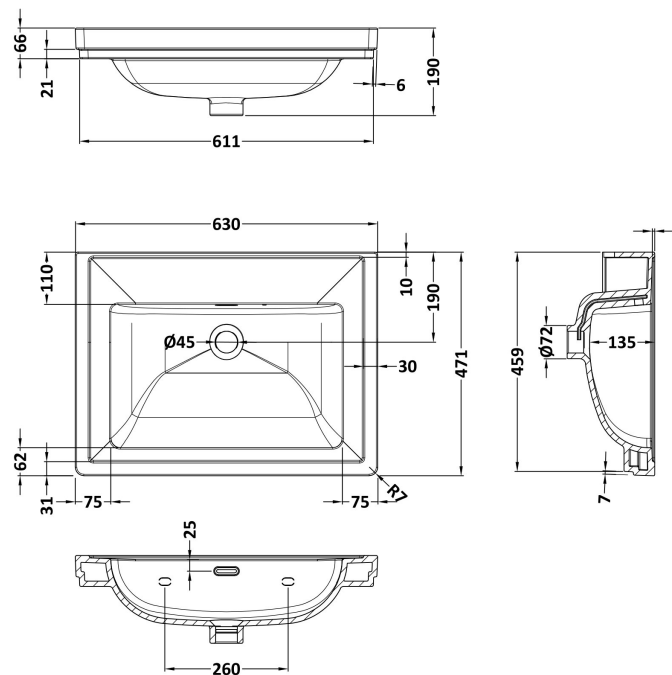

### Product Dimensions

Height (mm):	810
Width (mm):	621
Depth (mm):	471
Nett Weight (kg):	29.5

### Packaging Dimensions

Height (mm):	840
Width (mm):	651
Depth (mm):	511
Gross Weight (kg):	30

### Outer Box Dimensions (If Applicable)

Height (mm):	
Width (mm):	
Depth (mm):	
Gross Weight (kg):	
Barcode:	5056211818007

### Product Dimensions

Height (mm):	66
Width (mm):	630
Depth (mm):	471
Nett Weight (kg):	17