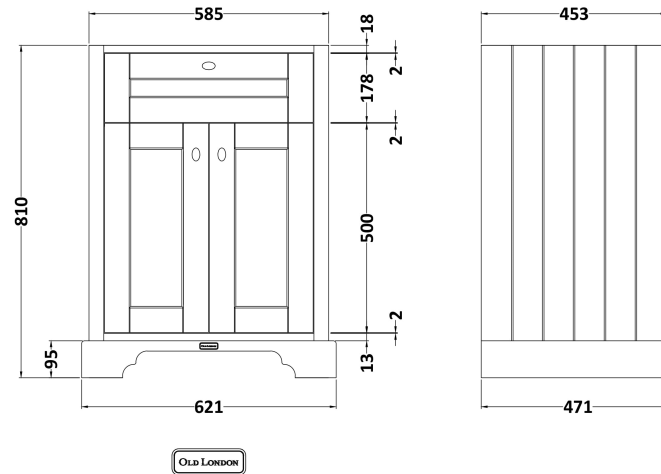

### Product Dimensions

Height (mm):	810
Width (mm):	621
Depth (mm):	471
Nett Weight (kg):	29.5

### Packaging Dimensions

Height (mm):	840
Width (mm):	651
Depth (mm):	511
Gross Weight (kg):	30

### Product Dimensions

Height (mm):	66
Width (mm):	630
Depth (mm):	471
Nett Weight (kg):	17

### Packaging Dimensions

Height (mm):	490
Width (mm):	650
Depth (mm):	220
Gross Weight (kg):	17