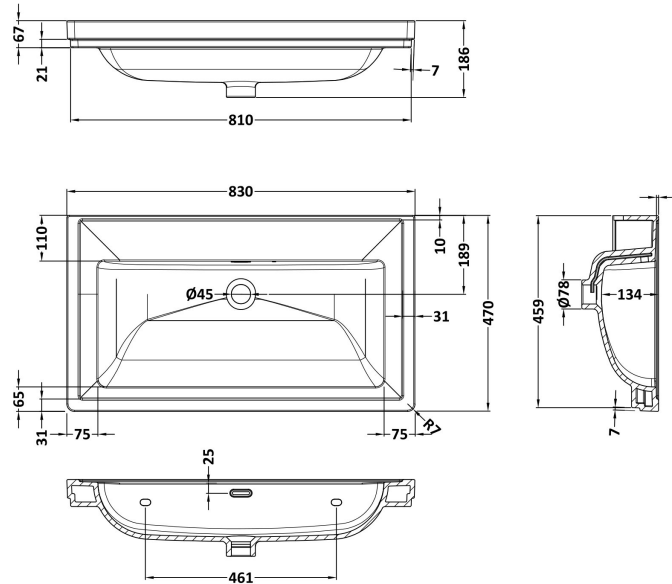

Height (mm):	810
Width (mm):	821
Depth (mm):	471
Nett Weight (kg):	35.5

Packaging Dimensions

Height (mm):	851
Width (mm):	854
Depth (mm):	511
Gross Weight (kg):	36

Packaging Data

Box Colour:	Brown Cardboard Box
Box Qty:	1
Label Size:	150 x 100
Label Colour:	White Label
Label Qty:	2

Outer Box Dimensions (If Applicable)

Height (mm):	
Width (mm):	
Depth (mm):	
Gross Weight (kg):	
Barcode:	5056462622705

Product Details

Country of Origin:	United Kingdom
Fitting Instruction:	No
CE & UKCA:	
FSC Certified Materials:	Yes
Colour:	Hunter Green
Construction Method:	Cam & Wood Dowel
Construction Type:	Rigid
Cabinet Finish:	Mdf Vinyl Smooth Matt
Fascia Finish:	Mdf Vinyl Smooth Matt
Cabinet Thickness (mm):	18
Fascia Thickness (mm):	18
Drawer Included:	No
Drawer Type:	Not Applicable
No of Shelves:	1
Hinge Type:	95 Degree Inset Clip-On S/C
Hinge Included:	Yes
Adjustable Legs:	Not Applicable
Fixings Included:	Not Required
Handle Style:	Traditional
Waste Shroud:	No
Handle Included:	Yes
Handle Type:	Knob

Sales Code: CBM515

Description: 800 Classique Basin 0Th

Product Dimensions

Height (mm):	67
Width (mm):	830
Depth (mm):	470
Nett Weight (kg):	21.5

Packaging Dimensions

Height (mm):	490
Width (mm):	850
Depth (mm):	220
Gross Weight (kg):	21.5

Packaging Data

Box Colour:	Brown Cardboard Box - Printed
Box Qty:	1
Label Size:	100 x 50
Label Colour:	White Label
Label Qty:	2

Outer Box Dimensions (If Applicable)

Height (mm):	
Width (mm):	
Depth (mm):	
Gross Weight (kg):	
Barcode:	5056678431207