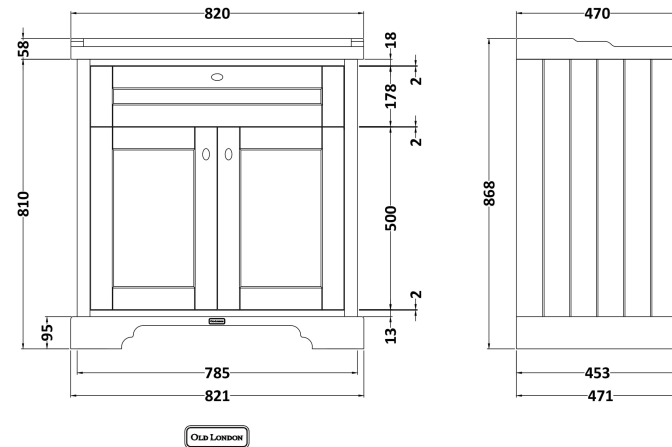

Sales Code: LON805

Description: 800 2-Door Basin Unit

OLD LONDON

Product Dimensions

Height (mm):	810
Width (mm):	821
Depth (mm):	471
Nett Weight (kg):	35.5

Packaging Dimensions

Height (mm):	851
Width (mm):	854
Depth (mm):	511
Gross Weight (kg):	36

Packaging Data

Box Colour:	Brown Cardboard Box
Box Qty:	1
Label Size:	150 x 100
Label Colour:	White Label
Label Qty:	2

Outer Box Dimensions (If Applicable)

Height (mm):	
Width (mm):	
Depth (mm):	
Gross Weight (kg):	
Barcode:	5056462622705

Product Details

Country of Origin:	United Kingdom
Fitting Instruction:	No
CE & UKCA:	
FSC Certified Materials:	Yes
Colour:	Hunter Green
Construction Method:	Cam & Wood Dowel
Construction Type:	Rigid
Cabinet Finish:	Mdf Vinyl Smooth Matt
Fascia Finish:	Mdf Vinyl Smooth Matt
Cabinet Thickness (mm):	18
Fascia Thickness (mm):	18
Drawer Included:	No
Drawer Type:	Not Applicable
No of Shelves:	1
Hinge Type:	95 Degree Inset Clip-On S/C
Hinge Included:	Yes
Adjustable Legs:	Not Applicable
Fixings Included:	Not Required
Handle Style:	Traditional
Waste Shroud:	No
Handle Included:	Yes
Handle Type:	Knob