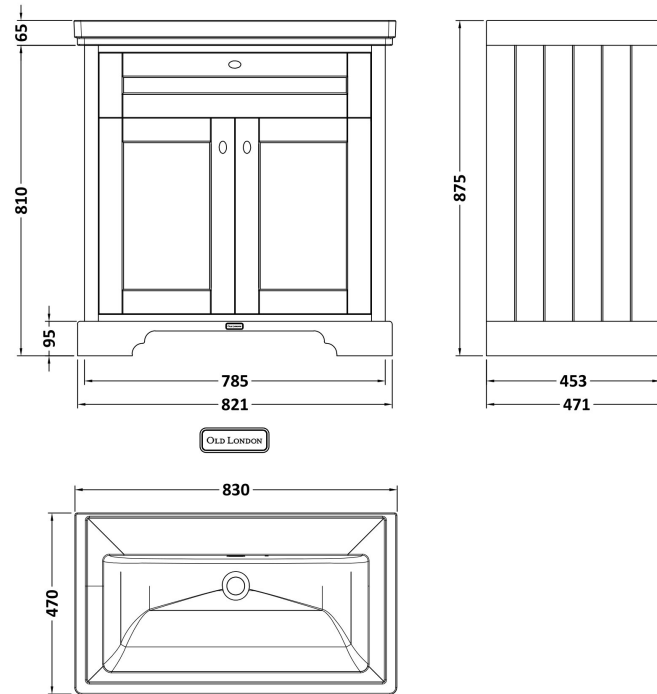

Sales Code: LOF846

Description: 800 2-Door Unit & Classic Basin 0Th

Packaging Details

Barcode: 5056678432693

Sales Code: LON805

Description: 800 2-Door Basin Unit

OLD LONDON

Product Dimensions

Height (mm):	810
Width (mm):	821
Depth (mm):	471
Nett Weight (kg):	35.5

Packaging Dimensions

Height (mm):	851
Width (mm):	854
Depth (mm):	511
Gross Weight (kg):	36

Packaging Data

Box Colour:	Brown Cardboard Box
Box Qty:	1
Label Size:	150 x 100
Label Colour:	White Label
Label Qty:	2

Outer Box Dimensions (If Applicable)

Height (mm):	
Width (mm):	
Depth (mm):	
Gross Weight (kg):	
Barcode:	5056462622705

Product Details

Country of Origin:	United Kingdom
Fitting Instruction:	No
CE & UKCA:	
FSC Certified Materials:	Yes
Colour:	Hunter Green
Construction Method:	Cam & Wood Dowel
Construction Type:	Rigid
Cabinet Finish:	Mdf Vinyl Smooth Matt
Fascia Finish:	Mdf Vinyl Smooth Matt
Cabinet Thickness (mm):	18
Fascia Thickness (mm):	18
Drawer Included:	No
Drawer Type:	Not Applicable
No of Shelves:	1
Hinge Type:	95 Degree Inset Clip-On S/C
Hinge Included:	Yes
Adjustable Legs:	Not Applicable
Fixings Included:	Not Required
Handle Style:	Traditional
Waste Shroud:	No
Handle Included:	Yes
Handle Type:	Knob

Sales Code: CBM515

Description: 800 Classique Basin 0Th

Product Dimensions

Height (mm):	67
Width (mm):	830
Depth (mm):	470
Nett Weight (kg):	21.5

Packaging Dimensions

Height (mm):	490
Width (mm):	850
Depth (mm):	220
Gross Weight (kg):	21.5