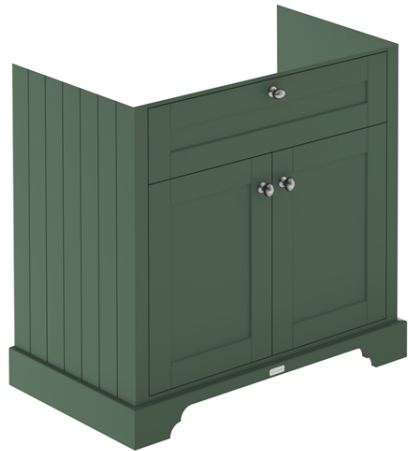

Sales Code: LOF846

Description: 800 2-Door Unit & Classic Basin 0Th

Packaging Details

Barcode: 5056678432693

Sales Code: LON805

Description: 800 2-Door Basin Unit

OLD LONDON

Product Dimensions

Height (mm):	810
Width (mm):	821
Depth (mm):	471
Nett Weight (kg):	35.5

Packaging Dimensions

Height (mm):	851
Width (mm):	854
Depth (mm):	511
Gross Weight (kg):	36

Packaging Data

Box Colour:	Brown Cardboard Box
Box Qty:	1
Label Size:	150 x 100
Label Colour:	White Label
Label Qty:	2

Outer Box Dimensions (If Applicable)

Height (mm):	
Width (mm):	
Depth (mm):	
Gross Weight (kg):	
Barcode:	5056462622705

Product Details

Country of Origin:	United Kingdom
Fitting Instruction:	No
CE & UKCA:	
FSC Certified Materials:	Yes
Colour:	Hunter Green
Construction Method:	Cam & Wood Dowel
Construction Type:	Rigid
Cabinet Finish:	Mdf Vinyl Smooth Matt
Fascia Finish:	Mdf Vinyl Smooth Matt
Cabinet Thickness (mm):	18
Fascia Thickness (mm):	18
Drawer Included:	No
Drawer Type:	Not Applicable
No of Shelves:	1
Hinge Type:	95 Degree Inset Clip-On S/C
Hinge Included:	Yes
Adjustable Legs:	Not Applicable
Fixings Included:	Not Required
Handle Style:	Traditional
Waste Shroud:	No
Handle Included:	Yes
Handle Type:	Knob

Sales Code: CBM515

Description: 800 Classique Basin 0Th

Product Dimensions

Height (mm):	67
Width (mm):	830
Depth (mm):	470
Nett Weight (kg):	21.5

Packaging Dimensions

Height (mm):	490
Width (mm):	850
Depth (mm):	220
Gross Weight (kg):	21.5