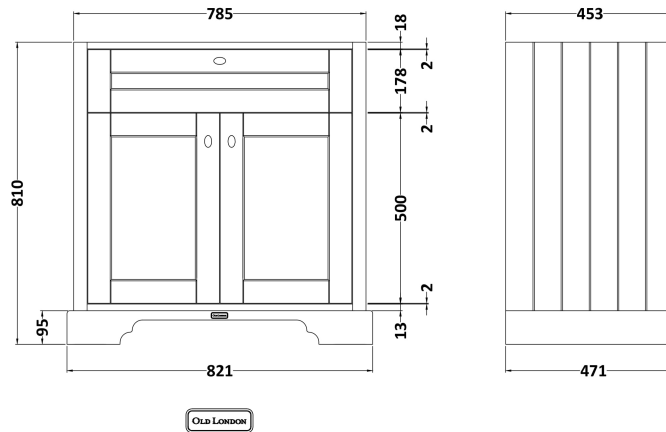

Sales Code: LOF246

Description: 800 2-Door Unit & Classic Basin 0Th

Packaging Details

Barcode: 5056678432679

Sales Code: LON205

Description: 800 2-Door Basin Unit

Product Dimensions

Height (mm):	810
Width (mm):	821
Depth (mm):	471
Nett Weight (kg):	35.5

Packaging Dimensions

Height (mm):	851
Width (mm):	854
Depth (mm):	511
Gross Weight (kg):	36

Packaging Data

Box Colour:	Brown Cardboard Box
Box Qty:	1
Label Size:	150 x 100
Label Colour:	White Label
Label Qty:	2

Outer Box Dimensions (If Applicable)

Height (mm):	
Width (mm):	
Depth (mm):	
Gross Weight (kg):	
Barcode:	5056211818021

Product Details

Country of Origin:	Ireland
Fitting Instruction:	No
CE & UKCA:	
FSC Certified Materials:	Yes
Colour:	Storm Grey
Construction Method:	Cam & Wood Dowel
Construction Type:	Rigid
Cabinet Finish:	Mdf Vinyl Smooth Matt
Fascia Finish:	Mdf Vinyl Smooth Matt
Cabinet Thickness (mm):	18
Fascia Thickness (mm):	18
Drawer Included:	No
Drawer Type:	Not Applicable
No of Shelves:	1
Hinge Type:	95 Degree Inset Clip-On S/C
Hinge Included:	Yes
Adjustable Legs:	Not Applicable
Fixings Included:	Not Required
Handle Style:	Traditional
Waste Shroud:	No
Handle Included:	Yes
Handle Type:	Knob

Sales Code: CBM515

Description: 800 Classique Basin 0Th

Product Dimensions

Height (mm):	67
Width (mm):	830
Depth (mm):	470
Nett Weight (kg):	21.5

Packaging Dimensions

Height (mm):	490
Width (mm):	850
Depth (mm):	220
Gross Weight (kg):	21.5