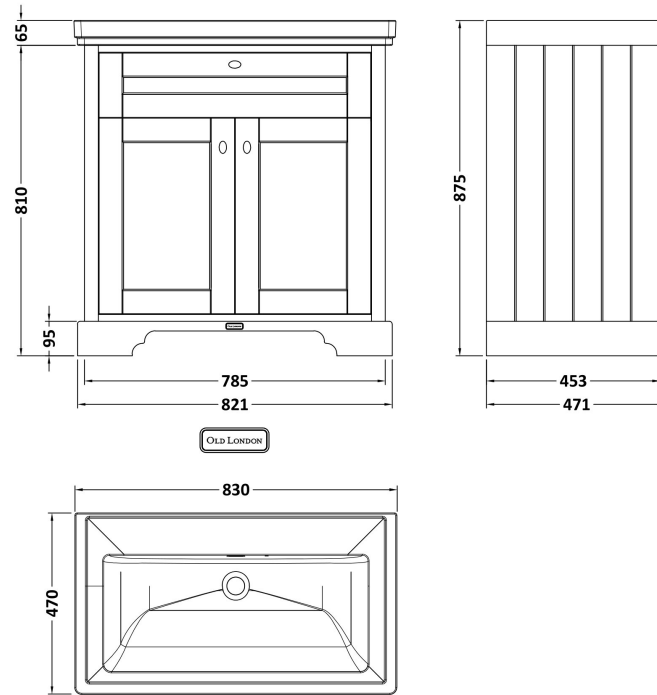

Sales Code: LOF246

Description: 800 2-Door Unit & Classic Basin 0Th

Packaging Details

Barcode: 5056678432679

Sales Code: LON205

Description: 800 2-Door Basin Unit

Product Dimensions

Height (mm):	810
Width (mm):	821
Depth (mm):	471
Nett Weight (kg):	35.5

Packaging Dimensions

Height (mm):	851
Width (mm):	854
Depth (mm):	511
Gross Weight (kg):	36

Packaging Data

Box Colour:	Brown Cardboard Box
Box Qty:	1
Label Size:	150 x 100
Label Colour:	White Label
Label Qty:	2

Outer Box Dimensions (If Applicable)

Height (mm):	
Width (mm):	
Depth (mm):	
Gross Weight (kg):	
Barcode:	5056211818021

Product Details

Country of Origin:	Ireland
Fitting Instruction:	No
CE & UKCA:	
FSC Certified Materials:	Yes
Colour:	Storm Grey
Construction Method:	Cam & Wood Dowel
Construction Type:	Rigid
Cabinet Finish:	Mdf Vinyl Smooth Matt
Fascia Finish:	Mdf Vinyl Smooth Matt
Cabinet Thickness (mm):	18
Fascia Thickness (mm):	18
Drawer Included:	No
Drawer Type:	Not Applicable
No of Shelves:	1
Hinge Type:	95 Degree Inset Clip-On S/C
Hinge Included:	Yes
Adjustable Legs:	Not Applicable
Fixings Included:	Not Required
Handle Style:	Traditional
Waste Shroud:	No
Handle Included:	Yes
Handle Type:	Knob

Sales Code: CBM515

Description: 800 Classique Basin 0Th

Product Dimensions

Height (mm):	67
Width (mm):	830
Depth (mm):	470
Nett Weight (kg):	21.5

Packaging Dimensions

Height (mm):	490
Width (mm):	850
Depth (mm):	220
Gross Weight (kg):	21.5