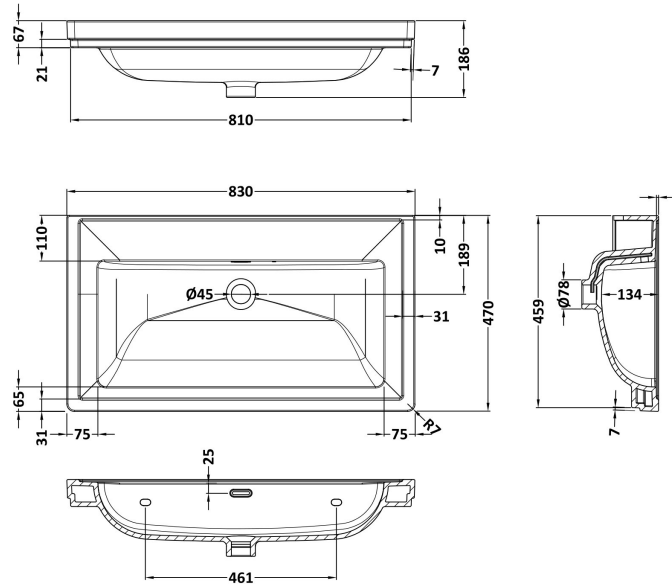

Packaging Dimensions

Height (mm):	851
Width (mm):	854
Depth (mm):	511
Gross Weight (kg):	36

Packaging Data

Box Colour:	Brown Cardboard Box
Box Qty:	1
Label Size:	150 x 100
Label Colour:	White Label
Label Qty:	2

Outer Box Dimensions (If Applicable)

Height (mm):	
Width (mm):	
Depth (mm):	
Gross Weight (kg):	
Barcode:	5056211818021

Product Details

Country of Origin:	Ireland
Fitting Instruction:	No
CE & UKCA:	
FSC Certified Materials:	Yes
Colour:	Storm Grey
Construction Method:	Cam & Wood Dowel
Construction Type:	Rigid
Cabinet Finish:	Mdf Vinyl Smooth Matt
Fascia Finish:	Mdf Vinyl Smooth Matt
Cabinet Thickness (mm):	18
Fascia Thickness (mm):	18
Drawer Included:	No
Drawer Type:	Not Applicable
No of Shelves:	1
Hinge Type:	95 Degree Inset Clip-On S/C
Hinge Included:	Yes
Adjustable Legs:	Not Applicable
Fixings Included:	Not Required
Handle Style:	Traditional
Waste Shroud:	No
Handle Included:	Yes
Handle Type:	Knob

Sales Code: CBM515

Description: 800 Classique Basin 0Th

Product Dimensions

Height (mm):	67
Width (mm):	830
Depth (mm):	470
Nett Weight (kg):	21.5

Packaging Dimensions

Height (mm):	490
Width (mm):	850
Depth (mm):	220
Gross Weight (kg):	21.5

Packaging Data

Box Colour:	Brown Cardboard Box - Printed
Box Qty:	1
Label Size:	100 x 50
Label Colour:	White Label
Label Qty:	2

Outer Box Dimensions (If Applicable)

Height (mm):	
Width (mm):	
Depth (mm):	
Gross Weight (kg):	
Barcode:	5056678431207