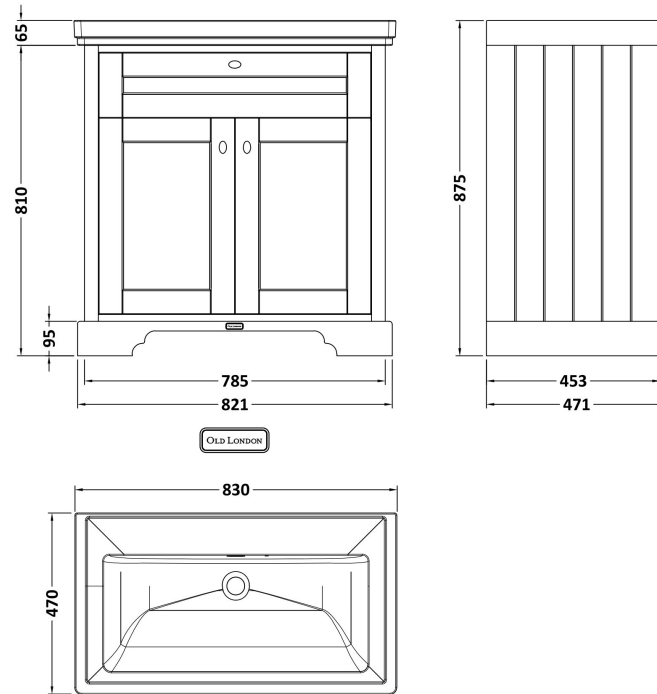

Sales Code: LOF346

Description: 800 2-Door Unit & Classic Basin 0Th

Packaging Details

Barcode: 5056678432686

Sales Code: LON305

Description: 800 2-Door Basin Unit

Product Dimensions

Height (mm):	810
Width (mm):	821
Depth (mm):	471
Nett Weight (kg):	35.5

Packaging Dimensions

Height (mm):	851
Width (mm):	854
Depth (mm):	511
Gross Weight (kg):	36

Packaging Data

Box Colour:	Brown Cardboard Box
Box Qty:	1
Label Size:	150 x 100
Label Colour:	White Label
Label Qty:	2

Outer Box Dimensions (If Applicable)

Height (mm):	
Width (mm):	
Depth (mm):	
Gross Weight (kg):	
Barcode:	5056211818038

Product Details

Country of Origin:	Ireland
Fitting Instruction:	No
CE & UKCA:	
FSC Certified Materials:	Yes
Colour:	Twilight Blue
Construction Method:	Cam & Wood Dowel
Construction Type:	Rigid
Cabinet Finish:	Mdf Vinyl Smooth Matt
Fascia Finish:	Mdf Vinyl Smooth Matt
Cabinet Thickness (mm):	18
Fascia Thickness (mm):	18
Drawer Included:	No
Drawer Type:	Not Applicable
No of Shelves:	1
Hinge Type:	95 Degree Inset Clip-On S/C
Hinge Included:	Yes
Adjustable Legs:	Not Applicable
Fixings Included:	Not Required
Handle Style:	Traditional
Waste Shroud:	No
Handle Included:	Yes
Handle Type:	Knob

Sales Code: CBM515

Description: 800 Classique Basin 0Th

Product Dimensions

Height (mm):	67
Width (mm):	830
Depth (mm):	470
Nett Weight (kg):	21.5

Packaging Dimensions

Height (mm):	490
Width (mm):	850
Depth (mm):	220
Gross Weight (kg):	21.5