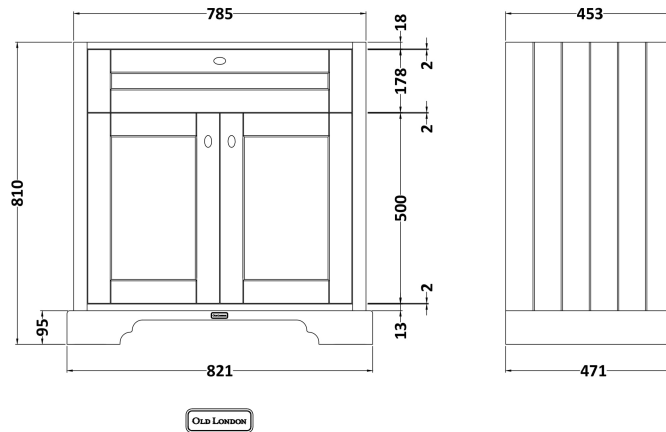

Sales Code: LOF346

Description: 800 2-Door Unit & Classic Basin 0Th

Packaging Details

Barcode: 5056678432686

Sales Code: LON305

Description: 800 2-Door Basin Unit

Product Dimensions

Height (mm):	810
Width (mm):	821
Depth (mm):	471
Nett Weight (kg):	35.5

Packaging Dimensions

Height (mm):	851
Width (mm):	854
Depth (mm):	511
Gross Weight (kg):	36

Packaging Data

Box Colour:	Brown Cardboard Box
Box Qty:	1
Label Size:	150 x 100
Label Colour:	White Label
Label Qty:	2

Outer Box Dimensions (If Applicable)

Height (mm):	
Width (mm):	
Depth (mm):	
Gross Weight (kg):	
Barcode:	5056211818038

Product Details

Country of Origin:	Ireland
Fitting Instruction:	No
CE & UKCA:	
FSC Certified Materials:	Yes
Colour:	Twilight Blue
Construction Method:	Cam & Wood Dowel
Construction Type:	Rigid
Cabinet Finish:	Mdf Vinyl Smooth Matt
Fascia Finish:	Mdf Vinyl Smooth Matt
Cabinet Thickness (mm):	18
Fascia Thickness (mm):	18
Drawer Included:	No
Drawer Type:	Not Applicable
No of Shelves:	1
Hinge Type:	95 Degree Inset Clip-On S/C
Hinge Included:	Yes
Adjustable Legs:	Not Applicable
Fixings Included:	Not Required
Handle Style:	Traditional
Waste Shroud:	No
Handle Included:	Yes
Handle Type:	Knob

Sales Code: CBM515

Description: 800 Classique Basin 0Th

Product Dimensions

Height (mm):	67
Width (mm):	830
Depth (mm):	470
Nett Weight (kg):	21.5

Packaging Dimensions

Height (mm):	490
Width (mm):	850
Depth (mm):	220
Gross Weight (kg):	21.5