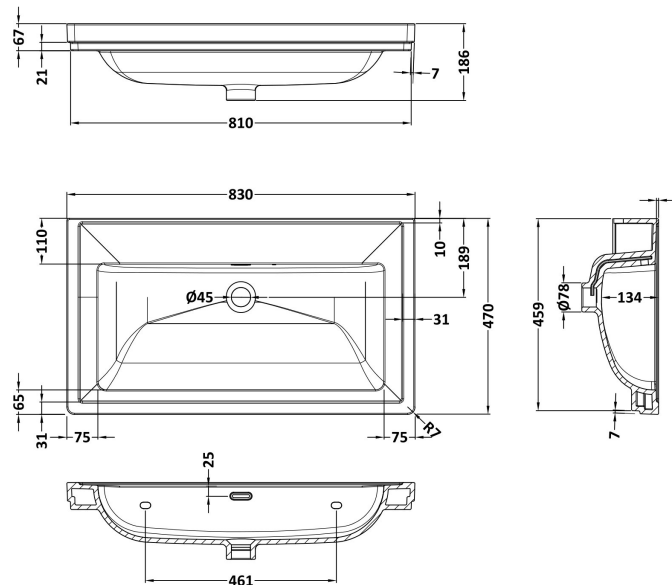

Packaging Dimensions

Height (mm):	851
Width (mm):	854
Depth (mm):	511
Gross Weight (kg):	36

Packaging Data

Box Colour:	Brown Cardboard Box
Box Qty:	1
Label Size:	150 x 100
Label Colour:	White Label
Label Qty:	2

Outer Box Dimensions (If Applicable)

Height (mm):	
Width (mm):	
Depth (mm):	
Gross Weight (kg):	
Barcode:	5056211818038

Product Details

Country of Origin:	Ireland
Fitting Instruction:	No
CE & UKCA:	
FSC Certified Materials:	Yes
Colour:	Twilight Blue
Construction Method:	Cam & Wood Dowel
Construction Type:	Rigid
Cabinet Finish:	Mdf Vinyl Smooth Matt
Fascia Finish:	Mdf Vinyl Smooth Matt
Cabinet Thickness (mm):	18
Fascia Thickness (mm):	18
Drawer Included:	No
Drawer Type:	Not Applicable
No of Shelves:	1
Hinge Type:	95 Degree Inset Clip-On S/C
Hinge Included:	Yes
Adjustable Legs:	Not Applicable
Fixings Included:	Not Required
Handle Style:	Traditional
Waste Shroud:	No
Handle Included:	Yes
Handle Type:	Knob

Sales Code: CBM515

Description: 800 Classique Basin 0Th

Product Dimensions

Height (mm):	67
Width (mm):	830
Depth (mm):	470
Nett Weight (kg):	21.5

Packaging Dimensions

Height (mm):	490
Width (mm):	850
Depth (mm):	220
Gross Weight (kg):	21.5

Packaging Data

Box Colour:	Brown Cardboard Box - Printed
Box Qty:	1
Label Size:	100 x 50
Label Colour:	White Label
Label Qty:	2

Outer Box Dimensions (If Applicable)

Height (mm):	
Width (mm):	
Depth (mm):	
Gross Weight (kg):	
Barcode:	5056678431207