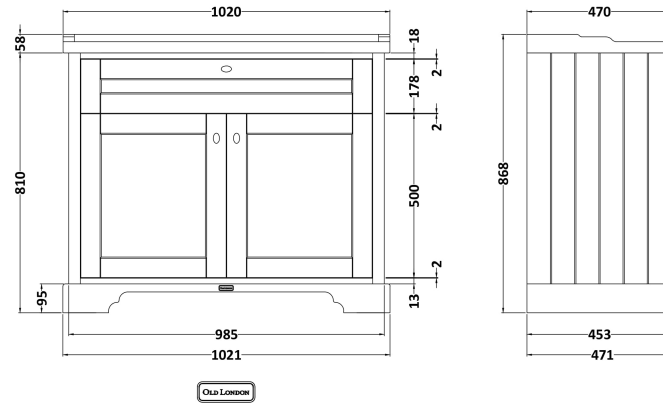

### Product Dimensions

Height (mm):	810
Width (mm):	1021
Depth (mm):	471
Nett Weight (kg):	42.5

### Packaging Dimensions

Height (mm):	850
Width (mm):	1055
Depth (mm):	510
Gross Weight (kg):	43.5

### Product Dimensions

Height (mm):	218
Width (mm):	1020
Depth (mm):	470
Nett Weight (kg):	26

### Packaging Dimensions

Height (mm):	260
Width (mm):	1020
Depth (mm):	480
Gross Weight (kg):	27