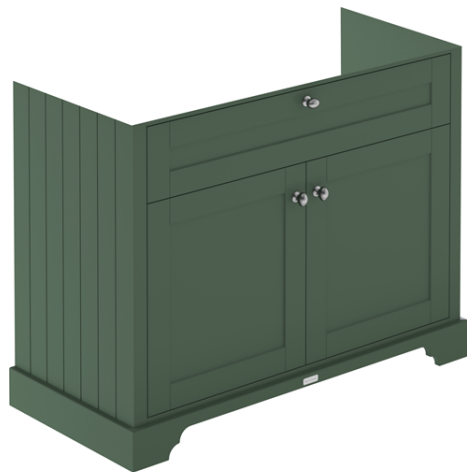

Sales Code: LOF807

Description: 1000 2-Door Unit & Basin 1Th

### Packaging Details

Barcode: 5056462646572

Sales Code: LON807

Description: 1000 2-Door Basin Unit

### Product Dimensions

Height (mm):	810
Width (mm):	1021
Depth (mm):	471
Nett Weight (kg):	42.5

### Packaging Dimensions

Height (mm):	850
Width (mm):	1055
Depth (mm):	510
Gross Weight (kg):	43.5