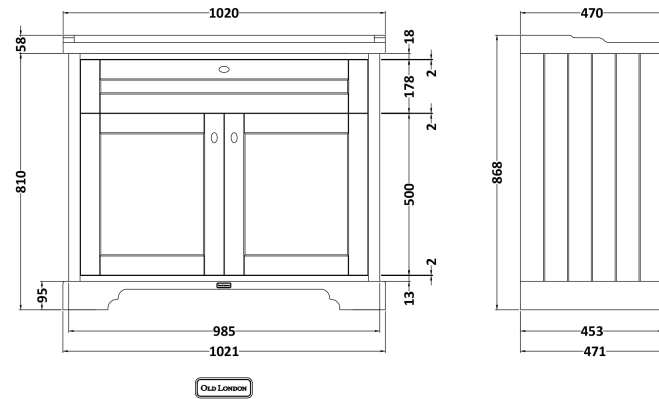

Sales Code: LOF807

Description: 1000 2-Door Unit & Basin 1Th

Packaging Details

Barcode: 5056462646572