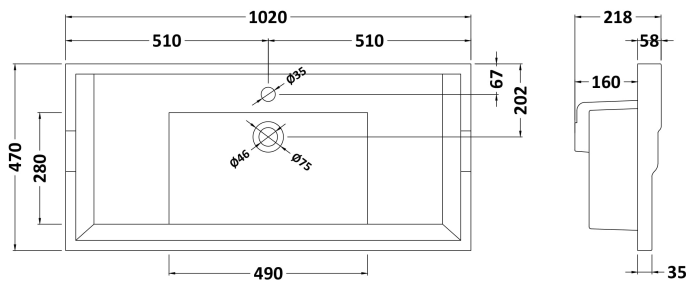

### Product Dimensions

Height (mm):	810
Width (mm):	1021
Depth (mm):	471
Nett Weight (kg):	42.5

### Packaging Dimensions

Height (mm):	850
Width (mm):	1055
Depth (mm):	510
Gross Weight (kg):	43.5

### Outer Box Dimensions (If Applicable)

Height (mm):	
Width (mm):	
Depth (mm):	
Gross Weight (kg):	
Barcode:	5056462622712

### Product Dimensions

Height (mm):	218
Width (mm):	1020
Depth (mm):	470
Nett Weight (kg):	26