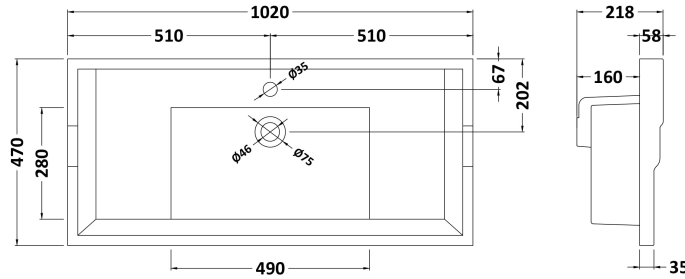

### Product Dimensions

Height (mm):	810
Width (mm):	1021
Depth (mm):	471
Nett Weight (kg):	42.5

### Packaging Dimensions

Height (mm):	850
Width (mm):	1055
Depth (mm):	510
Gross Weight (kg):	43.5

### Outer Box Dimensions (If Applicable)

Height (mm):	
Width (mm):	
Depth (mm):	
Gross Weight (kg):	
Barcode:	5056211844594

### Product Dimensions

Height (mm):	218
Width (mm):	1020
Depth (mm):	470
Nett Weight (kg):	26