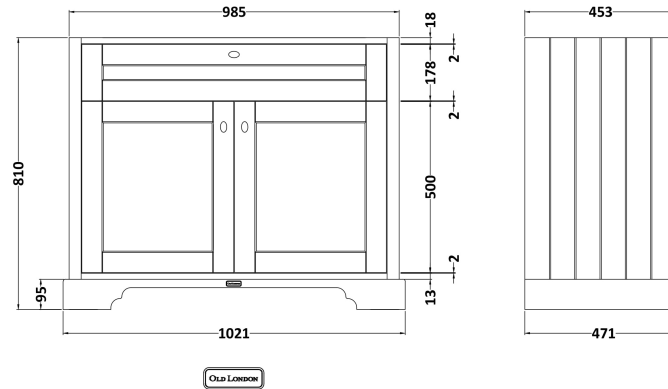

### Product Dimensions

Height (mm):	810
Width (mm):	1021
Depth (mm):	471
Nett Weight (kg):	42.5

### Packaging Dimensions

Height (mm):	850
Width (mm):	1055
Depth (mm):	510
Gross Weight (kg):	43.5

### Product Dimensions

Height (mm):	218
Width (mm):	1020
Depth (mm):	470
Nett Weight (kg):	26

### Packaging Dimensions

Height (mm):	260
Width (mm):	1020
Depth (mm):	480
Gross Weight (kg):	27