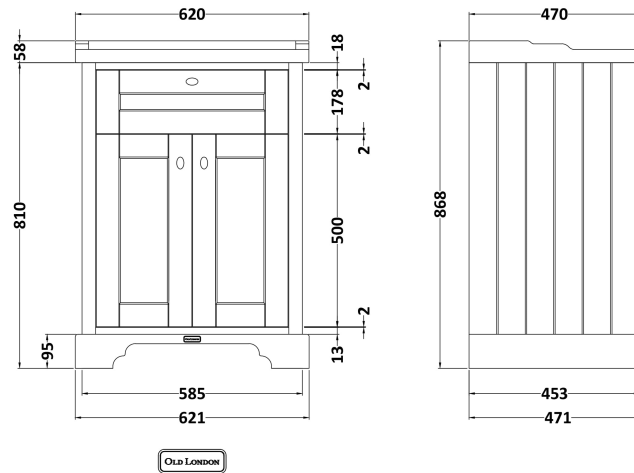

Sales Code: LOF803

Description: 600 2-Door Unit & Basin 1Th

Packaging Details

Barcode: 5056462646558

Sales Code: LON803

Description: 600 2-Door Basin Unit

Product Dimensions

Height (mm):	810
Width (mm):	621
Depth (mm):	471
Nett Weight (kg):	29.5

Packaging Dimensions

Height (mm):	840
Width (mm):	651
Depth (mm):	511
Gross Weight (kg):	30

Packaging Data

Box Colour:	Brown Cardboard Box
Box Qty:	1
Label Size:	150 x 100
Label Colour:	White Label
Label Qty:	2

Outer Box Dimensions (If Applicable)

Height (mm):	
Width (mm):	
Depth (mm):	
Gross Weight (kg):	
Barcode:	5056462622699

Product Details

Country of Origin:	United Kingdom
Fitting Instruction:	No
CE & UKCA:	
FSC Certified Materials:	Yes
Colour:	Hunter Green
Construction Method:	Cam & Wood Dowel
Construction Type:	Rigid
Cabinet Finish:	Mdf Vinyl Smooth Matt
Fascia Finish:	Mdf Vinyl Smooth Matt
Cabinet Thickness (mm):	18
Fascia Thickness (mm):	18
Drawer Included:	No
Drawer Type:	Not Applicable
No of Shelves:	1
Hinge Type:	95 Degree Inset Clip-On S/C
Hinge Included:	Yes
Adjustable Legs:	Not Applicable
Fixings Included:	Not Required
Handle Style:	Traditional
Waste Shroud:	No
Handle Included:	Yes
Handle Type:	Knob

Sales Code: NLV003

Description: 600mm Traditional Basin 1Th

Product Dimensions

Height (mm):	210
Width (mm):	620
Depth (mm):	470
Nett Weight (kg):	12.45

Packaging Dimensions

Height (mm):	260
Width (mm):	640
Depth (mm):	500
Gross Weight (kg):	13.66