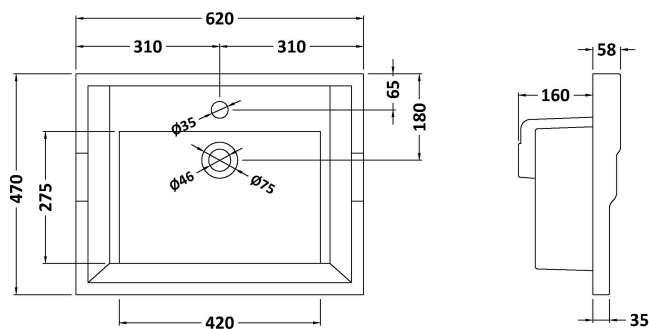

Packaging Dimensions

Height (mm):	840
Width (mm):	651
Depth (mm):	511
Gross Weight (kg):	30

Packaging Data

Box Colour:	Brown Cardboard Box
Box Qty:	1
Label Size:	150 x 100
Label Colour:	White Label
Label Qty:	2

Outer Box Dimensions (If Applicable)

Height (mm):	
Width (mm):	
Depth (mm):	
Gross Weight (kg):	
Barcode:	5056462622699

Product Details

Country of Origin:	United Kingdom
Fitting Instruction:	No
CE & UKCA:	
FSC Certified Materials:	Yes
Colour:	Hunter Green
Construction Method:	Cam & Wood Dowel
Construction Type:	Rigid
Cabinet Finish:	Mdf Vinyl Smooth Matt
Fascia Finish:	Mdf Vinyl Smooth Matt
Cabinet Thickness (mm):	18
Fascia Thickness (mm):	18
Drawer Included:	No
Drawer Type:	Not Applicable
No of Shelves:	1
Hinge Type:	95 Degree Inset Clip-On S/C
Hinge Included:	Yes
Adjustable Legs:	Not Applicable
Fixings Included:	Not Required
Handle Style:	Traditional
Waste Shroud:	No
Handle Included:	Yes
Handle Type:	Knob

Sales Code: NLV003

Description: 600mm Traditional Basin 1Th

Product Dimensions

Height (mm):	210
Width (mm):	620
Depth (mm):	470
Nett Weight (kg):	12.45

Packaging Dimensions

Height (mm):	260
Width (mm):	640
Depth (mm):	500
Gross Weight (kg):	13.66

Packaging Data

Box Colour:	Brown Cardboard Box - Printed
Box Qty:	1
Label Size:	100 x 50
Label Colour:	White Label
Label Qty:	2

Outer Box Dimensions (If Applicable)

Height (mm):	
Width (mm):	
Depth (mm):	
Gross Weight (kg):	
Barcode:	5055369043392