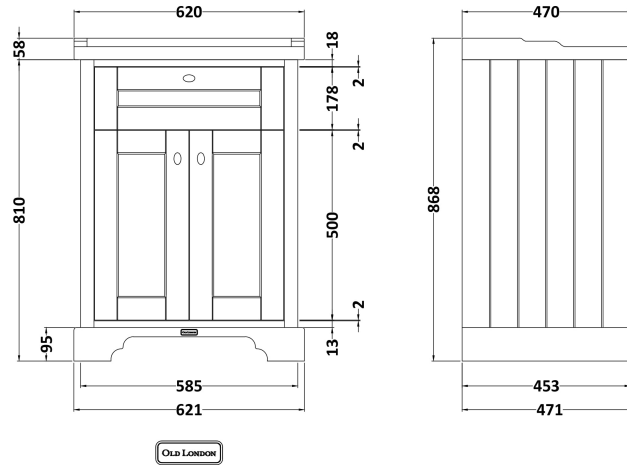

Sales Code: LOF803

Description: 600 2-Door Unit & Basin 1Th

Packaging Details

Barcode: 5056462646558

Sales Code: LON803

Description: 600 2-Door Basin Unit

Product Dimensions

Height (mm):	810
Width (mm):	621
Depth (mm):	471
Nett Weight (kg):	29.5

Packaging Dimensions

Height (mm):	840
Width (mm):	651
Depth (mm):	511
Gross Weight (kg):	30

Packaging Data

Box Colour:	Brown Cardboard Box
Box Qty:	1
Label Size:	150 x 100
Label Colour:	White Label
Label Qty:	2

Outer Box Dimensions (If Applicable)

Height (mm):	
Width (mm):	
Depth (mm):	
Gross Weight (kg):	
Barcode:	5056462622699

Product Details

Country of Origin:	United Kingdom
Fitting Instruction:	No
CE & UKCA:	
FSC Certified Materials:	Yes
Colour:	Hunter Green
Construction Method:	Cam & Wood Dowel
Construction Type:	Rigid
Cabinet Finish:	Mdf Vinyl Smooth Matt
Fascia Finish:	Mdf Vinyl Smooth Matt
Cabinet Thickness (mm):	18
Fascia Thickness (mm):	18
Drawer Included:	No
Drawer Type:	Not Applicable
No of Shelves:	1
Hinge Type:	95 Degree Inset Clip-On S/C
Hinge Included:	Yes
Adjustable Legs:	Not Applicable
Fixings Included:	Not Required
Handle Style:	Traditional
Waste Shroud:	No
Handle Included:	Yes
Handle Type:	Knob

Sales Code: NLV003

Description: 600mm Traditional Basin 1Th

Product Dimensions

Height (mm):	210
Width (mm):	620
Depth (mm):	470
Nett Weight (kg):	12.45

Packaging Dimensions

Height (mm):	260
Width (mm):	640
Depth (mm):	500
Gross Weight (kg):	13.66