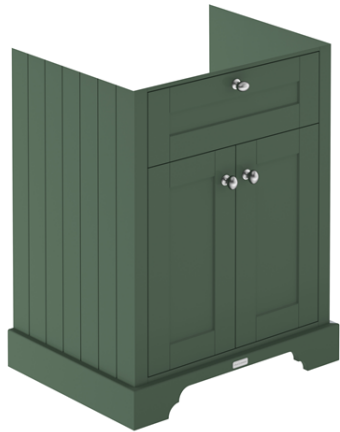

Sales Code: LOF803

Description: 600 2-Door Unit & Basin 1Th

Packaging Details

Barcode: 5056462646558

Sales Code: LON803

Description: 600 2-Door Basin Unit

Product Dimensions

Height (mm):	810
Width (mm):	621
Depth (mm):	471
Nett Weight (kg):	29.5

Packaging Dimensions

Height (mm):	840
Width (mm):	651
Depth (mm):	511
Gross Weight (kg):	30

Packaging Data

Box Colour:	Brown Cardboard Box
Box Qty:	1
Label Size:	150 x 100
Label Colour:	White Label
Label Qty:	2

Outer Box Dimensions (If Applicable)

Height (mm):	
Width (mm):	
Depth (mm):	
Gross Weight (kg):	
Barcode:	5056462622699

Product Details

Country of Origin:	United Kingdom
Fitting Instruction:	No
CE & UKCA:	
FSC Certified Materials:	Yes
Colour:	Hunter Green
Construction Method:	Cam & Wood Dowel
Construction Type:	Rigid
Cabinet Finish:	Mdf Vinyl Smooth Matt
Fascia Finish:	Mdf Vinyl Smooth Matt
Cabinet Thickness (mm):	18
Fascia Thickness (mm):	18
Drawer Included:	No
Drawer Type:	Not Applicable
No of Shelves:	1
Hinge Type:	95 Degree Inset Clip-On S/C
Hinge Included:	Yes
Adjustable Legs:	Not Applicable
Fixings Included:	Not Required
Handle Style:	Traditional
Waste Shroud:	No
Handle Included:	Yes
Handle Type:	Knob

Sales Code: NLV003

Description: 600mm Traditional Basin 1Th

Product Dimensions

Height (mm):	210
Width (mm):	620
Depth (mm):	470
Nett Weight (kg):	12.45

Packaging Dimensions

Height (mm):	260
Width (mm):	640
Depth (mm):	500
Gross Weight (kg):	13.66