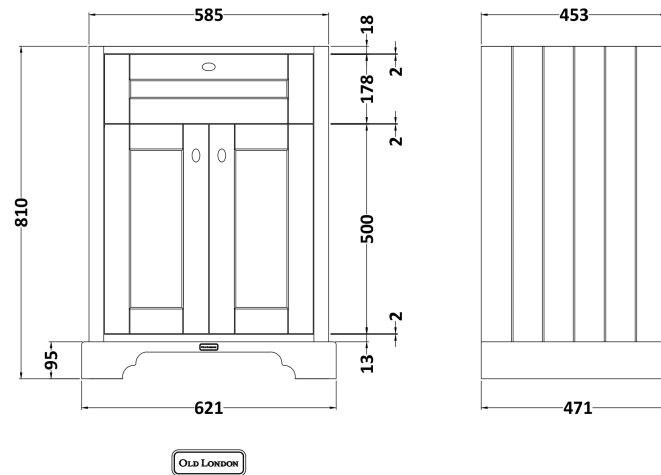

Sales Code: LOF403

Description: 600 2-Door Unit & Basin 1Th

Packaging Details

Barcode: 5056211819363

Sales Code: LON403

Description: 600 2-Door Basin Unit

Product Dimensions

Height (mm):	810
Width (mm):	621
Depth (mm):	471
Nett Weight (kg):	29.5

Packaging Dimensions

Height (mm):	840
Width (mm):	651
Depth (mm):	511
Gross Weight (kg):	30

Packaging Data

Box Colour:	Brown Cardboard Box
Box Qty:	1
Label Size:	150 x 100
Label Colour:	White Label
Label Qty:	2

Outer Box Dimensions (If Applicable)

Height (mm):	
Width (mm):	
Depth (mm):	
Gross Weight (kg):	
Barcode:	5056211818014

Product Details

Country of Origin:	Ireland
Fitting Instruction:	No
CE & UKCA:	
FSC Certified Materials:	Yes
Colour:	Timeless Sand
Construction Method:	Cam & Wood Dowel
Construction Type:	Rigid
Cabinet Finish:	Mdf Vinyl Smooth Matt
Fascia Finish:	Mdf Vinyl Smooth Matt
Cabinet Thickness (mm):	18
Fascia Thickness (mm):	18
Drawer Included:	No
Drawer Type:	Not Applicable
No of Shelves:	1
Hinge Type:	95 Degree Inset Clip-On S/C
Hinge Included:	Yes
Adjustable Legs:	Not Applicable
Fixings Included:	Not Required
Handle Style:	Traditional
Waste Shroud:	No
Handle Included:	Yes
Handle Type:	Knob

Sales Code: NLV003

Description: 600mm Traditional Basin 1Th

Product Dimensions

Height (mm):	210
Width (mm):	620
Depth (mm):	470
Nett Weight (kg):	12.45

Packaging Dimensions

Height (mm):	260
Width (mm):	640
Depth (mm):	500
Gross Weight (kg):	13.66