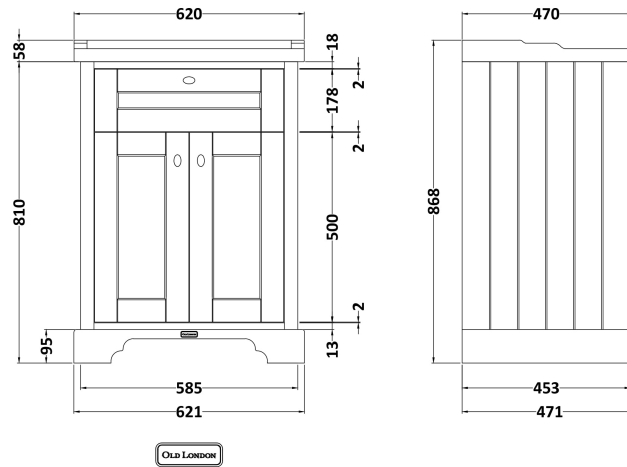

Sales Code: LOF403

Description: 600 2-Door Unit & Basin 1Th

Packaging Details

Barcode: 5056211819363

Sales Code: LON403

Description: 600 2-Door Basin Unit

Product Dimensions

Height (mm):	810
Width (mm):	621
Depth (mm):	471
Nett Weight (kg):	29.5

Packaging Dimensions

Height (mm):	840
Width (mm):	651
Depth (mm):	511
Gross Weight (kg):	30

Packaging Data

Box Colour:	Brown Cardboard Box
Box Qty:	1
Label Size:	150 x 100
Label Colour:	White Label
Label Qty:	2

Outer Box Dimensions (If Applicable)

Height (mm):	
Width (mm):	
Depth (mm):	
Gross Weight (kg):	
Barcode:	5056211818014

Product Details

Country of Origin:	Ireland
Fitting Instruction:	No
CE & UKCA:	
FSC Certified Materials:	Yes
Colour:	Timeless Sand
Construction Method:	Cam & Wood Dowel
Construction Type:	Rigid
Cabinet Finish:	Mdf Vinyl Smooth Matt
Fascia Finish:	Mdf Vinyl Smooth Matt
Cabinet Thickness (mm):	18
Fascia Thickness (mm):	18
Drawer Included:	No
Drawer Type:	Not Applicable
No of Shelves:	1
Hinge Type:	95 Degree Inset Clip-On S/C
Hinge Included:	Yes
Adjustable Legs:	Not Applicable
Fixings Included:	Not Required
Handle Style:	Traditional
Waste Shroud:	No
Handle Included:	Yes
Handle Type:	Knob

Sales Code: NLV003

Description: 600mm Traditional Basin 1Th

Product Dimensions

Height (mm):	210
Width (mm):	620
Depth (mm):	470
Nett Weight (kg):	12.45

Packaging Dimensions

Height (mm):	260
Width (mm):	640
Depth (mm):	500
Gross Weight (kg):	13.66