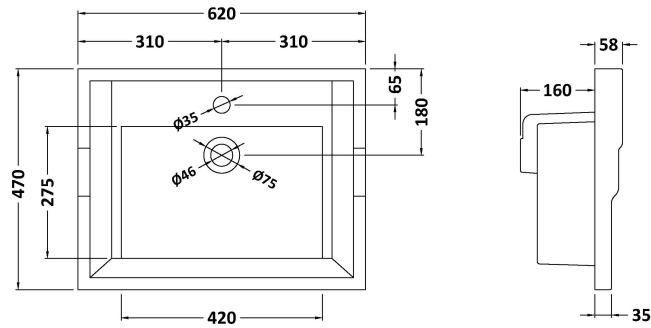

Packaging Dimensions

Height (mm):	840
Width (mm):	651
Depth (mm):	511
Gross Weight (kg):	30

Packaging Data

Box Colour:	Brown Cardboard Box
Box Qty:	1
Label Size:	150 x 100
Label Colour:	White Label
Label Qty:	2

Outer Box Dimensions (If Applicable)

Height (mm):	
Width (mm):	
Depth (mm):	
Gross Weight (kg):	
Barcode:	5056211818014

Product Details

Country of Origin:	Ireland
Fitting Instruction:	No
CE & UKCA:	
FSC Certified Materials:	Yes
Colour:	Timeless Sand
Construction Method:	Cam & Wood Dowel
Construction Type:	Rigid
Cabinet Finish:	Mdf Vinyl Smooth Matt
Fascia Finish:	Mdf Vinyl Smooth Matt
Cabinet Thickness (mm):	18
Fascia Thickness (mm):	18
Drawer Included:	No
Drawer Type:	Not Applicable
No of Shelves:	1
Hinge Type:	95 Degree Inset Clip-On S/C
Hinge Included:	Yes
Adjustable Legs:	Not Applicable
Fixings Included:	Not Required
Handle Style:	Traditional
Waste Shroud:	No
Handle Included:	Yes
Handle Type:	Knob

Sales Code: NLV003

Description: 600mm Traditional Basin 1Th

Product Dimensions

Height (mm):	210
Width (mm):	620
Depth (mm):	470
Nett Weight (kg):	12.45

Packaging Dimensions

Height (mm):	260
Width (mm):	640
Depth (mm):	500
Gross Weight (kg):	13.66

Packaging Data

Box Colour:	Brown Cardboard Box - Printed
Box Qty:	1
Label Size:	100 x 50
Label Colour:	White Label
Label Qty:	2

Outer Box Dimensions (If Applicable)

Height (mm):	
Width (mm):	
Depth (mm):	
Gross Weight (kg):	
Barcode:	5055369043392