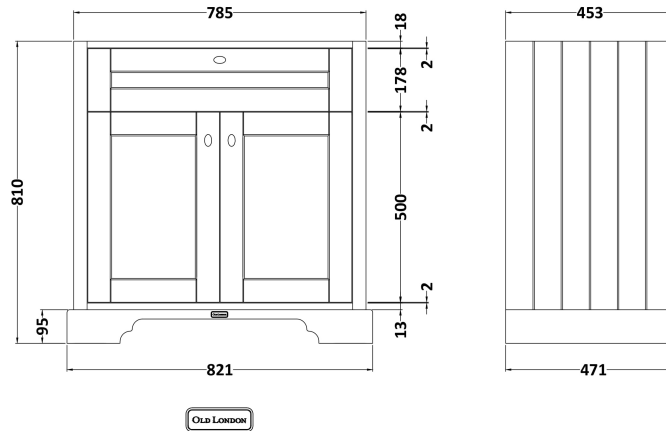

Sales Code: LOF405

Description: 800 2-Door Unit & Basin 1Th

Packaging Details

Barcode: 5056211819424

Sales Code: LON405

Description: 800 2-Door Basin Unit

Product Dimensions

Height (mm):	810
Width (mm):	821
Depth (mm):	471
Nett Weight (kg):	35.5

Packaging Dimensions

Height (mm):	851
Width (mm):	854
Depth (mm):	511
Gross Weight (kg):	36

Packaging Data

Box Colour:	Brown Cardboard Box
Box Qty:	1
Label Size:	150 x 100
Label Colour:	White Label
Label Qty:	2

Outer Box Dimensions (If Applicable)

Height (mm):	
Width (mm):	
Depth (mm):	
Gross Weight (kg):	
Barcode:	5056211818045

Product Details

Country of Origin:	Ireland
Fitting Instruction:	No
CE & UKCA:	
FSC Certified Materials:	Yes
Colour:	Timeless Sand
Construction Method:	Cam & Wood Dowel
Construction Type:	Rigid
Cabinet Finish:	Mdf Vinyl Smooth Matt
Fascia Finish:	Mdf Vinyl Smooth Matt
Cabinet Thickness (mm):	18
Fascia Thickness (mm):	18
Drawer Included:	No
Drawer Type:	Not Applicable
No of Shelves:	1
Hinge Type:	95 Degree Inset Clip-On S/C
Hinge Included:	Yes
Adjustable Legs:	Not Applicable
Fixings Included:	Not Required
Handle Style:	Traditional
Waste Shroud:	No
Handle Included:	Yes
Handle Type:	Knob

Sales Code: NLV005

Description: 800mm Traditional Basin 1 Th

Product Dimensions

Height (mm):	210
Width (mm):	820
Depth (mm):	480
Nett Weight (kg):	17.1

Packaging Dimensions

Height (mm):	260
Width (mm):	840
Depth (mm):	500
Gross Weight (kg):	18.8