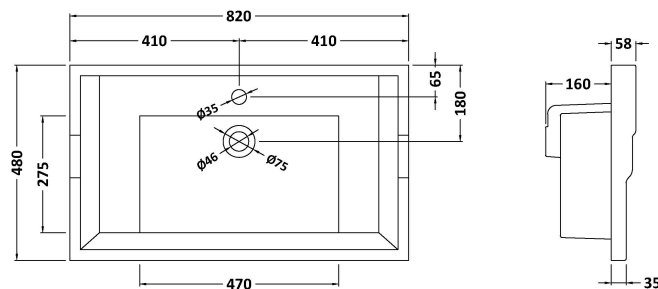

Packaging Dimensions

Height (mm):	851
Width (mm):	854
Depth (mm):	511
Gross Weight (kg):	36

Packaging Data

Box Colour:	Brown Cardboard Box
Box Qty:	1
Label Size:	150 x 100
Label Colour:	White Label
Label Qty:	2

Outer Box Dimensions (If Applicable)

Height (mm):	
Width (mm):	
Depth (mm):	
Gross Weight (kg):	
Barcode:	5056211818045

Product Details

Country of Origin:	Ireland
Fitting Instruction:	No
CE & UKCA:	
FSC Certified Materials:	Yes
Colour:	Timeless Sand
Construction Method:	Cam & Wood Dowel
Construction Type:	Rigid
Cabinet Finish:	Mdf Vinyl Smooth Matt
Fascia Finish:	Mdf Vinyl Smooth Matt
Cabinet Thickness (mm):	18
Fascia Thickness (mm):	18
Drawer Included:	No
Drawer Type:	Not Applicable
No of Shelves:	1
Hinge Type:	95 Degree Inset Clip-On S/C
Hinge Included:	Yes
Adjustable Legs:	Not Applicable
Fixings Included:	Not Required
Handle Style:	Traditional
Waste Shroud:	No
Handle Included:	Yes
Handle Type:	Knob

Sales Code: NLV005

Description: 800mm Traditional Basin 1 Th

Product Dimensions

Height (mm):	210
Width (mm):	820
Depth (mm):	480
Nett Weight (kg):	17.1

Packaging Dimensions

Height (mm):	260
Width (mm):	840
Depth (mm):	500
Gross Weight (kg):	18.8

Packaging Data

Box Colour:	Brown Cardboard Box - Printed
Box Qty:	1
Label Size:	100 x 50
Label Colour:	White Label
Label Qty:	2

Outer Box Dimensions (If Applicable)

Height (mm):	
Width (mm):	
Depth (mm):	
Gross Weight (kg):	
Barcode:	5055369043408