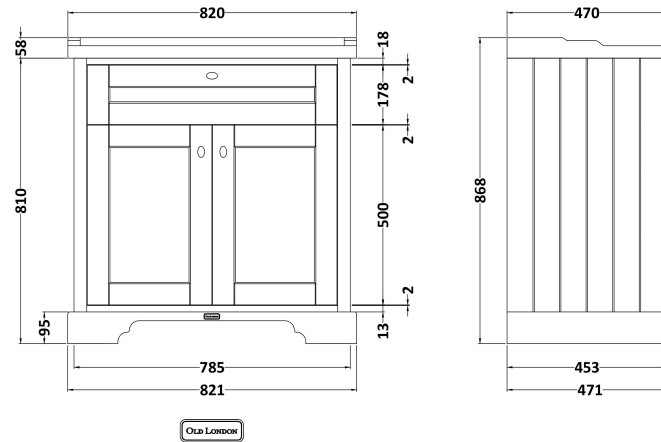

Sales Code: LOF405

Description: 800 2-Door Unit & Basin 1Th

Packaging Details

Barcode: 5056211819424

Sales Code: LON405

Description: 800 2-Door Basin Unit

Product Dimensions

Height (mm):	810
Width (mm):	821
Depth (mm):	471
Nett Weight (kg):	35.5

Packaging Dimensions

Height (mm):	851
Width (mm):	854
Depth (mm):	511
Gross Weight (kg):	36

Packaging Data

Box Colour:	Brown Cardboard Box
Box Qty:	1
Label Size:	150 x 100
Label Colour:	White Label
Label Qty:	2

Outer Box Dimensions (If Applicable)

Height (mm):	
Width (mm):	
Depth (mm):	
Gross Weight (kg):	
Barcode:	5056211818045

Product Details

Country of Origin:	Ireland
Fitting Instruction:	No
CE & UKCA:	
FSC Certified Materials:	Yes
Colour:	Timeless Sand
Construction Method:	Cam & Wood Dowel
Construction Type:	Rigid
Cabinet Finish:	Mdf Vinyl Smooth Matt
Fascia Finish:	Mdf Vinyl Smooth Matt
Cabinet Thickness (mm):	18
Fascia Thickness (mm):	18
Drawer Included:	No
Drawer Type:	Not Applicable
No of Shelves:	1
Hinge Type:	95 Degree Inset Clip-On S/C
Hinge Included:	Yes
Adjustable Legs:	Not Applicable
Fixings Included:	Not Required
Handle Style:	Traditional
Waste Shroud:	No
Handle Included:	Yes
Handle Type:	Knob

Sales Code: NLV005

Description: 800mm Traditional Basin 1 Th

Product Dimensions

Height (mm):	210
Width (mm):	820
Depth (mm):	480
Nett Weight (kg):	17.1

Packaging Dimensions

Height (mm):	260
Width (mm):	840
Depth (mm):	500
Gross Weight (kg):	18.8