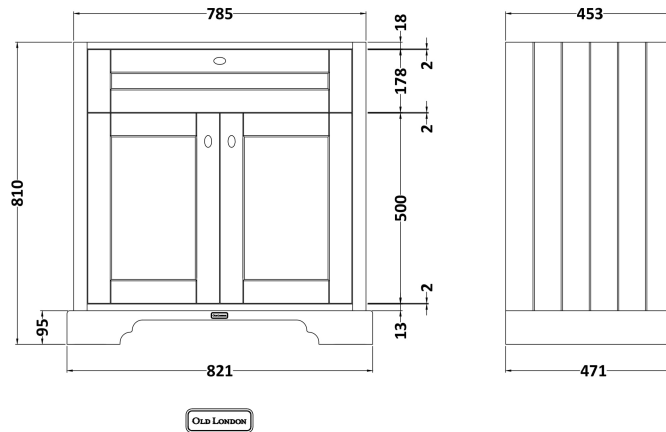

Sales Code: LOF305

Description: 800 2-Door Unit & Basin 1Th

Packaging Details

Barcode: 5056211819417

Sales Code: LON305

Description: 800 2-Door Basin Unit

Product Dimensions

Height (mm):	810
Width (mm):	821
Depth (mm):	471
Nett Weight (kg):	35.5

Packaging Dimensions

Height (mm):	851
Width (mm):	854
Depth (mm):	511
Gross Weight (kg):	36

Packaging Data

Box Colour:	Brown Cardboard Box
Box Qty:	1
Label Size:	150 x 100
Label Colour:	White Label
Label Qty:	2

Outer Box Dimensions (If Applicable)

Height (mm):	
Width (mm):	
Depth (mm):	
Gross Weight (kg):	
Barcode:	5056211818038

Product Details

Country of Origin:	Ireland
Fitting Instruction:	No
CE & UKCA:	
FSC Certified Materials:	Yes
Colour:	Twilight Blue
Construction Method:	Cam & Wood Dowel
Construction Type:	Rigid
Cabinet Finish:	Mdf Vinyl Smooth Matt
Fascia Finish:	Mdf Vinyl Smooth Matt
Cabinet Thickness (mm):	18
Fascia Thickness (mm):	18
Drawer Included:	No
Drawer Type:	Not Applicable
No of Shelves:	1
Hinge Type:	95 Degree Inset Clip-On S/C
Hinge Included:	Yes
Adjustable Legs:	Not Applicable
Fixings Included:	Not Required
Handle Style:	Traditional
Waste Shroud:	No
Handle Included:	Yes
Handle Type:	Knob

Sales Code: NLV005

Description: 800mm Traditional Basin 1 Th

Product Dimensions

Height (mm):	210
Width (mm):	820
Depth (mm):	480
Nett Weight (kg):	17.1

Packaging Dimensions

Height (mm):	260
Width (mm):	840
Depth (mm):	500
Gross Weight (kg):	18.8