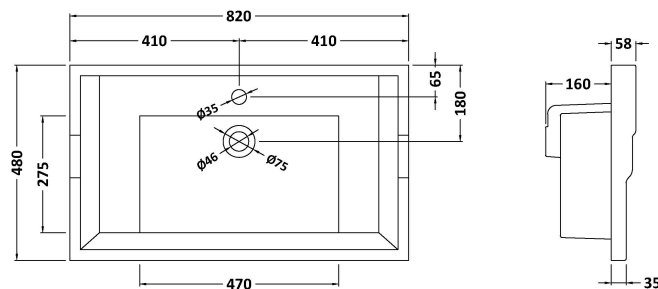

Packaging Dimensions

Height (mm):	851
Width (mm):	854
Depth (mm):	511
Gross Weight (kg):	36

Packaging Data

Box Colour:	Brown Cardboard Box
Box Qty:	1
Label Size:	150 x 100
Label Colour:	White Label
Label Qty:	2

Outer Box Dimensions (If Applicable)

Height (mm):	
Width (mm):	
Depth (mm):	
Gross Weight (kg):	
Barcode:	5056211818038

Product Details

Country of Origin:	Ireland
Fitting Instruction:	No
CE & UKCA:	
FSC Certified Materials:	Yes
Colour:	Twilight Blue
Construction Method:	Cam & Wood Dowel
Construction Type:	Rigid
Cabinet Finish:	Mdf Vinyl Smooth Matt
Fascia Finish:	Mdf Vinyl Smooth Matt
Cabinet Thickness (mm):	18
Fascia Thickness (mm):	18
Drawer Included:	No
Drawer Type:	Not Applicable
No of Shelves:	1
Hinge Type:	95 Degree Inset Clip-On S/C
Hinge Included:	Yes
Adjustable Legs:	Not Applicable
Fixings Included:	Not Required
Handle Style:	Traditional
Waste Shroud:	No
Handle Included:	Yes
Handle Type:	Knob

Sales Code: NLV005

Description: 800mm Traditional Basin 1 Th

Product Dimensions

Height (mm):	210
Width (mm):	820
Depth (mm):	480
Nett Weight (kg):	17.1

Packaging Dimensions

Height (mm):	260
Width (mm):	840
Depth (mm):	500
Gross Weight (kg):	18.8

Packaging Data

Box Colour:	Brown Cardboard Box - Printed
Box Qty:	1
Label Size:	100 x 50
Label Colour:	White Label
Label Qty:	2

Outer Box Dimensions (If Applicable)

Height (mm):	
Width (mm):	
Depth (mm):	
Gross Weight (kg):	
Barcode:	5055369043408