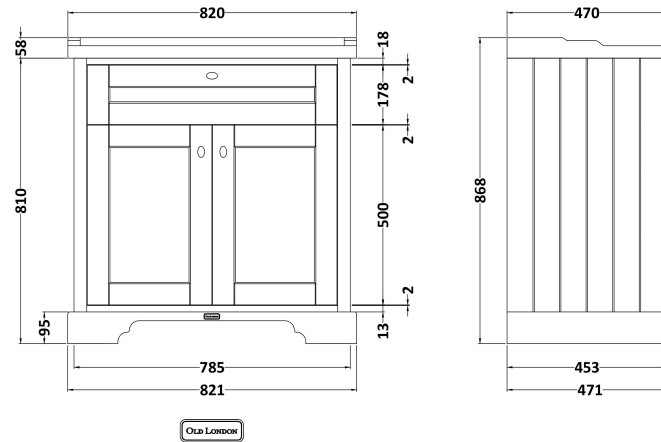

Sales Code: LOF305

Description: 800 2-Door Unit & Basin 1Th

Packaging Details

Barcode: 5056211819417

Sales Code: LON305

Description: 800 2-Door Basin Unit

Product Dimensions

Height (mm):	810
Width (mm):	821
Depth (mm):	471
Nett Weight (kg):	35.5

Packaging Dimensions

Height (mm):	851
Width (mm):	854
Depth (mm):	511
Gross Weight (kg):	36

Packaging Data

Box Colour:	Brown Cardboard Box
Box Qty:	1
Label Size:	150 x 100
Label Colour:	White Label
Label Qty:	2

Outer Box Dimensions (If Applicable)

Height (mm):	
Width (mm):	
Depth (mm):	
Gross Weight (kg):	
Barcode:	5056211818038

Product Details

Country of Origin:	Ireland
Fitting Instruction:	No
CE & UKCA:	
FSC Certified Materials:	Yes
Colour:	Twilight Blue
Construction Method:	Cam & Wood Dowel
Construction Type:	Rigid
Cabinet Finish:	Mdf Vinyl Smooth Matt
Fascia Finish:	Mdf Vinyl Smooth Matt
Cabinet Thickness (mm):	18
Fascia Thickness (mm):	18
Drawer Included:	No
Drawer Type:	Not Applicable
No of Shelves:	1
Hinge Type:	95 Degree Inset Clip-On S/C
Hinge Included:	Yes
Adjustable Legs:	Not Applicable
Fixings Included:	Not Required
Handle Style:	Traditional
Waste Shroud:	No
Handle Included:	Yes
Handle Type:	Knob

Sales Code: NLV005

Description: 800mm Traditional Basin 1 Th

Product Dimensions

Height (mm):	210
Width (mm):	820
Depth (mm):	480
Nett Weight (kg):	17.1

Packaging Dimensions

Height (mm):	260
Width (mm):	840
Depth (mm):	500
Gross Weight (kg):	18.8