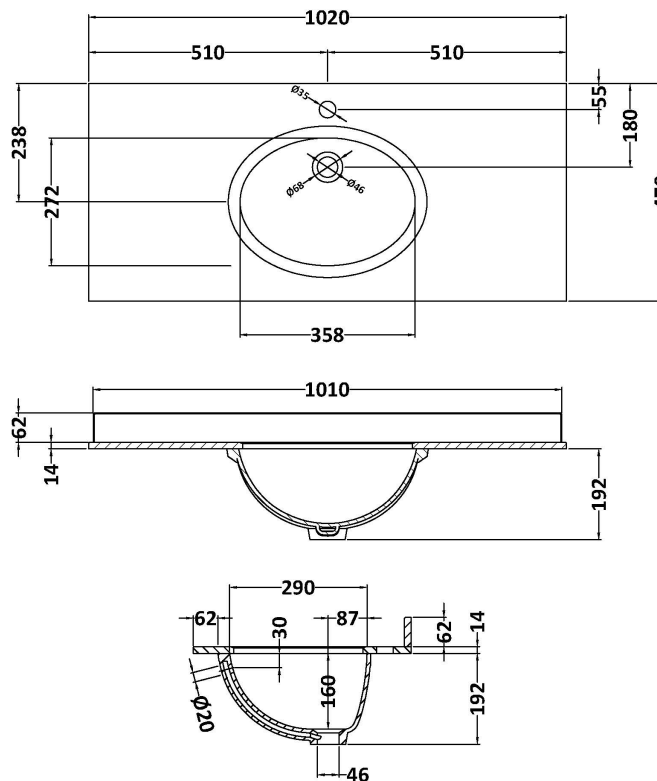

Sales Code: LOF876

Description: 1000 2-Door Unit & Marble Top 1Th

Packaging Details

Barcode: 5056462646862

Sales Code: LOM245

Description: 1000 Rectangle Marble Top/Basin 1Th

Product Dimensions

Height (mm):	268
Width (mm):	1020
Depth (mm):	470
Nett Weight (kg):	18

Packaging Dimensions

Height (mm):	250
Width (mm):	1100
Depth (mm):	580
Gross Weight (kg):	18.5

Packaging Data

Box Colour:	White Cardboard Box
Box Qty:	1
Label Size:	100 x 50
Label Colour:	White Label
Label Qty:	2

Outer Box Dimensions (If Applicable)

Height (mm):	
Width (mm):	
Depth (mm):	
Gross Weight (kg):	
Barcode:	5056211825739

Product Details

Country of Origin:	China
Fitting Instruction:	No
Certification: CE & UKCA:	N/A WRAS: N/A WRAS No: N/A
Product Material:	Vitreous China, Natural Marble
Fixing Supplied:	No

Sales Code: LON807

Description: 1000 2-Door Basin Unit

Product Dimensions

Height (mm):	810
Width (mm):	1021
Depth (mm):	471
Nett Weight (kg):	42.5

Packaging Dimensions

Height (mm):	850
Width (mm):	1055
Depth (mm):	510
Gross Weight (kg):	43.5