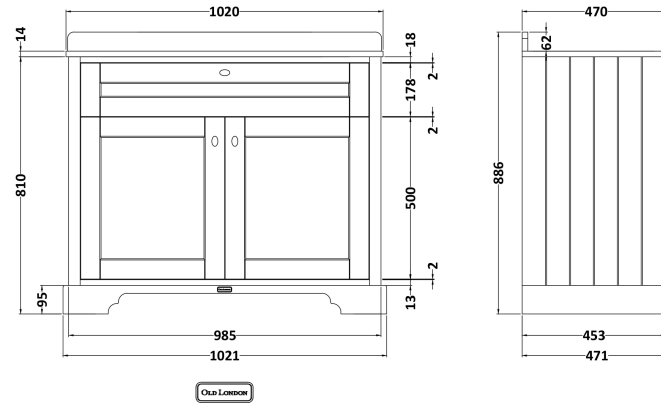

Sales Code: LOF876

Description: 1000 2-Door Unit & Marble Top 1Th

Packaging Details

Barcode: 5056462646862

Sales Code: LOM245

Description: 1000 Rectangle Marble Top/Basin 1Th

Product Dimensions

Height (mm):	268
Width (mm):	1020
Depth (mm):	470
Nett Weight (kg):	18

Packaging Dimensions

Height (mm):	250
Width (mm):	1100
Depth (mm):	580
Gross Weight (kg):	18.5

Packaging Data

Box Colour:	White Cardboard Box
Box Qty:	1
Label Size:	100 x 50
Label Colour:	White Label
Label Qty:	2

Outer Box Dimensions (If Applicable)

Height (mm):	
Width (mm):	
Depth (mm):	
Gross Weight (kg):	
Barcode:	5056211825739

Product Details

Country of Origin:	China
Fitting Instruction:	No
Certification: CE & UKCA:	N/A WRAS: N/A WRAS No: N/A
Product Material:	Vitreous China, Natural Marble
Fixing Supplied:	No

Sales Code: LON807

Description: 1000 2-Door Basin Unit

Product Dimensions

Height (mm):	810
Width (mm):	1021
Depth (mm):	471
Nett Weight (kg):	42.5

Packaging Dimensions

Height (mm):	850
Width (mm):	1055
Depth (mm):	510
Gross Weight (kg):	43.5