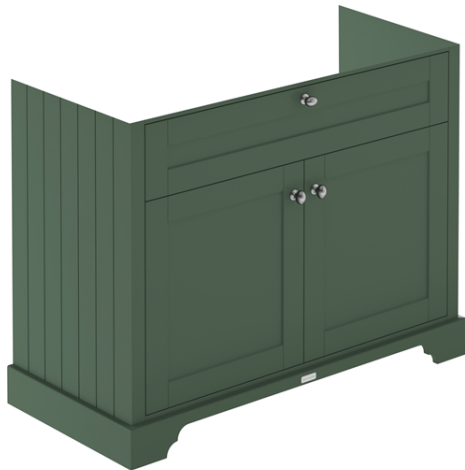

Sales Code: LOF876

Description: 1000 2-Door Unit & Marble Top 1Th

Packaging Details

Barcode: 5056462646862

Sales Code: LOM245

Description: 1000 Rectangle Marble Top/Basin 1Th

Product Dimensions

Height (mm):	268
Width (mm):	1020
Depth (mm):	470
Nett Weight (kg):	18

Pans/Bidets: Trap Style: Not Applicable Includes Seat: Not Applicable

Seats: Seat Type: Not Applicable Material: Not Applicable
Function: Not Applicable Hinge Type: Not Applicable
Hinge Material: Not Applicable

Cisterns: Operating Type: Not Applicable Fittings: Not Applicable
Lever Type: Not Applicable

Basins: Tap Hole: One Taphole Chain Stay Hole: No
Template: Not Applicable Waste Type Req: Slotted
Overflow Inc: Yes Overflow Cover: Yes
Inner Bowl Depth (mm): 160mm

Sales Code: LON807

Description: 1000 2-Door Basin Unit

Product Dimensions

Height (mm):	810
Width (mm):	1021
Depth (mm):	471
Nett Weight (kg):	42.5

Packaging Dimensions

Height (mm):	850
Width (mm):	1055
Depth (mm):	510
Gross Weight (kg):	43.5