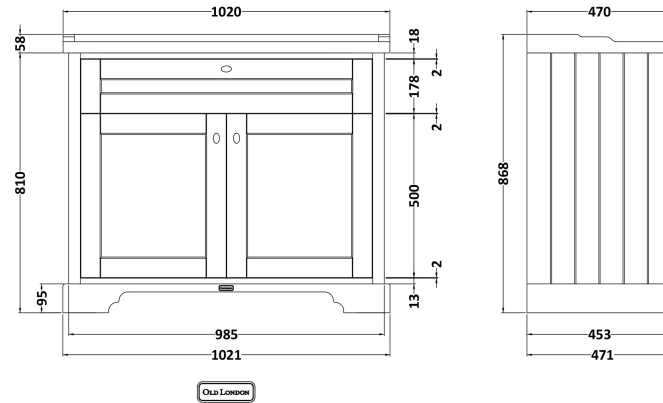

Packaging Dimensions

Height (mm):	250
Width (mm):	1100
Depth (mm):	580
Gross Weight (kg):	18.5

Packaging Data

Box Colour:	White Cardboard Box
Box Qty:	1
Label Size:	100 x 50
Label Colour:	White Label
Label Qty:	2

Outer Box Dimensions (If Applicable)

Height (mm):	
Width (mm):	
Depth (mm):	
Gross Weight (kg):	
Barcode:	5056211825739

Product Details

Country of Origin:	China
Fitting Instruction:	No
Certification: CE & UKCA:	N/A WRAS: N/A WRAS No: N/A
Product Material:	Vitreous China, Natural Marble
Fixing Supplied:	No

Cisterns: Operating Type: Not Applicable Fittings: Not Applicable
Lever Type: Not Applicable

Basins: Tap Hole: One Taphole Chain Stay Hole: No
Template: Not Applicable Waste Type Req: Slotted
Overflow Inc: Yes Overflow Cover: Yes
Inner Bowl Depth (mm): 160mm

Sales Code: LON807

Description: 1000 2-Door Basin Unit

Product Dimensions

Height (mm):	810
Width (mm):	1021
Depth (mm):	471
Nett Weight (kg):	42.5

Packaging Dimensions

Height (mm):	850
Width (mm):	1055
Depth (mm):	510
Gross Weight (kg):	43.5