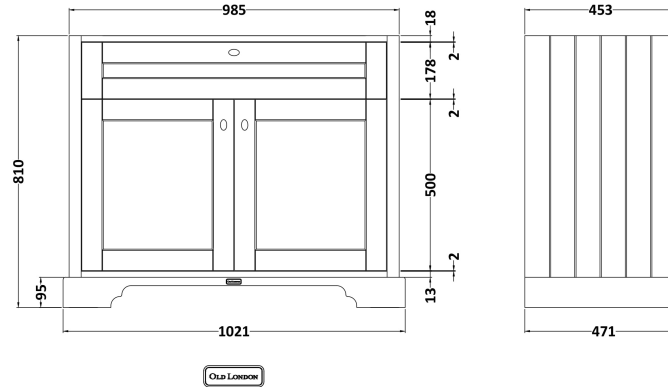

Sales Code: LOF376

Description: 1000 2-Door Unit & Marble Top 1Th

Packaging Details

Barcode: 5056211847625

Sales Code: LON307

Description: 1000 2-Door Basin Unit

Product Dimensions

Height (mm):	810
Width (mm):	1021
Depth (mm):	471
Nett Weight (kg):	42.5

Packaging Dimensions

Height (mm):	850
Width (mm):	1055
Depth (mm):	510
Gross Weight (kg):	43.5

Packaging Data

Box Colour:	Brown Cardboard Box
Box Qty:	1
Label Size:	150 x 100
Label Colour:	White Label
Label Qty:	2

Outer Box Dimensions (If Applicable)

Height (mm):	
Width (mm):	
Depth (mm):	
Gross Weight (kg):	
Barcode:	5056211844594

Product Details

Country of Origin:	Ireland
Fitting Instruction:	No
CE & UKCA:	
FSC Certified Materials:	Yes
Colour:	Twilight Blue
Construction Method:	Cam & Wood Dowel
Construction Type:	Rigid
Cabinet Finish:	Mdf Vinyl Smooth Matt
Fascia Finish:	Mdf Vinyl Smooth Matt
Cabinet Thickness (mm):	18
Fascia Thickness (mm):	18
Drawer Included:	No
Drawer Type:	Not Applicable
No of Shelves:	1
Hinge Type:	95 Degree Inset Clip-On S/C
Hinge Included:	Yes
Adjustable Legs:	Not Applicable
Fixings Included:	Not Required
Handle Style:	Traditional
Waste Shroud:	No
Handle Included:	Yes
Handle Type:	Knob

Sales Code: LOM245

Description: 1000 Rectangle Marble Top/Basin 1Th

Product Dimensions

Height (mm):	268
Width (mm):	1020
Depth (mm):	470
Nett Weight (kg):	18

Packaging Dimensions

Height (mm):	250
Width (mm):	1100
Depth (mm):	580
Gross Weight (kg):	18.5