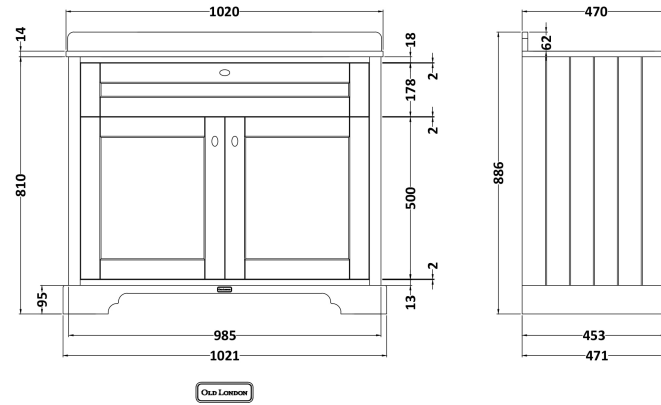

Sales Code: LOF376

Description: 1000 2-Door Unit & Marble Top 1Th

Packaging Details

Barcode: 5056211847625

Sales Code: LON307

Description: 1000 2-Door Basin Unit

Product Dimensions

Height (mm):	810
Width (mm):	1021
Depth (mm):	471
Nett Weight (kg):	42.5

Packaging Dimensions

Height (mm):	850
Width (mm):	1055
Depth (mm):	510
Gross Weight (kg):	43.5

Packaging Data

Box Colour:	Brown Cardboard Box
Box Qty:	1
Label Size:	150 x 100
Label Colour:	White Label
Label Qty:	2

Outer Box Dimensions (If Applicable)

Height (mm):	
Width (mm):	
Depth (mm):	
Gross Weight (kg):	
Barcode:	5056211844594

Product Details

Country of Origin:	Ireland
Fitting Instruction:	No
CE & UKCA:	
FSC Certified Materials:	Yes
Colour:	Twilight Blue
Construction Method:	Cam & Wood Dowel
Construction Type:	Rigid
Cabinet Finish:	Mdf Vinyl Smooth Matt
Fascia Finish:	Mdf Vinyl Smooth Matt
Cabinet Thickness (mm):	18
Fascia Thickness (mm):	18
Drawer Included:	No
Drawer Type:	Not Applicable
No of Shelves:	1
Hinge Type:	95 Degree Inset Clip-On S/C
Hinge Included:	Yes
Adjustable Legs:	Not Applicable
Fixings Included:	Not Required
Handle Style:	Traditional
Waste Shroud:	No
Handle Included:	Yes
Handle Type:	Knob

Sales Code: LOM245

Description: 1000 Rectangle Marble Top/Basin 1Th

Product Dimensions

Height (mm):	268
Width (mm):	1020
Depth (mm):	470
Nett Weight (kg):	18

Packaging Dimensions

Height (mm):	250
Width (mm):	1100
Depth (mm):	580
Gross Weight (kg):	18.5