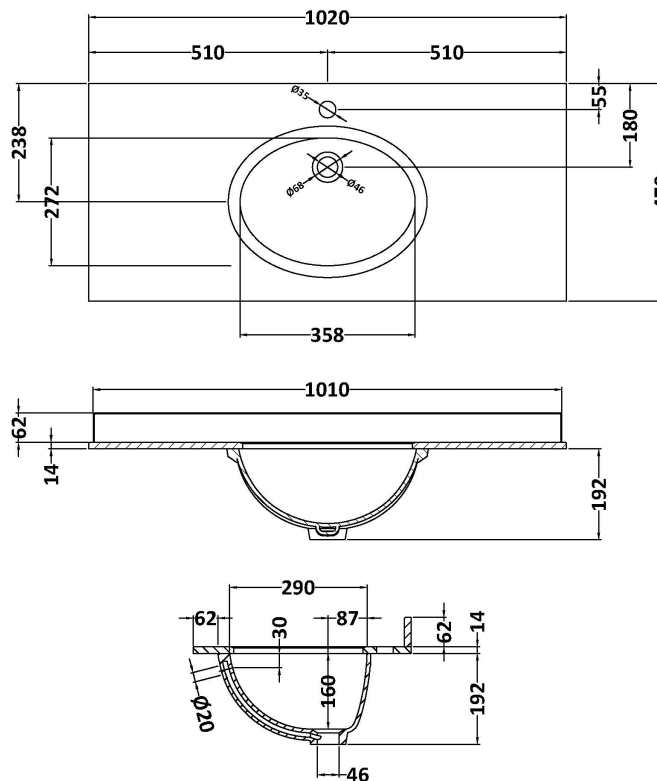

Packaging Dimensions

Height (mm):	850
Width (mm):	1055
Depth (mm):	510
Gross Weight (kg):	43.5

Packaging Data

Box Colour:	Brown Cardboard Box
Box Qty:	1
Label Size:	150 x 100
Label Colour:	White Label
Label Qty:	2

Outer Box Dimensions (If Applicable)

Height (mm):	
Width (mm):	
Depth (mm):	
Gross Weight (kg):	
Barcode:	5056211844594

Product Details

Country of Origin:	Ireland
Fitting Instruction:	No
CE & UKCA:	
FSC Certified Materials:	Yes
Colour:	Twilight Blue
Construction Method:	Cam & Wood Dowel
Construction Type:	Rigid
Cabinet Finish:	Mdf Vinyl Smooth Matt
Fascia Finish:	Mdf Vinyl Smooth Matt
Cabinet Thickness (mm):	18
Fascia Thickness (mm):	18
Drawer Included:	No
Drawer Type:	Not Applicable
No of Shelves:	1
Hinge Type:	95 Degree Inset Clip-On S/C
Hinge Included:	Yes
Adjustable Legs:	Not Applicable
Fixings Included:	Not Required
Handle Style:	Traditional
Waste Shroud:	No
Handle Included:	Yes
Handle Type:	Knob

Sales Code: LOM245

Description: 1000 Rectangle Marble Top/Basin 1Th

Product Dimensions

Height (mm):	268
Width (mm):	1020
Depth (mm):	470
Nett Weight (kg):	18

Packaging Dimensions

Height (mm):	250
Width (mm):	1100
Depth (mm):	580
Gross Weight (kg):	18.5

Packaging Data

Box Colour:	White Cardboard Box
Box Qty:	1
Label Size:	100 x 50
Label Colour:	White Label
Label Qty:	2

Outer Box Dimensions (If Applicable)

Height (mm):	
Width (mm):	
Depth (mm):	
Gross Weight (kg):	
Barcode:	5056211825739