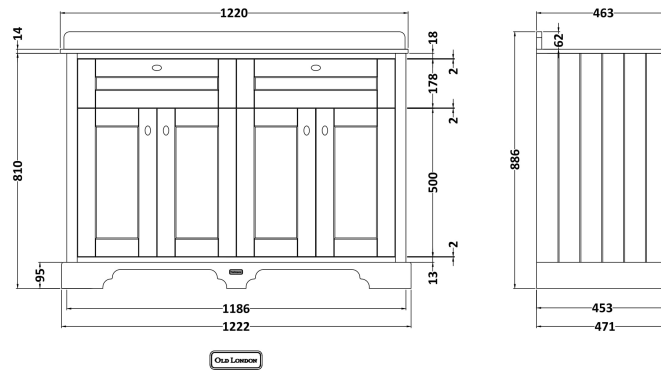

Sales Code: LOF863

Description: 1200 4-Door Unit & Marble Top 1Th

Packaging Details

Barcode: 5056462647449

Sales Code: LON809

Description: 1200 4-Door Basin Unit

Product Dimensions

Height (mm):	810
Width (mm):	1222
Depth (mm):	471
Nett Weight (kg):	54.5

Packaging Dimensions

Height (mm):	840
Width (mm):	1252
Depth (mm):	511
Gross Weight (kg):	55

Packaging Data

Box Colour:	Brown Cardboard Box
Box Qty:	1
Label Size:	150 x 100
Label Colour:	White Label
Label Qty:	2

Outer Box Dimensions (If Applicable)

Height (mm):	
Width (mm):	
Depth (mm):	
Gross Weight (kg):	
Barcode:	5056462647401

Product Details

Country of Origin:	Ireland
Fitting Instruction:	No
CE & UKCA:	
FSC Certified Materials:	Yes
Colour:	Hunter Green
Construction Method:	Cam & Wood Dowel
Construction Type:	Rigid
Cabinet Finish:	Mdf Vinyl Smooth Matt
Fascia Finish:	Mdf Vinyl Smooth Matt
Cabinet Thickness (mm):	18
Fascia Thickness (mm):	18
Drawer Included:	No
Drawer Type:	Not Applicable
No of Shelves:	2
Hinge Type:	95 Degree Inset Clip-On S/C
Hinge Included:	Yes
Adjustable Legs:	Not Applicable
Fixings Included:	Not Required
Handle Style:	Traditional
Waste Shroud:	No
Handle Included:	Yes
Handle Type:	Knob

Sales Code: LOM233

Description: 1200 Double Bowl Marble Top 1Th

Product Dimensions

Height (mm):	268
Width (mm):	1220
Depth (mm):	463
Nett Weight (kg):	27.5

Packaging Dimensions

Height (mm):	310
Width (mm):	1300
Depth (mm):	550
Gross Weight (kg):	28