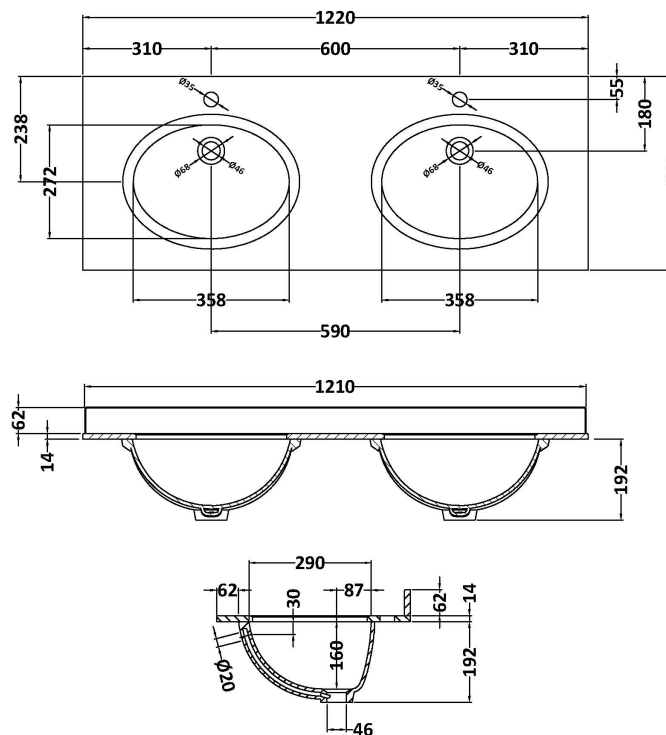

Packaging Dimensions

Height (mm):	840
Width (mm):	1252
Depth (mm):	511
Gross Weight (kg):	55

Packaging Data

Box Colour:	Brown Cardboard Box
Box Qty:	1
Label Size:	150 x 100
Label Colour:	White Label
Label Qty:	2

Outer Box Dimensions (If Applicable)

Height (mm):	
Width (mm):	
Depth (mm):	
Gross Weight (kg):	
Barcode:	5056462647401

Product Details

Country of Origin:	Ireland
Fitting Instruction:	No
CE & UKCA:	
FSC Certified Materials:	Yes
Colour:	Hunter Green
Construction Method:	Cam & Wood Dowel
Construction Type:	Rigid
Cabinet Finish:	Mdf Vinyl Smooth Matt
Fascia Finish:	Mdf Vinyl Smooth Matt
Cabinet Thickness (mm):	18
Fascia Thickness (mm):	18
Drawer Included:	No
Drawer Type:	Not Applicable
No of Shelves:	2
Hinge Type:	95 Degree Inset Clip-On S/C
Hinge Included:	Yes
Adjustable Legs:	Not Applicable
Fixings Included:	Not Required
Handle Style:	Traditional
Waste Shroud:	No
Handle Included:	Yes
Handle Type:	Knob

Sales Code: LOM233

Description: 1200 Double Bowl Marble Top 1Th

Product Dimensions

Height (mm):	268
Width (mm):	1220
Depth (mm):	463
Nett Weight (kg):	27.5

Packaging Dimensions

Height (mm):	310
Width (mm):	1300
Depth (mm):	550
Gross Weight (kg):	28

Packaging Data

Box Colour:	White Cardboard Box
Box Qty:	1
Label Size:	100 x 50
Label Colour:	White Label
Label Qty:	2

Outer Box Dimensions (If Applicable)

Height (mm):	
Width (mm):	
Depth (mm):	
Gross Weight (kg):	
Barcode:	5056211819080