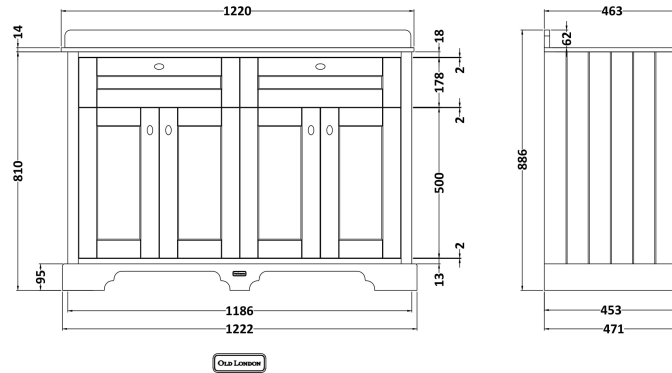

Sales Code: LOF863

Description: 1200 4-Door Unit & Marble Top 1Th

Packaging Details

Barcode: 5056462647449

Sales Code: LON809

Description: 1200 4-Door Basin Unit

Product Dimensions

Height (mm):	810
Width (mm):	1222
Depth (mm):	471
Nett Weight (kg):	54.5

Packaging Dimensions

Height (mm):	840
Width (mm):	1252
Depth (mm):	511
Gross Weight (kg):	55

Packaging Data

Box Colour:	Brown Cardboard Box
Box Qty:	1
Label Size:	150 x 100
Label Colour:	White Label
Label Qty:	2

Outer Box Dimensions (If Applicable)

Height (mm):	
Width (mm):	
Depth (mm):	
Gross Weight (kg):	
Barcode:	5056462647401

Product Details

Country of Origin:	Ireland
Fitting Instruction:	No
CE & UKCA:	
FSC Certified Materials:	Yes
Colour:	Hunter Green
Construction Method:	Cam & Wood Dowel
Construction Type:	Rigid
Cabinet Finish:	Mdf Vinyl Smooth Matt
Fascia Finish:	Mdf Vinyl Smooth Matt
Cabinet Thickness (mm):	18
Fascia Thickness (mm):	18
Drawer Included:	No
Drawer Type:	Not Applicable
No of Shelves:	2
Hinge Type:	95 Degree Inset Clip-On S/C
Hinge Included:	Yes
Adjustable Legs:	Not Applicable
Fixings Included:	Not Required
Handle Style:	Traditional
Waste Shroud:	No
Handle Included:	Yes
Handle Type:	Knob

Sales Code: LOM233

Description: 1200 Double Bowl Marble Top 1Th

Product Dimensions

Height (mm):	268
Width (mm):	1220
Depth (mm):	463
Nett Weight (kg):	27.5

Packaging Dimensions

Height (mm):	310
Width (mm):	1300
Depth (mm):	550
Gross Weight (kg):	28