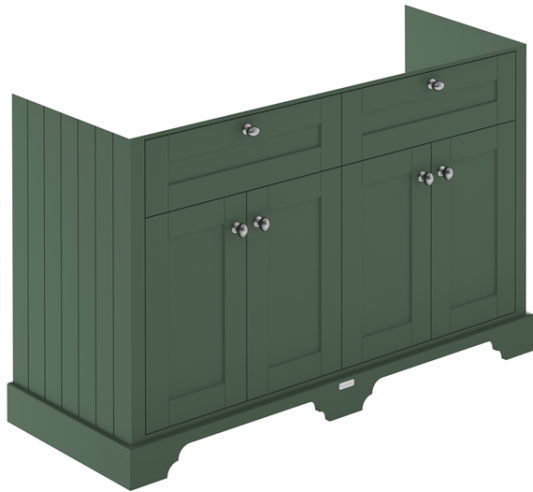

Sales Code: LOF863

Description: 1200 4-Door Unit & Marble Top 1Th

Packaging Details

Barcode: 5056462647449

Sales Code: LON809

Description: 1200 4-Door Basin Unit

Product Dimensions

Height (mm):	810
Width (mm):	1222
Depth (mm):	471
Nett Weight (kg):	54.5

Packaging Dimensions

Height (mm):	840
Width (mm):	1252
Depth (mm):	511
Gross Weight (kg):	55

Packaging Data

Box Colour:	Brown Cardboard Box
Box Qty:	1
Label Size:	150 x 100
Label Colour:	White Label
Label Qty:	2

Outer Box Dimensions (If Applicable)

Height (mm):	
Width (mm):	
Depth (mm):	
Gross Weight (kg):	
Barcode:	5056462647401

Product Details

Country of Origin:	Ireland
Fitting Instruction:	No
CE & UKCA:	
FSC Certified Materials:	Yes
Colour:	Hunter Green
Construction Method:	Cam & Wood Dowel
Construction Type:	Rigid
Cabinet Finish:	Mdf Vinyl Smooth Matt
Fascia Finish:	Mdf Vinyl Smooth Matt
Cabinet Thickness (mm):	18
Fascia Thickness (mm):	18
Drawer Included:	No
Drawer Type:	Not Applicable
No of Shelves:	2
Hinge Type:	95 Degree Inset Clip-On S/C
Hinge Included:	Yes
Adjustable Legs:	Not Applicable
Fixings Included:	Not Required
Handle Style:	Traditional
Waste Shroud:	No
Handle Included:	Yes
Handle Type:	Knob

Sales Code: LOM233

Description: 1200 Double Bowl Marble Top 1Th

Product Dimensions

Height (mm):	268
Width (mm):	1220
Depth (mm):	463
Nett Weight (kg):	27.5

Packaging Dimensions

Height (mm):	310
Width (mm):	1300
Depth (mm):	550
Gross Weight (kg):	28