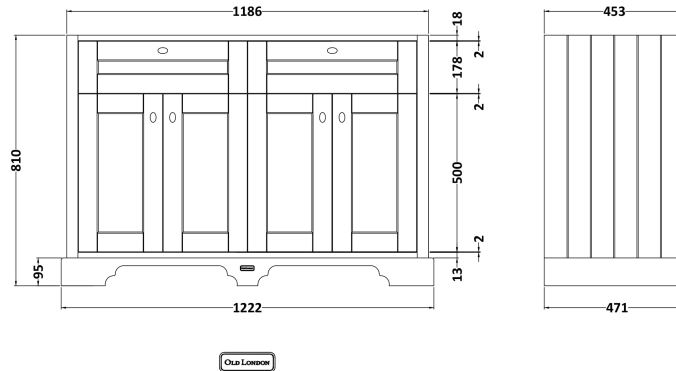

Sales Code: LOF363

Description: 1200 4-Door Unit & Marble Top 1Th

Packaging Details

Barcode: 5056211819837

Sales Code: LON309

Description: 1200 4-Door Basin Unit

Product Dimensions

Height (mm):	810
Width (mm):	1222
Depth (mm):	471
Nett Weight (kg):	54.5

Packaging Dimensions

Height (mm):	840
Width (mm):	1252
Depth (mm):	511
Gross Weight (kg):	55

Packaging Data

Box Colour:	Brown Cardboard Box
Box Qty:	1
Label Size:	150 x 100
Label Colour:	White Label
Label Qty:	2

Outer Box Dimensions (If Applicable)

Height (mm):	
Width (mm):	
Depth (mm):	
Gross Weight (kg):	
Barcode:	5056211818069

Product Details

Country of Origin:	Ireland
Fitting Instruction:	No
CE & UKCA:	
FSC Certified Materials:	Yes
Colour:	Twilight Blue
Construction Method:	Cam & Wood Dowel
Construction Type:	Rigid
Cabinet Finish:	Mdf Vinyl Smooth Matt
Fascia Finish:	Mdf Vinyl Smooth Matt
Cabinet Thickness (mm):	18
Fascia Thickness (mm):	18
Drawer Included:	No
Drawer Type:	Not Applicable
No of Shelves:	2
Hinge Type:	95 Degree Inset Clip-On S/C
Hinge Included:	Yes
Adjustable Legs:	Not Applicable
Fixings Included:	Not Required
Handle Style:	Traditional
Waste Shroud:	No
Handle Included:	Yes
Handle Type:	Knob

Sales Code: LOM233

Description: 1200 Double Bowl Marble Top 1Th

Product Dimensions

Height (mm):	268
Width (mm):	1220
Depth (mm):	463
Nett Weight (kg):	27.5

Packaging Dimensions

Height (mm):	310
Width (mm):	1300
Depth (mm):	550
Gross Weight (kg):	28