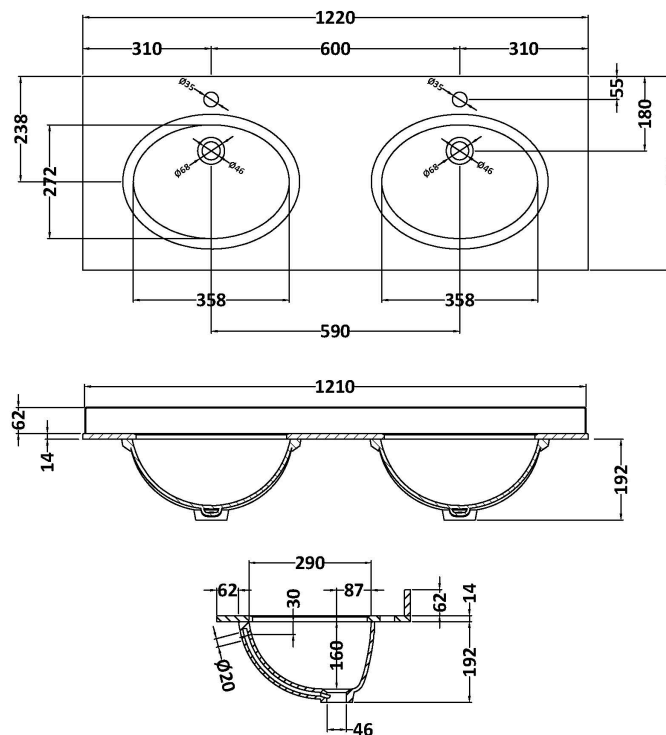

Packaging Dimensions

Height (mm):	840
Width (mm):	1252
Depth (mm):	511
Gross Weight (kg):	55

Packaging Data

Box Colour:	Brown Cardboard Box
Box Qty:	1
Label Size:	150 x 100
Label Colour:	White Label
Label Qty:	2

Outer Box Dimensions (If Applicable)

Height (mm):	
Width (mm):	
Depth (mm):	
Gross Weight (kg):	
Barcode:	5056211818069

Product Details

Country of Origin:	Ireland
Fitting Instruction:	No
CE & UKCA:	
FSC Certified Materials:	Yes
Colour:	Twilight Blue
Construction Method:	Cam & Wood Dowel
Construction Type:	Rigid
Cabinet Finish:	Mdf Vinyl Smooth Matt
Fascia Finish:	Mdf Vinyl Smooth Matt
Cabinet Thickness (mm):	18
Fascia Thickness (mm):	18
Drawer Included:	No
Drawer Type:	Not Applicable
No of Shelves:	2
Hinge Type:	95 Degree Inset Clip-On S/C
Hinge Included:	Yes
Adjustable Legs:	Not Applicable
Fixings Included:	Not Required
Handle Style:	Traditional
Waste Shroud:	No
Handle Included:	Yes
Handle Type:	Knob

Sales Code: LOM233

Description: 1200 Double Bowl Marble Top 1Th

Product Dimensions

Height (mm):	268
Width (mm):	1220
Depth (mm):	463
Nett Weight (kg):	27.5

Packaging Dimensions

Height (mm):	310
Width (mm):	1300
Depth (mm):	550
Gross Weight (kg):	28

Packaging Data

Box Colour:	White Cardboard Box
Box Qty:	1
Label Size:	100 x 50
Label Colour:	White Label
Label Qty:	2

Outer Box Dimensions (If Applicable)

Height (mm):	
Width (mm):	
Depth (mm):	
Gross Weight (kg):	
Barcode:	5056211819080