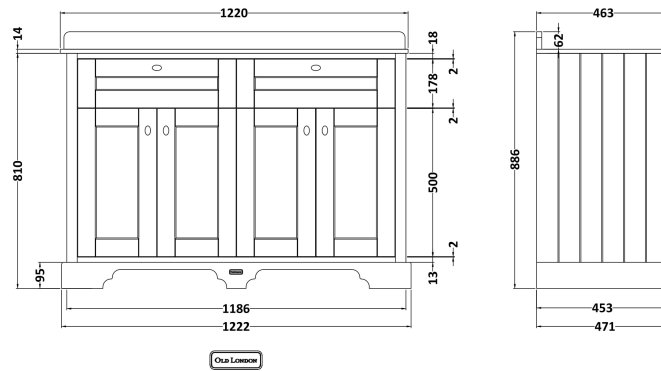

Sales Code: LOF363

Description: 1200 4-Door Unit & Marble Top 1Th

Packaging Details

Barcode: 5056211819837

Sales Code: LON309

Description: 1200 4-Door Basin Unit

Product Dimensions

Height (mm):	810
Width (mm):	1222
Depth (mm):	471
Nett Weight (kg):	54.5

Packaging Dimensions

Height (mm):	840
Width (mm):	1252
Depth (mm):	511
Gross Weight (kg):	55

Packaging Data

Box Colour:	Brown Cardboard Box
Box Qty:	1
Label Size:	150 x 100
Label Colour:	White Label
Label Qty:	2

Outer Box Dimensions (If Applicable)

Height (mm):	
Width (mm):	
Depth (mm):	
Gross Weight (kg):	
Barcode:	5056211818069

Product Details

Country of Origin:	Ireland
Fitting Instruction:	No
CE & UKCA:	
FSC Certified Materials:	Yes
Colour:	Twilight Blue
Construction Method:	Cam & Wood Dowel
Construction Type:	Rigid
Cabinet Finish:	Mdf Vinyl Smooth Matt
Fascia Finish:	Mdf Vinyl Smooth Matt
Cabinet Thickness (mm):	18
Fascia Thickness (mm):	18
Drawer Included:	No
Drawer Type:	Not Applicable
No of Shelves:	2
Hinge Type:	95 Degree Inset Clip-On S/C
Hinge Included:	Yes
Adjustable Legs:	Not Applicable
Fixings Included:	Not Required
Handle Style:	Traditional
Waste Shroud:	No
Handle Included:	Yes
Handle Type:	Knob

Sales Code: LOM233

Description: 1200 Double Bowl Marble Top 1Th

Product Dimensions

Height (mm):	268
Width (mm):	1220
Depth (mm):	463
Nett Weight (kg):	27.5

Packaging Dimensions

Height (mm):	310
Width (mm):	1300
Depth (mm):	550
Gross Weight (kg):	28