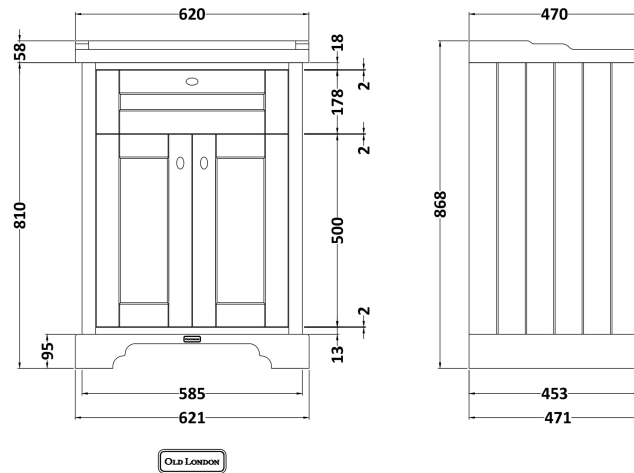

Sales Code: LOF821

Description: 600 2-Door Unit & Marble Top 1Th

Packaging Details

Barcode: 5056462646657

Sales Code: LON803

Description: 600 2-Door Basin Unit

Product Dimensions

Height (mm):	810
Width (mm):	621
Depth (mm):	471
Nett Weight (kg):	29.5

Packaging Dimensions

Height (mm):	840
Width (mm):	651
Depth (mm):	511
Gross Weight (kg):	30

Packaging Data

Box Colour:	Brown Cardboard Box
Box Qty:	1
Label Size:	150 x 100
Label Colour:	White Label
Label Qty:	2

Outer Box Dimensions (If Applicable)

Height (mm):	
Width (mm):	
Depth (mm):	
Gross Weight (kg):	
Barcode:	5056462622699

Product Details

Country of Origin:	United Kingdom
Fitting Instruction:	No
CE & UKCA:	
FSC Certified Materials:	Yes
Colour:	Hunter Green
Construction Method:	Cam & Wood Dowel
Construction Type:	Rigid
Cabinet Finish:	Mdf Vinyl Smooth Matt
Fascia Finish:	Mdf Vinyl Smooth Matt
Cabinet Thickness (mm):	18
Fascia Thickness (mm):	18
Drawer Included:	No
Drawer Type:	Not Applicable
No of Shelves:	1
Hinge Type:	95 Degree Inset Clip-On S/C
Hinge Included:	Yes
Adjustable Legs:	Not Applicable
Fixings Included:	Not Required
Handle Style:	Traditional
Waste Shroud:	No
Handle Included:	Yes
Handle Type:	Knob

Sales Code: LOM221

Description: 600 Single Bowl Marble Top 1Th

Product Dimensions

Height (mm):	268
Width (mm):	620
Depth (mm):	463
Nett Weight (kg):	13.5

Packaging Dimensions

Height (mm):	310
Width (mm):	700
Depth (mm):	550
Gross Weight (kg):	14