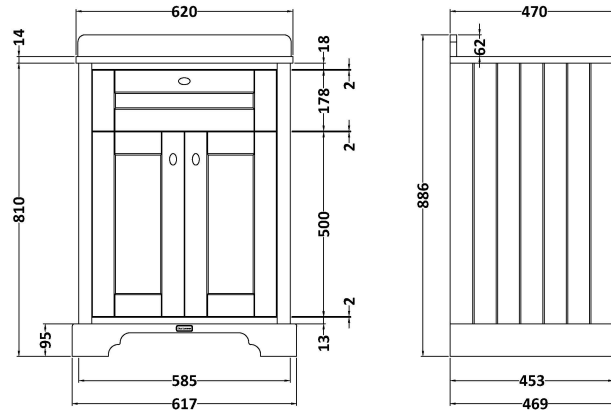

Sales Code: LOF821

Description: 600 2-Door Unit & Marble Top 1Th

Packaging Details

Barcode: 5056462646657

Sales Code: LON803

Description: 600 2-Door Basin Unit

Product Dimensions

Height (mm):	810
Width (mm):	621
Depth (mm):	471
Nett Weight (kg):	29.5

Packaging Dimensions

Height (mm):	840
Width (mm):	651
Depth (mm):	511
Gross Weight (kg):	30

Packaging Data

Box Colour:	Brown Cardboard Box
Box Qty:	1
Label Size:	150 x 100
Label Colour:	White Label
Label Qty:	2

Outer Box Dimensions (If Applicable)

Height (mm):	
Width (mm):	
Depth (mm):	
Gross Weight (kg):	
Barcode:	5056462622699

Product Details

Country of Origin:	United Kingdom
Fitting Instruction:	No
CE & UKCA:	
FSC Certified Materials:	Yes
Colour:	Hunter Green
Construction Method:	Cam & Wood Dowel
Construction Type:	Rigid
Cabinet Finish:	Mdf Vinyl Smooth Matt
Fascia Finish:	Mdf Vinyl Smooth Matt
Cabinet Thickness (mm):	18
Fascia Thickness (mm):	18
Drawer Included:	No
Drawer Type:	Not Applicable
No of Shelves:	1
Hinge Type:	95 Degree Inset Clip-On S/C
Hinge Included:	Yes
Adjustable Legs:	Not Applicable
Fixings Included:	Not Required
Handle Style:	Traditional
Waste Shroud:	No
Handle Included:	Yes
Handle Type:	Knob

Sales Code: LOM221

Description: 600 Single Bowl Marble Top 1Th

Product Dimensions

Height (mm):	268
Width (mm):	620
Depth (mm):	463
Nett Weight (kg):	13.5

Packaging Dimensions

Height (mm):	310
Width (mm):	700
Depth (mm):	550
Gross Weight (kg):	14