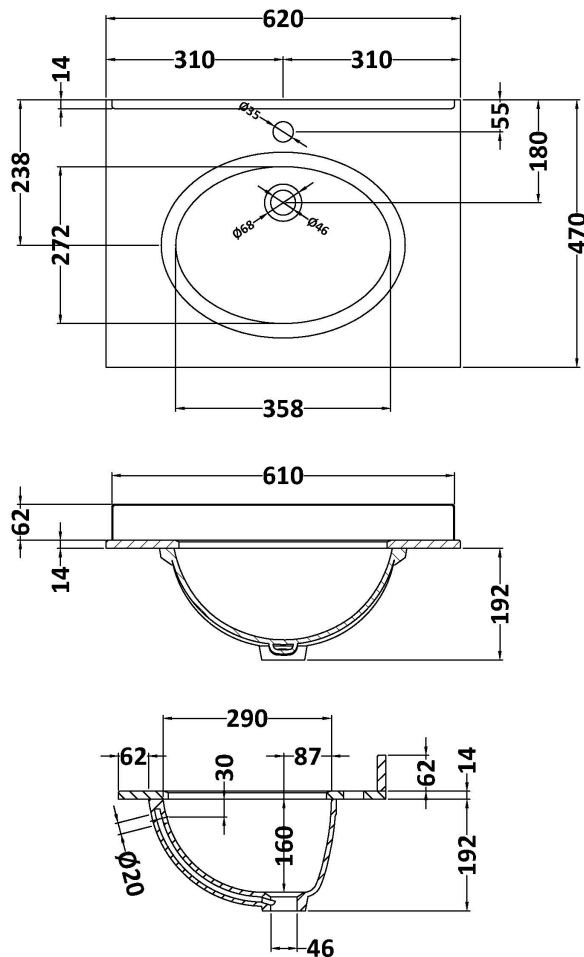

Packaging Dimensions

Height (mm):	840
Width (mm):	651
Depth (mm):	511
Gross Weight (kg):	30

Packaging Data

Box Colour:	Brown Cardboard Box
Box Qty:	1
Label Size:	150 x 100
Label Colour:	White Label
Label Qty:	2

Outer Box Dimensions (If Applicable)

Height (mm):	
Width (mm):	
Depth (mm):	
Gross Weight (kg):	
Barcode:	5056462622699

Product Details

Country of Origin:	United Kingdom
Fitting Instruction:	No
CE & UKCA:	
FSC Certified Materials:	Yes
Colour:	Hunter Green
Construction Method:	Cam & Wood Dowel
Construction Type:	Rigid
Cabinet Finish:	Mdf Vinyl Smooth Matt
Fascia Finish:	Mdf Vinyl Smooth Matt
Cabinet Thickness (mm):	18
Fascia Thickness (mm):	18
Drawer Included:	No
Drawer Type:	Not Applicable
No of Shelves:	1
Hinge Type:	95 Degree Inset Clip-On S/C
Hinge Included:	Yes
Adjustable Legs:	Not Applicable
Fixings Included:	Not Required
Handle Style:	Traditional
Waste Shroud:	No
Handle Included:	Yes
Handle Type:	Knob

Sales Code: LOM221

Description: 600 Single Bowl Marble Top 1Th

Product Dimensions

Height (mm):	268
Width (mm):	620
Depth (mm):	463
Nett Weight (kg):	13.5

Packaging Dimensions

Height (mm):	310
Width (mm):	700
Depth (mm):	550
Gross Weight (kg):	14

Packaging Data

Box Colour:	White Cardboard Box
Box Qty:	1
Label Size:	100 x 50
Label Colour:	White Label
Label Qty:	2

Outer Box Dimensions (If Applicable)

Height (mm):	
Width (mm):	
Depth (mm):	
Gross Weight (kg):	
Barcode:	5056211818960