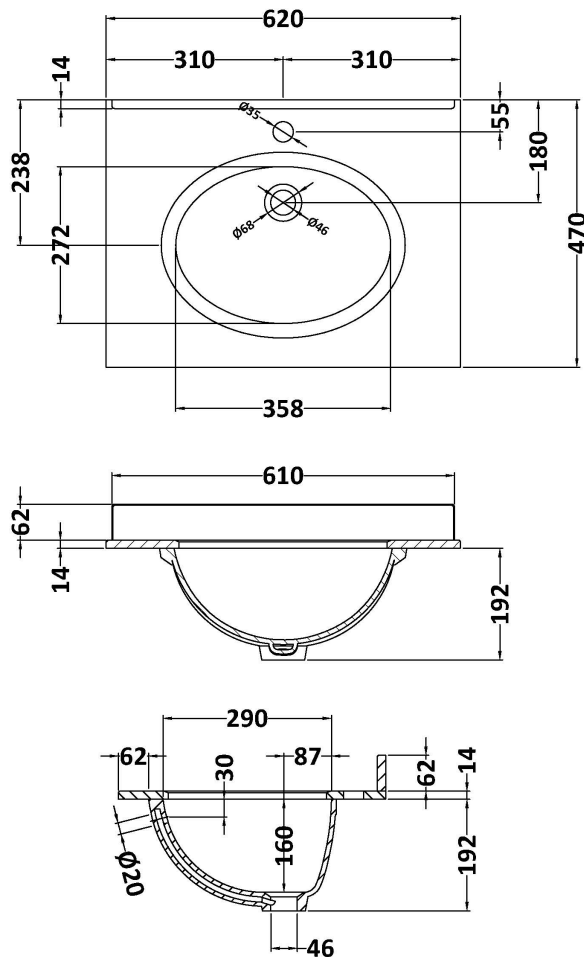

Packaging Dimensions

Height (mm):	840
Width (mm):	651
Depth (mm):	511
Gross Weight (kg):	30

Packaging Data

Box Colour:	Brown Cardboard Box
Box Qty:	1
Label Size:	150 x 100
Label Colour:	White Label
Label Qty:	2

Outer Box Dimensions (If Applicable)

Height (mm):	
Width (mm):	
Depth (mm):	
Gross Weight (kg):	
Barcode:	5056211817994

Product Details

Country of Origin:	Ireland
Fitting Instruction:	No
CE & UKCA:	
FSC Certified Materials:	Yes
Colour:	Storm Grey
Construction Method:	Cam & Wood Dowel
Construction Type:	Rigid
Cabinet Finish:	Mdf Vinyl Smooth Matt
Fascia Finish:	Mdf Vinyl Smooth Matt
Cabinet Thickness (mm):	18
Fascia Thickness (mm):	18
Drawer Included:	No
Drawer Type:	Not Applicable
No of Shelves:	1
Hinge Type:	95 Degree Inset Clip-On S/C
Hinge Included:	Yes
Adjustable Legs:	Not Applicable
Fixings Included:	Not Required
Handle Style:	Traditional
Waste Shroud:	No
Handle Included:	Yes
Handle Type:	Knob

Sales Code: LOM221

Description: 600 Single Bowl Marble Top 1Th

Product Dimensions

Height (mm):	268
Width (mm):	620
Depth (mm):	463
Nett Weight (kg):	13.5

Packaging Dimensions

Height (mm):	310
Width (mm):	700
Depth (mm):	550
Gross Weight (kg):	14

Packaging Data

Box Colour:	White Cardboard Box
Box Qty:	1
Label Size:	100 x 50
Label Colour:	White Label
Label Qty:	2

Outer Box Dimensions (If Applicable)

Height (mm):	
Width (mm):	
Depth (mm):	
Gross Weight (kg):	
Barcode:	5056211818960