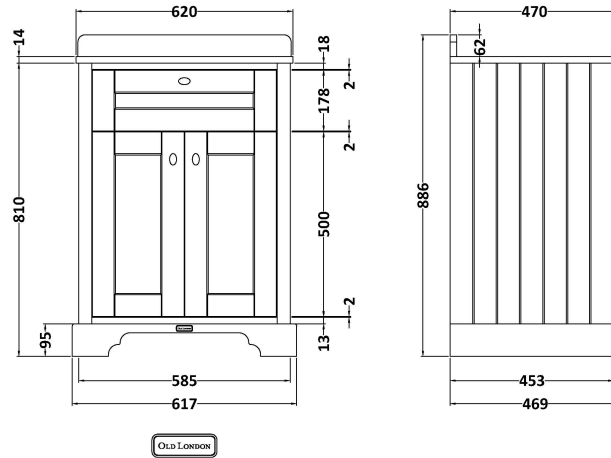

Sales Code: LOF221

Description: 600 2-Door Unit & Marble Top 1Th

Packaging Details

Barcode: 5056211819462

Sales Code: LON203

Description: 600 2-Door Basin Unit

Product Dimensions

Height (mm):	810
Width (mm):	621
Depth (mm):	471
Nett Weight (kg):	29.5

Packaging Dimensions

Height (mm):	840
Width (mm):	651
Depth (mm):	511
Gross Weight (kg):	30

Packaging Data

Box Colour:	Brown Cardboard Box
Box Qty:	1
Label Size:	150 x 100
Label Colour:	White Label
Label Qty:	2

Outer Box Dimensions (If Applicable)

Height (mm):	
Width (mm):	
Depth (mm):	
Gross Weight (kg):	
Barcode:	5056211817994

Product Details

Country of Origin:	Ireland
Fitting Instruction:	No
CE & UKCA:	
FSC Certified Materials:	Yes
Colour:	Storm Grey
Construction Method:	Cam & Wood Dowel
Construction Type:	Rigid
Cabinet Finish:	Mdf Vinyl Smooth Matt
Fascia Finish:	Mdf Vinyl Smooth Matt
Cabinet Thickness (mm):	18
Fascia Thickness (mm):	18
Drawer Included:	No
Drawer Type:	Not Applicable
No of Shelves:	1
Hinge Type:	95 Degree Inset Clip-On S/C
Hinge Included:	Yes
Adjustable Legs:	Not Applicable
Fixings Included:	Not Required
Handle Style:	Traditional
Waste Shroud:	No
Handle Included:	Yes
Handle Type:	Knob

Sales Code: LOM221

Description: 600 Single Bowl Marble Top 1Th

Product Dimensions

Height (mm):	268
Width (mm):	620
Depth (mm):	463
Nett Weight (kg):	13.5

Packaging Dimensions

Height (mm):	310
Width (mm):	700
Depth (mm):	550
Gross Weight (kg):	14