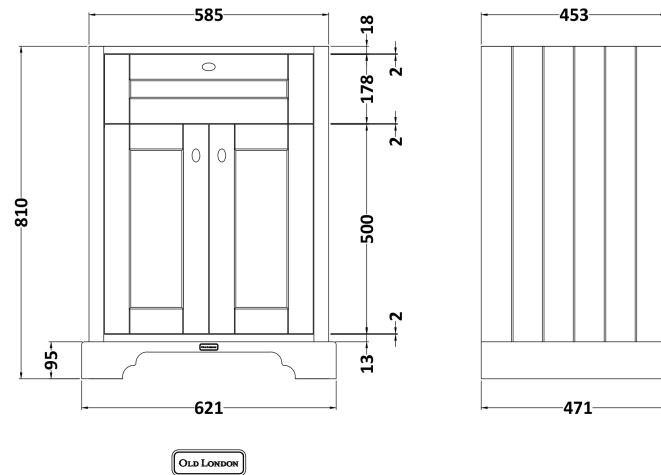

Sales Code: LOF221

Description: 600 2-Door Unit & Marble Top 1Th

Packaging Details

Barcode: 5056211819462

Sales Code: LON203

Description: 600 2-Door Basin Unit

Product Dimensions

Height (mm):	810
Width (mm):	621
Depth (mm):	471
Nett Weight (kg):	29.5

Packaging Dimensions

Height (mm):	840
Width (mm):	651
Depth (mm):	511
Gross Weight (kg):	30

Packaging Data

Box Colour:	Brown Cardboard Box
Box Qty:	1
Label Size:	150 x 100
Label Colour:	White Label
Label Qty:	2

Outer Box Dimensions (If Applicable)

Height (mm):	
Width (mm):	
Depth (mm):	
Gross Weight (kg):	
Barcode:	5056211817994

Product Details

Country of Origin:	Ireland
Fitting Instruction:	No
CE & UKCA:	
FSC Certified Materials:	Yes
Colour:	Storm Grey
Construction Method:	Cam & Wood Dowel
Construction Type:	Rigid
Cabinet Finish:	Mdf Vinyl Smooth Matt
Fascia Finish:	Mdf Vinyl Smooth Matt
Cabinet Thickness (mm):	18
Fascia Thickness (mm):	18
Drawer Included:	No
Drawer Type:	Not Applicable
No of Shelves:	1
Hinge Type:	95 Degree Inset Clip-On S/C
Hinge Included:	Yes
Adjustable Legs:	Not Applicable
Fixings Included:	Not Required
Handle Style:	Traditional
Waste Shroud:	No
Handle Included:	Yes
Handle Type:	Knob

Sales Code: LOM221

Description: 600 Single Bowl Marble Top 1Th

Product Dimensions

Height (mm):	268
Width (mm):	620
Depth (mm):	463
Nett Weight (kg):	13.5

Packaging Dimensions

Height (mm):	310
Width (mm):	700
Depth (mm):	550
Gross Weight (kg):	14