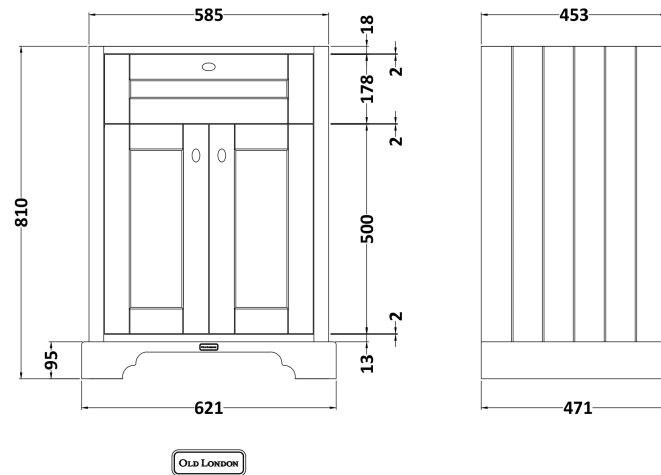

Sales Code: LOF321

Description: 600 2-Door Unit & Marble Top 1Th

Packaging Details

Barcode: 5056211819479

Sales Code: LON303

Description: 600 2-Door Basin Unit

Product Dimensions

Height (mm):	810
Width (mm):	621
Depth (mm):	471
Nett Weight (kg):	29.5

Packaging Dimensions

Height (mm):	840
Width (mm):	651
Depth (mm):	511
Gross Weight (kg):	30

Packaging Data

Box Colour:	Brown Cardboard Box
Box Qty:	1
Label Size:	150 x 100
Label Colour:	White Label
Label Qty:	2

Outer Box Dimensions (If Applicable)

Height (mm):	
Width (mm):	
Depth (mm):	
Gross Weight (kg):	
Barcode:	5056211818007

Product Details

Country of Origin:	Ireland
Fitting Instruction:	No
CE & UKCA:	
FSC Certified Materials:	Yes
Colour:	Twilight Blue
Construction Method:	Cam & Wood Dowel
Construction Type:	Rigid
Cabinet Finish:	Mdf Vinyl Smooth Matt
Fascia Finish:	Mdf Vinyl Smooth Matt
Cabinet Thickness (mm):	18
Fascia Thickness (mm):	18
Drawer Included:	No
Drawer Type:	Not Applicable
No of Shelves:	1
Hinge Type:	95 Degree Inset Clip-On S/C
Hinge Included:	Yes
Adjustable Legs:	Not Applicable
Fixings Included:	Not Required
Handle Style:	Traditional
Waste Shroud:	No
Handle Included:	Yes
Handle Type:	Knob

Sales Code: LOM221

Description: 600 Single Bowl Marble Top 1Th

Product Dimensions

Height (mm):	268
Width (mm):	620
Depth (mm):	463
Nett Weight (kg):	13.5

Packaging Dimensions

Height (mm):	310
Width (mm):	700
Depth (mm):	550
Gross Weight (kg):	14