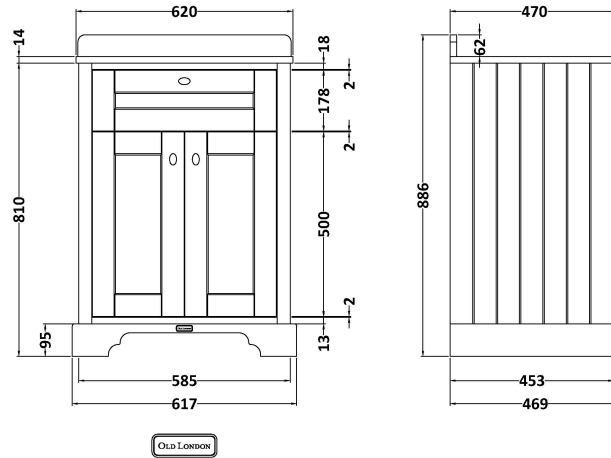

Sales Code: LOF321

Description: 600 2-Door Unit & Marble Top 1Th

Packaging Details

Barcode: 5056211819479

Sales Code: LON303

Description: 600 2-Door Basin Unit

Product Dimensions

Height (mm):	810
Width (mm):	621
Depth (mm):	471
Nett Weight (kg):	29.5

Packaging Dimensions

Height (mm):	840
Width (mm):	651
Depth (mm):	511
Gross Weight (kg):	30

Packaging Data

Box Colour:	Brown Cardboard Box
Box Qty:	1
Label Size:	150 x 100
Label Colour:	White Label
Label Qty:	2

Outer Box Dimensions (If Applicable)

Height (mm):	
Width (mm):	
Depth (mm):	
Gross Weight (kg):	
Barcode:	5056211818007

Product Details

Country of Origin:	Ireland
Fitting Instruction:	No
CE & UKCA:	
FSC Certified Materials:	Yes
Colour:	Twilight Blue
Construction Method:	Cam & Wood Dowel
Construction Type:	Rigid
Cabinet Finish:	Mdf Vinyl Smooth Matt
Fascia Finish:	Mdf Vinyl Smooth Matt
Cabinet Thickness (mm):	18
Fascia Thickness (mm):	18
Drawer Included:	No
Drawer Type:	Not Applicable
No of Shelves:	1
Hinge Type:	95 Degree Inset Clip-On S/C
Hinge Included:	Yes
Adjustable Legs:	Not Applicable
Fixings Included:	Not Required
Handle Style:	Traditional
Waste Shroud:	No
Handle Included:	Yes
Handle Type:	Knob

Sales Code: LOM221

Description: 600 Single Bowl Marble Top 1Th

Product Dimensions

Height (mm):	268
Width (mm):	620
Depth (mm):	463
Nett Weight (kg):	13.5

Packaging Dimensions

Height (mm):	310
Width (mm):	700
Depth (mm):	550
Gross Weight (kg):	14