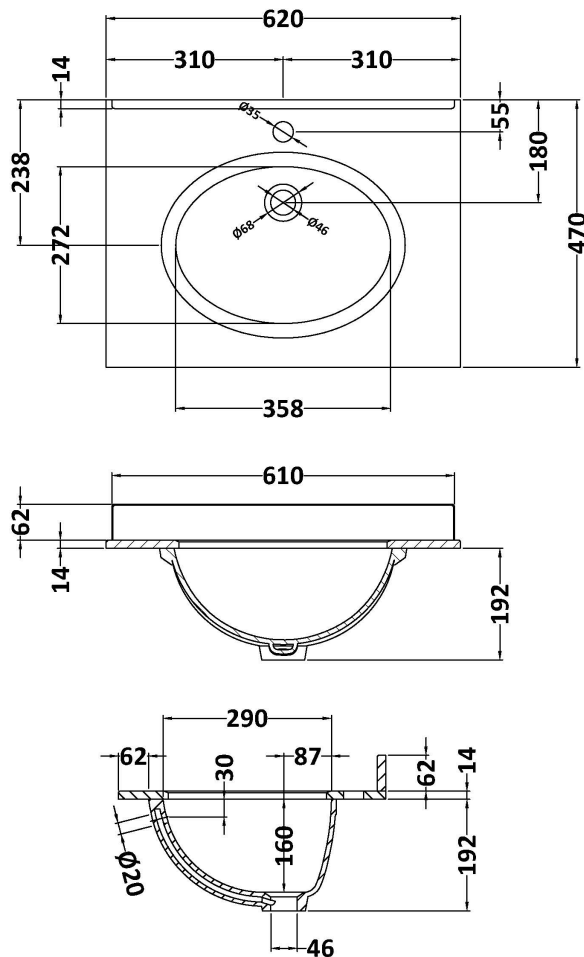

Packaging Dimensions

Height (mm):	840
Width (mm):	651
Depth (mm):	511
Gross Weight (kg):	30

Packaging Data

Box Colour:	Brown Cardboard Box
Box Qty:	1
Label Size:	150 x 100
Label Colour:	White Label
Label Qty:	2

Outer Box Dimensions (If Applicable)

Height (mm):	
Width (mm):	
Depth (mm):	
Gross Weight (kg):	
Barcode:	5056211818007

Product Details

Country of Origin:	Ireland
Fitting Instruction:	No
CE & UKCA:	
FSC Certified Materials:	Yes
Colour:	Twilight Blue
Construction Method:	Cam & Wood Dowel
Construction Type:	Rigid
Cabinet Finish:	Mdf Vinyl Smooth Matt
Fascia Finish:	Mdf Vinyl Smooth Matt
Cabinet Thickness (mm):	18
Fascia Thickness (mm):	18
Drawer Included:	No
Drawer Type:	Not Applicable
No of Shelves:	1
Hinge Type:	95 Degree Inset Clip-On S/C
Hinge Included:	Yes
Adjustable Legs:	Not Applicable
Fixings Included:	Not Required
Handle Style:	Traditional
Waste Shroud:	No
Handle Included:	Yes
Handle Type:	Knob

Sales Code: LOM221

Description: 600 Single Bowl Marble Top 1Th

Product Dimensions

Height (mm):	268
Width (mm):	620
Depth (mm):	463
Nett Weight (kg):	13.5

Packaging Dimensions

Height (mm):	310
Width (mm):	700
Depth (mm):	550
Gross Weight (kg):	14

Packaging Data

Box Colour:	White Cardboard Box
Box Qty:	1
Label Size:	100 x 50
Label Colour:	White Label
Label Qty:	2

Outer Box Dimensions (If Applicable)

Height (mm):	
Width (mm):	
Depth (mm):	
Gross Weight (kg):	
Barcode:	5056211818960