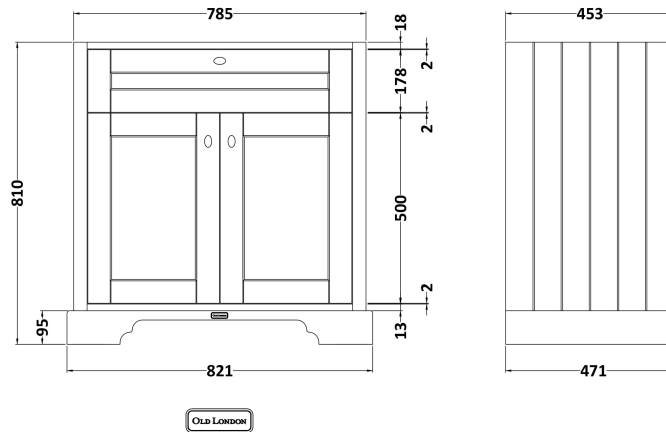

Sales Code: LON205

Description: 800 2-Door Basin Unit

OLD LONDON

Product Dimensions

Height (mm):	810
Width (mm):	821
Depth (mm):	471
Nett Weight (kg):	35.5

Packaging Dimensions

Height (mm):	851
Width (mm):	854
Depth (mm):	511
Gross Weight (kg):	36

Packaging Data

Box Colour:	Brown Cardboard Box
Box Qty:	1
Label Size:	150 x 100
Label Colour:	White Label
Label Qty:	2

Outer Box Dimensions (If Applicable)

Height (mm):	
Width (mm):	
Depth (mm):	
Gross Weight (kg):	
Barcode:	5056211818021

Product Details

Country of Origin:	Ireland
Fitting Instruction:	No
CE & UKCA:	
FSC Certified Materials:	Yes
Colour:	Storm Grey
Construction Method:	Cam & Wood Dowel
Construction Type:	Rigid
Cabinet Finish:	Mdf Vinyl Smooth Matt
Fascia Finish:	Mdf Vinyl Smooth Matt
Cabinet Thickness (mm):	18
Fascia Thickness (mm):	18
Drawer Included:	No
Drawer Type:	Not Applicable
No of Shelves:	1
Hinge Type:	95 Degree Inset Clip-On S/C
Hinge Included:	Yes
Adjustable Legs:	Not Applicable
Fixings Included:	Not Required
Handle Style:	Traditional
Waste Shroud:	No
Handle Included:	Yes
Handle Type:	Knob