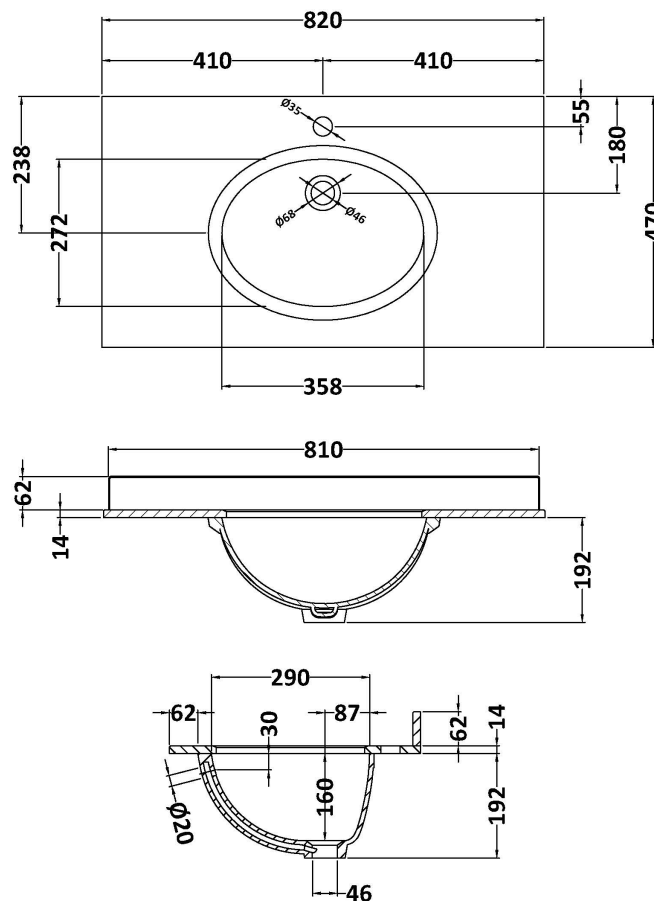

### Product Dimensions

Height (mm):	810
Width (mm):	821
Depth (mm):	471
Nett Weight (kg):	35.5

### Packaging Dimensions

Height (mm):	851
Width (mm):	854
Depth (mm):	511
Gross Weight (kg):	36

### Outer Box Dimensions (If Applicable)

Height (mm):	
Width (mm):	
Depth (mm):	
Gross Weight (kg):	
Barcode:	5056211818021

### Product Dimensions

Height (mm):	268
Width (mm):	820
Depth (mm):	463
Nett Weight (kg):	18